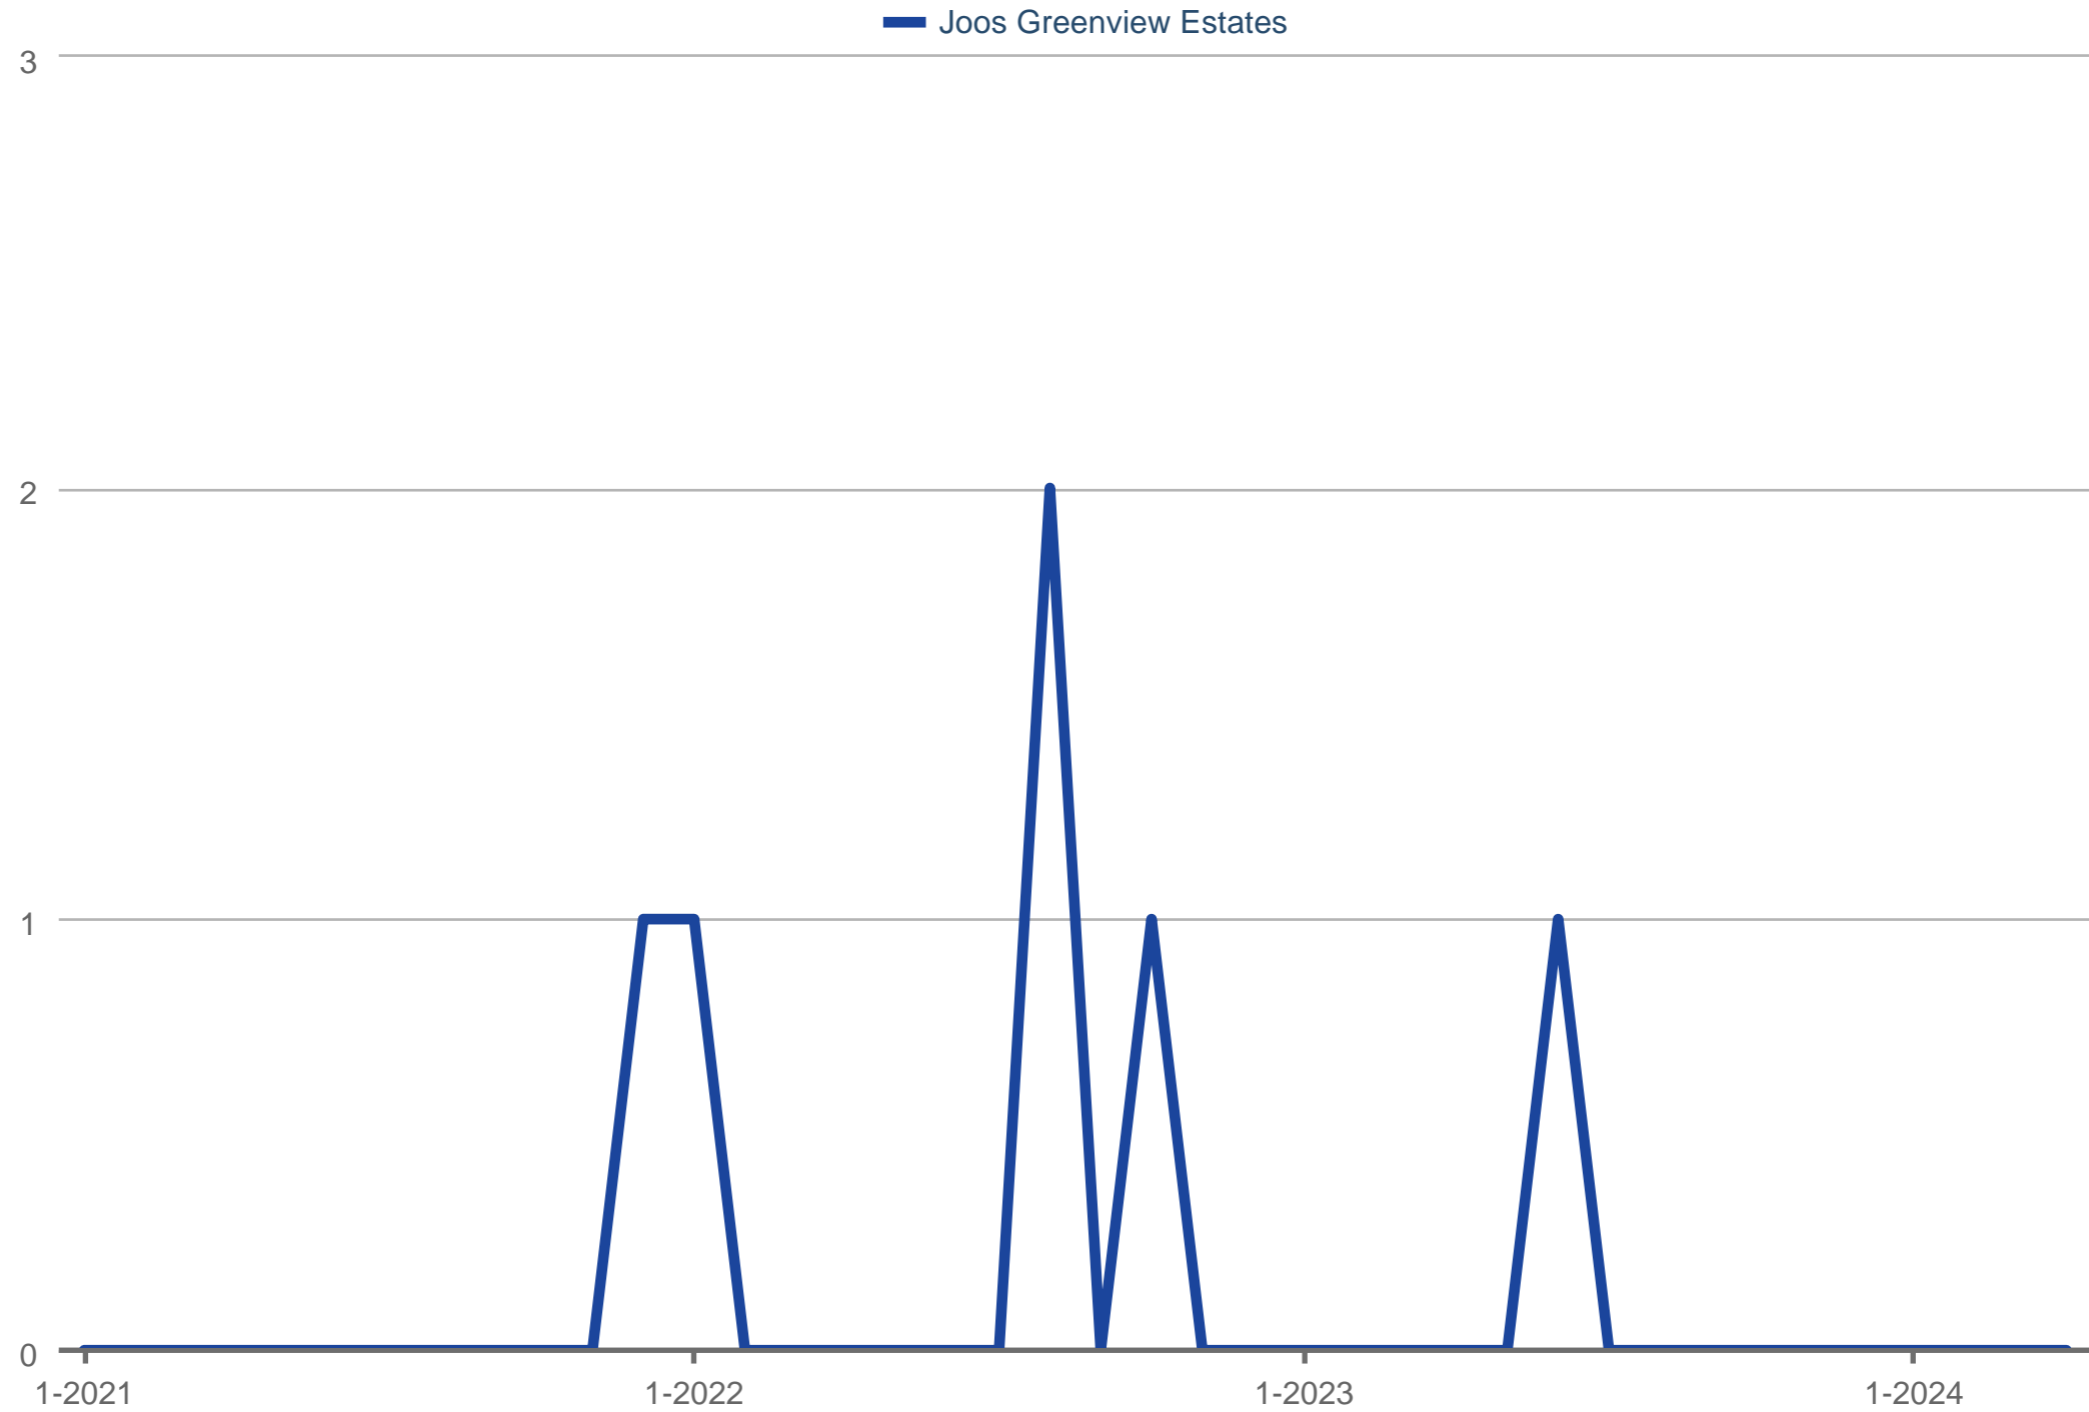

### Closed Sales

Joos Greenview Estates

Each data point is one month of activity. Data is from May 4, 2024.