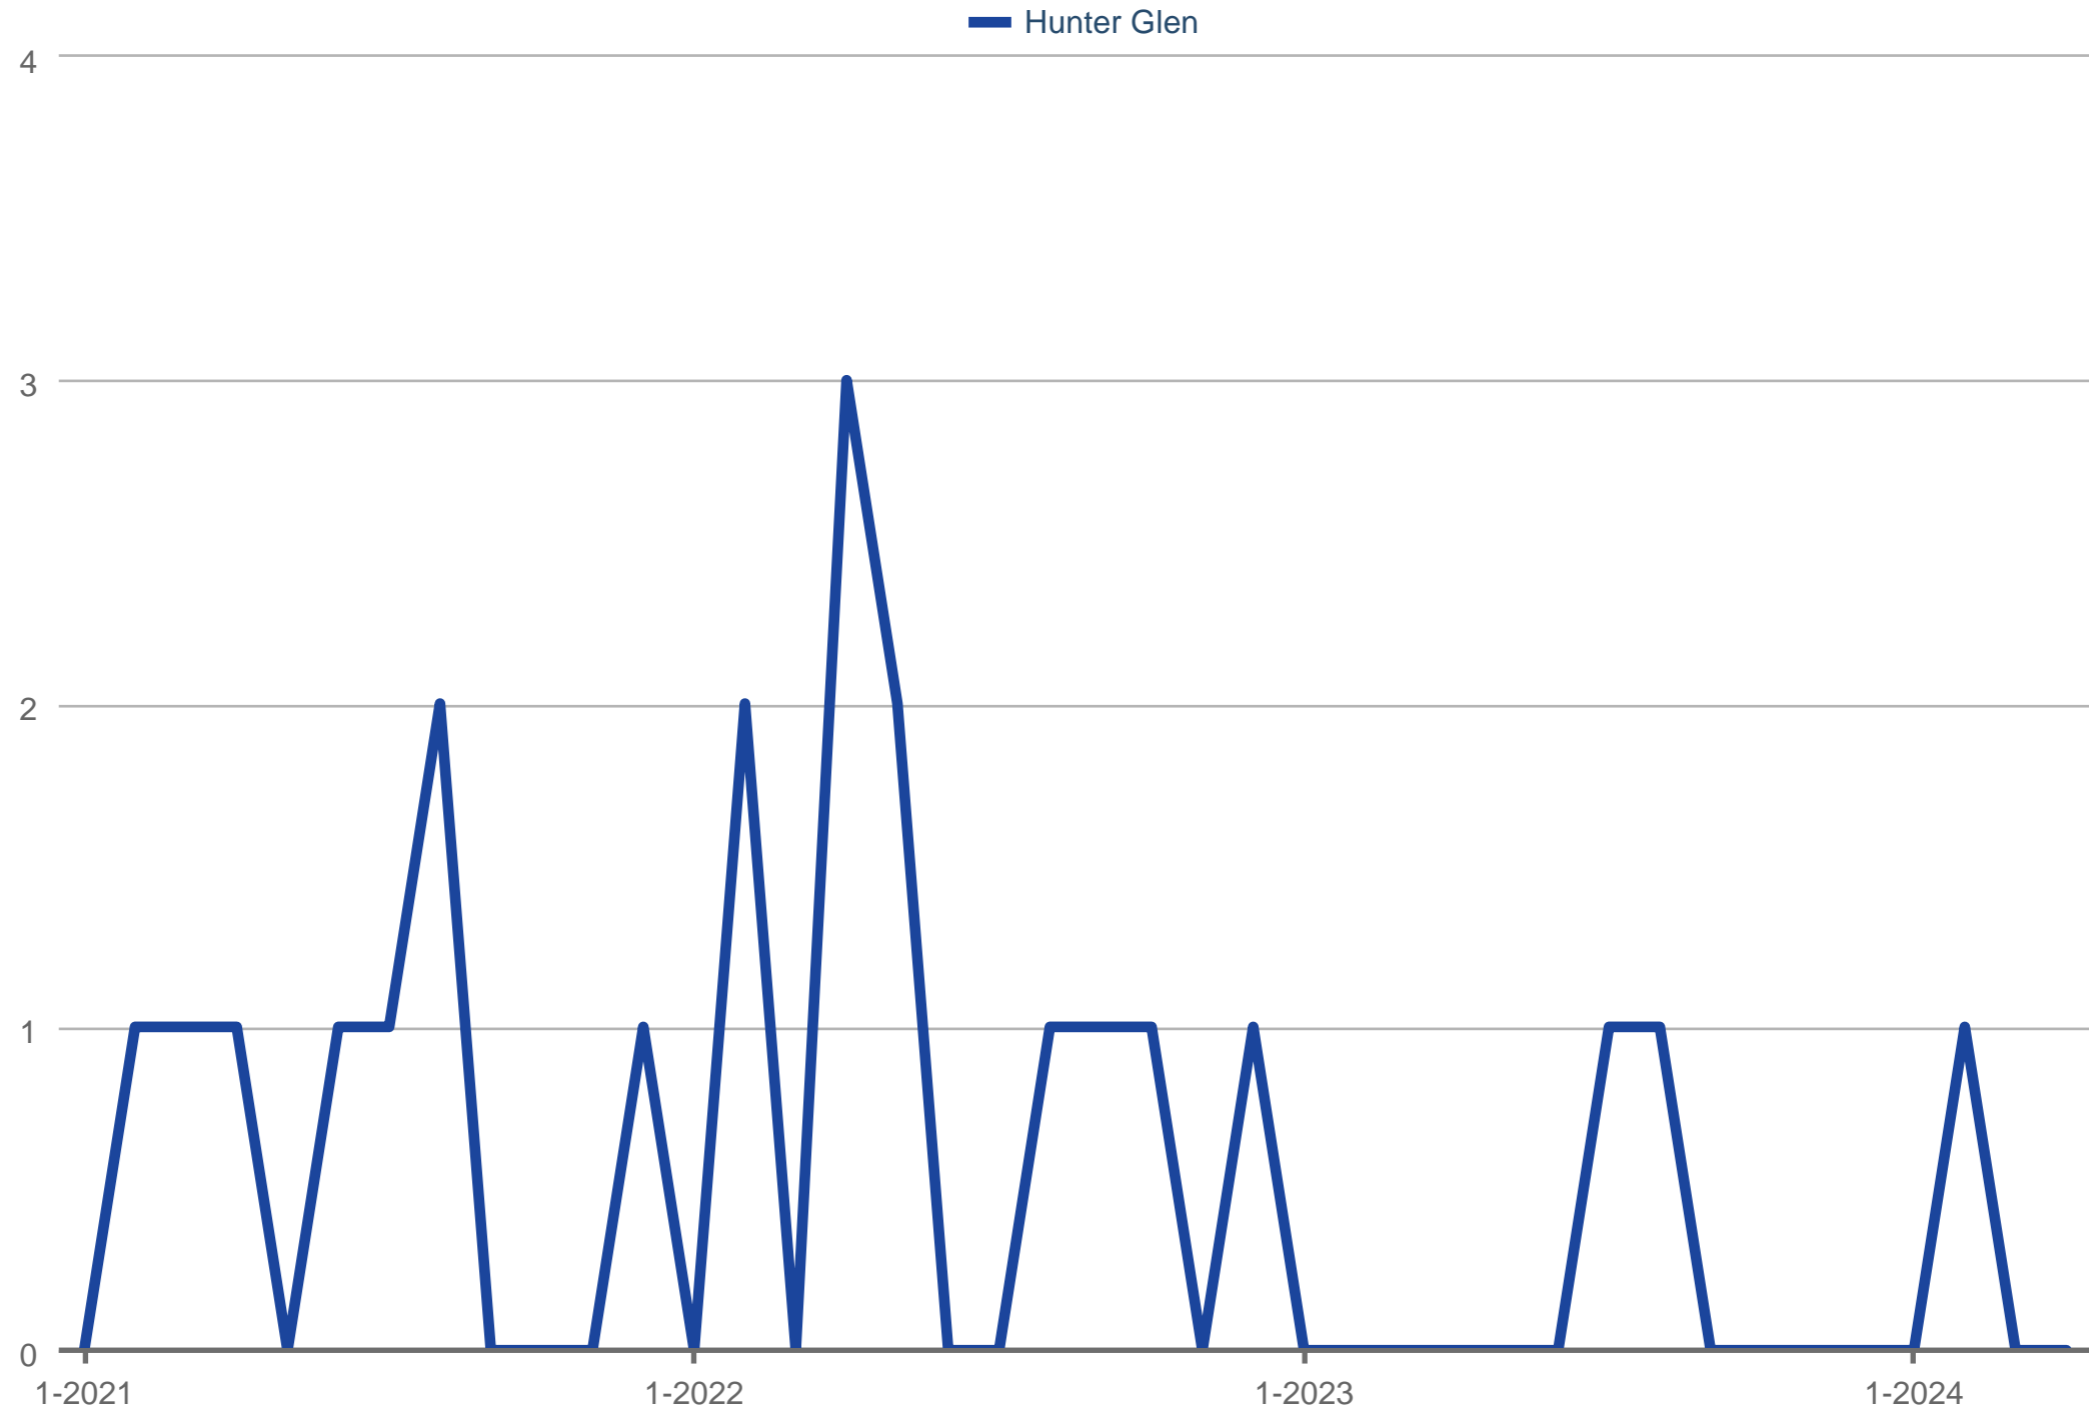

New Listings

Hunter Glen

Each data point is one month of activity. Data is from May 2, 2024.