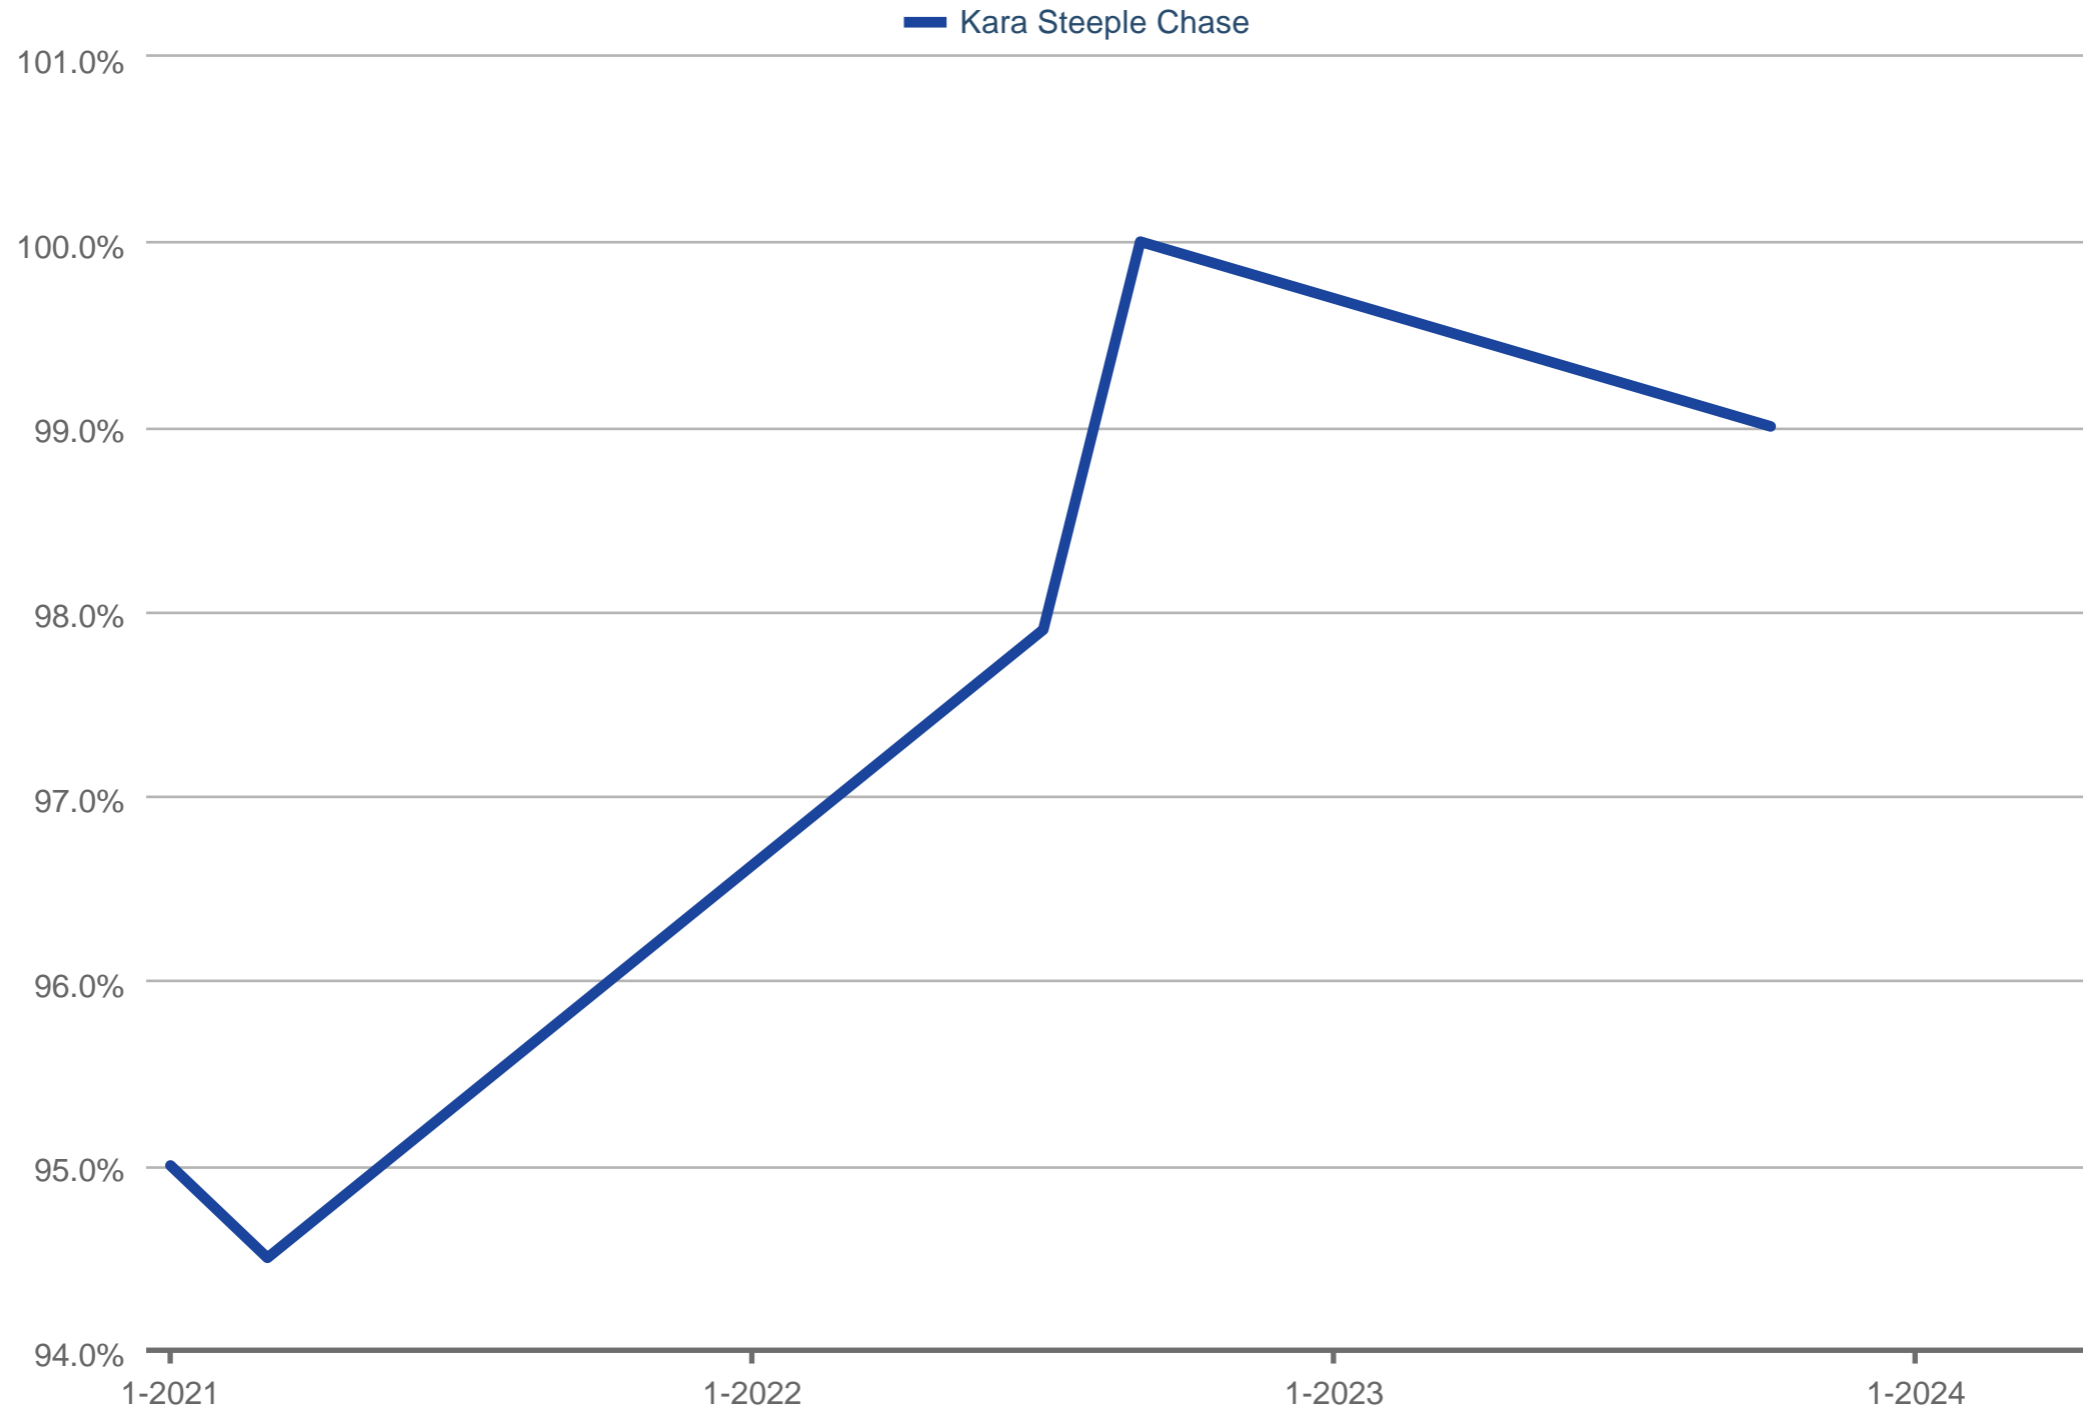

Average Percent of Last List Price

Kara Steeple Chase

Each data point is one month of activity. Data is from May 6, 2024.