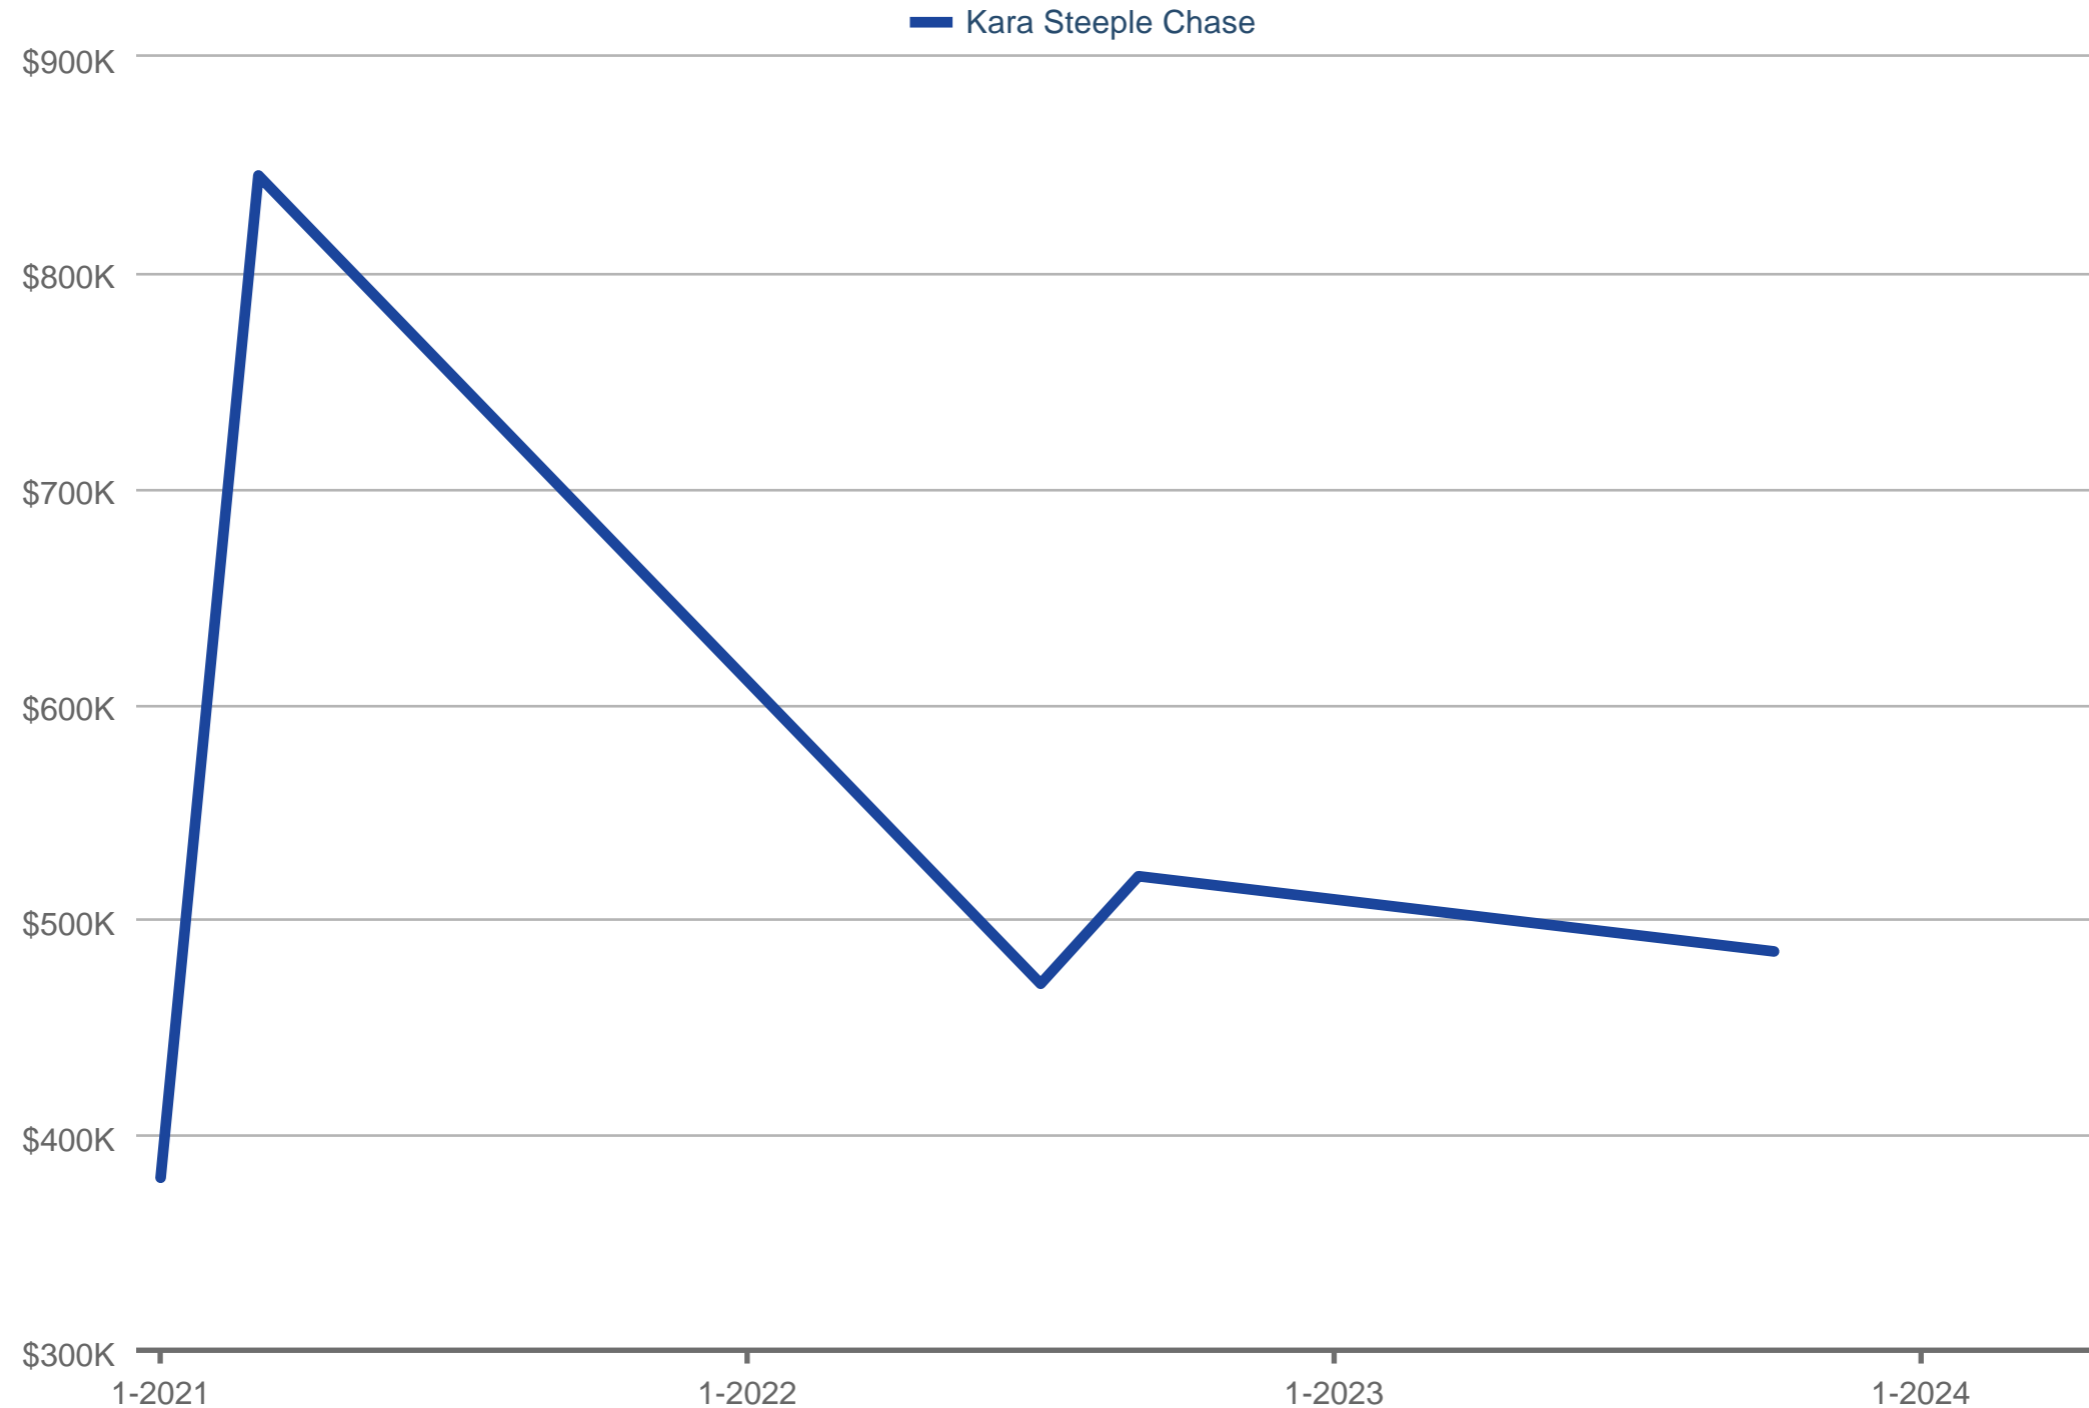

Dollar Volume of Closed Sales

Kara Steeple Chase

Each data point is one month of activity. Data is from May 6, 2024.