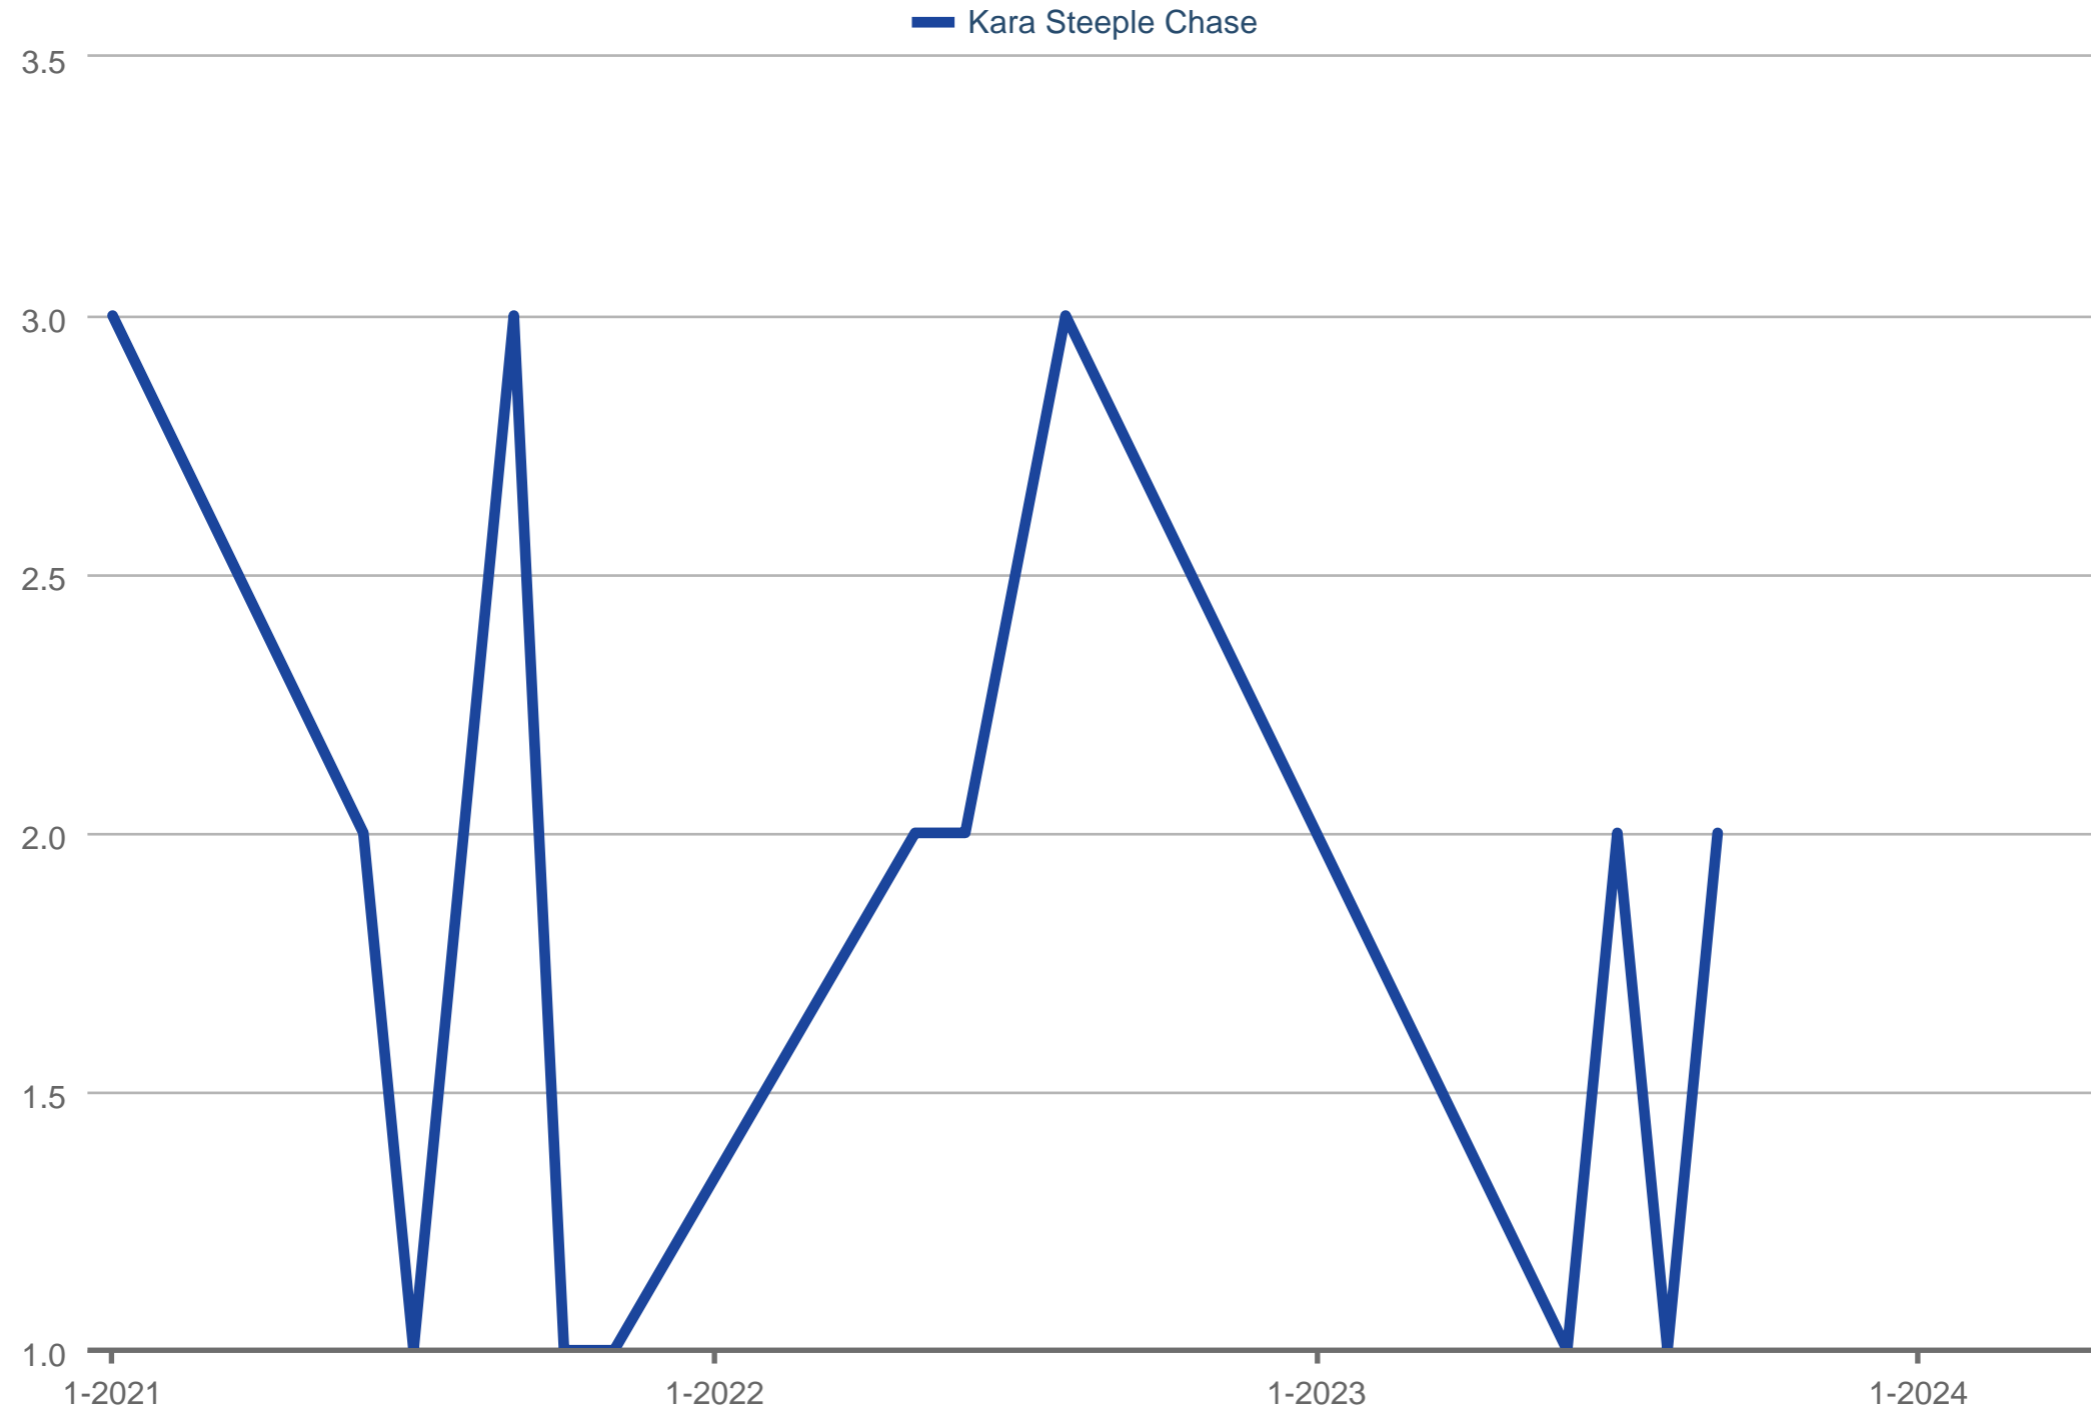

Showings Per Listing

Kara Steeple Chase

Each data point is one month of activity. Data is from May 6, 2024.