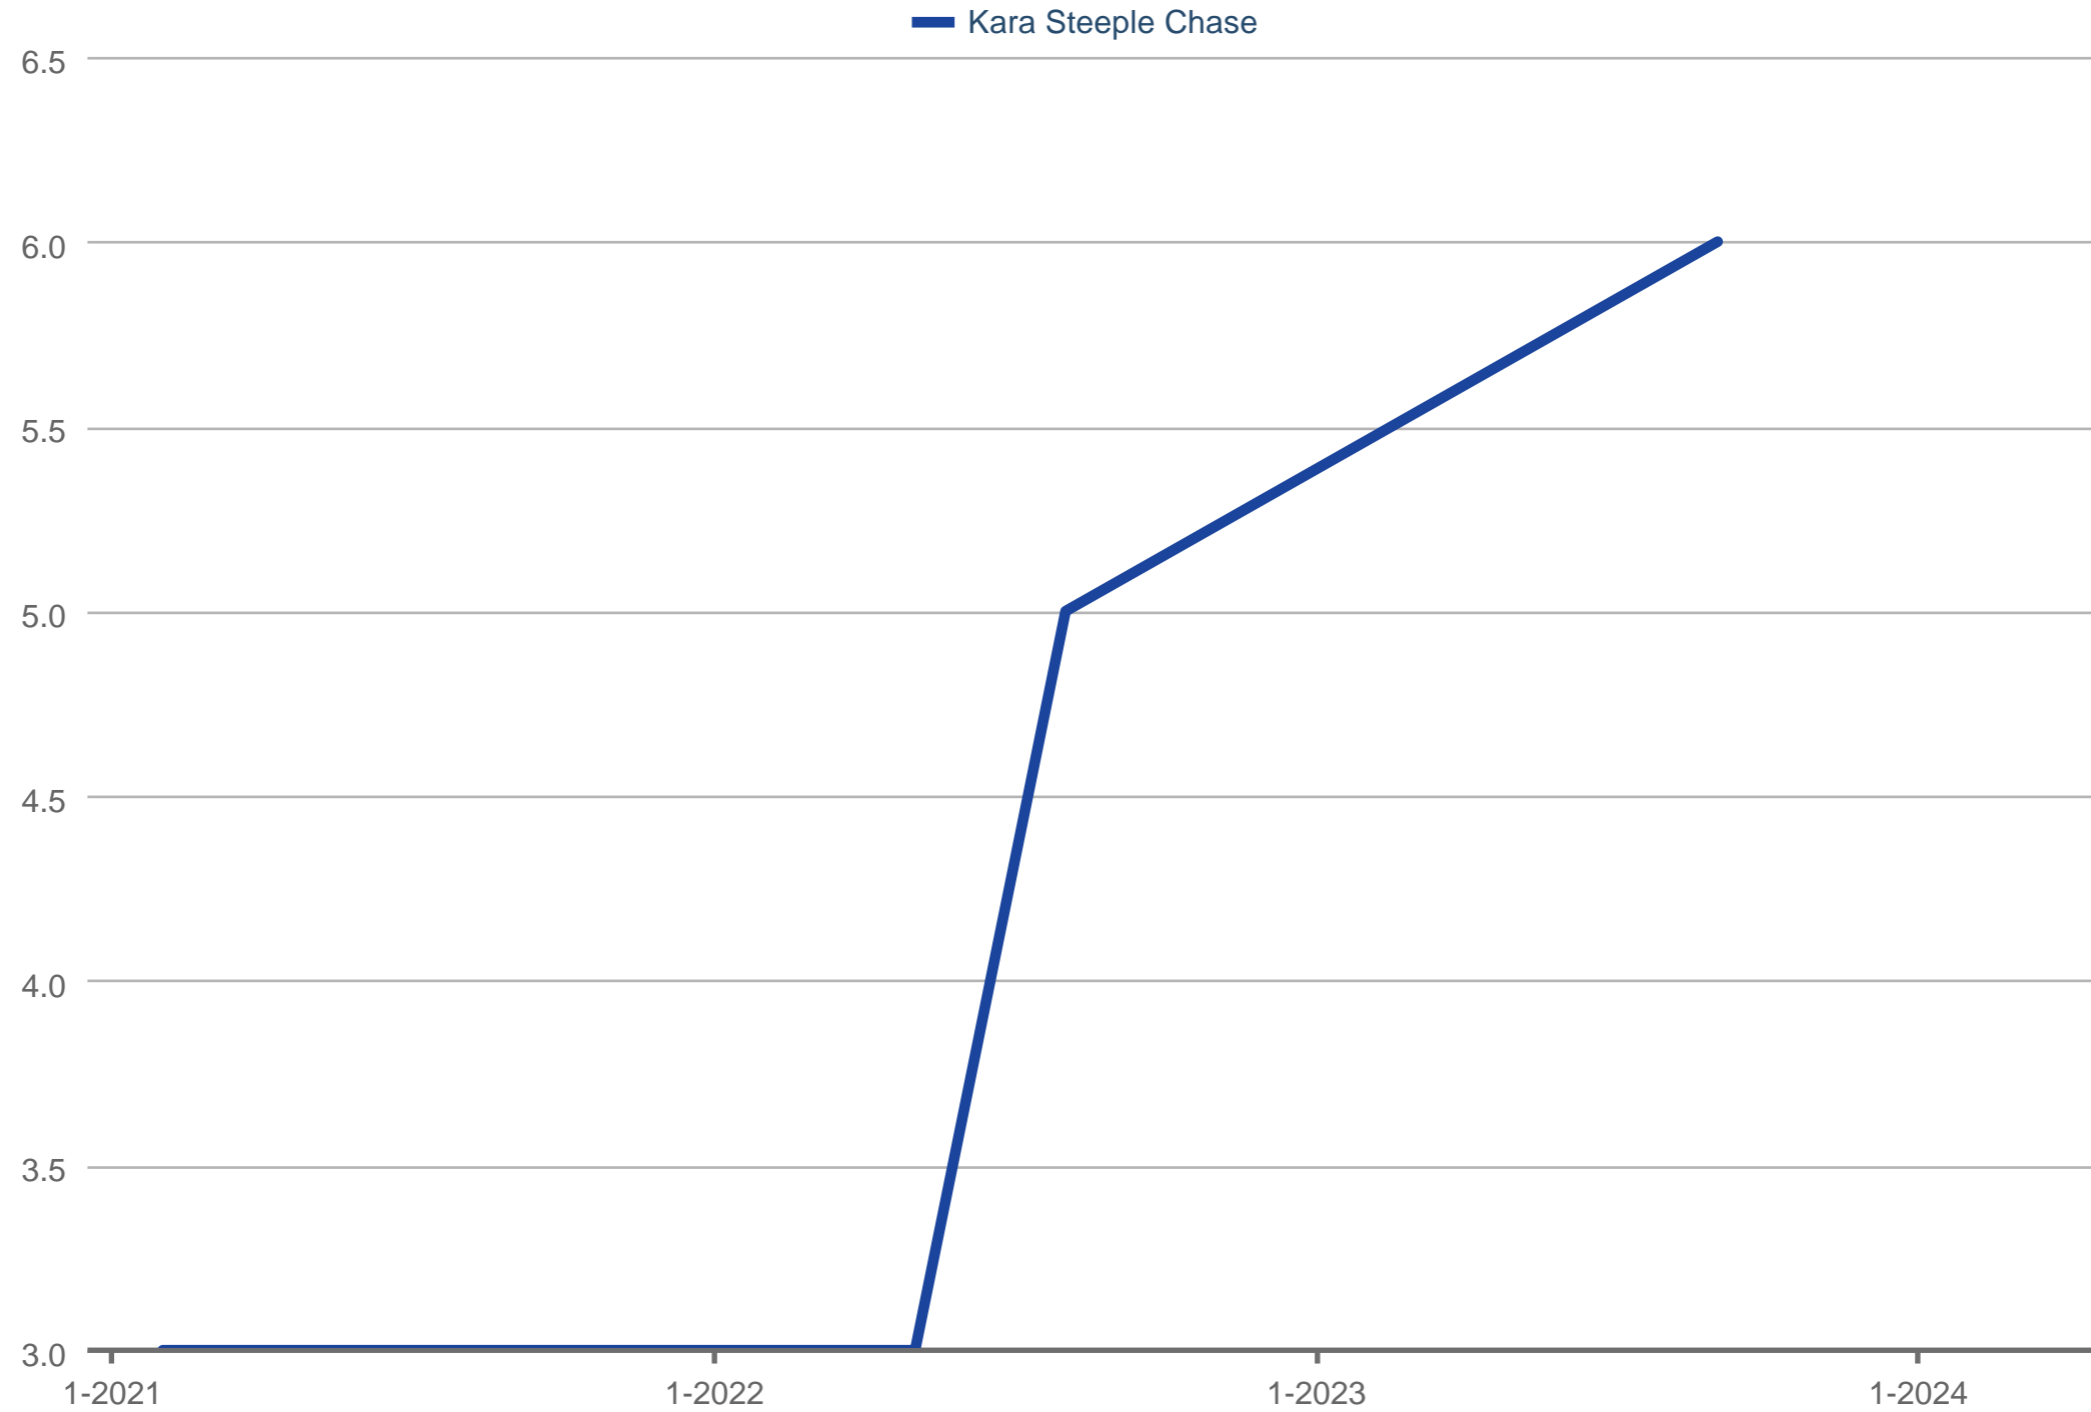

### Average Showings to Pending

Kara Steeple Chase

Each data point is one month of activity. Data is from May 6, 2024.