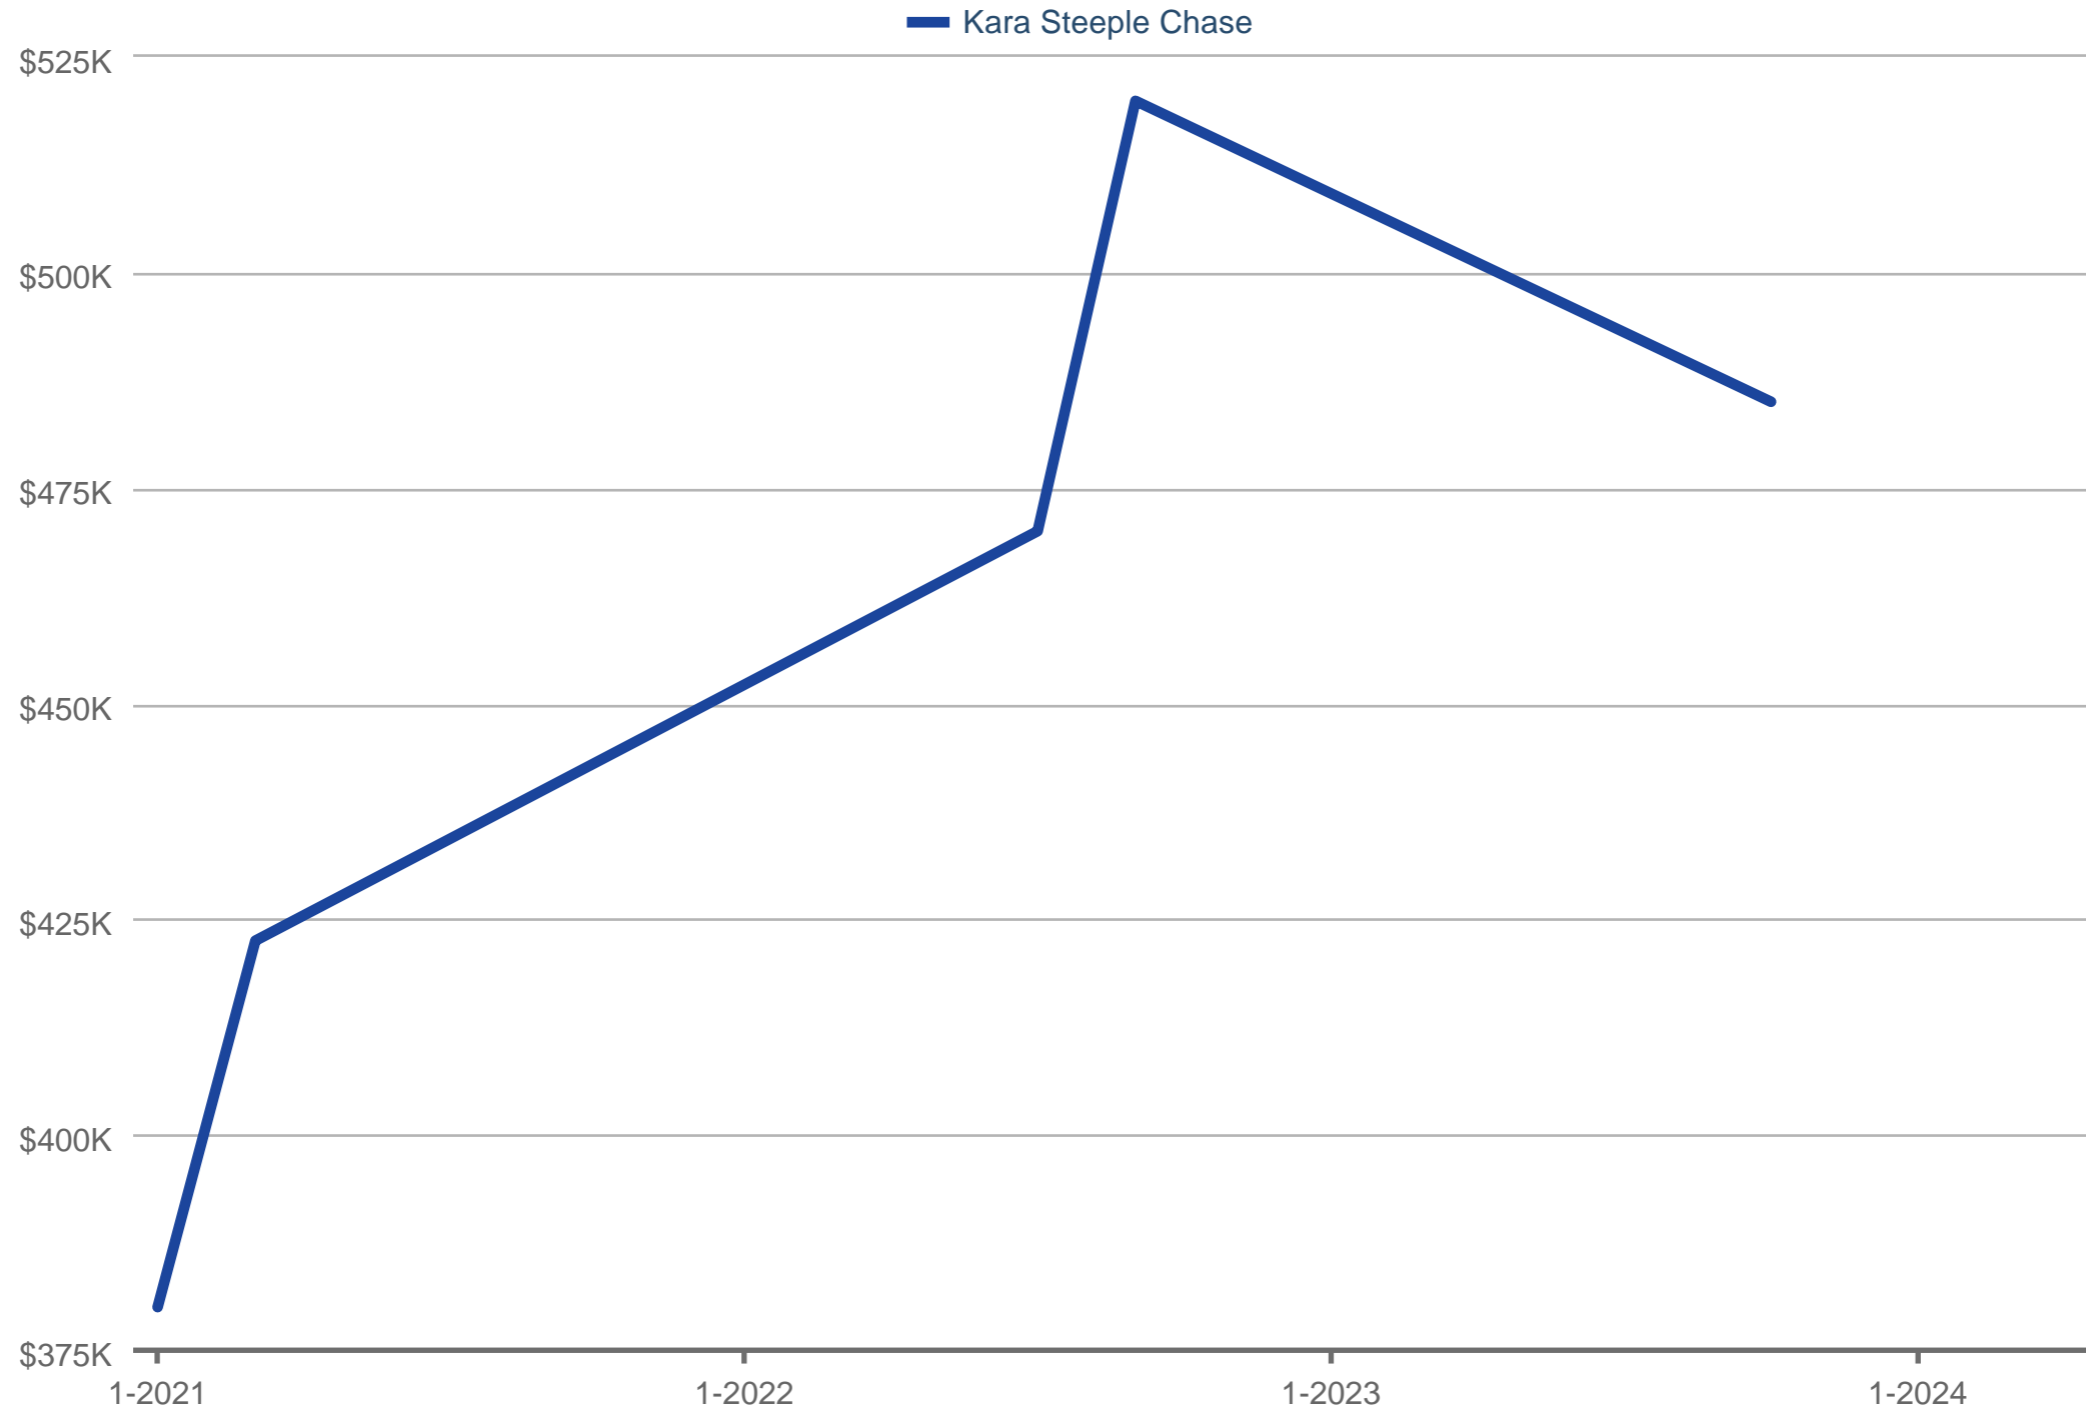

### Average Sales Price

Kara Steeple Chase

Each data point is one month of activity. Data is from May 6, 2024.