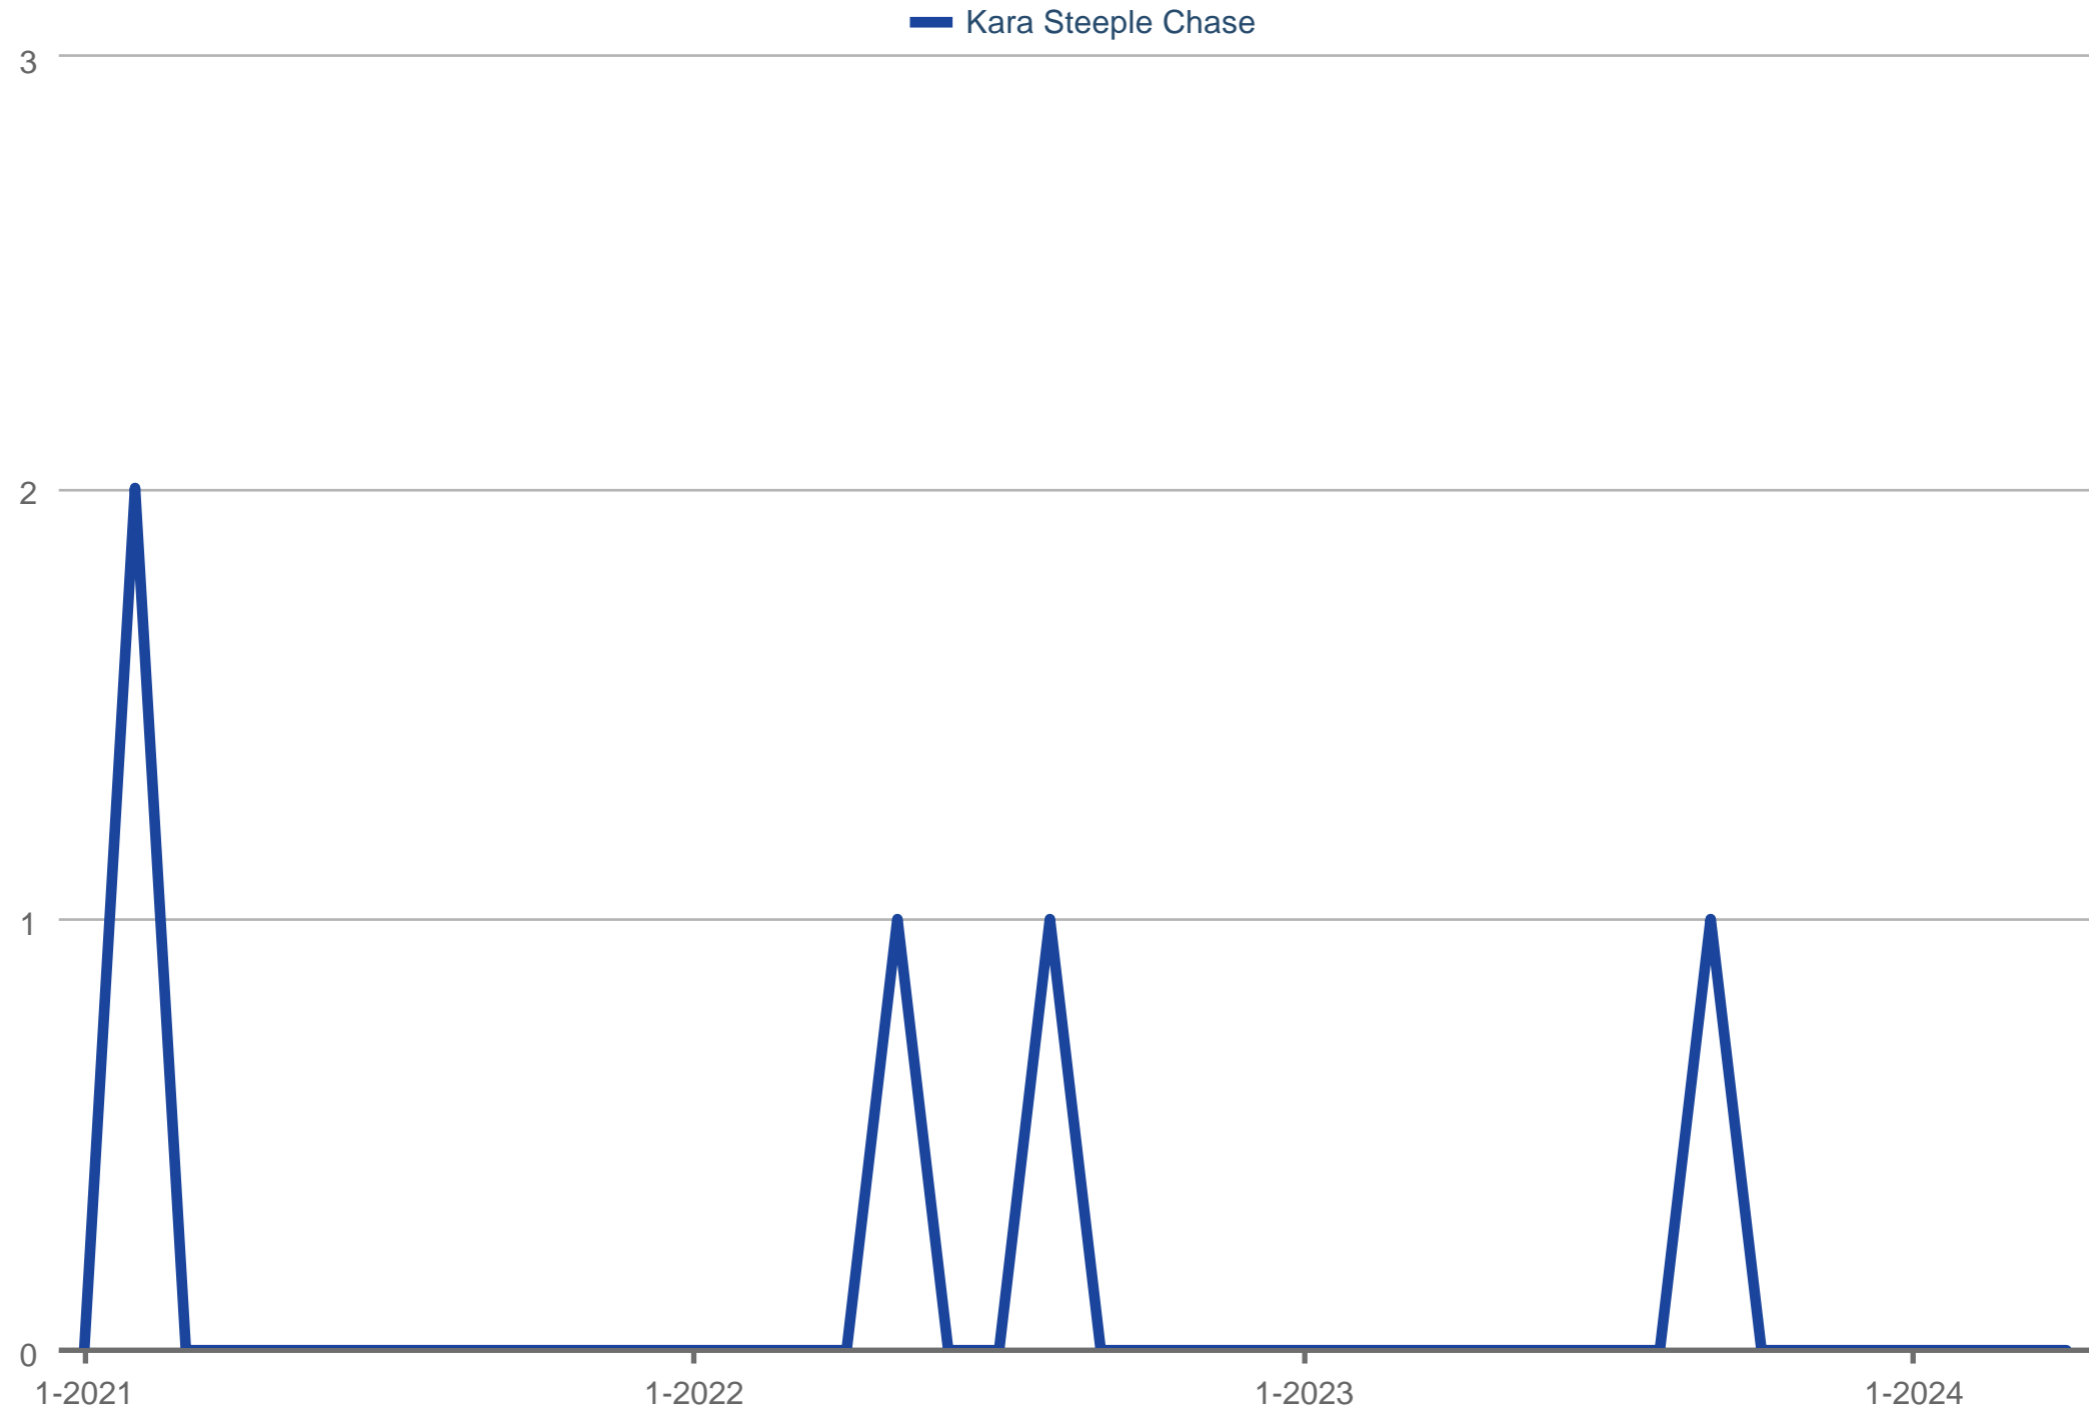

Pending Sales

Kara Steeple Chase

Each data point is one month of activity. Data is from May 5, 2024.