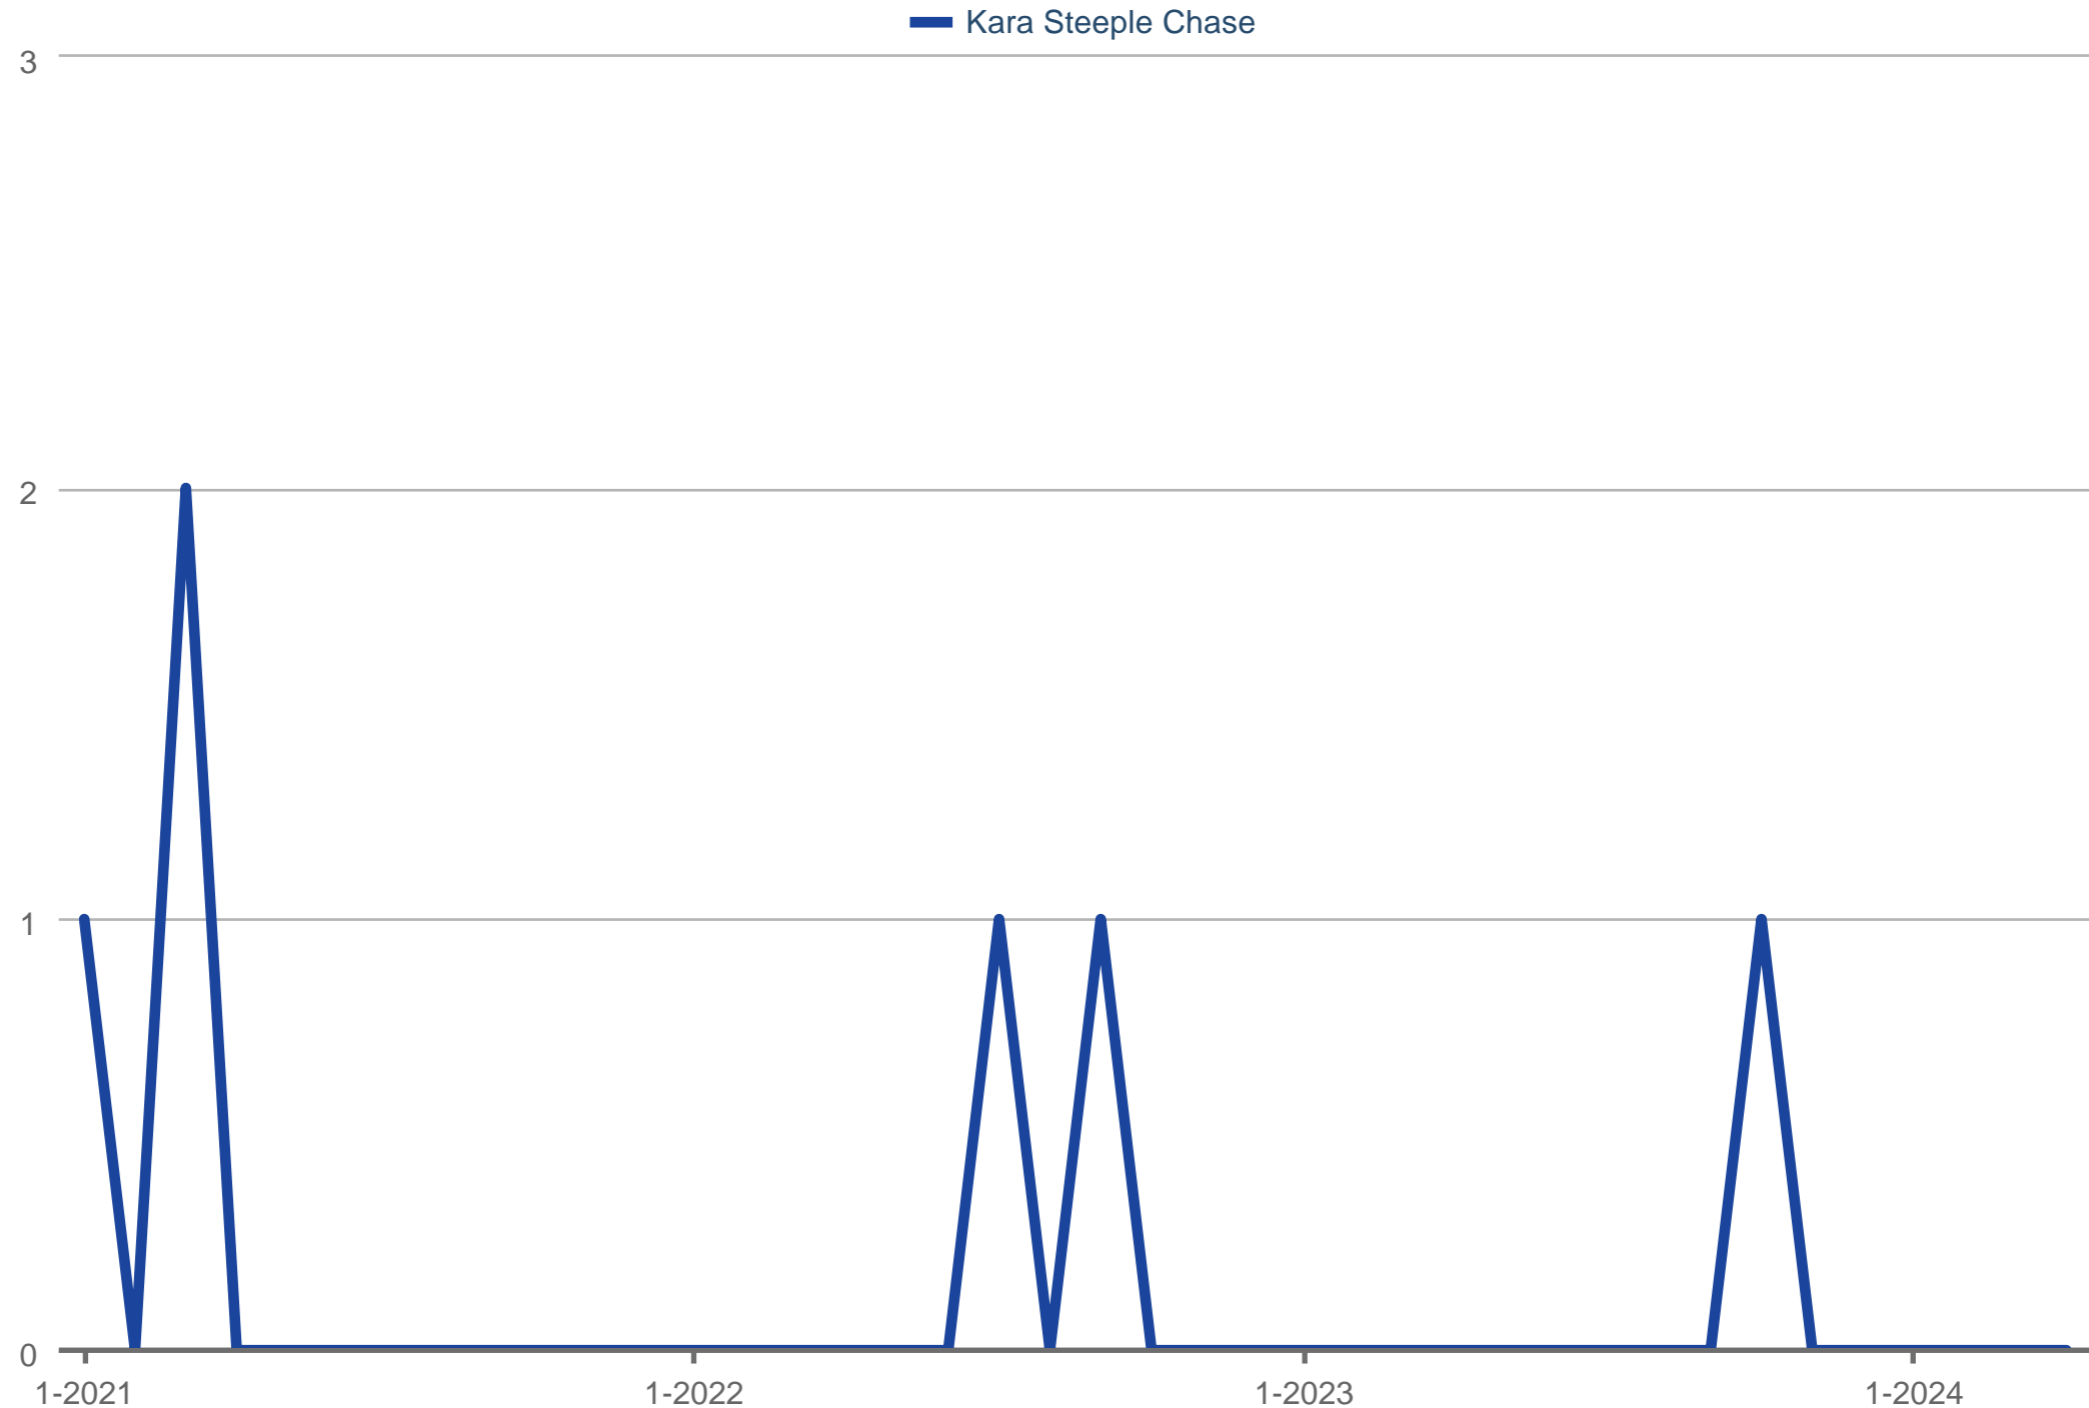

Closed Sales

Kara Steeple Chase

Each data point is one month of activity. Data is from May 6, 2024.