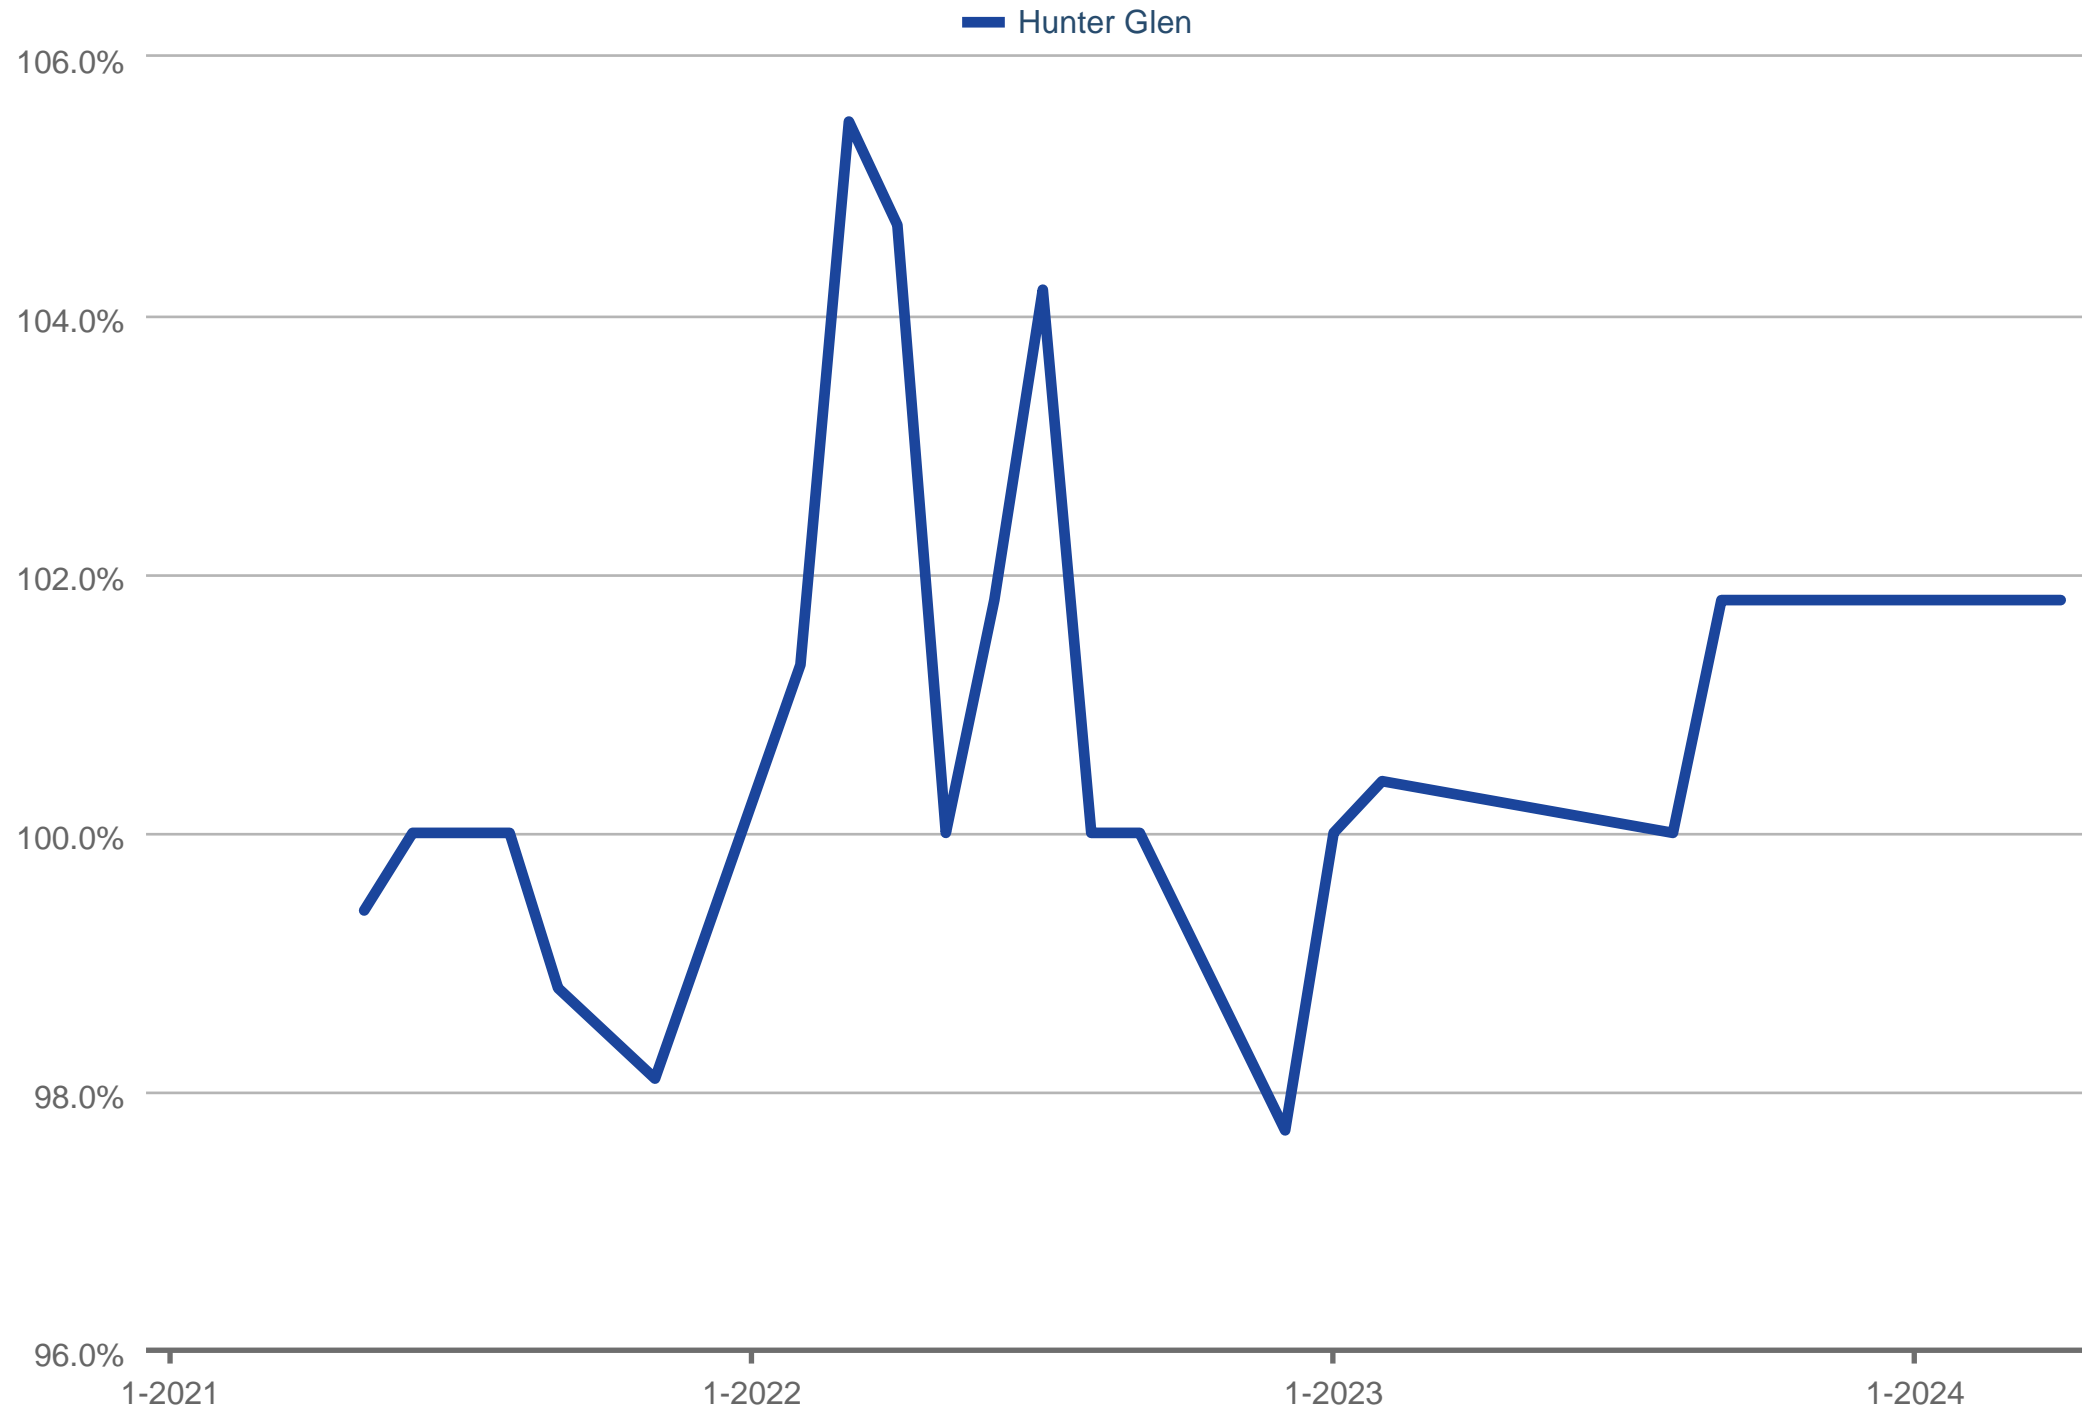

Average Percent of Last List Price

Hunter Glen

Each data point is one month of activity. Data is from May 2, 2024.