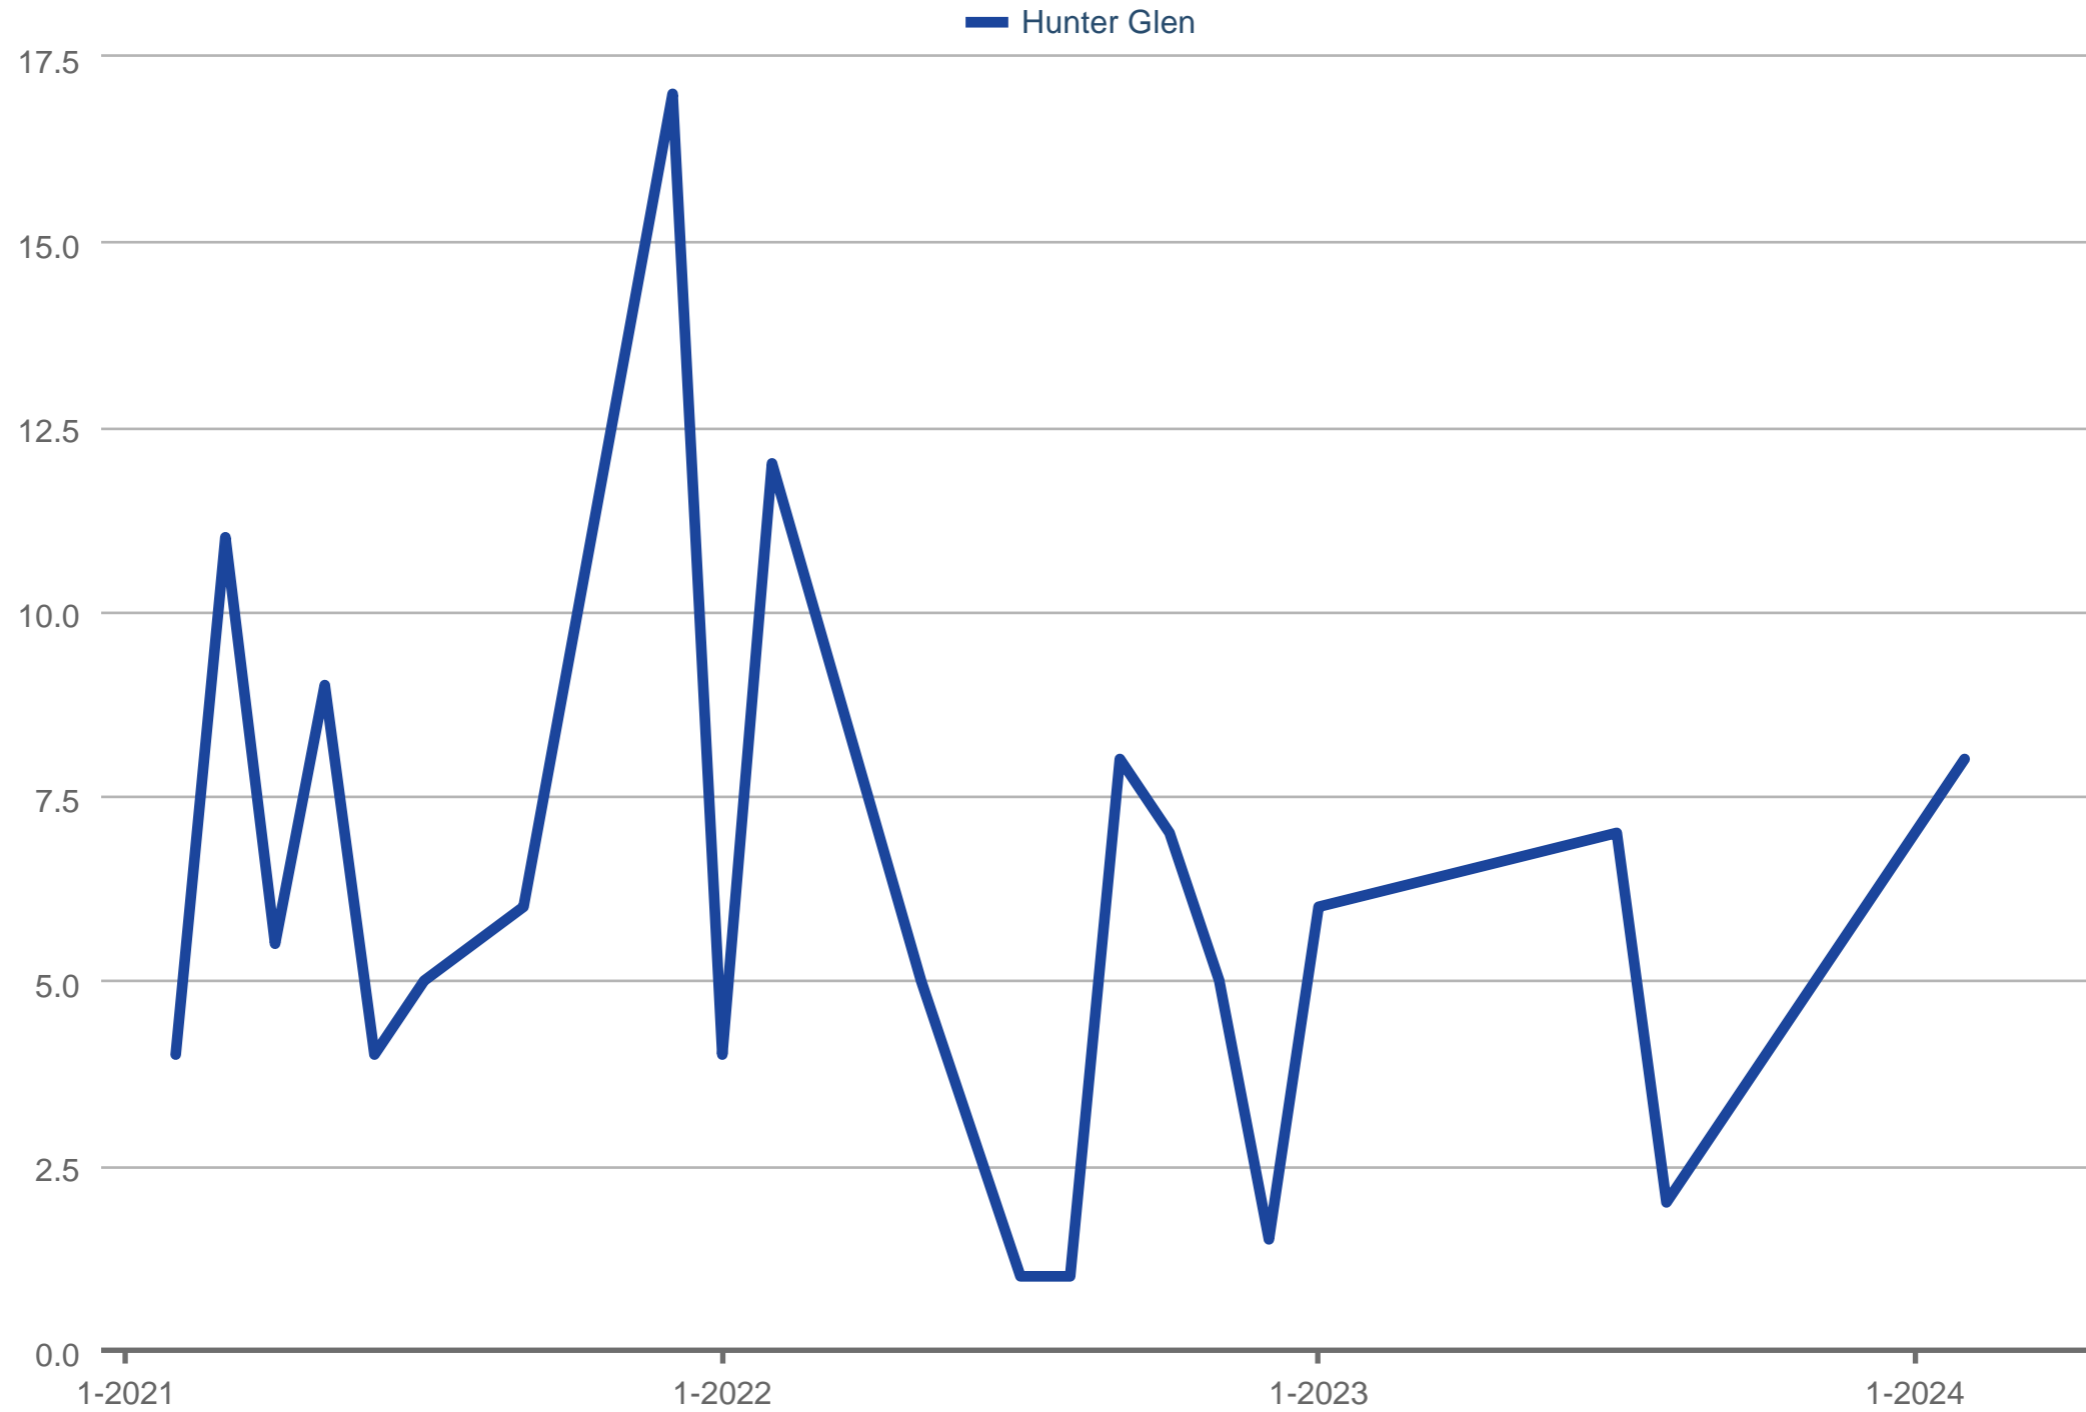

Showings Per Listing

Hunter Glen

Each data point is one month of activity. Data is from May 2, 2024.