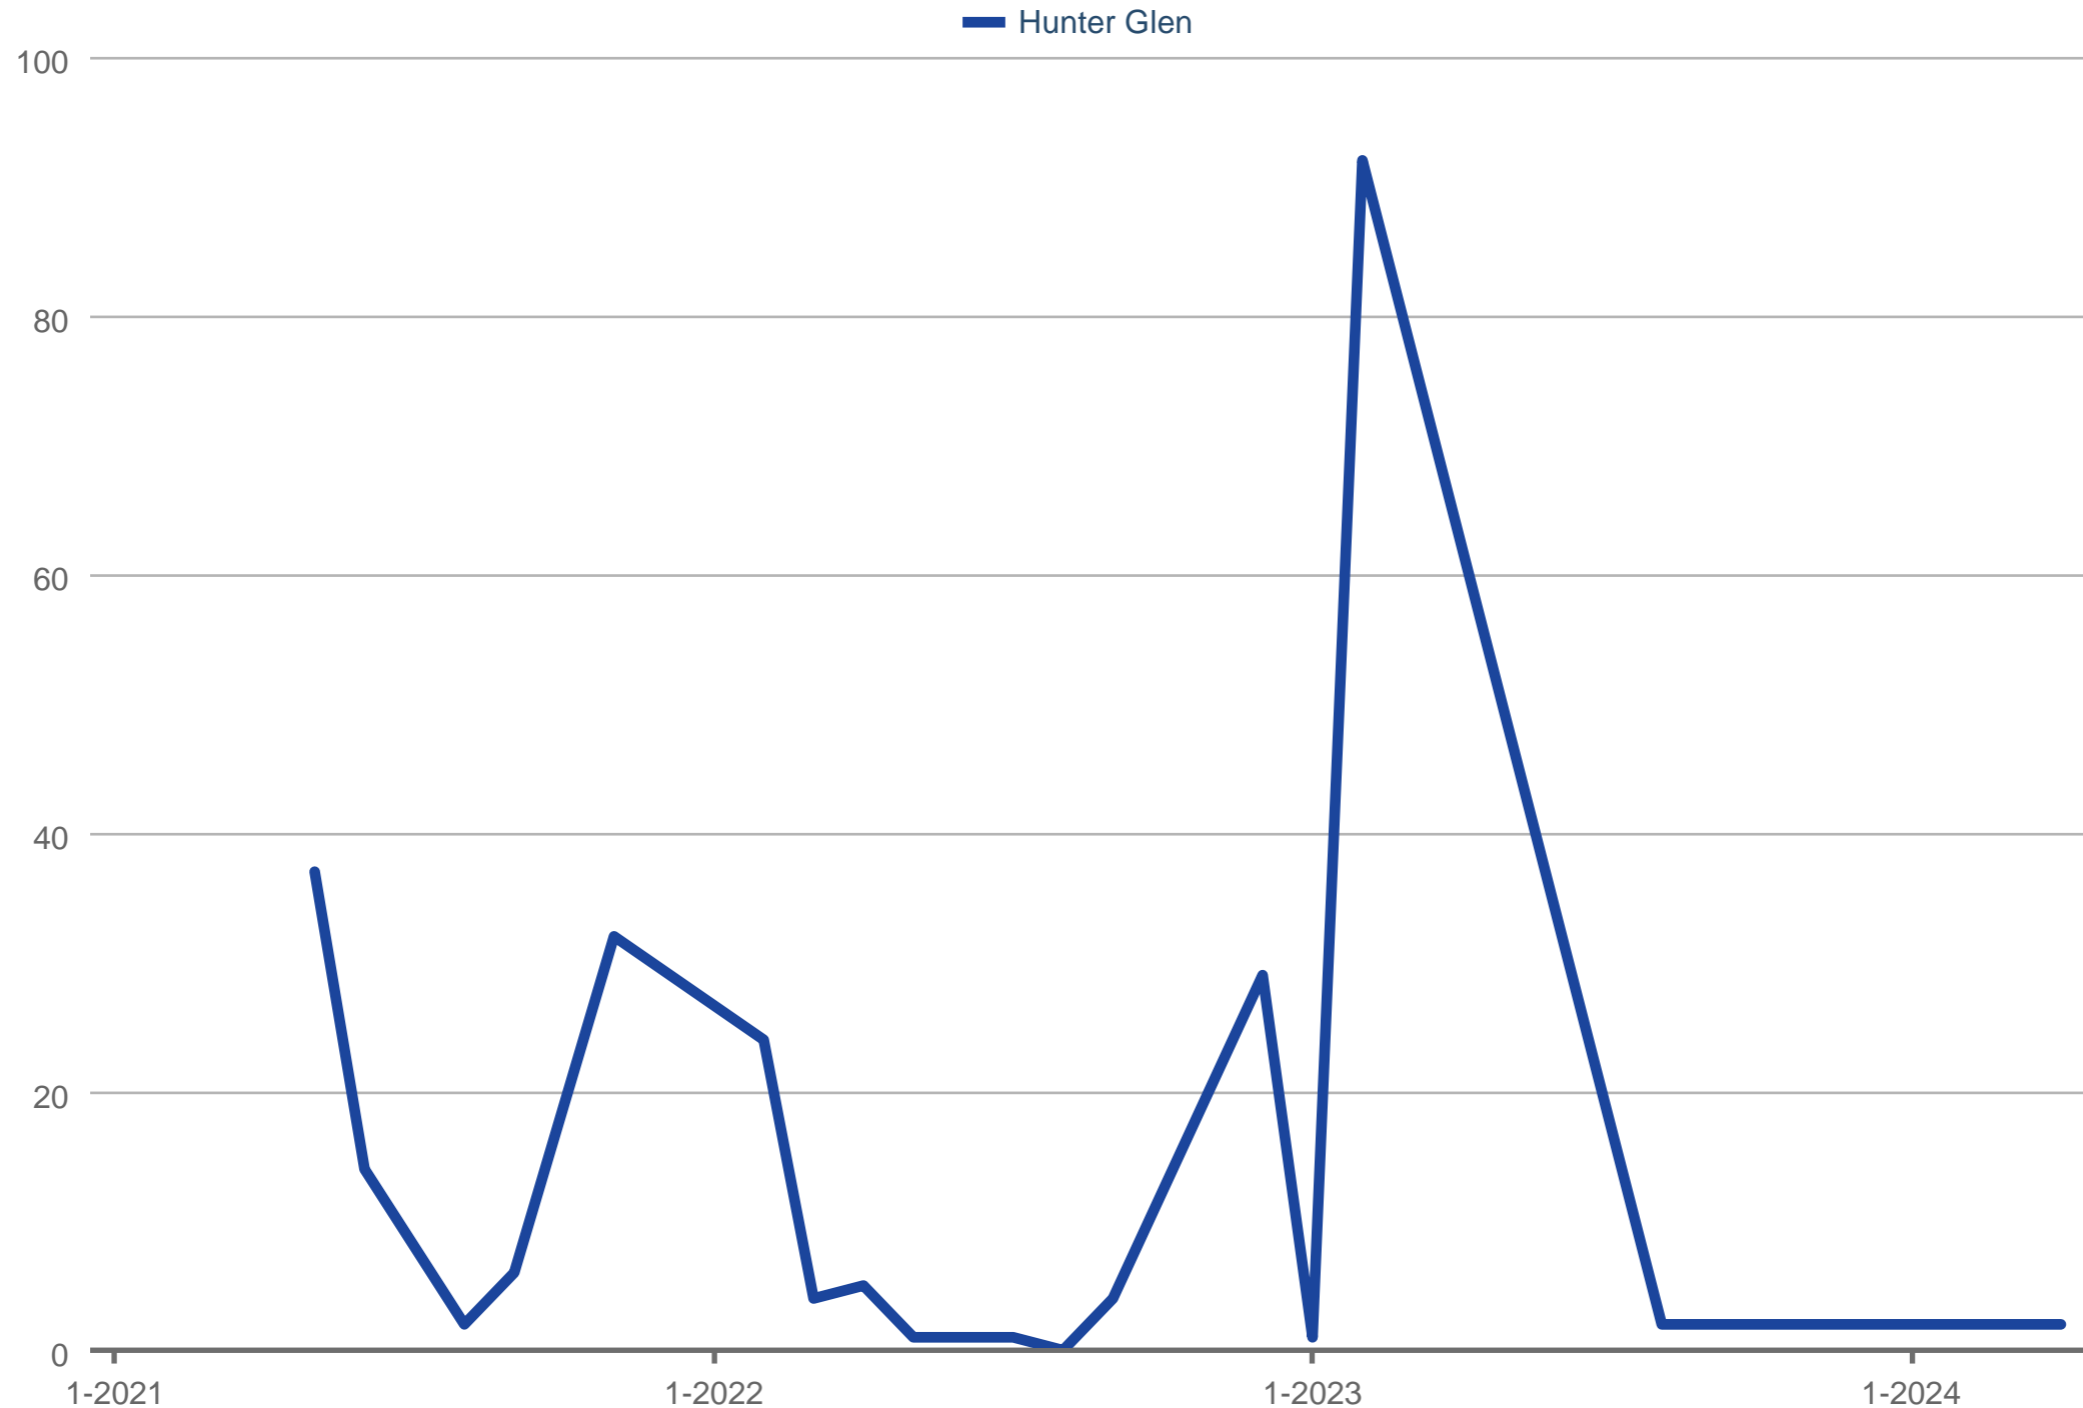

Average Days on Market

Hunter Glen

Each data point is one month of activity. Data is from May 2, 2024.