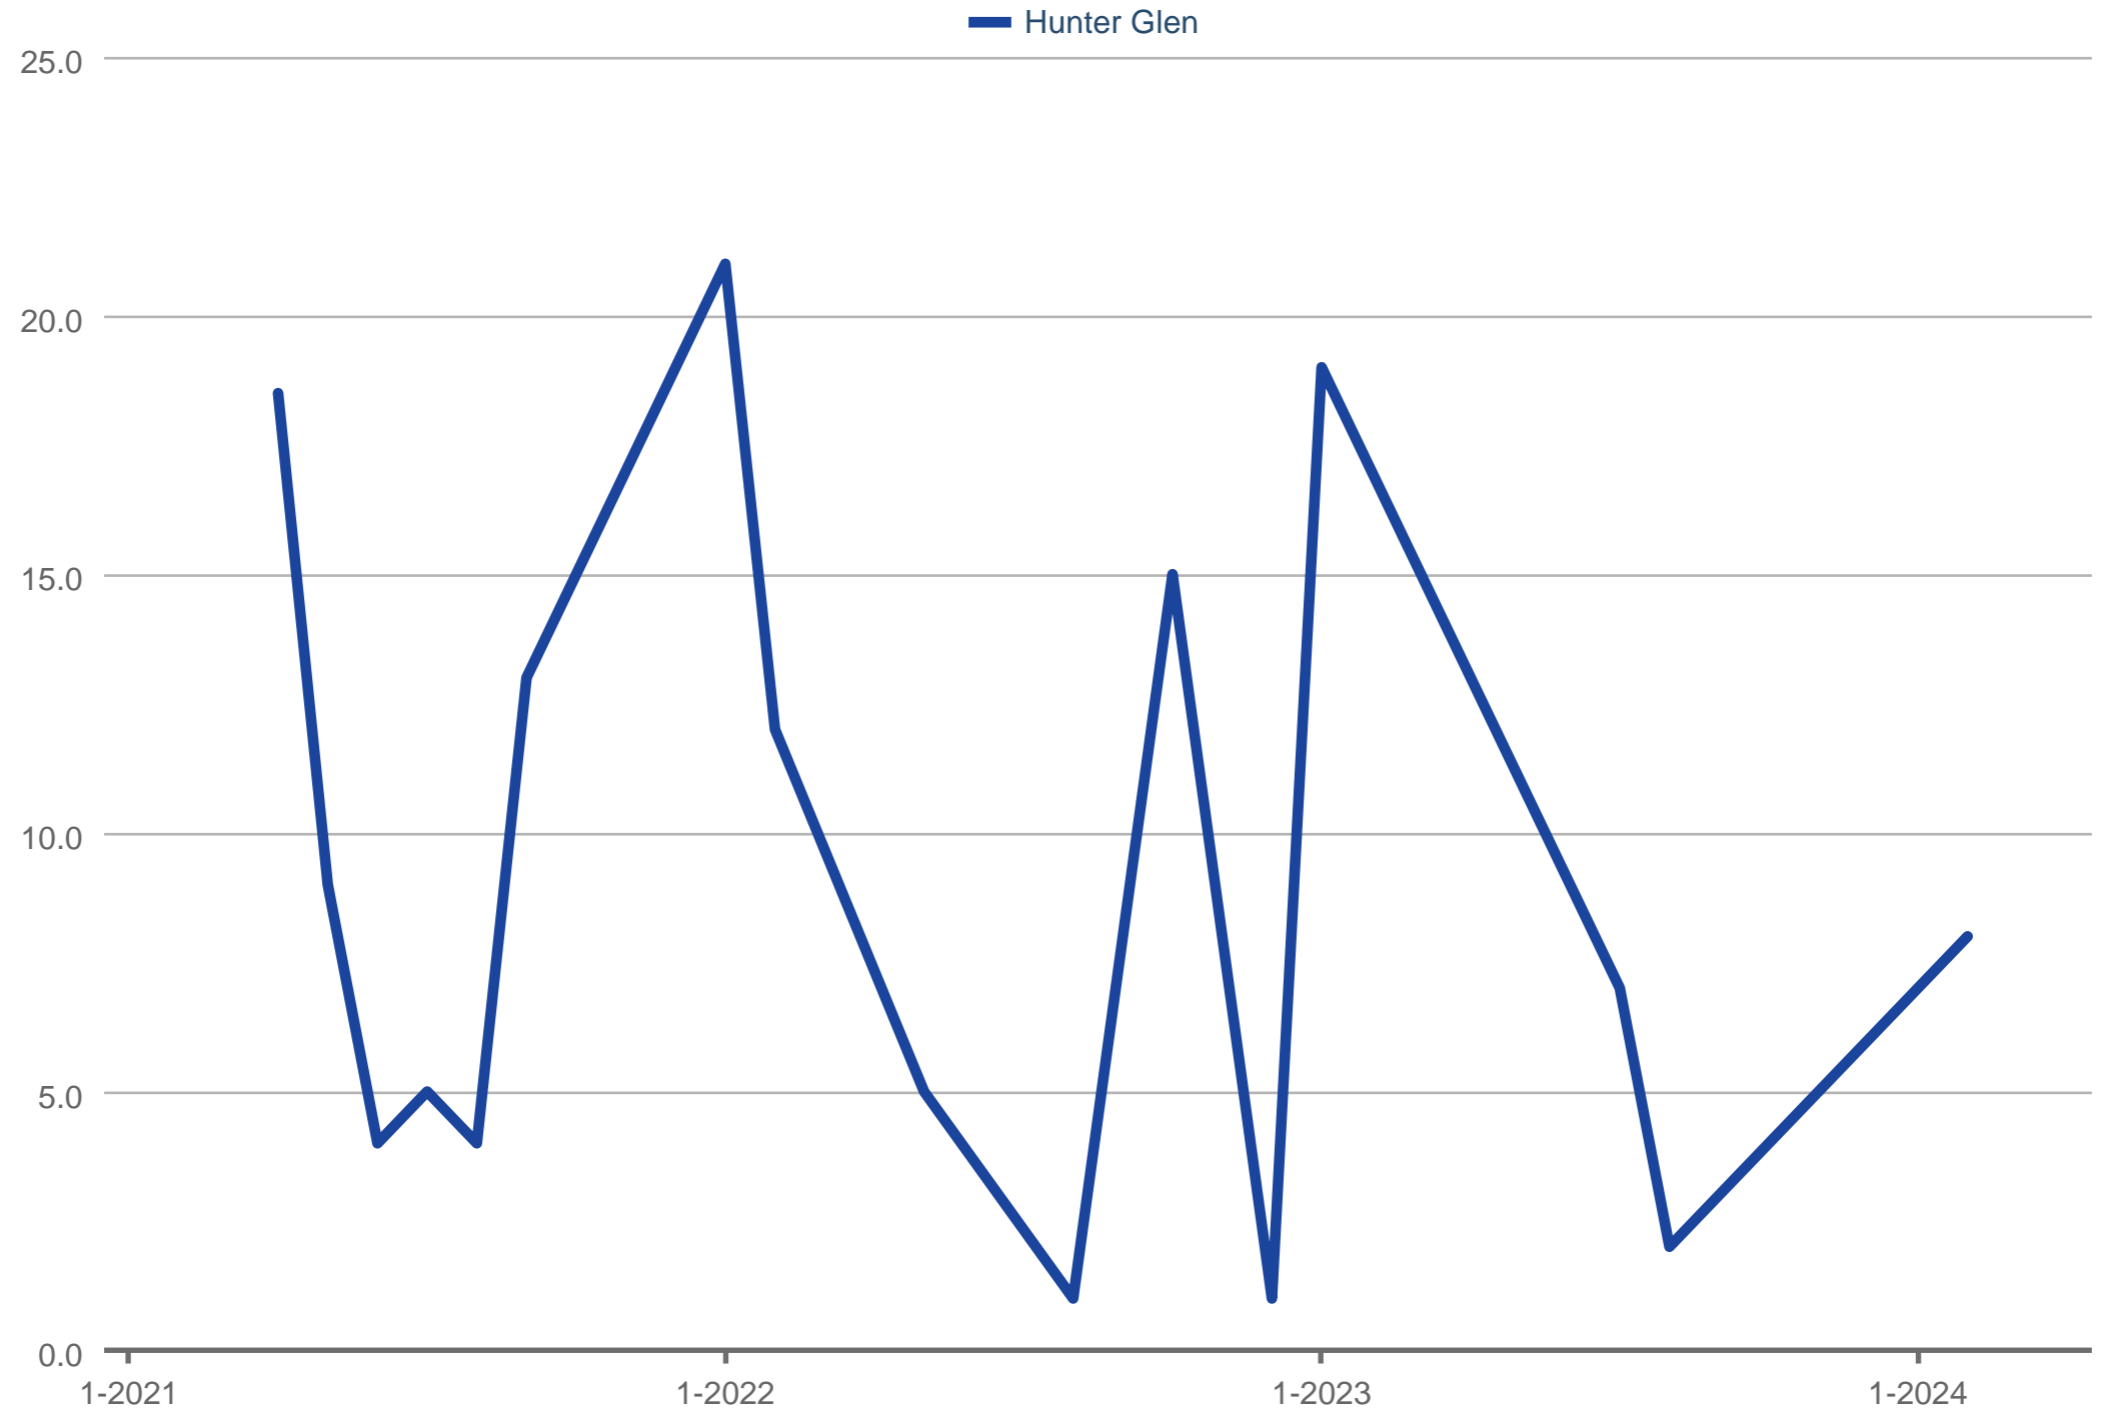

### Average Showings to Pending

Hunter Glen

Each data point is one month of activity. Data is from May 2, 2024.