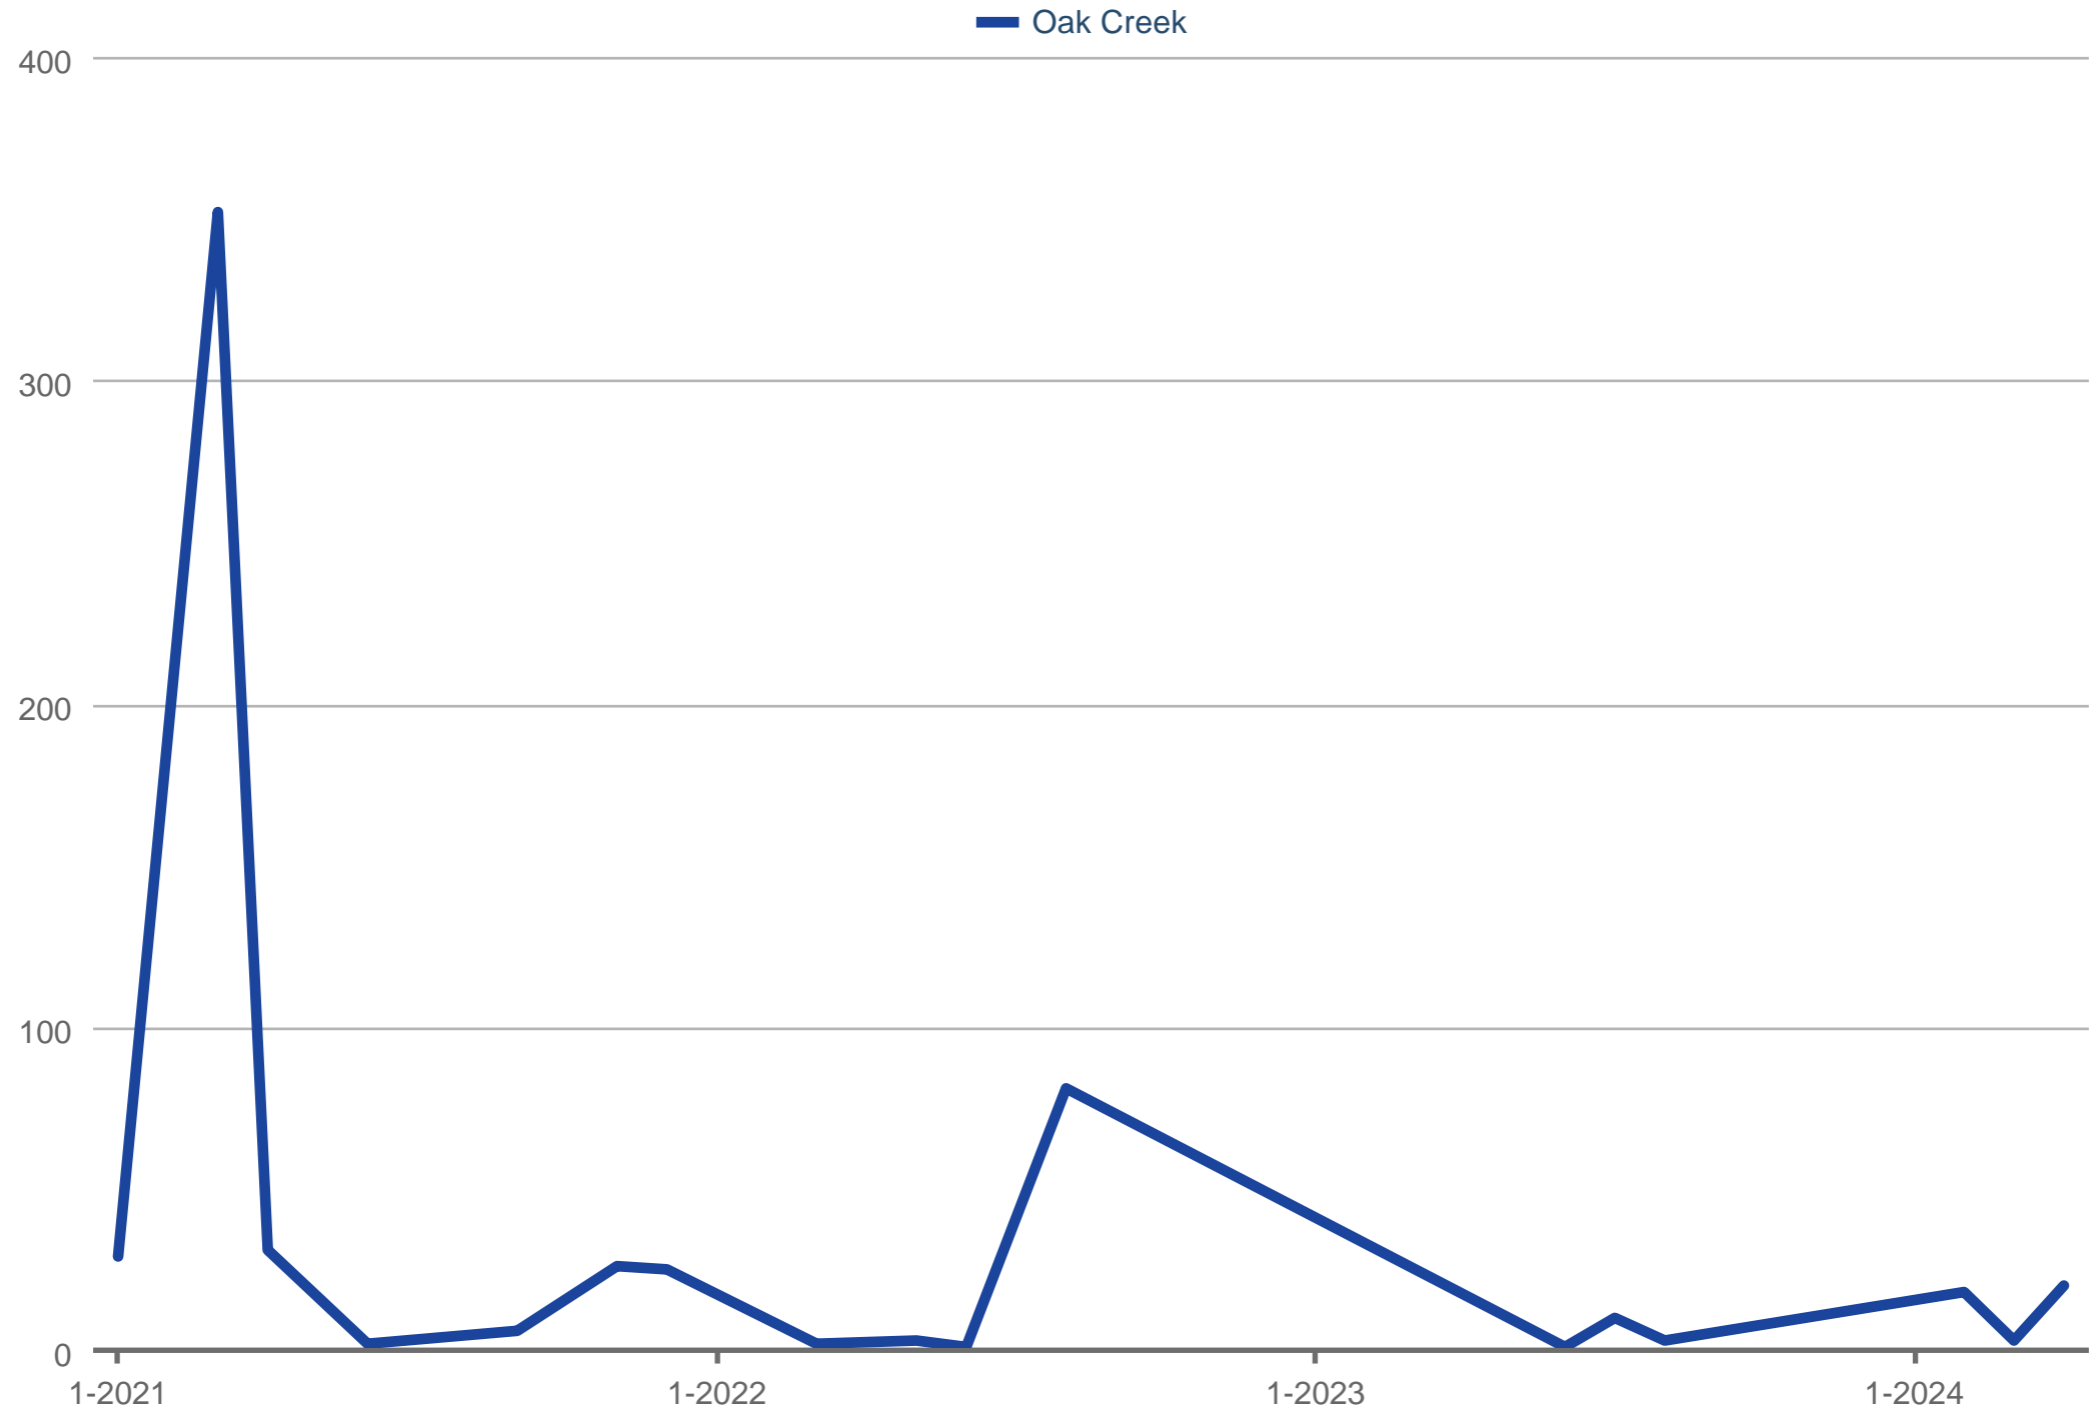

### Average Days on Market

Oak Creek

Each data point is one month of activity. Data is from May 1, 2024.