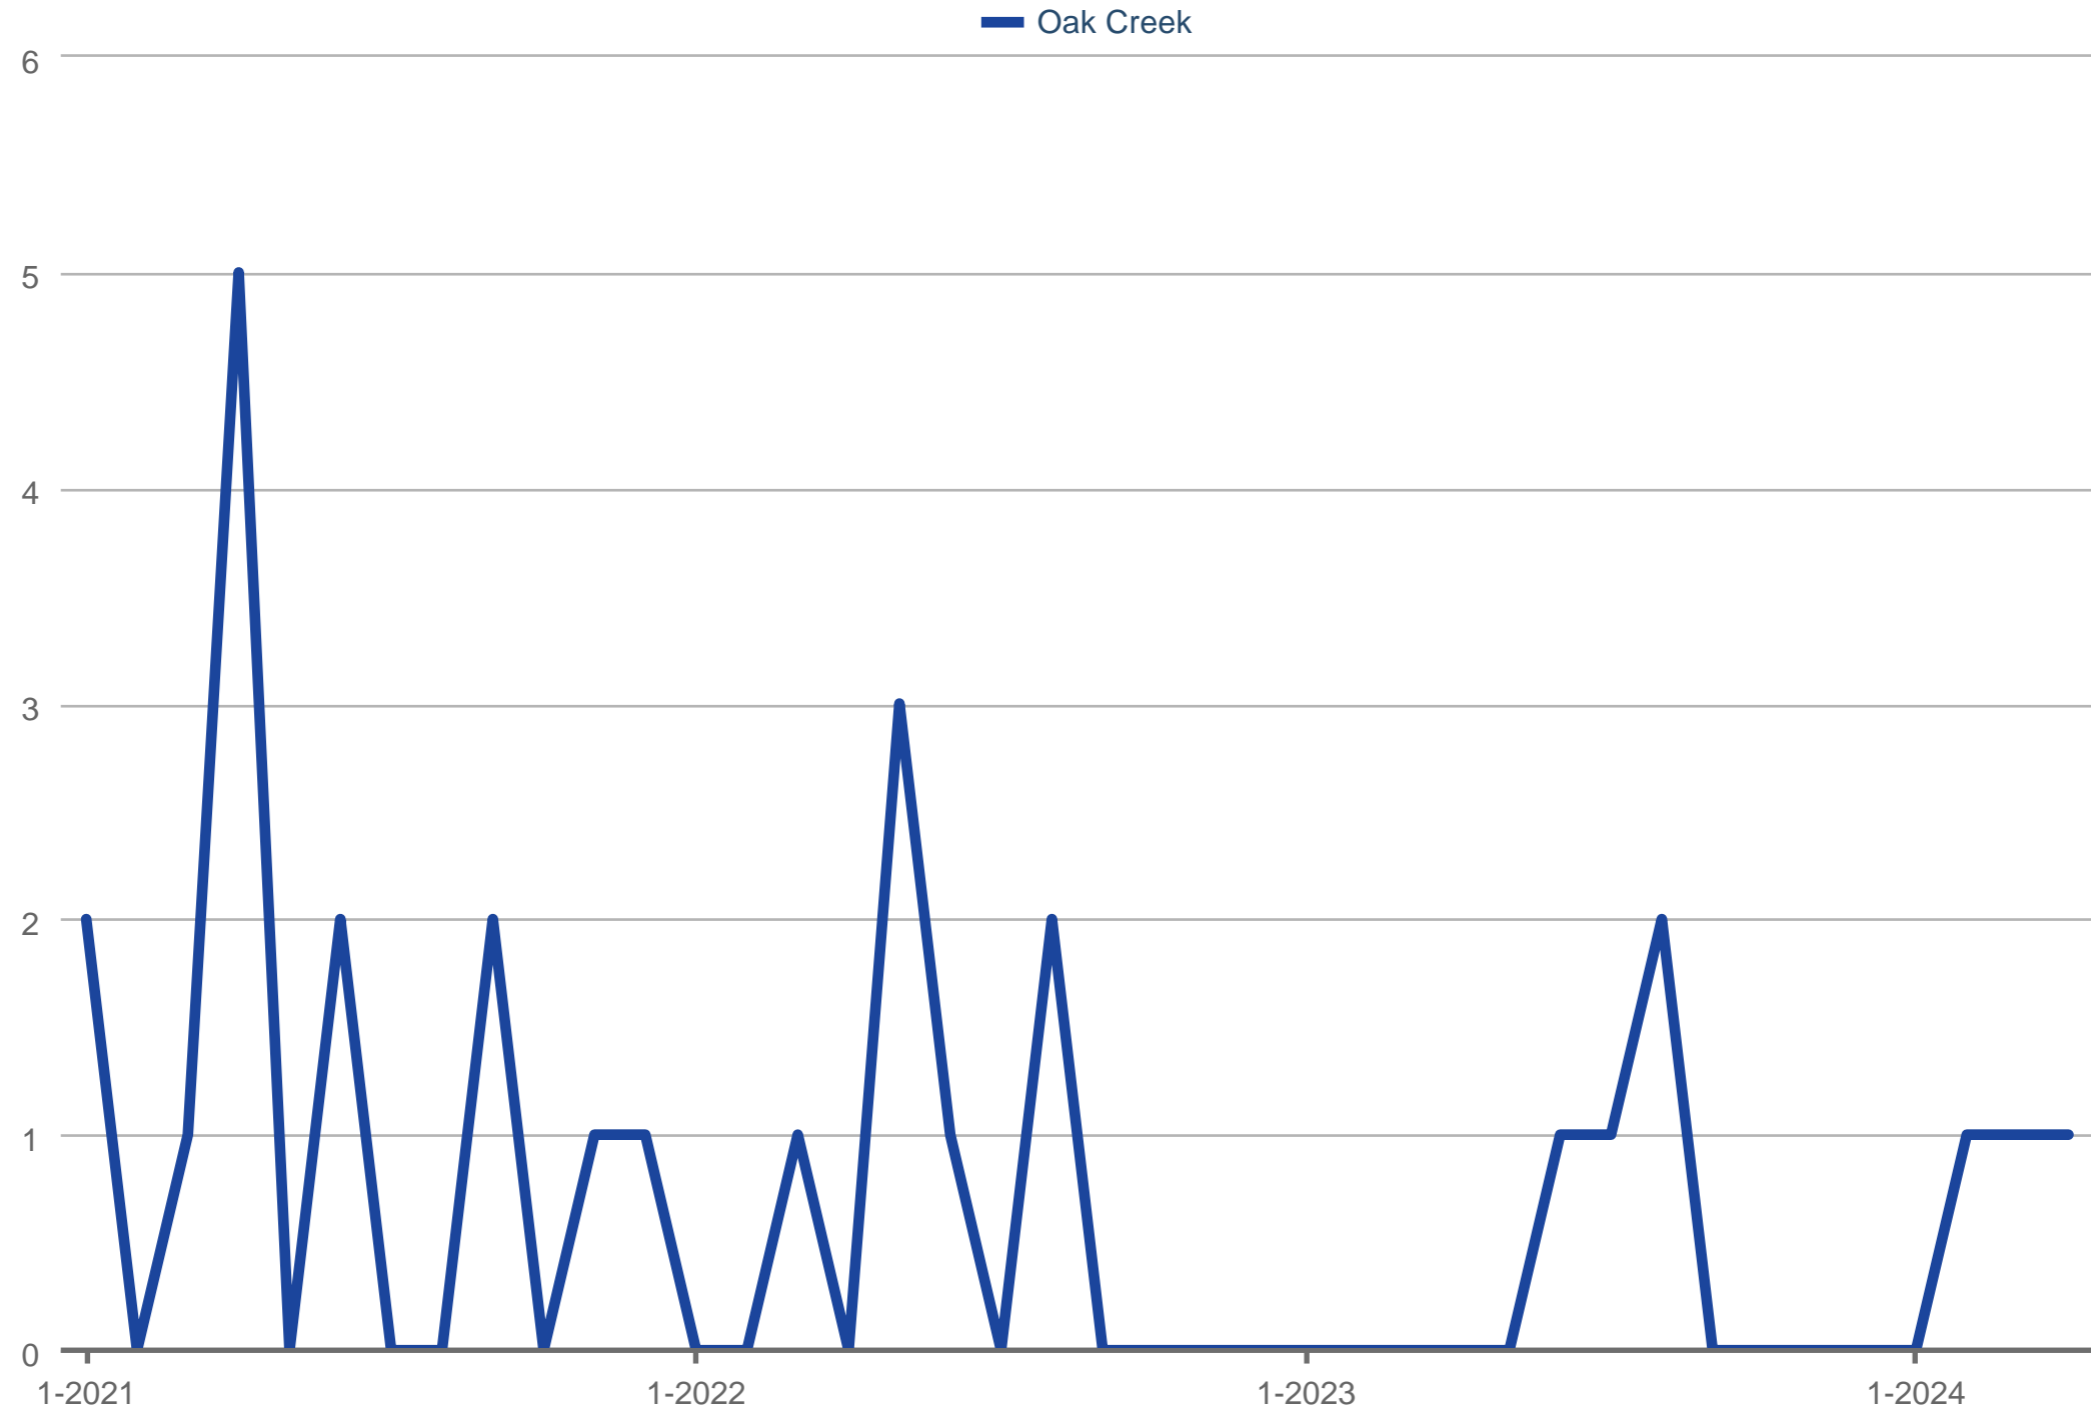

Closed Sales

Oak Creek

Each data point is one month of activity. Data is from May 1, 2024.