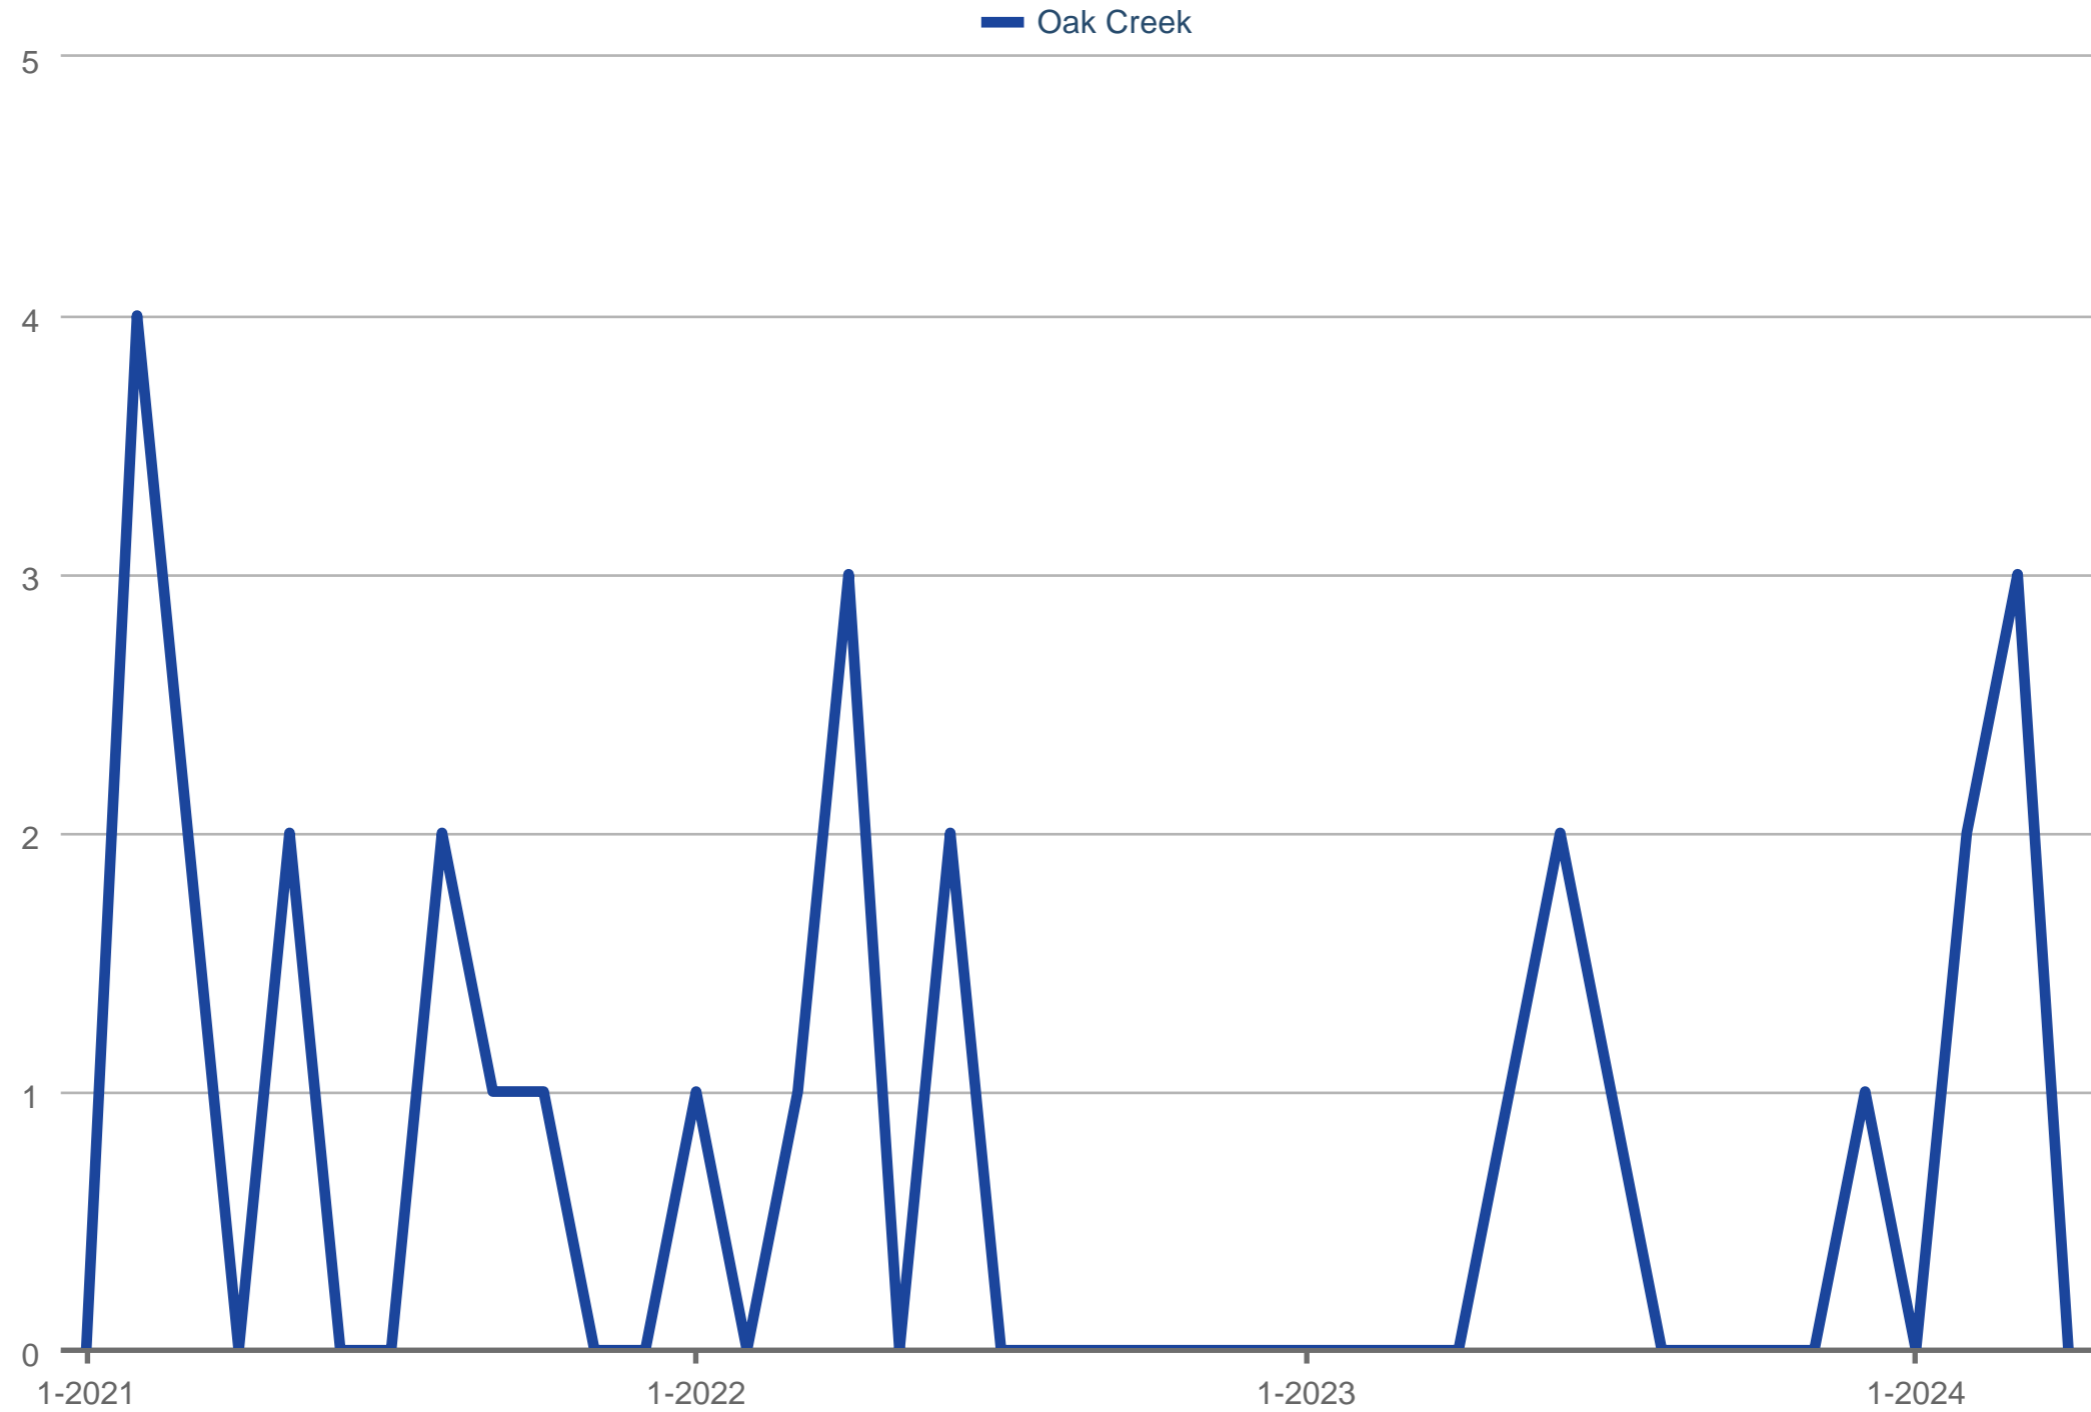

### Pending Sales

Oak Creek

Each data point is one month of activity. Data is from May 1, 2024.