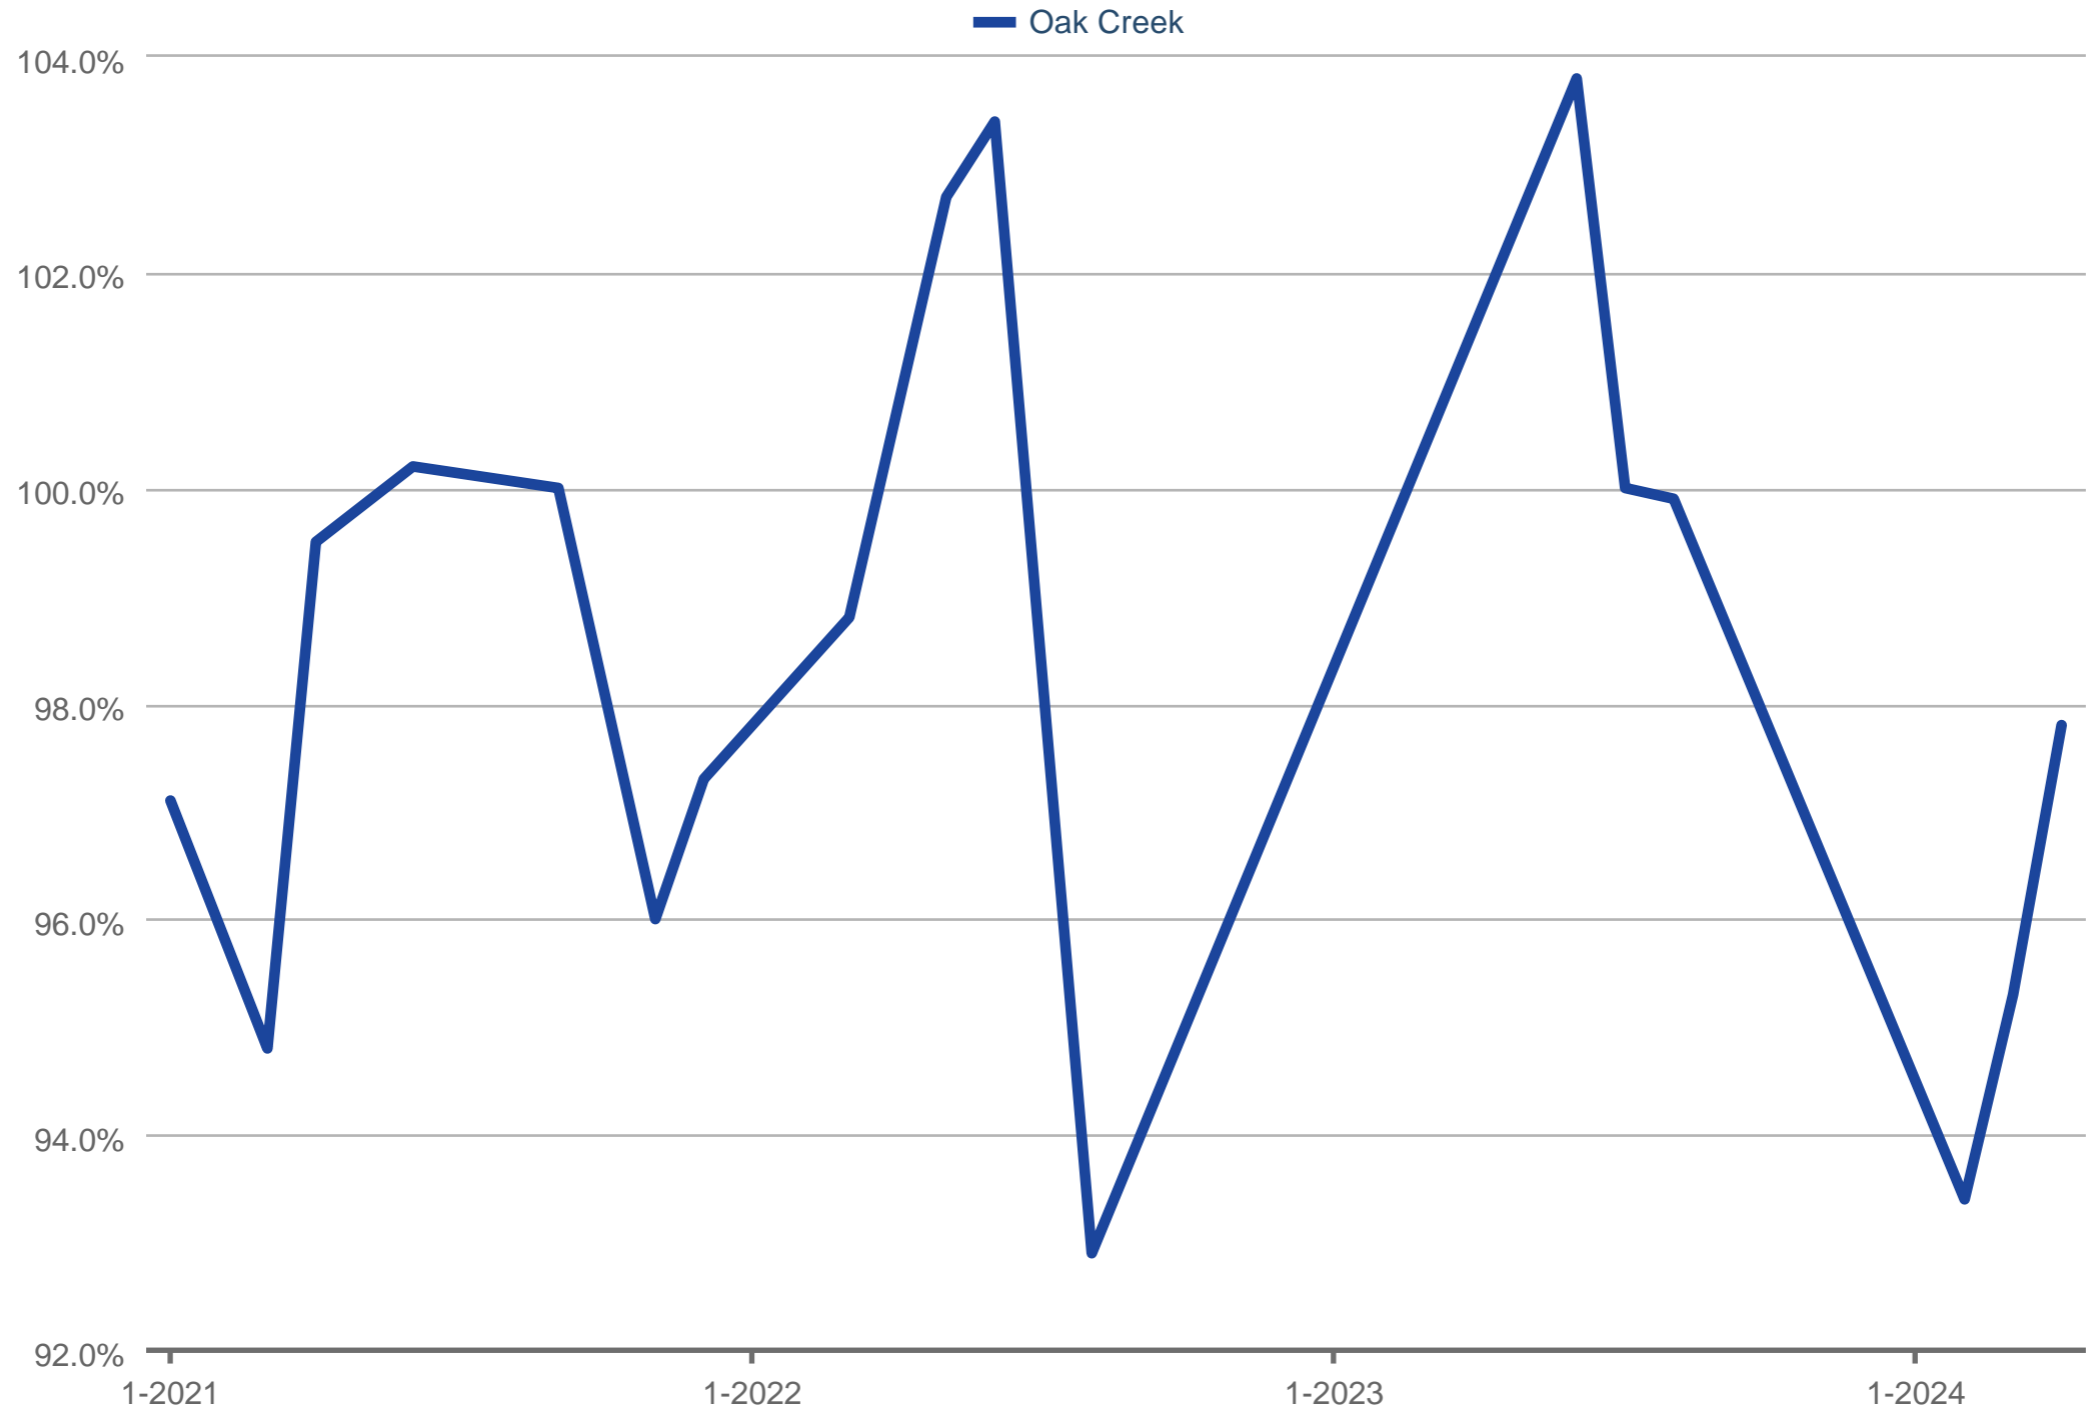

### Average Percent of Last List Price

Oak Creek

Each data point is one month of activity. Data is from May 1, 2024.