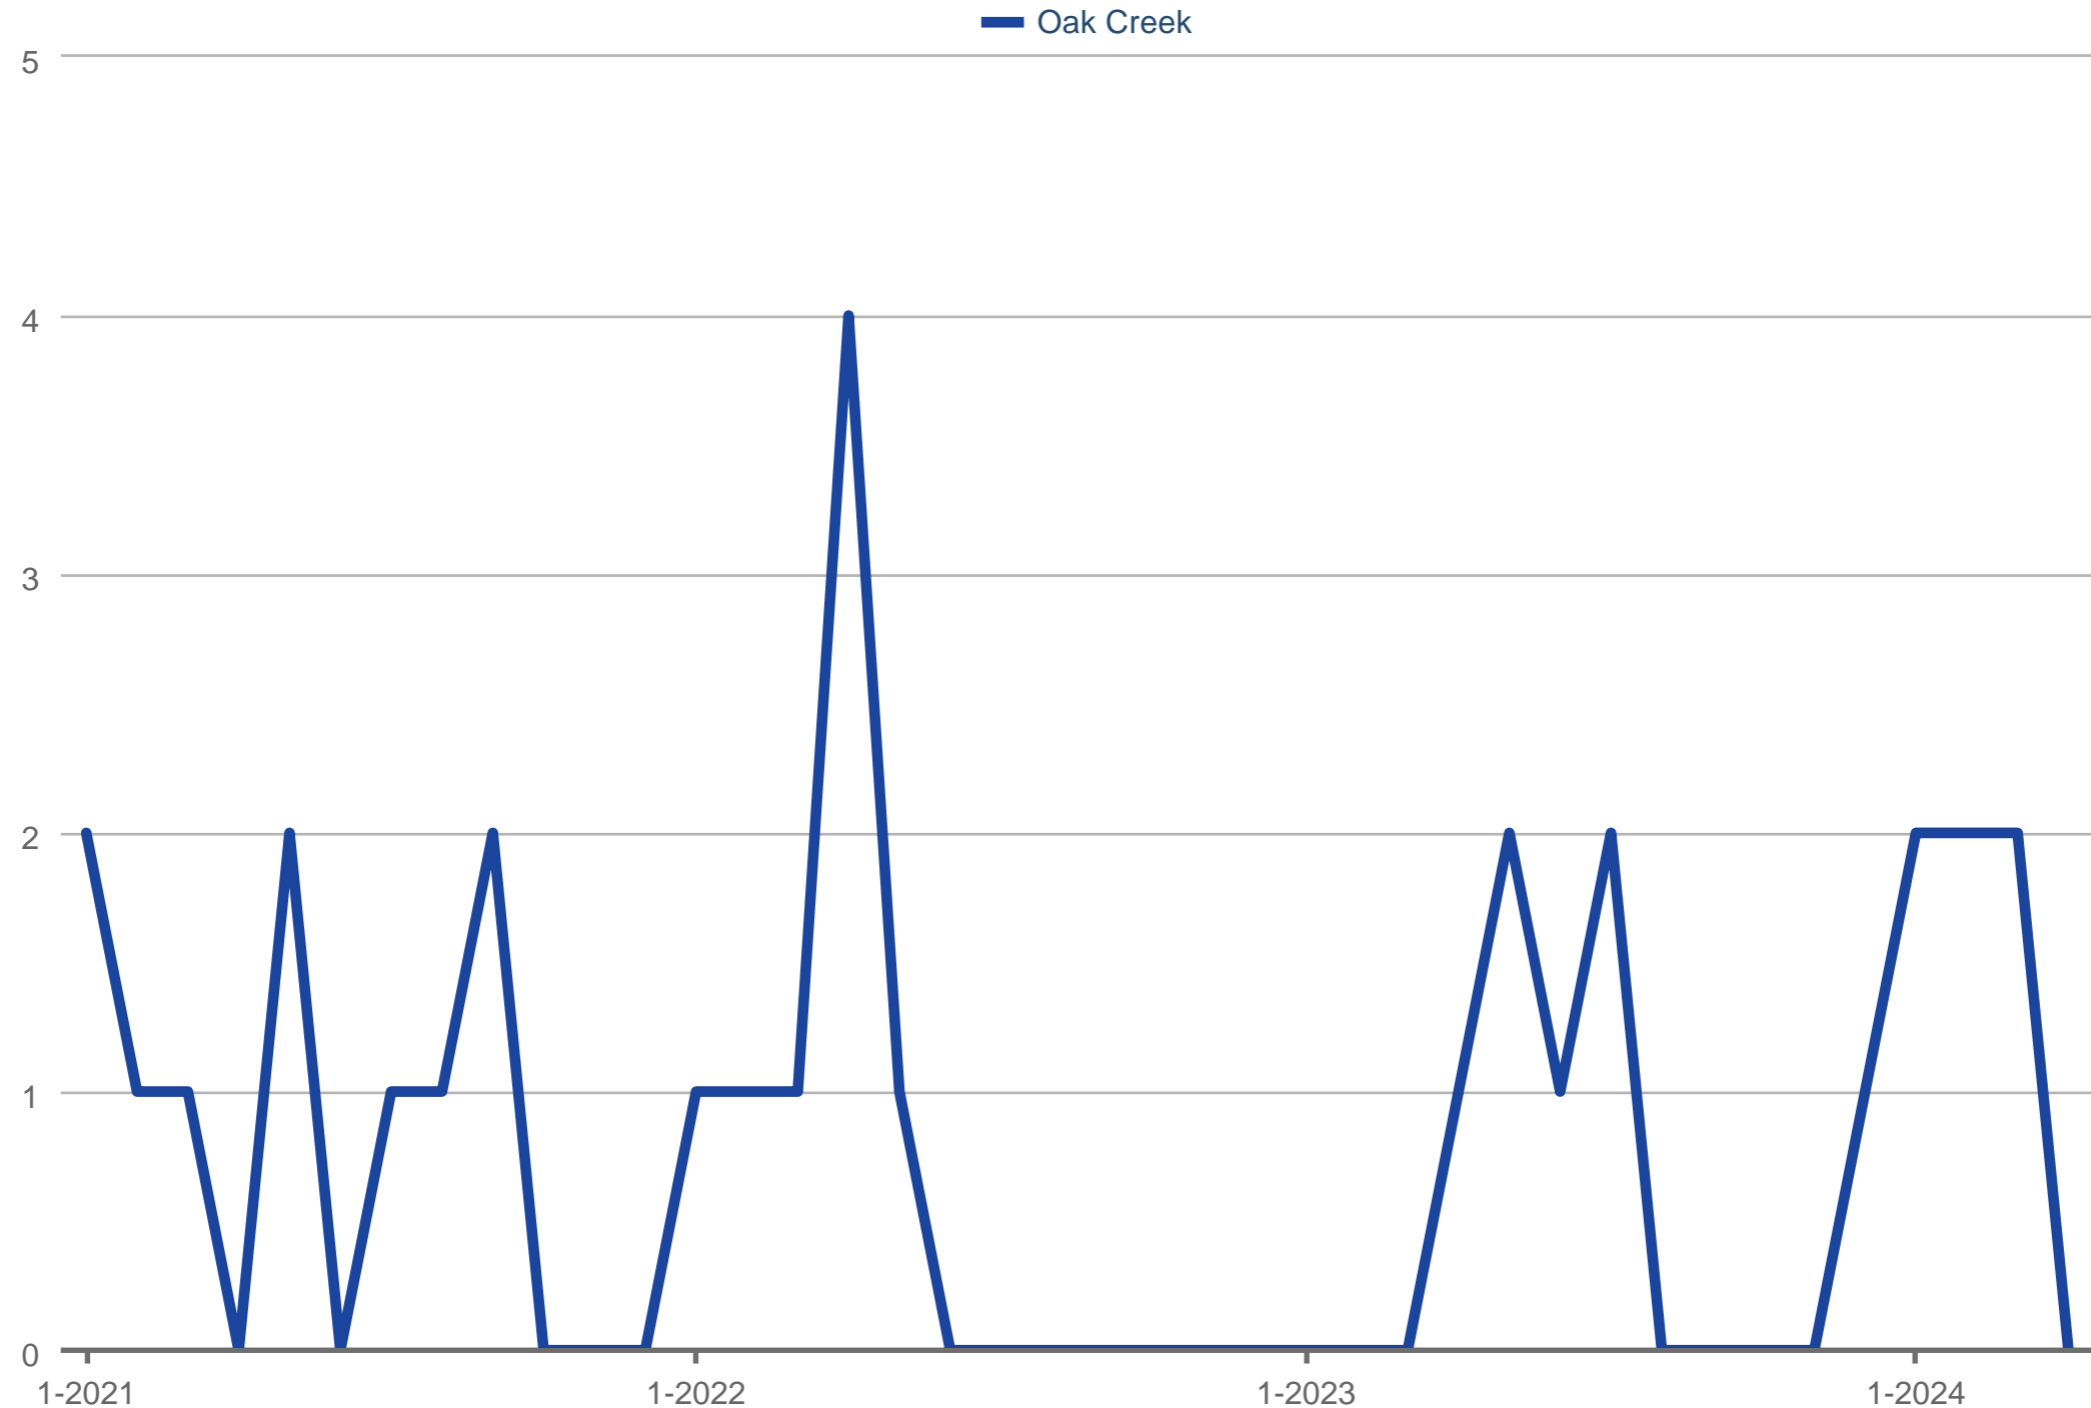

New Listings

Oak Creek

Each data point is one month of activity. Data is from May 1, 2024.