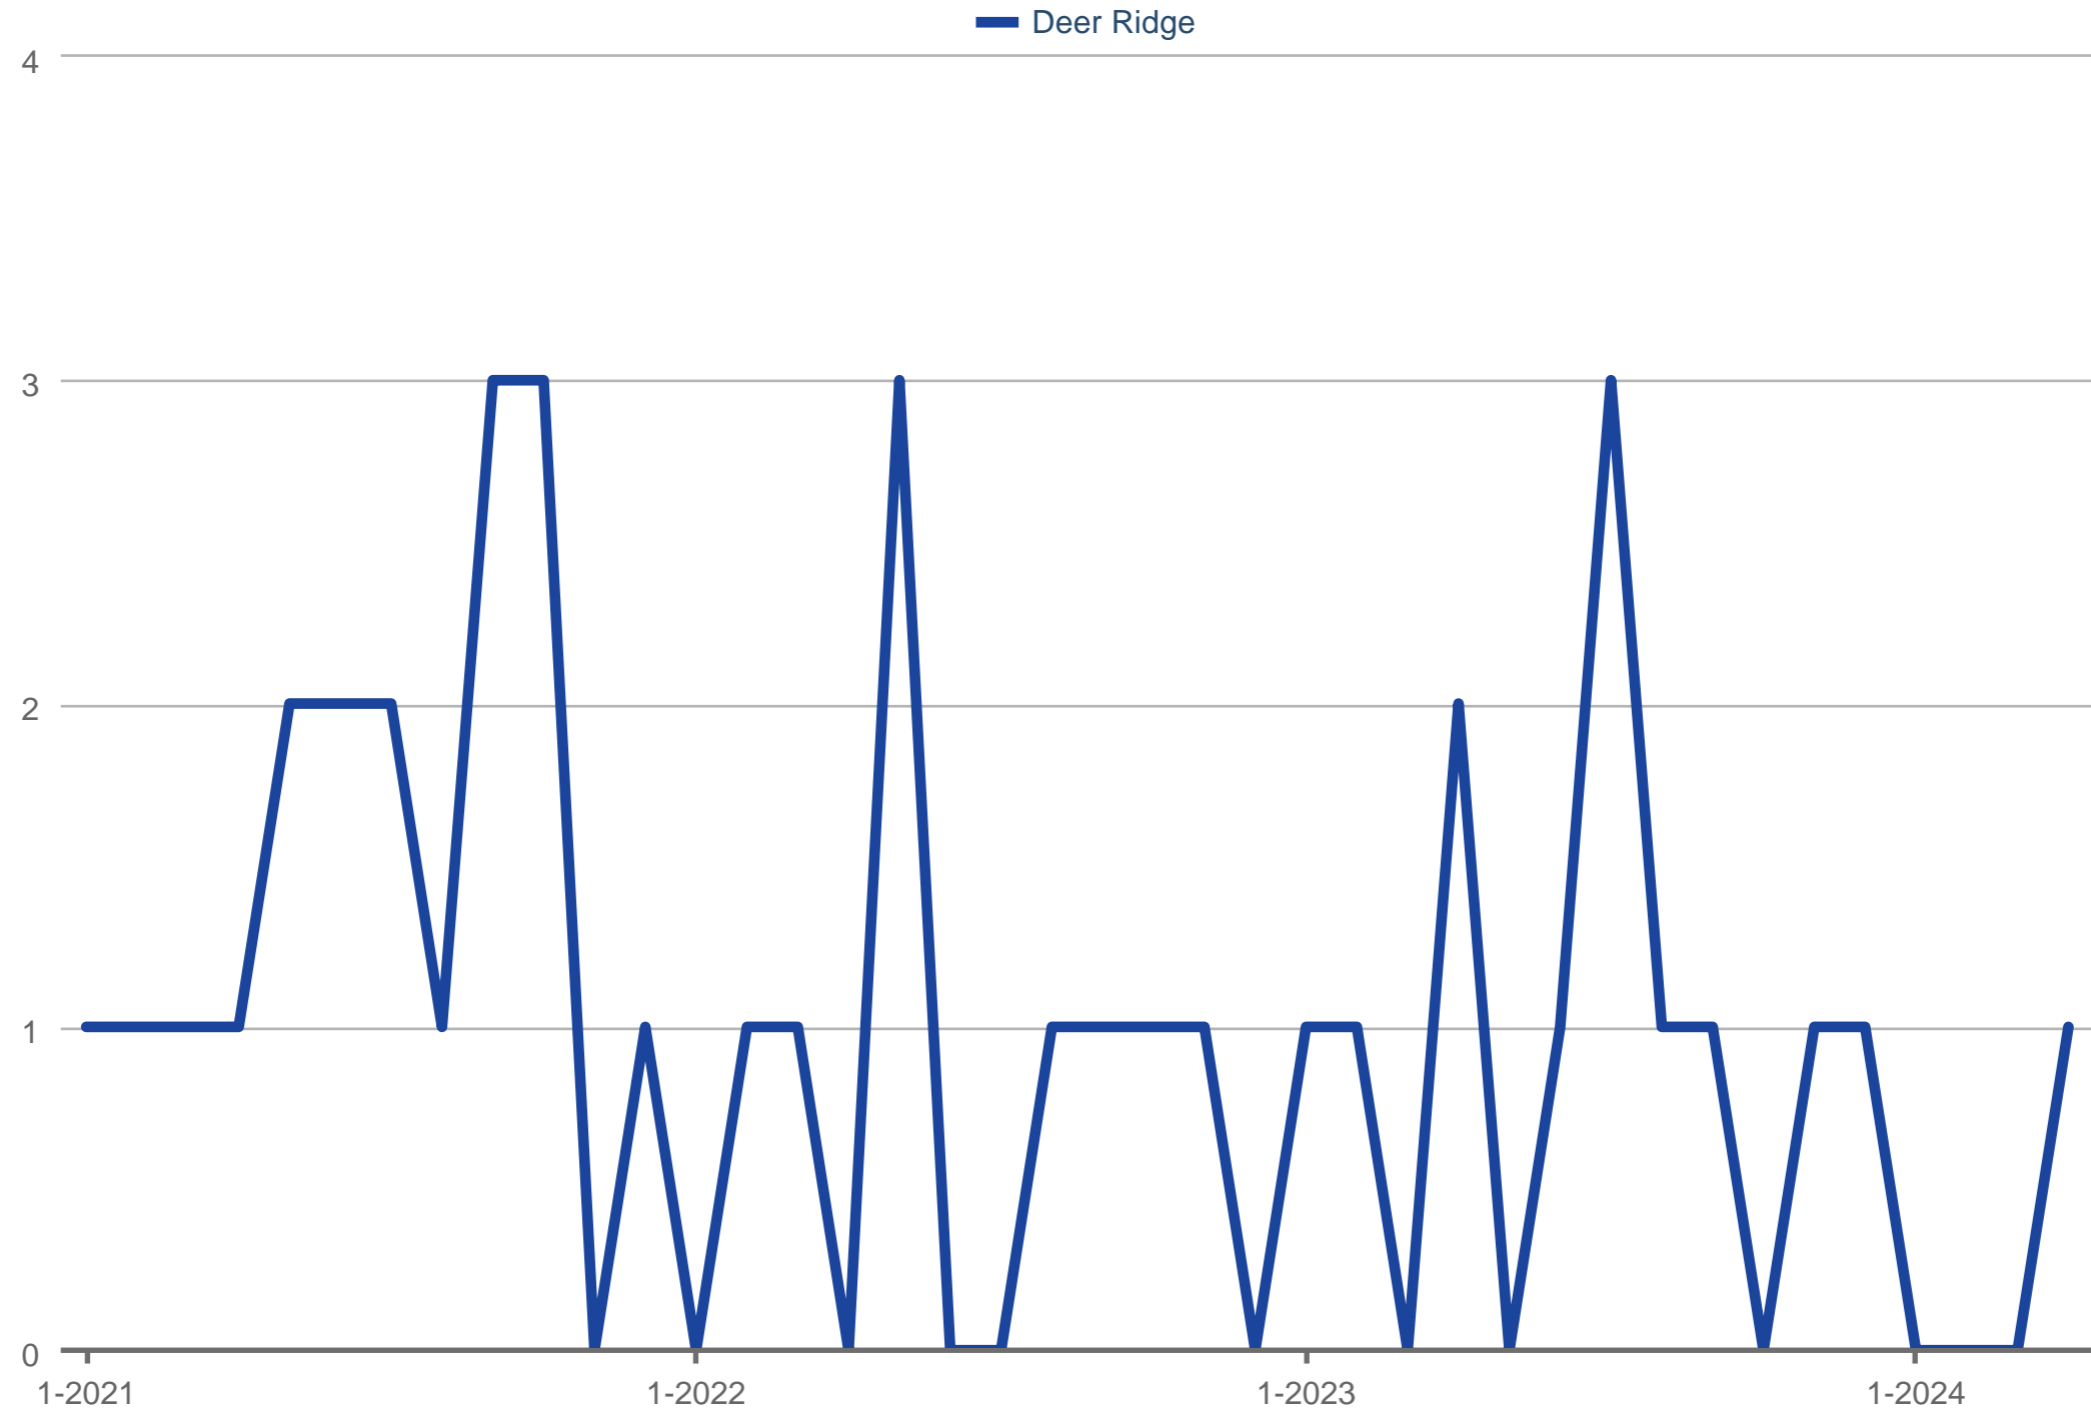

### Closed Sales

Deer Ridge

Each data point is one month of activity. Data is from May 4, 2024.