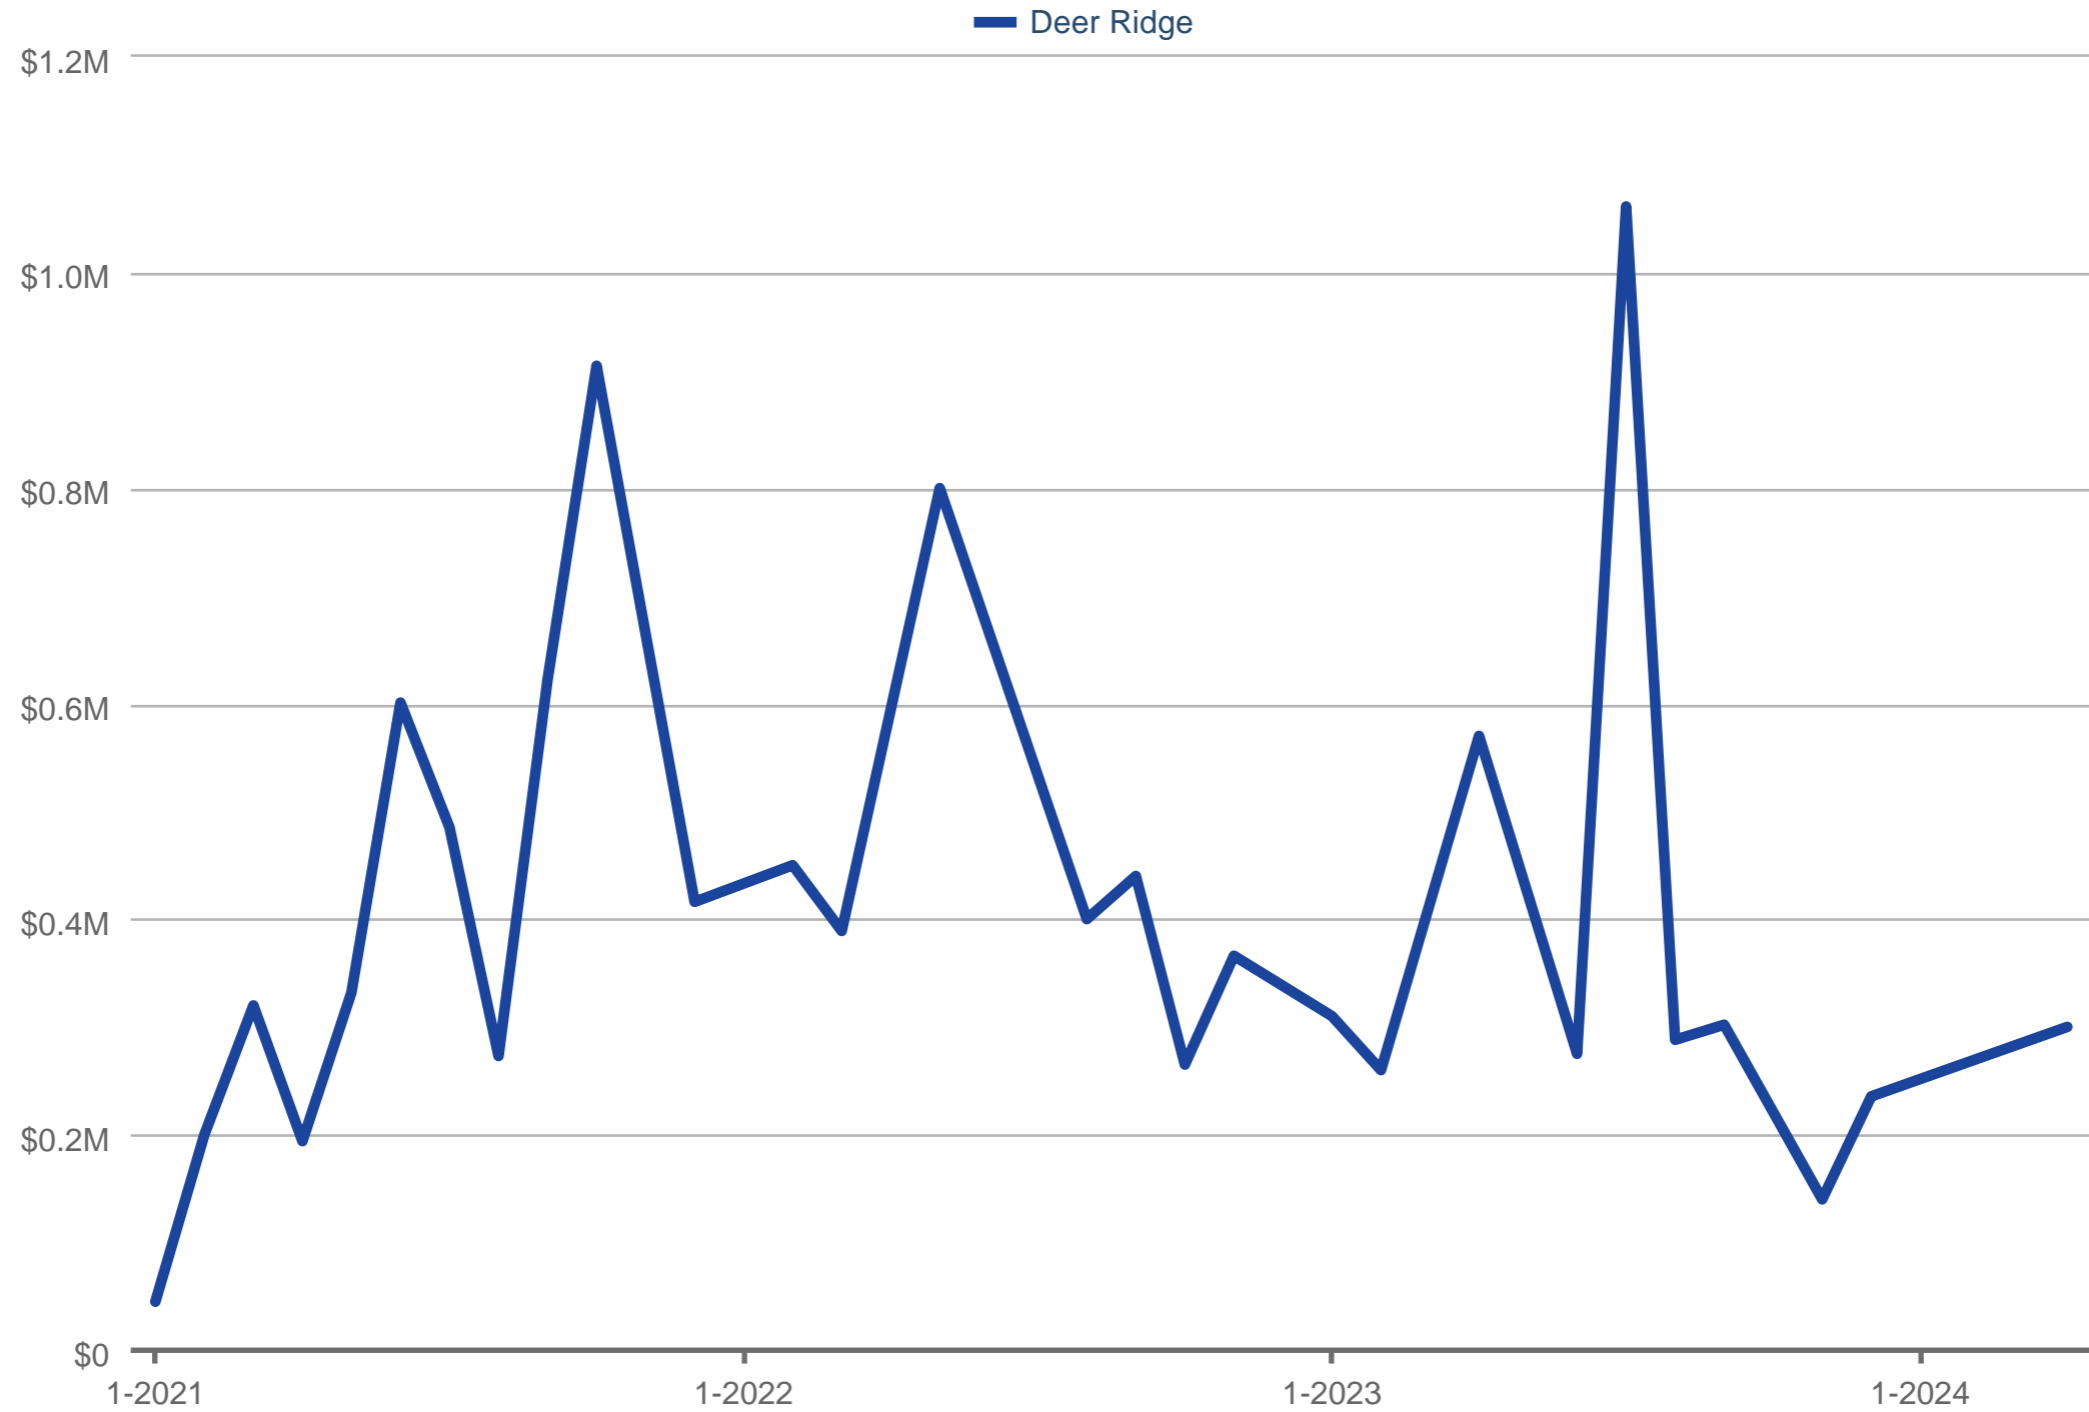

Dollar Volume of Closed Sales

Deer Ridge

Each data point is one month of activity. Data is from May 3, 2024.