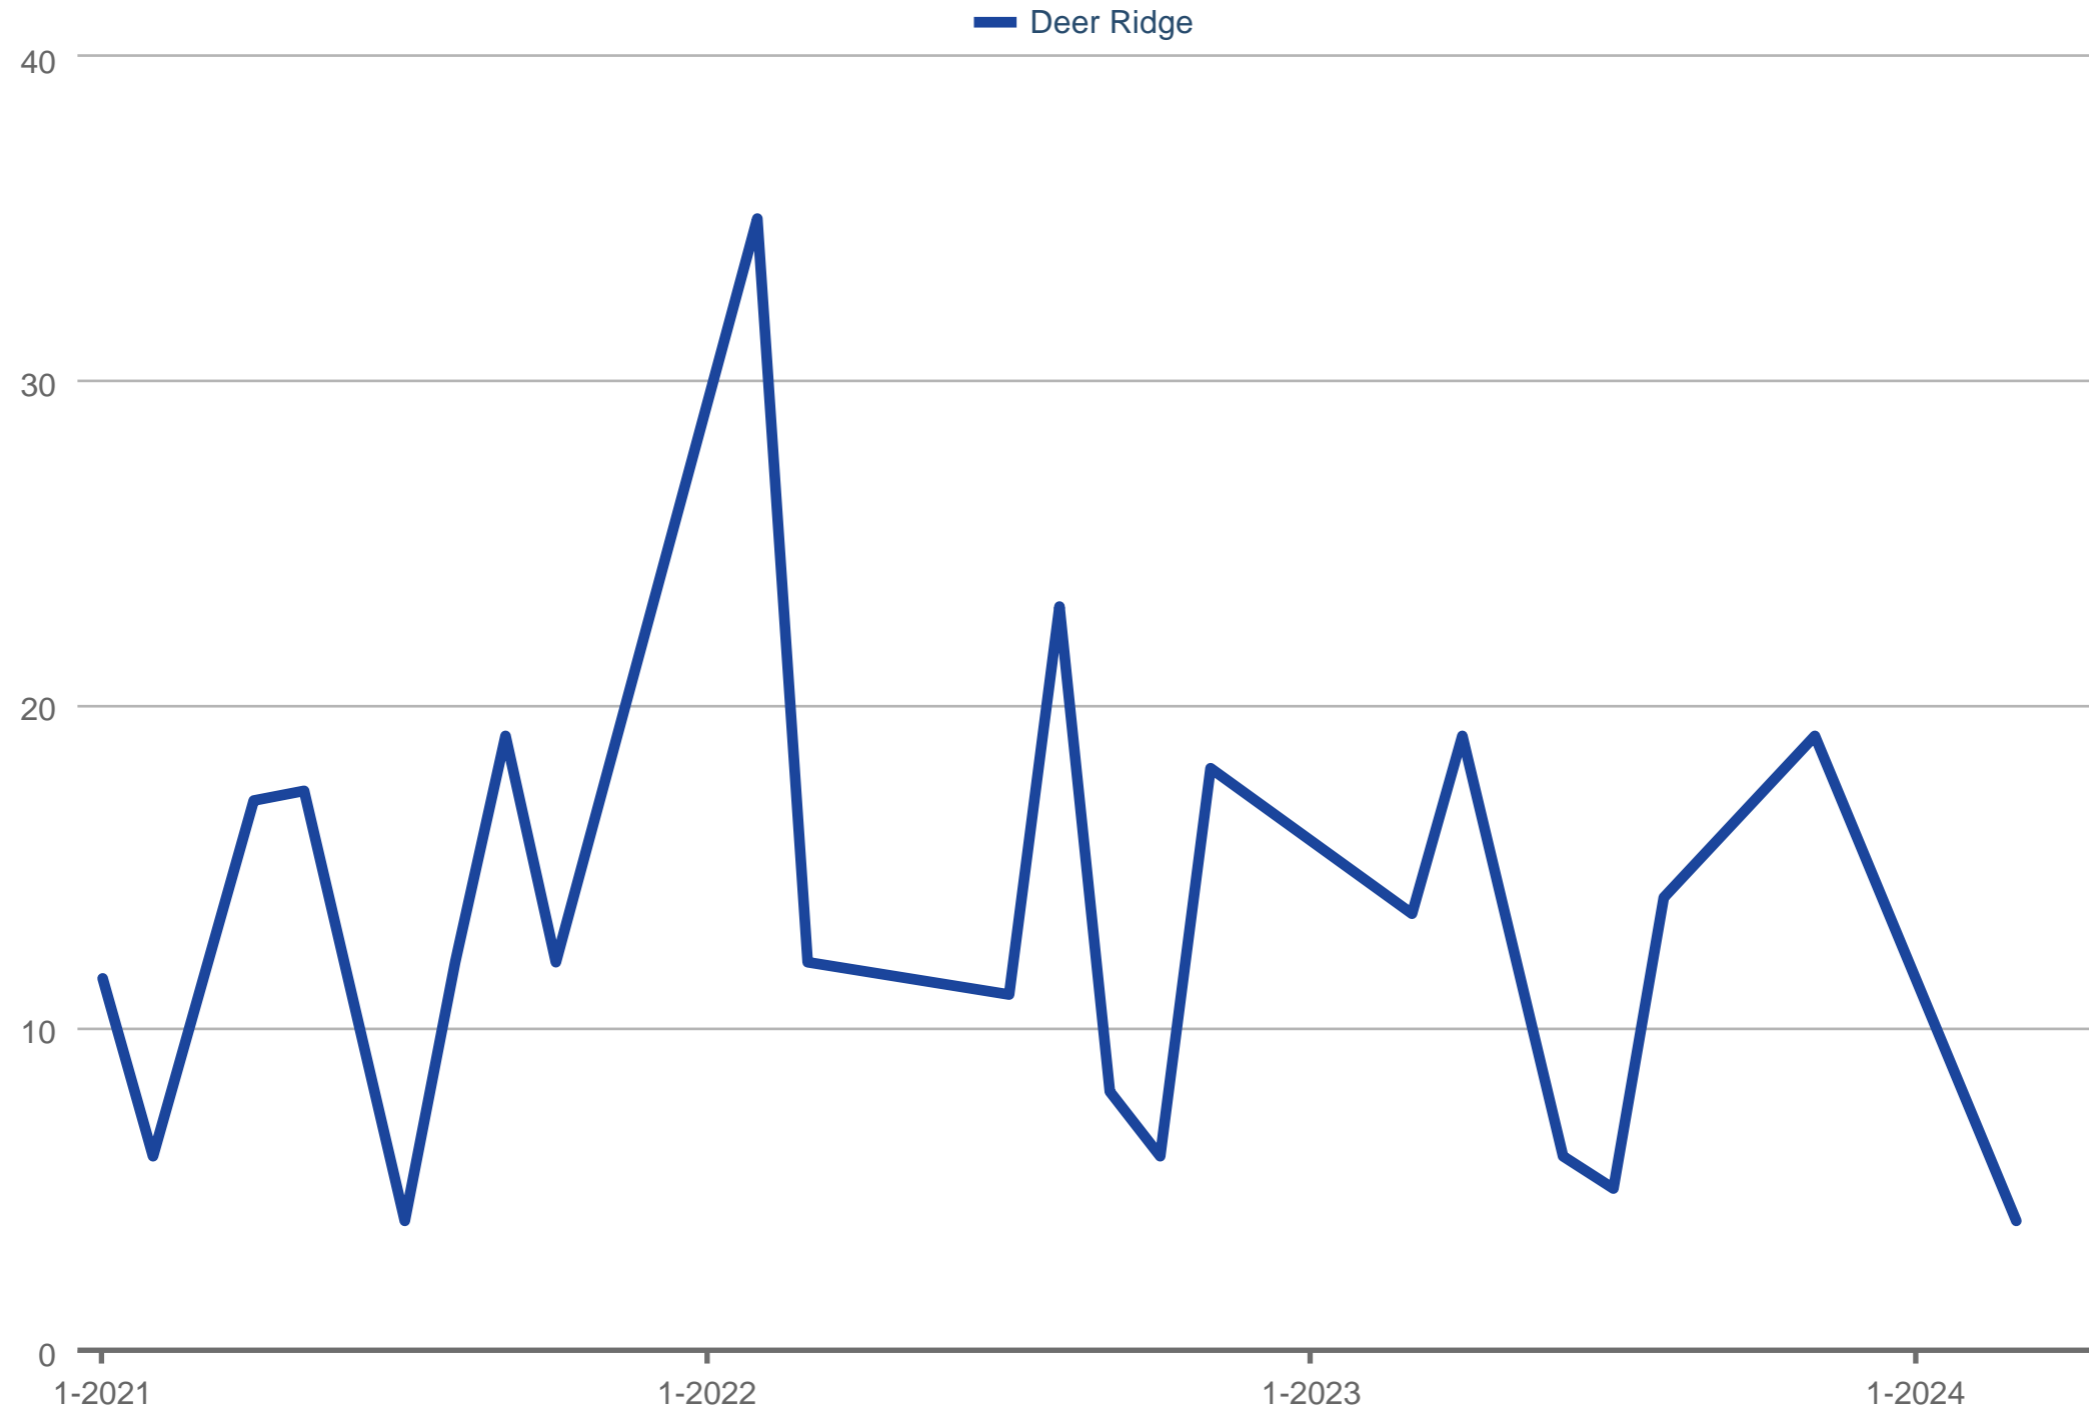

### Average Showings to Pending

Deer Ridge

Each data point is one month of activity. Data is from May 3, 2024.