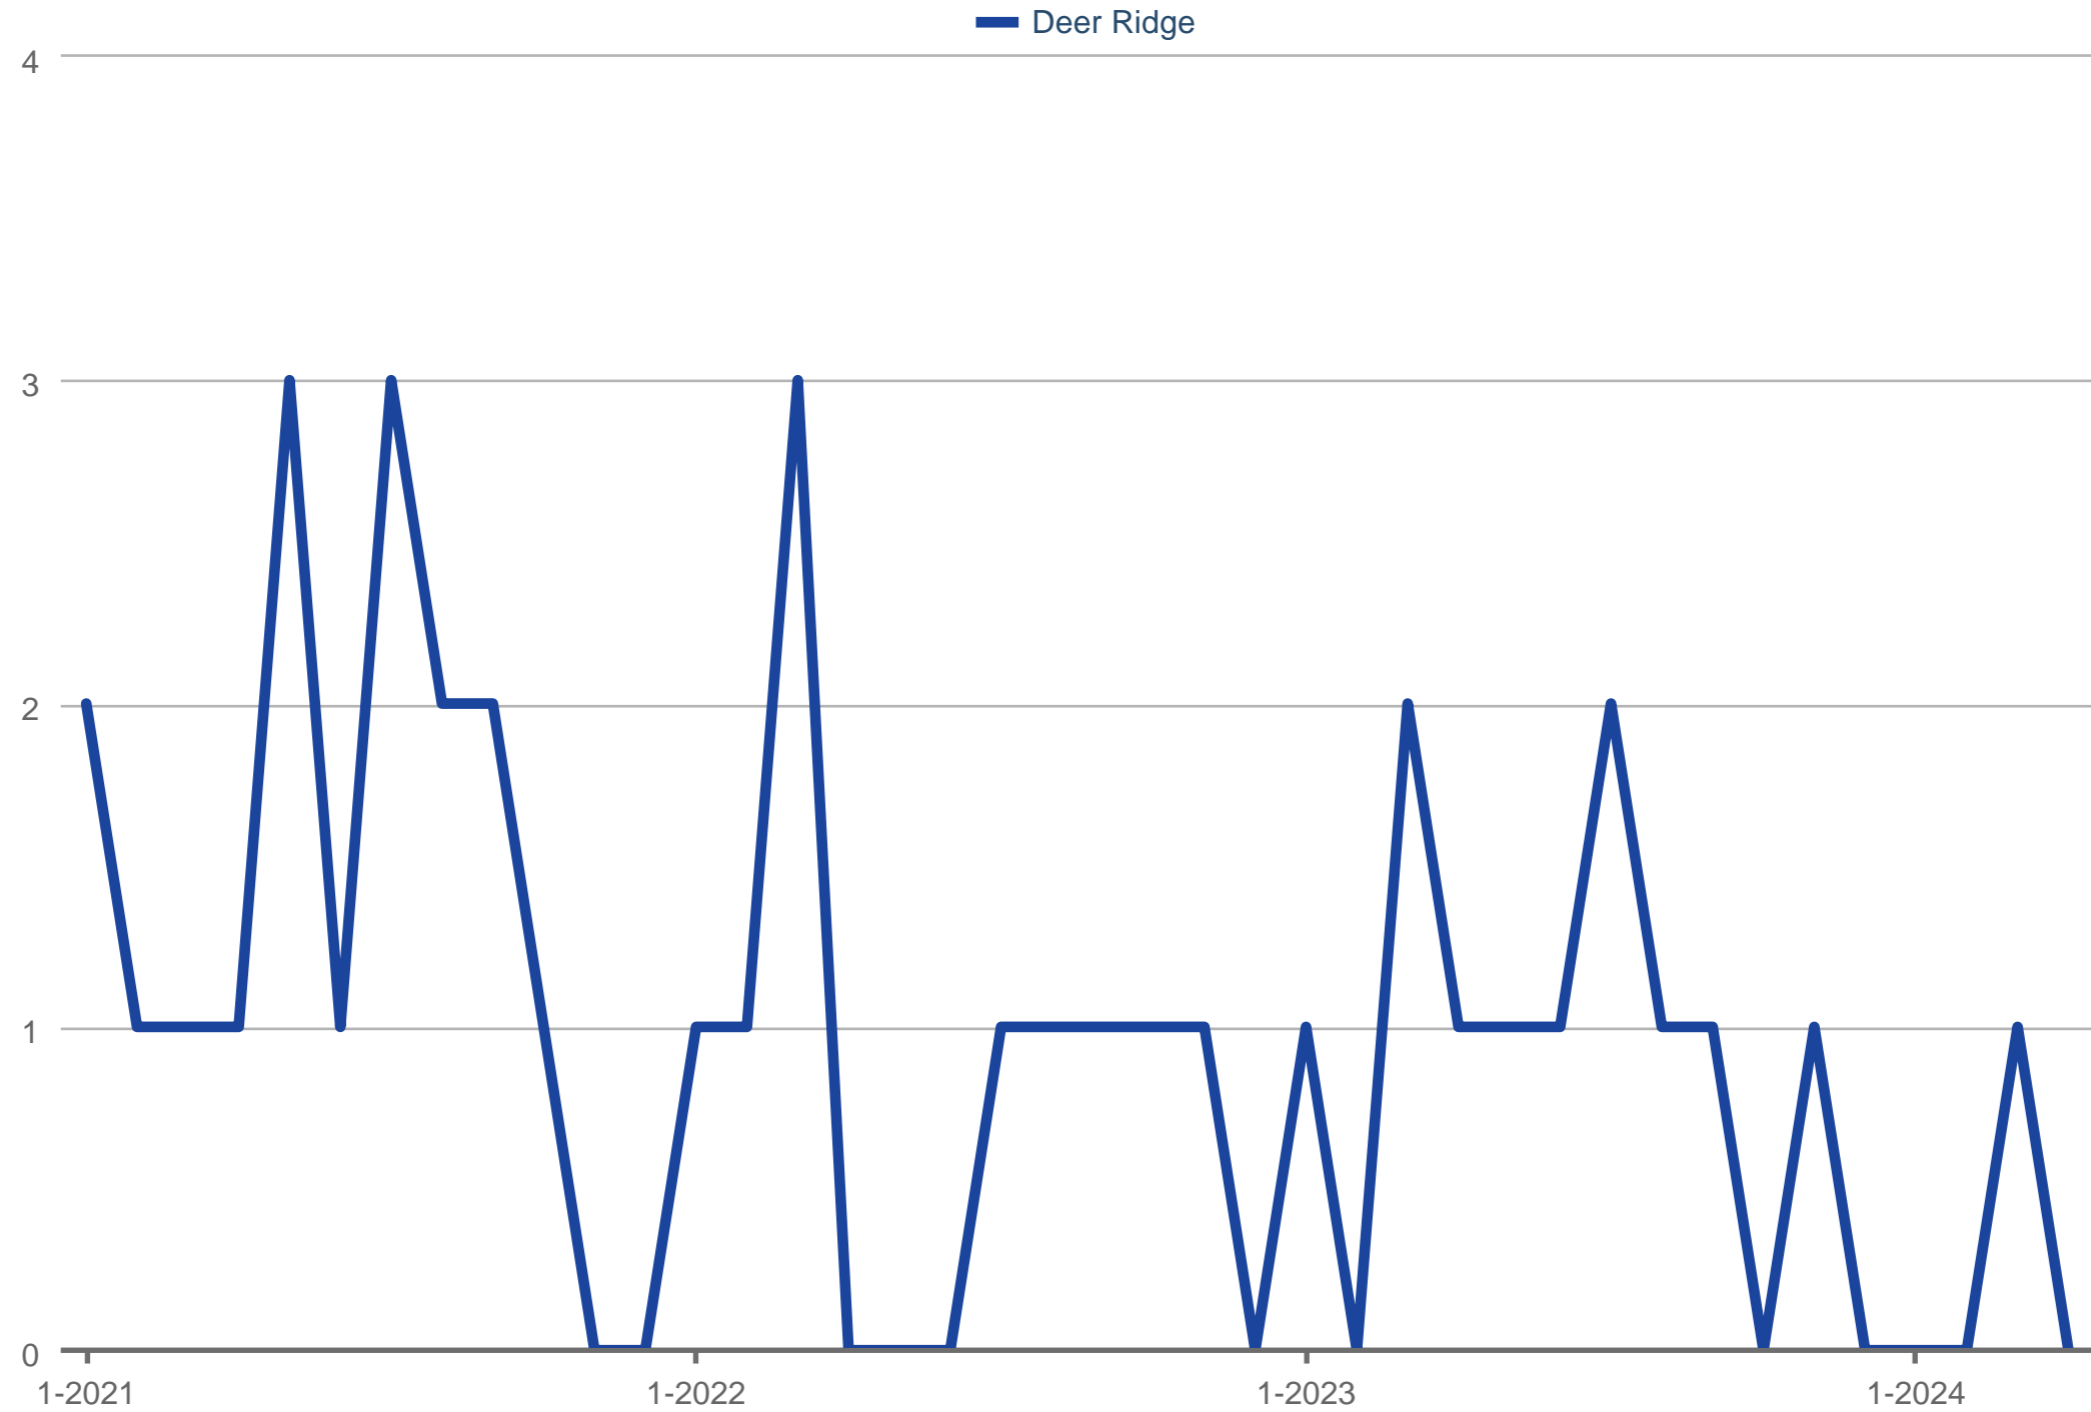

Pending Sales

Deer Ridge

Each data point is one month of activity. Data is from May 4, 2024.