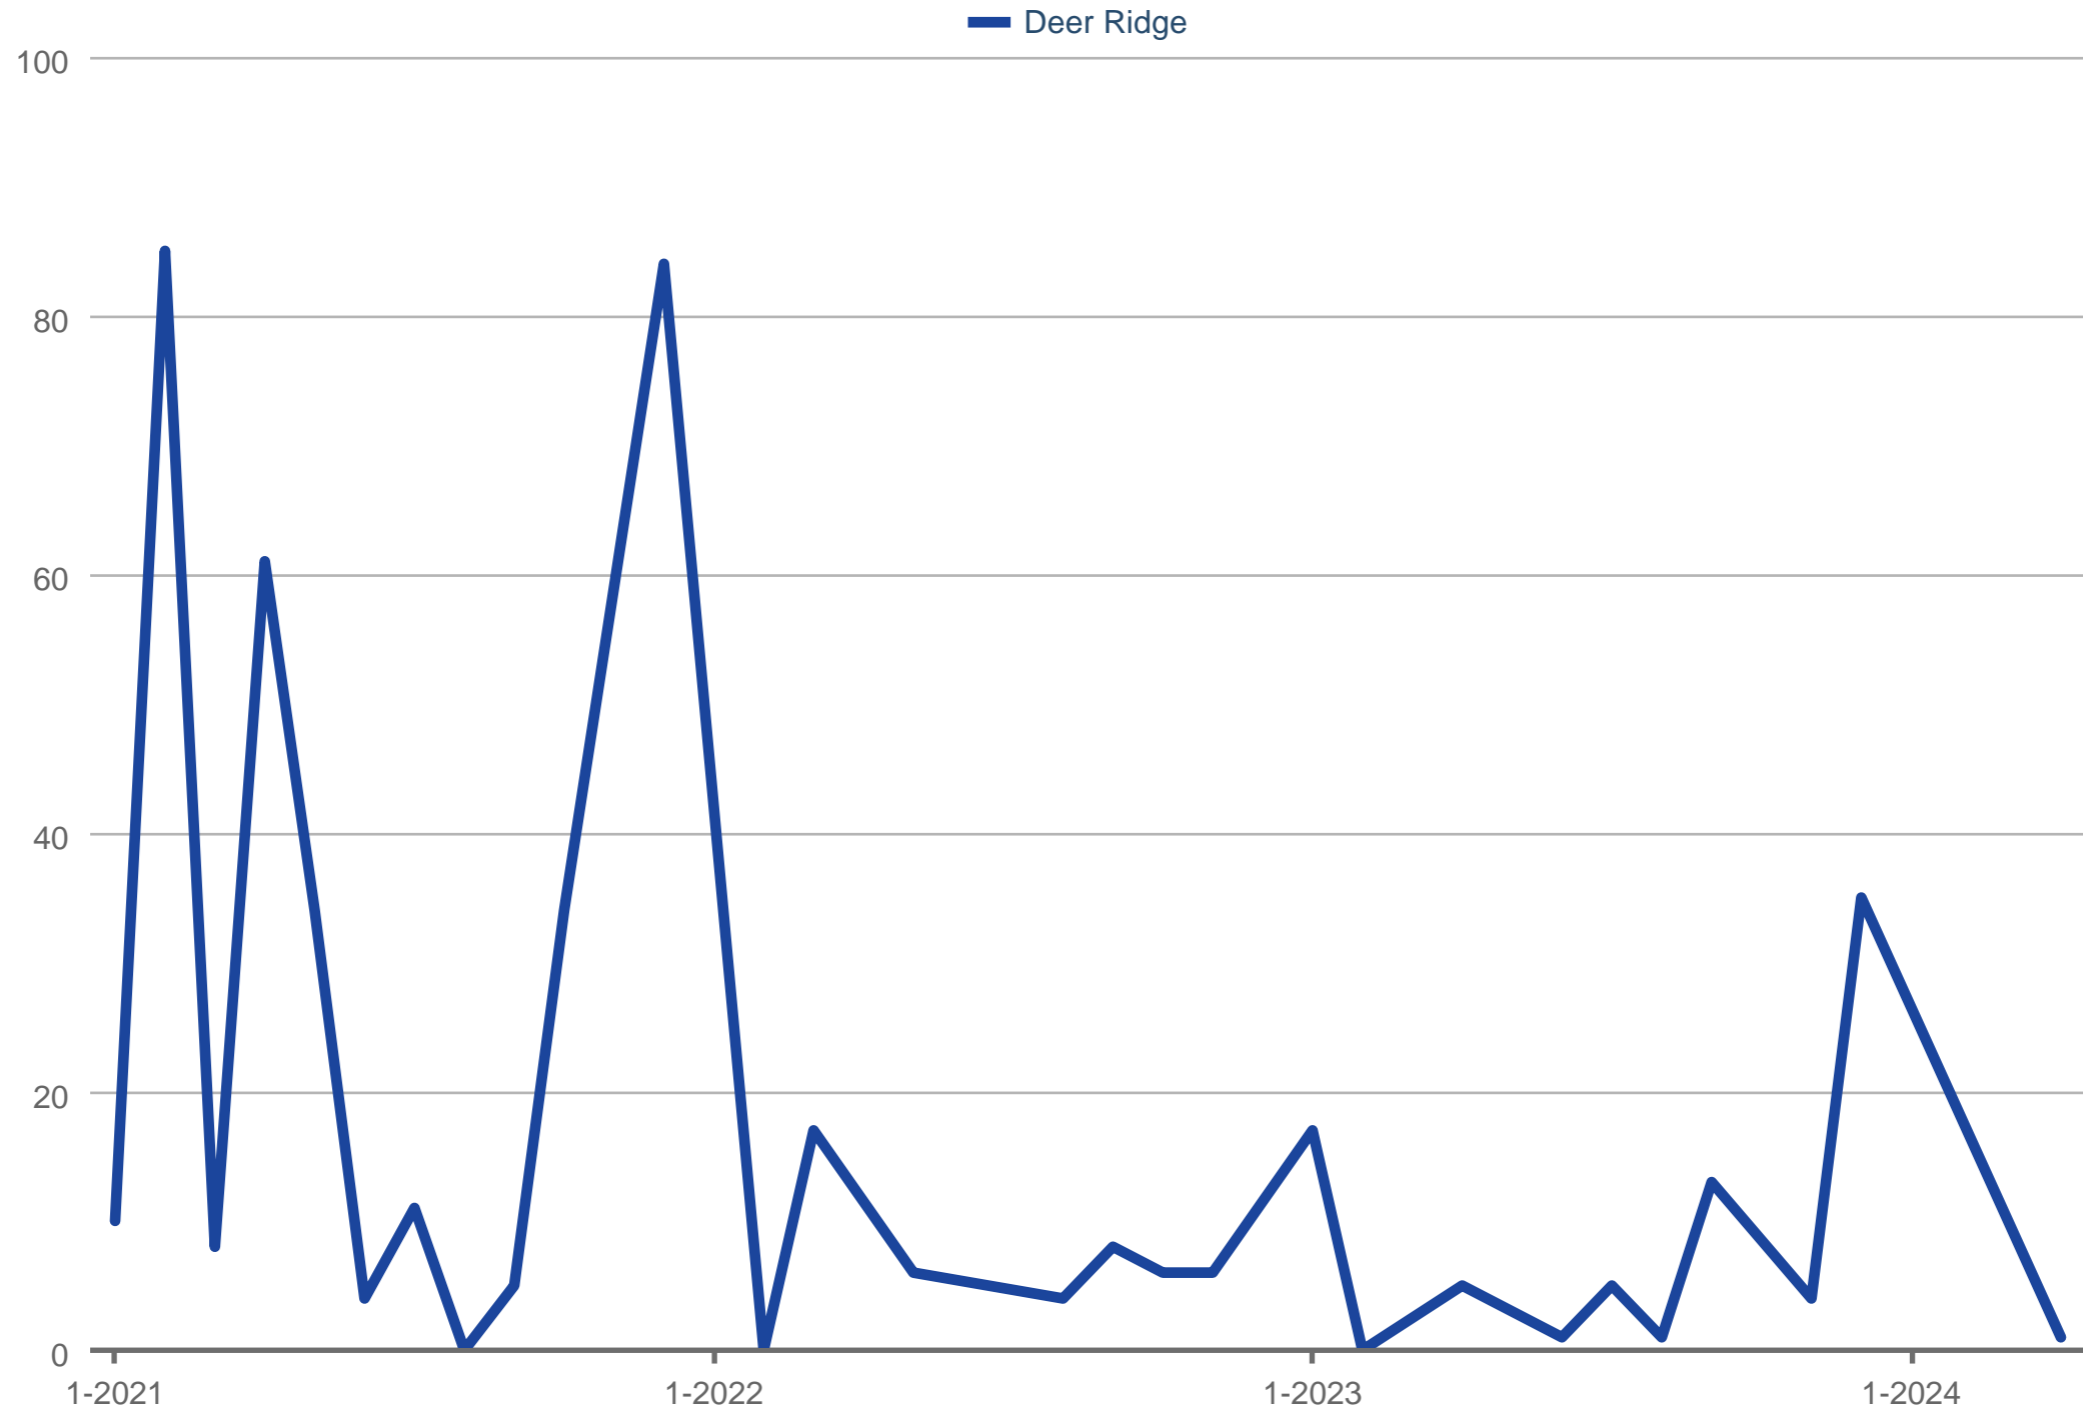

Average Days on Market

Deer Ridge

Each data point is one month of activity. Data is from May 6, 2024.