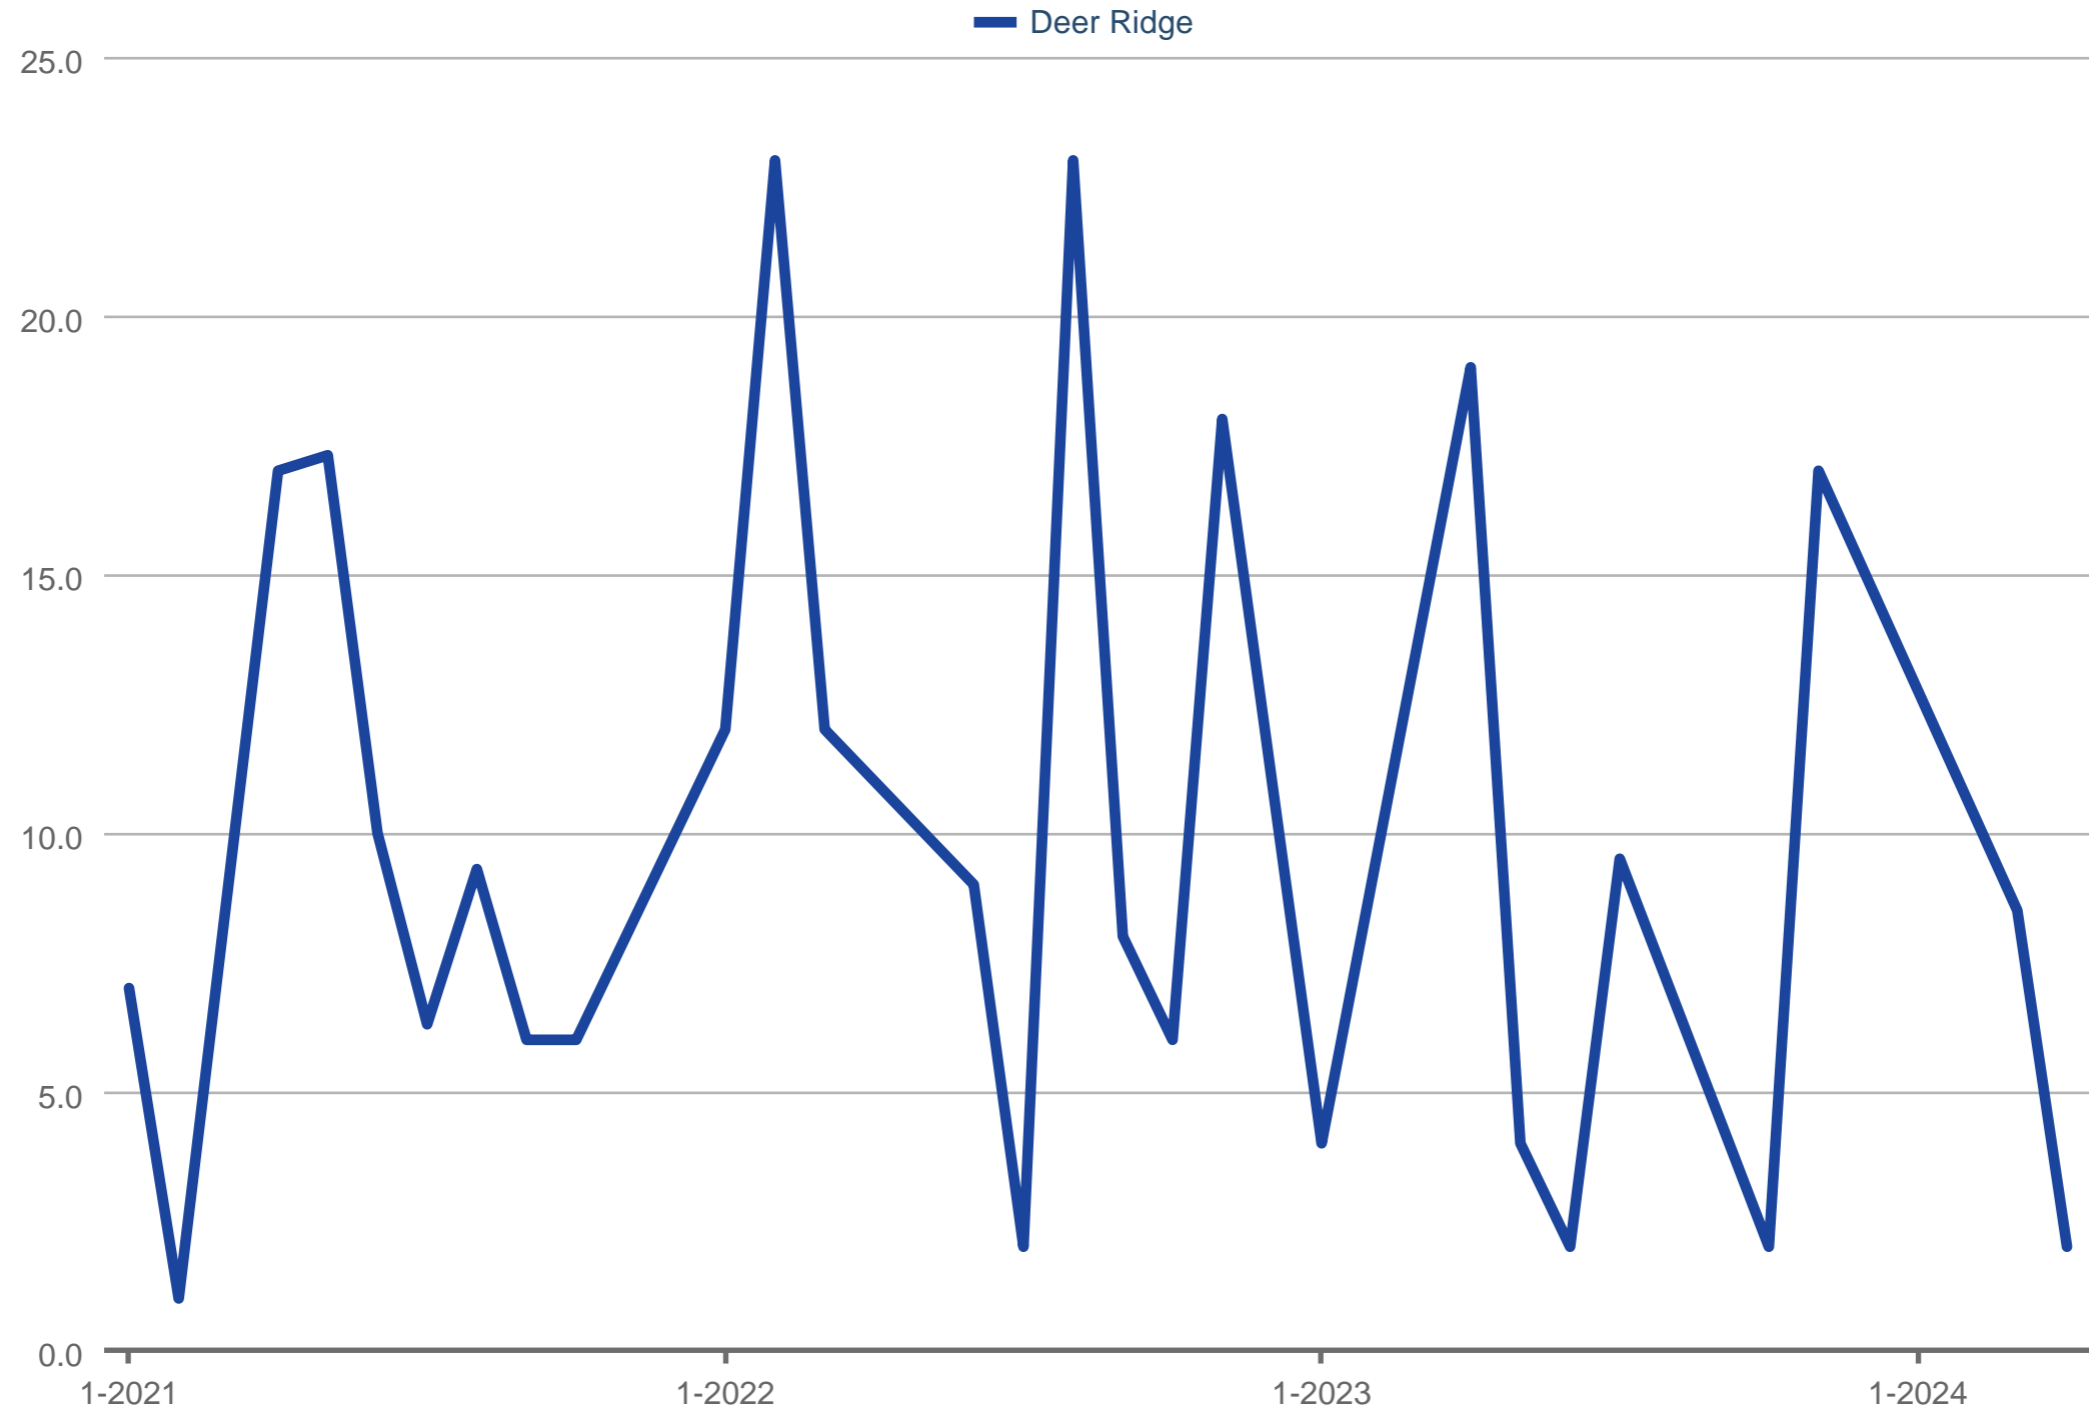

Showings Per Listing

Deer Ridge

Each data point is one month of activity. Data is from May 4, 2024.