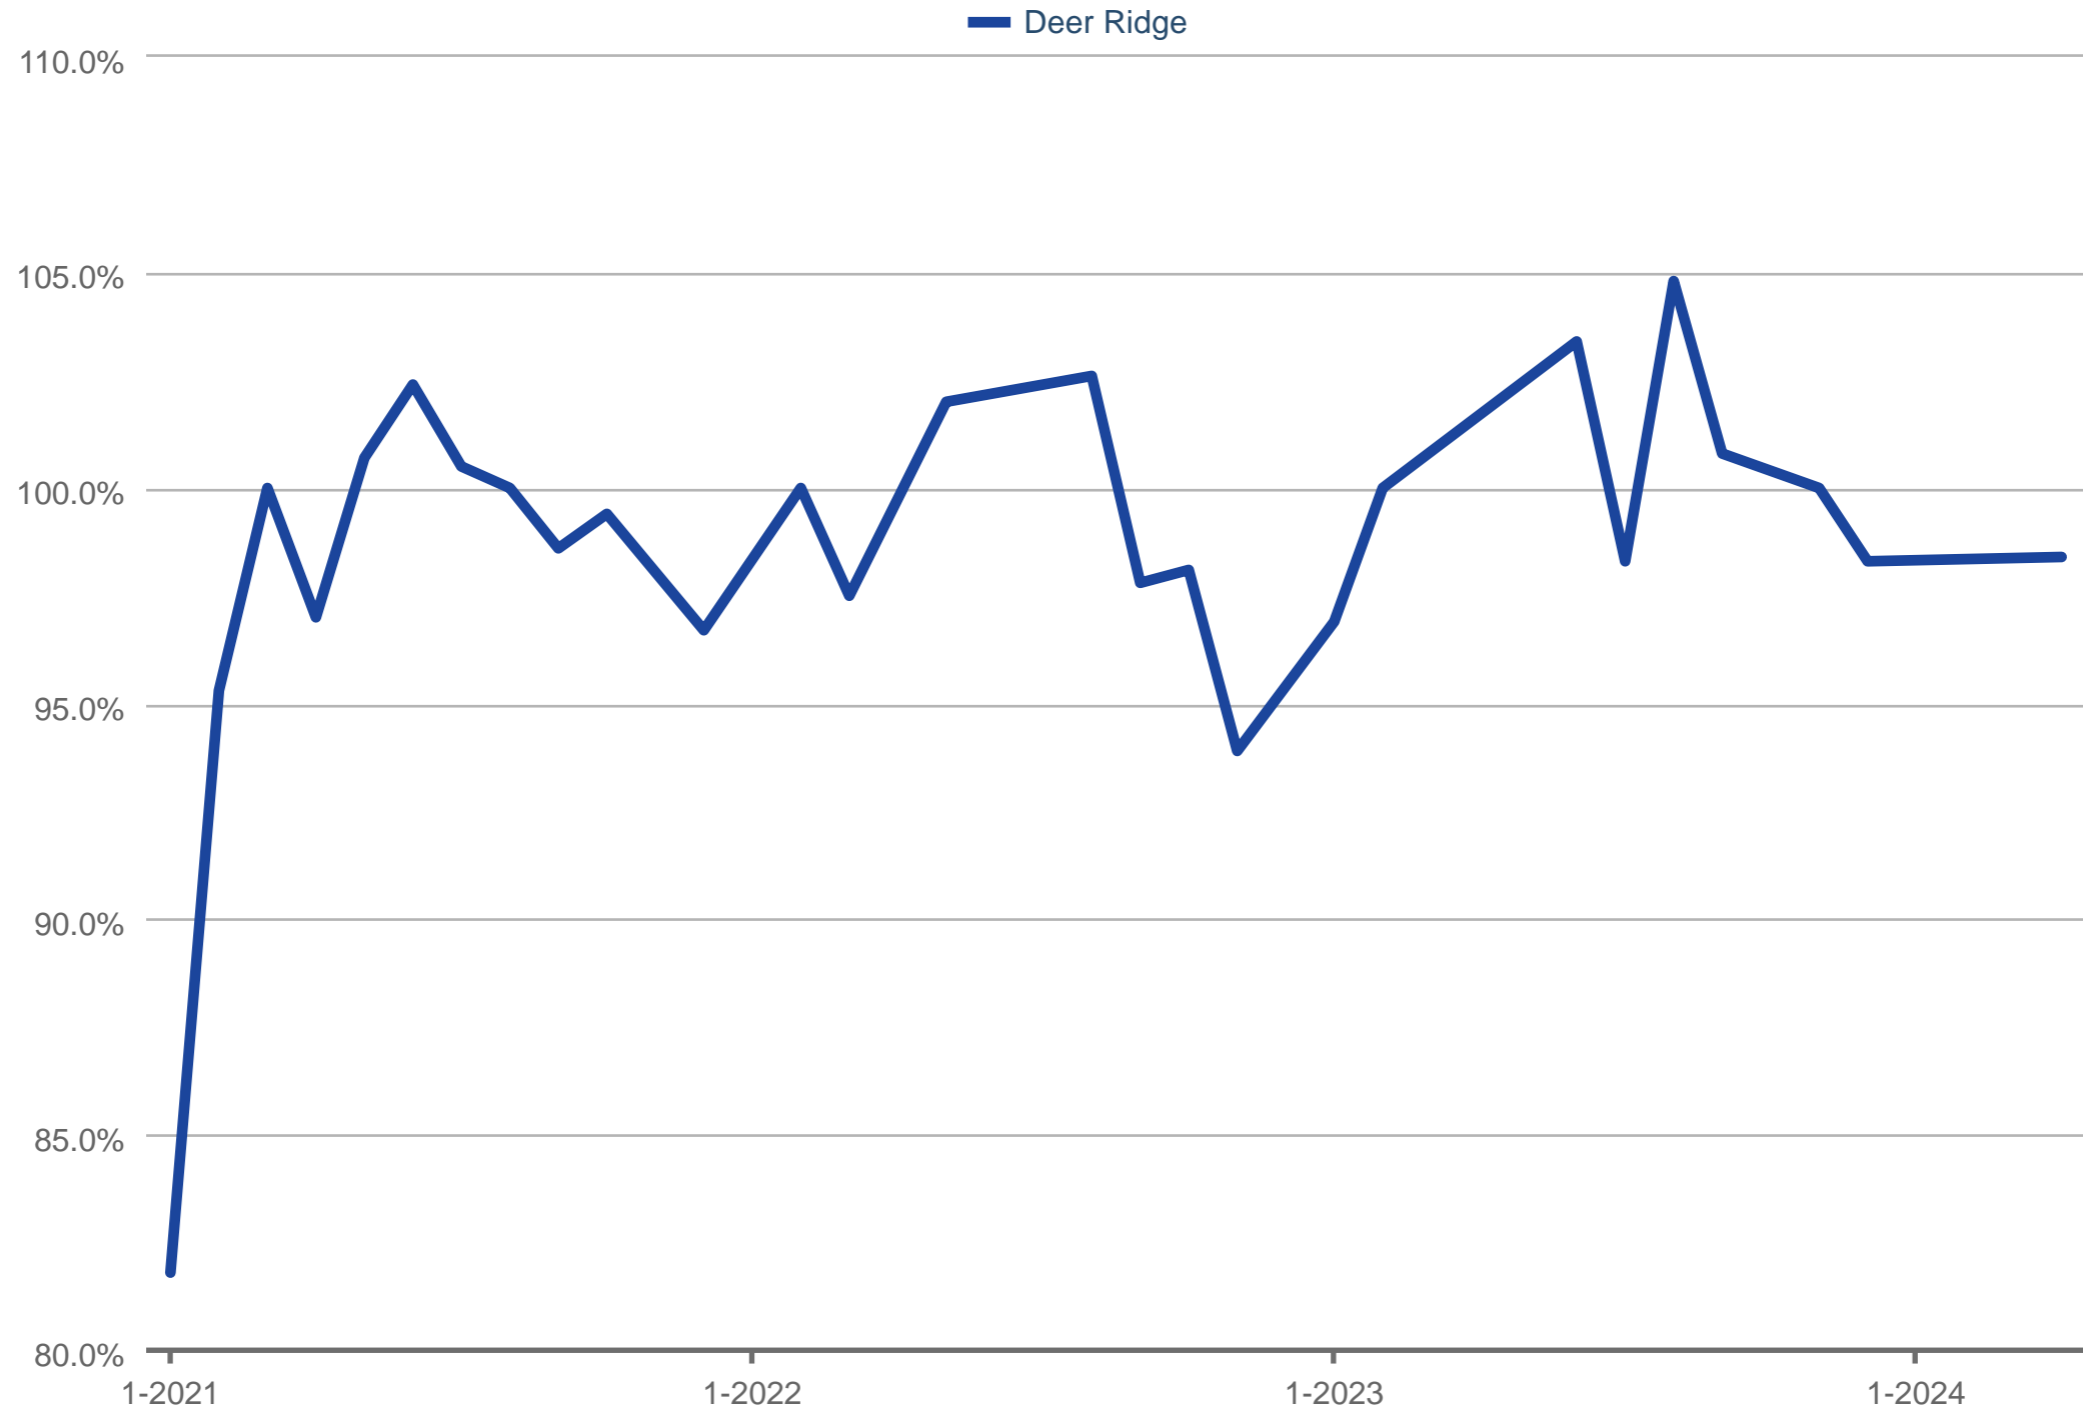

### Average Percent of Last List Price

Deer Ridge

Each data point is one month of activity. Data is from May 4, 2024.