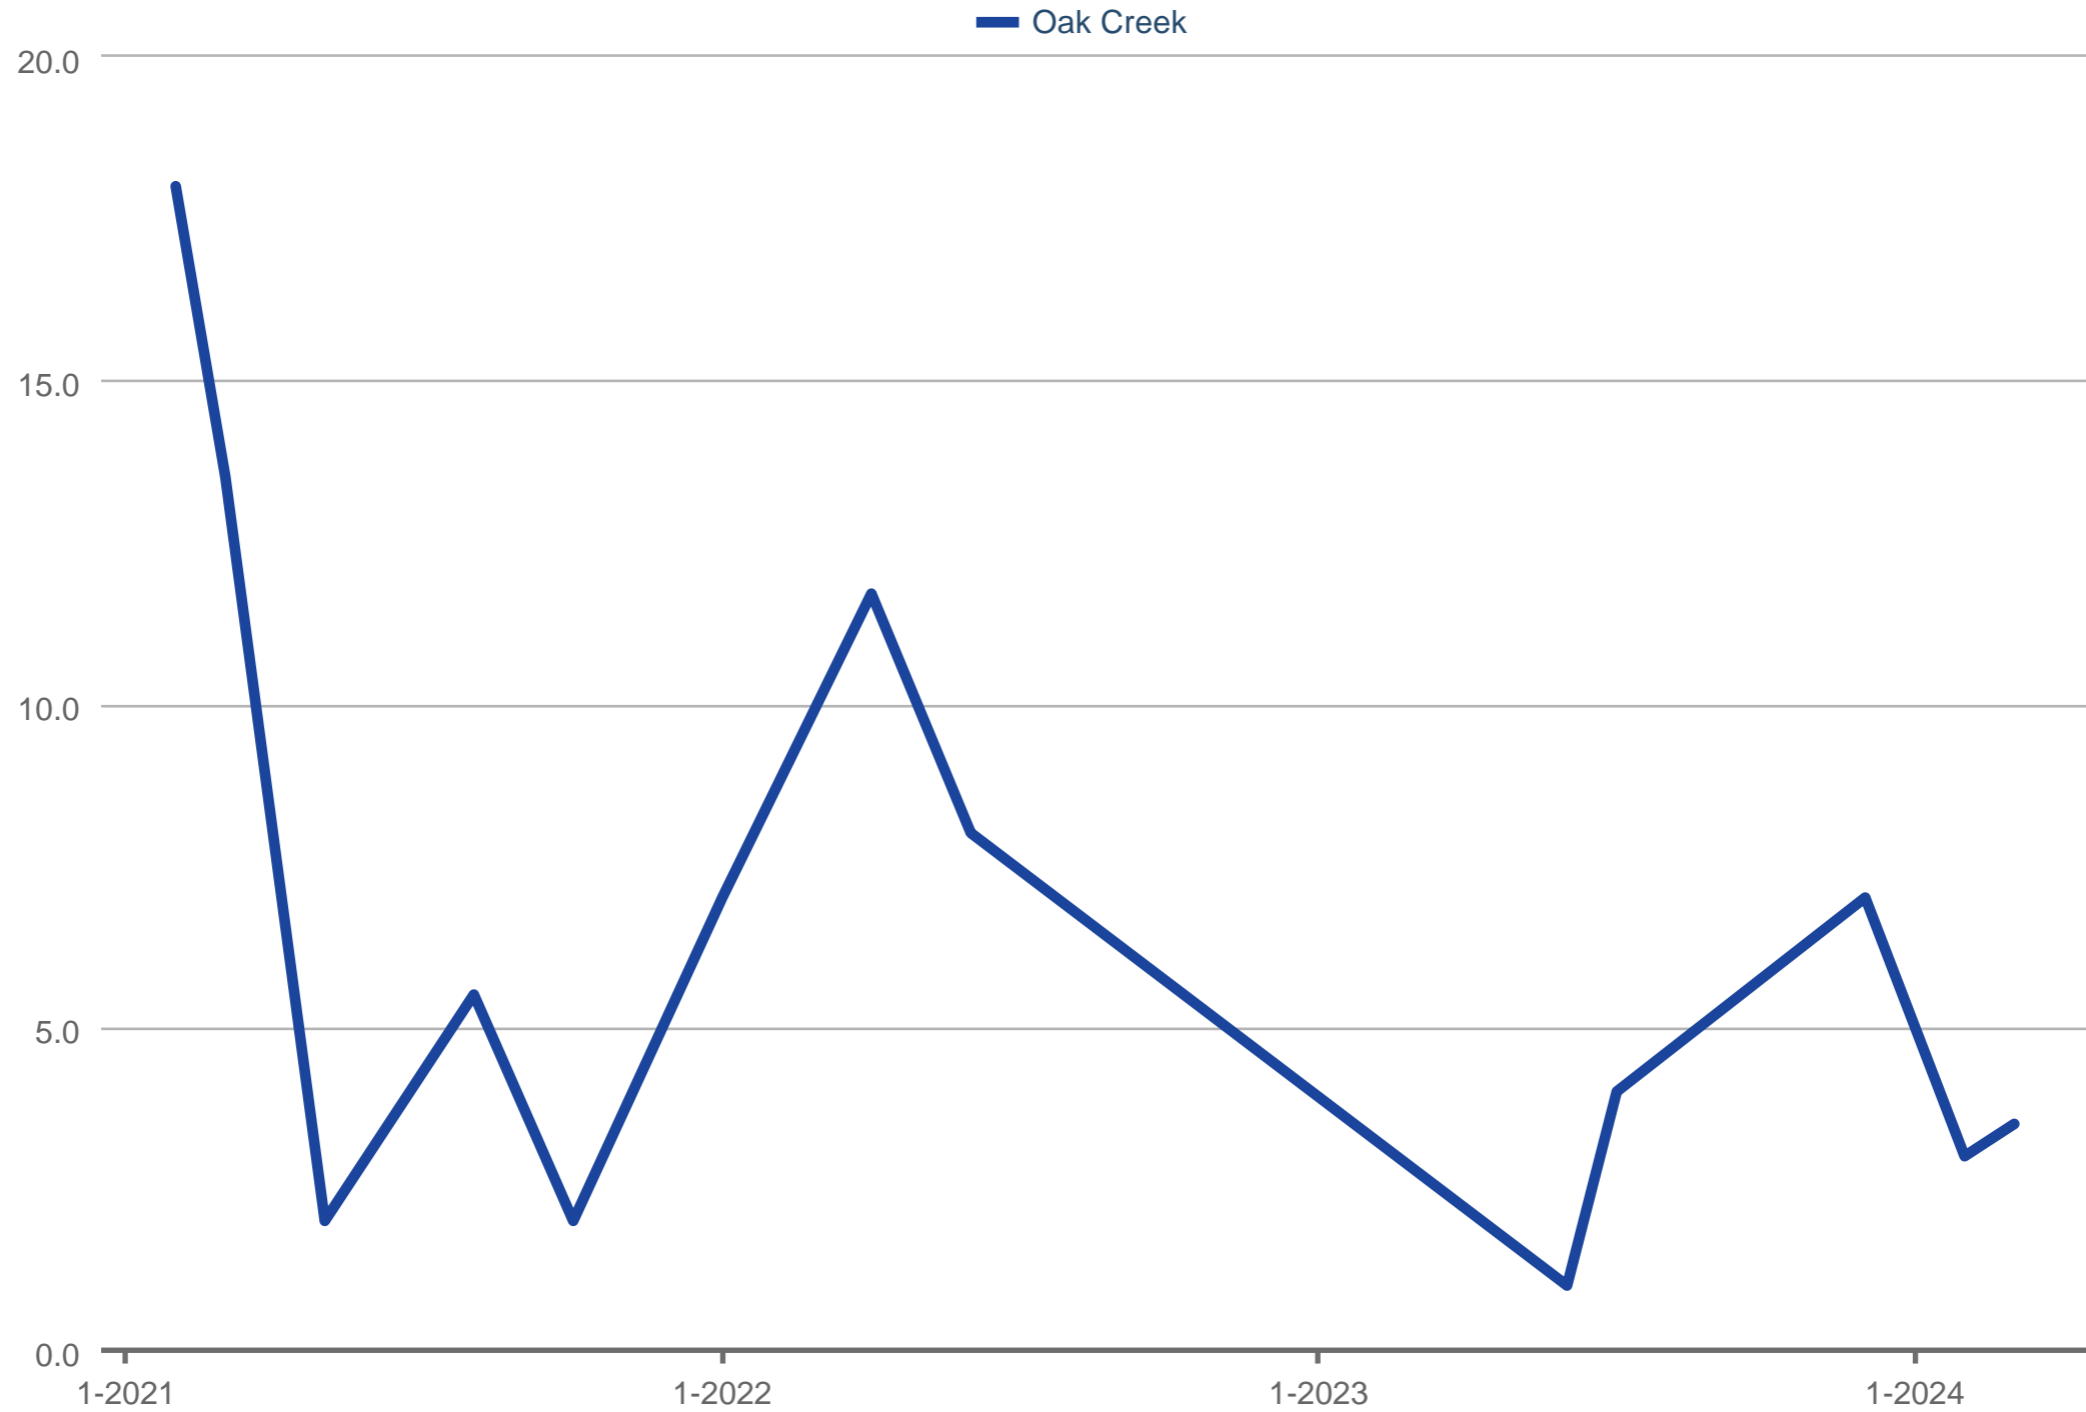

### Average Showings to Pending

Oak Creek

Each data point is one month of activity. Data is from May 1, 2024.