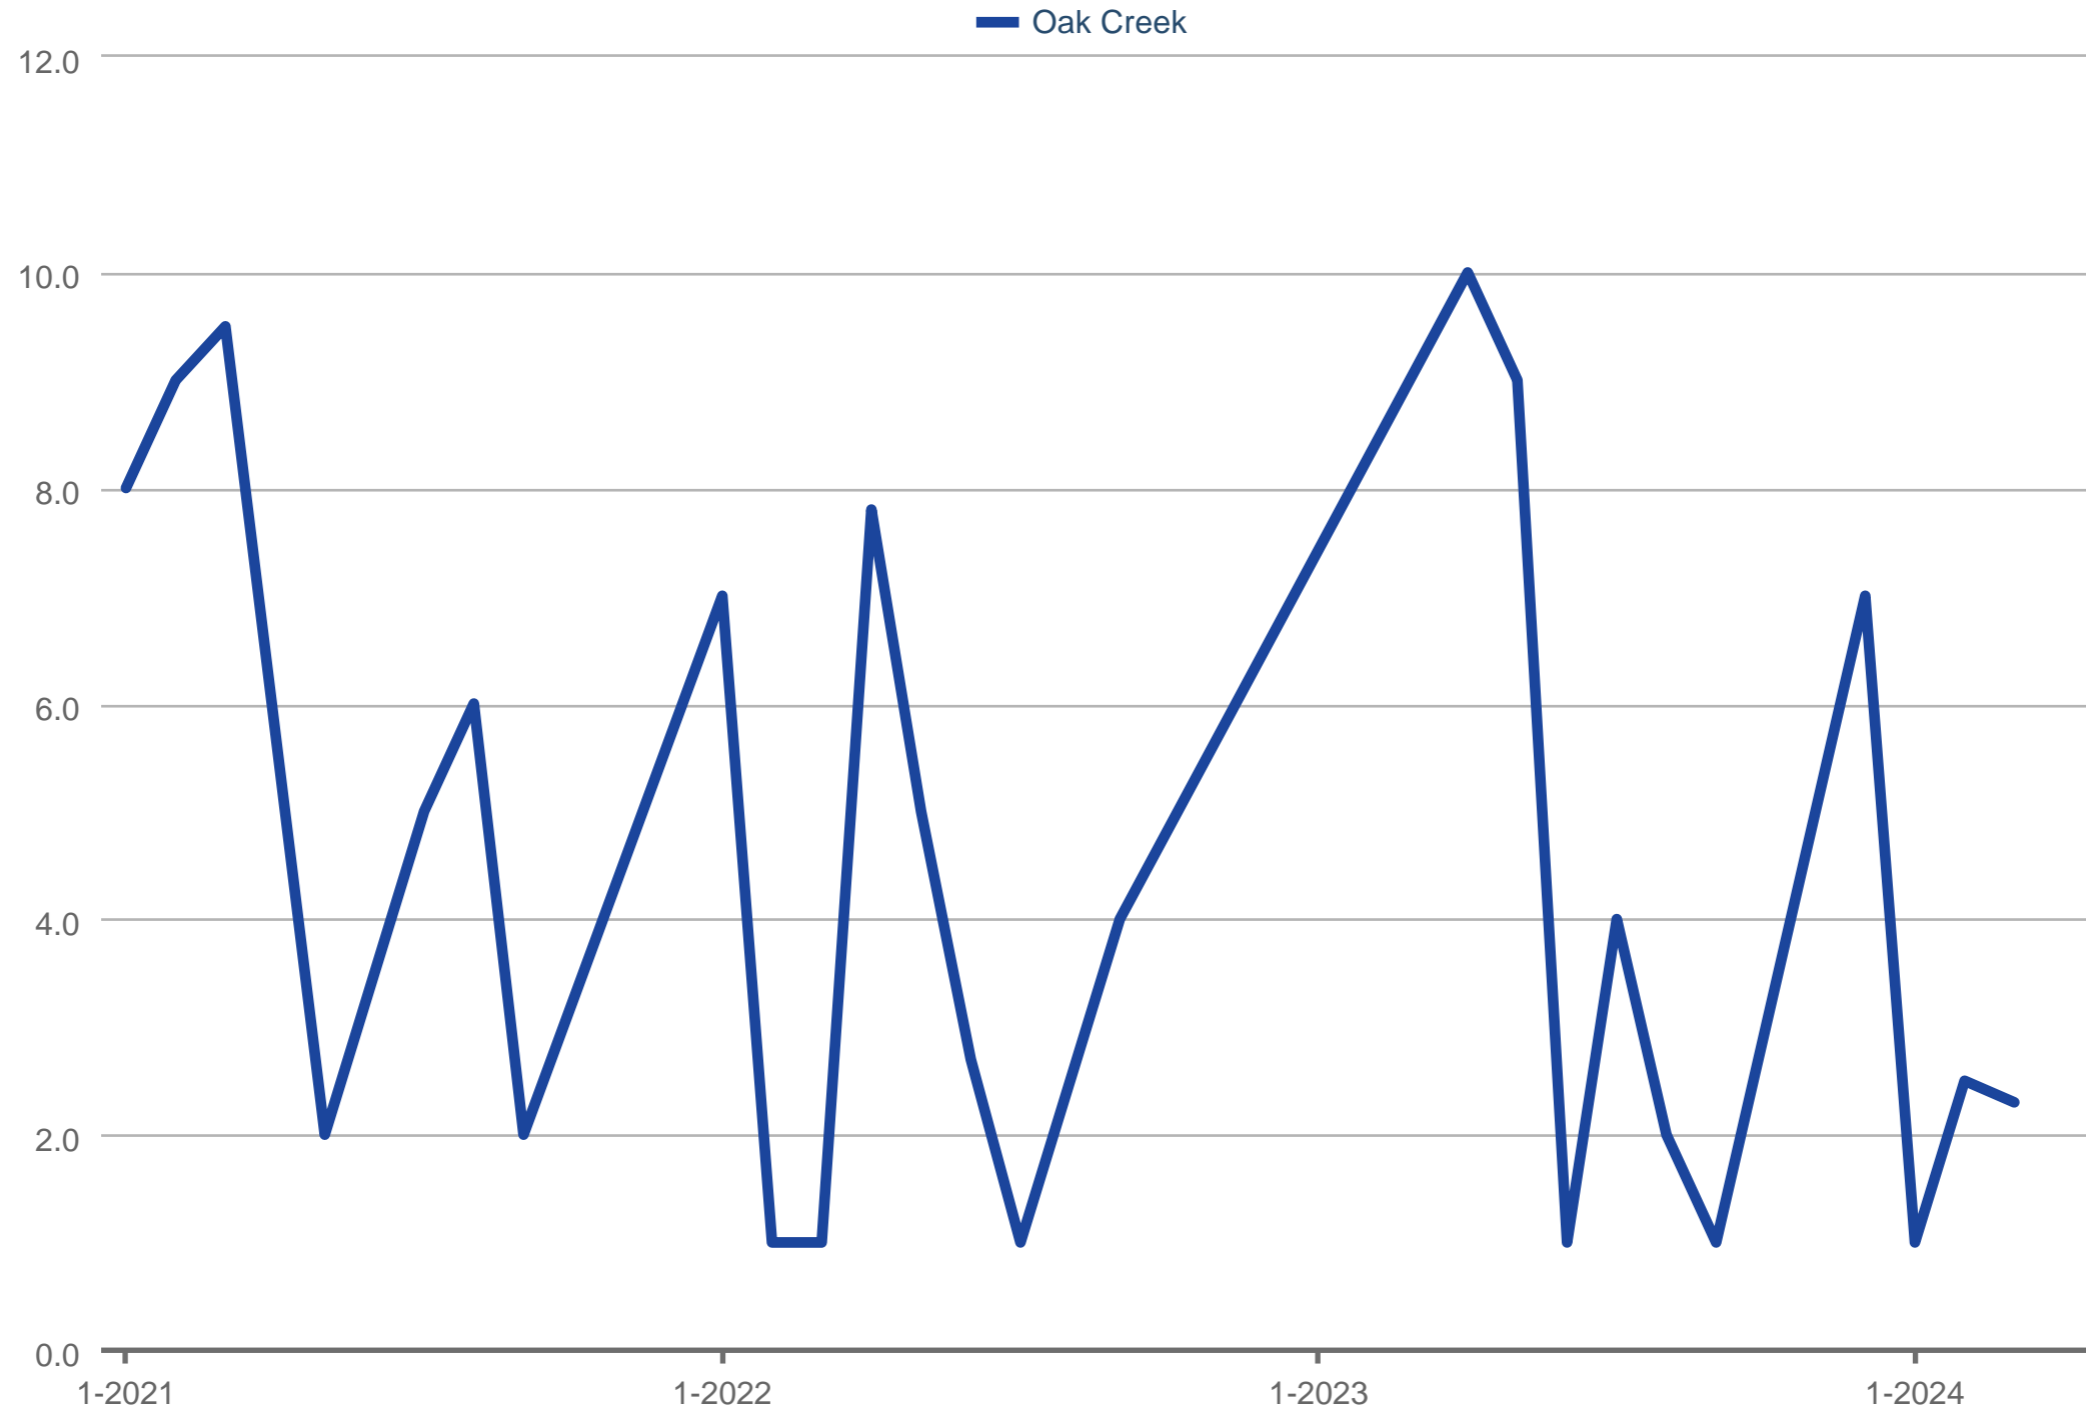

Showings Per Listing

Oak Creek

Each data point is one month of activity. Data is from May 1, 2024.