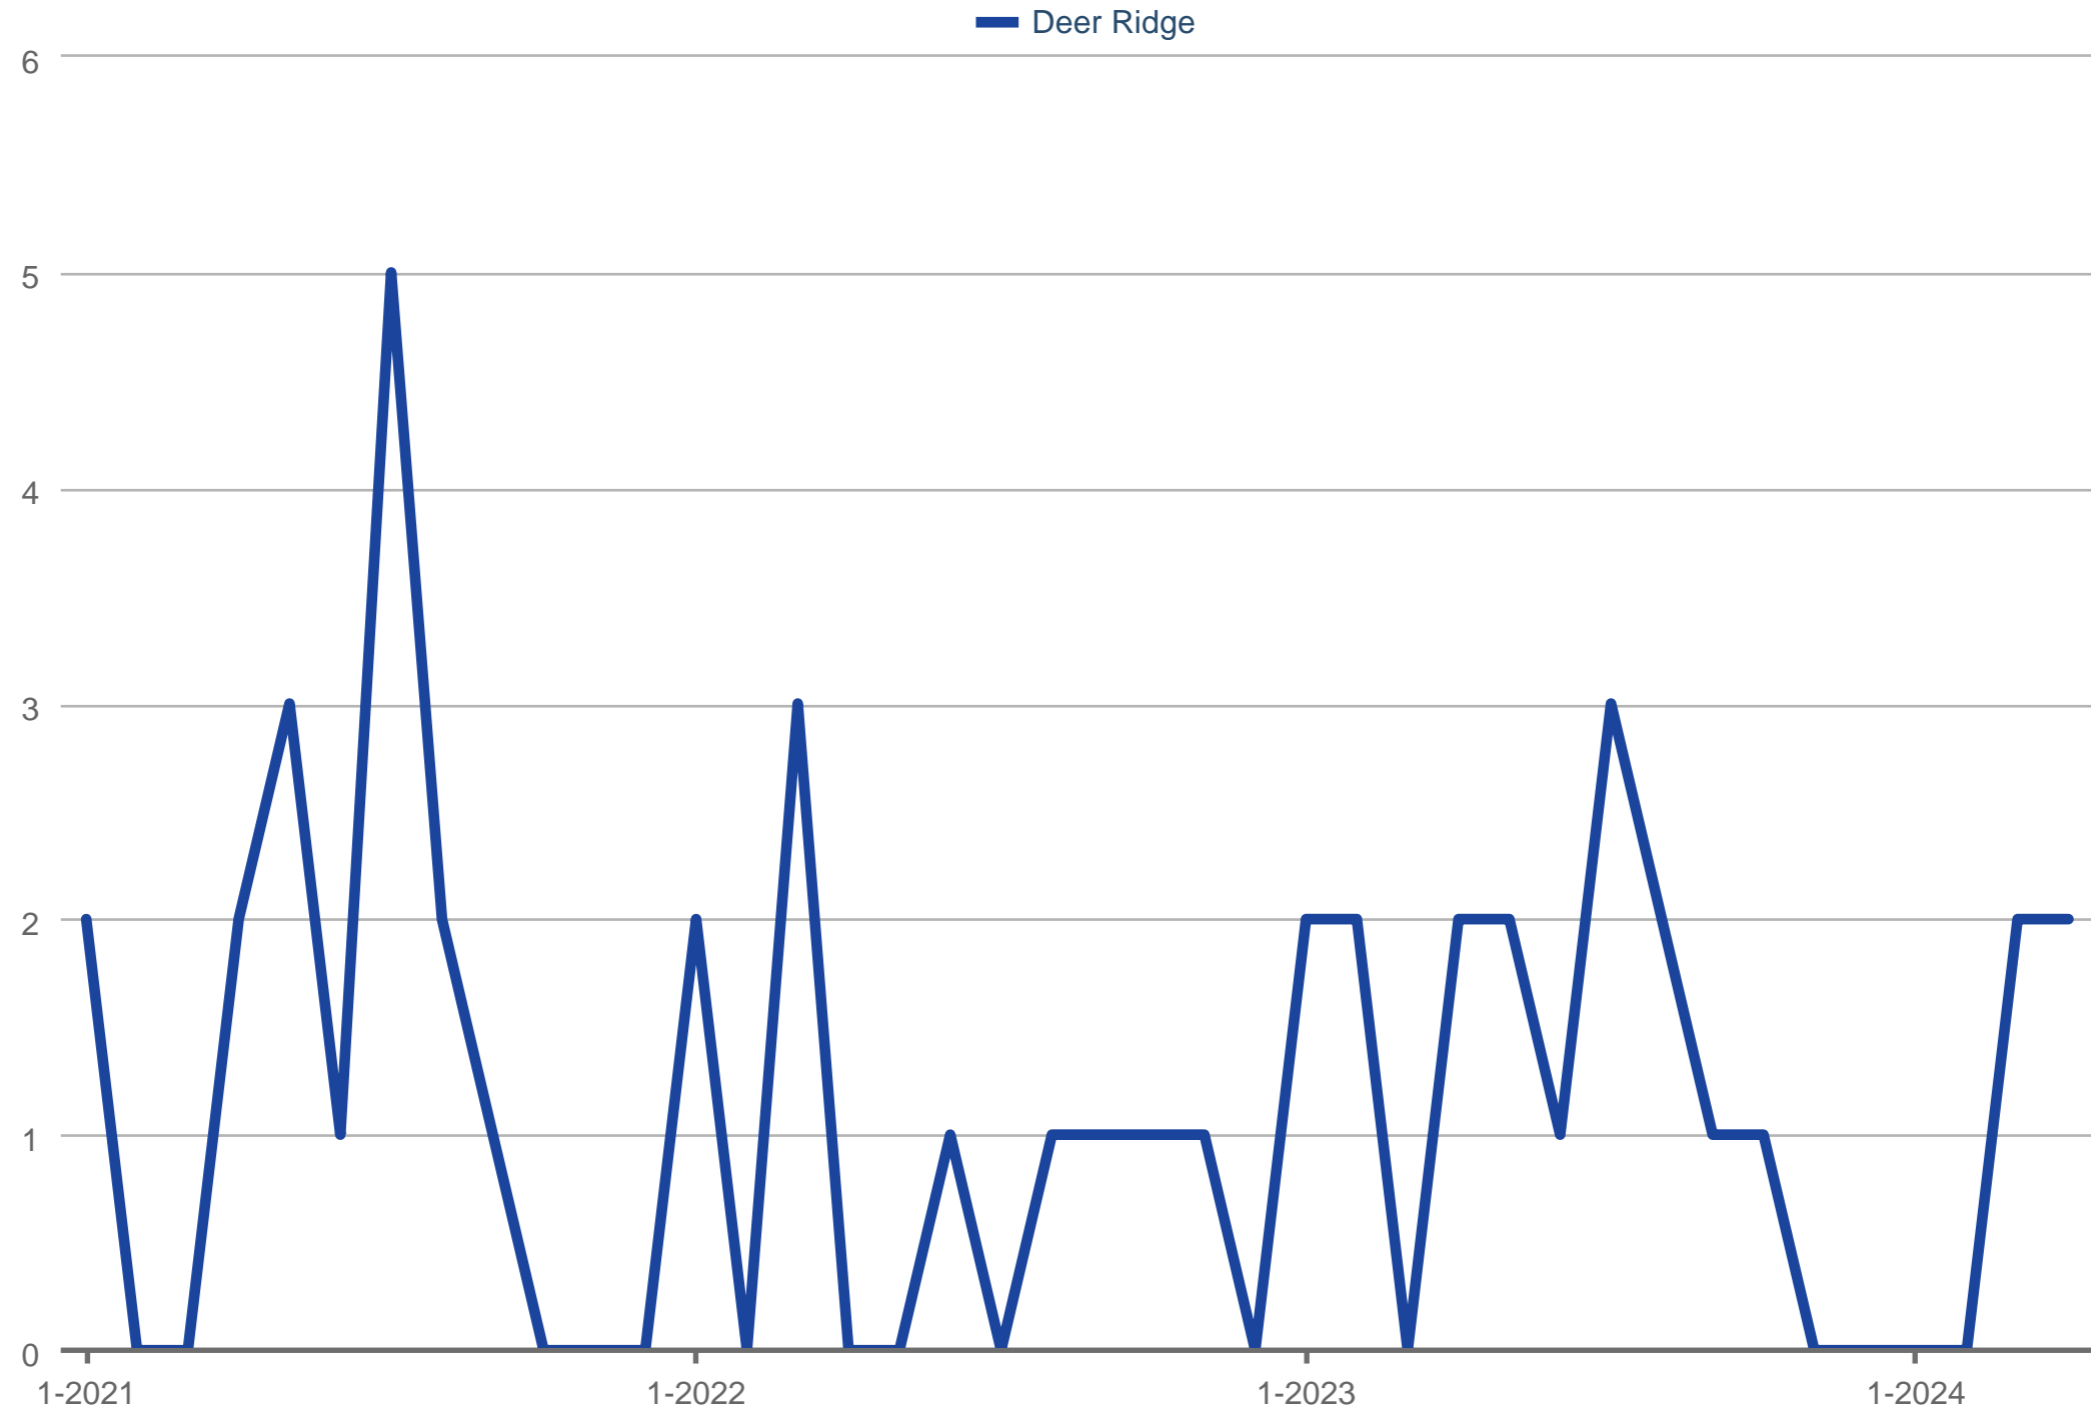

New Listings

Deer Ridge

Each data point is one month of activity. Data is from May 4, 2024.