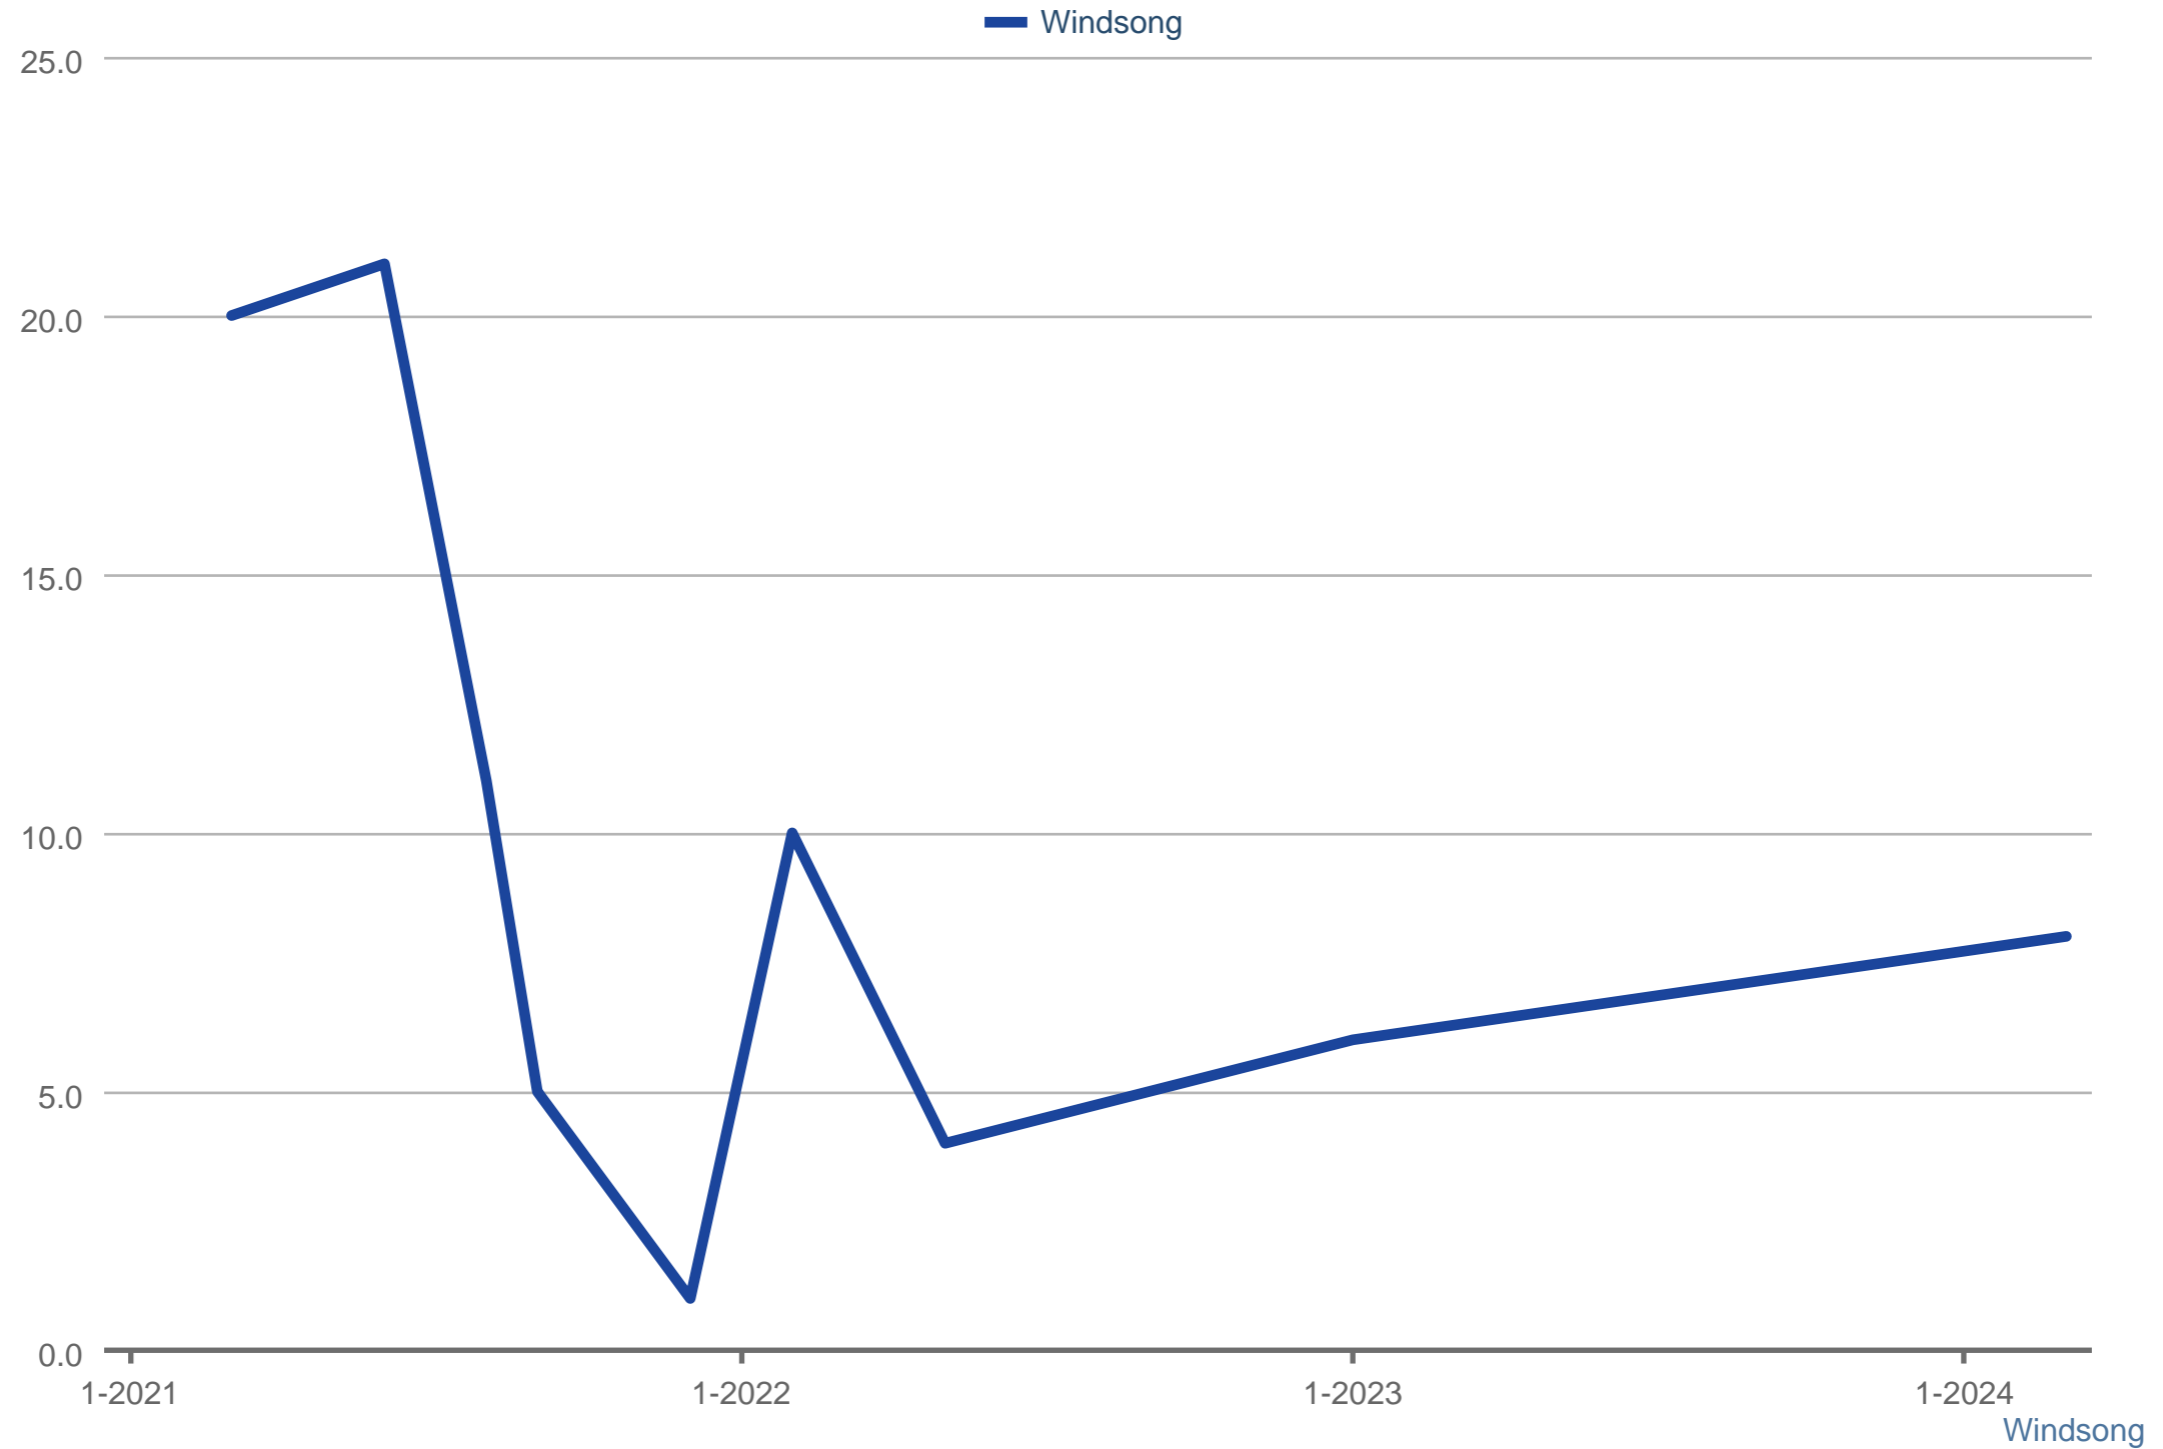

Average Showings to Pending

Each data point is one month of activity. Data is from April 25, 2024.