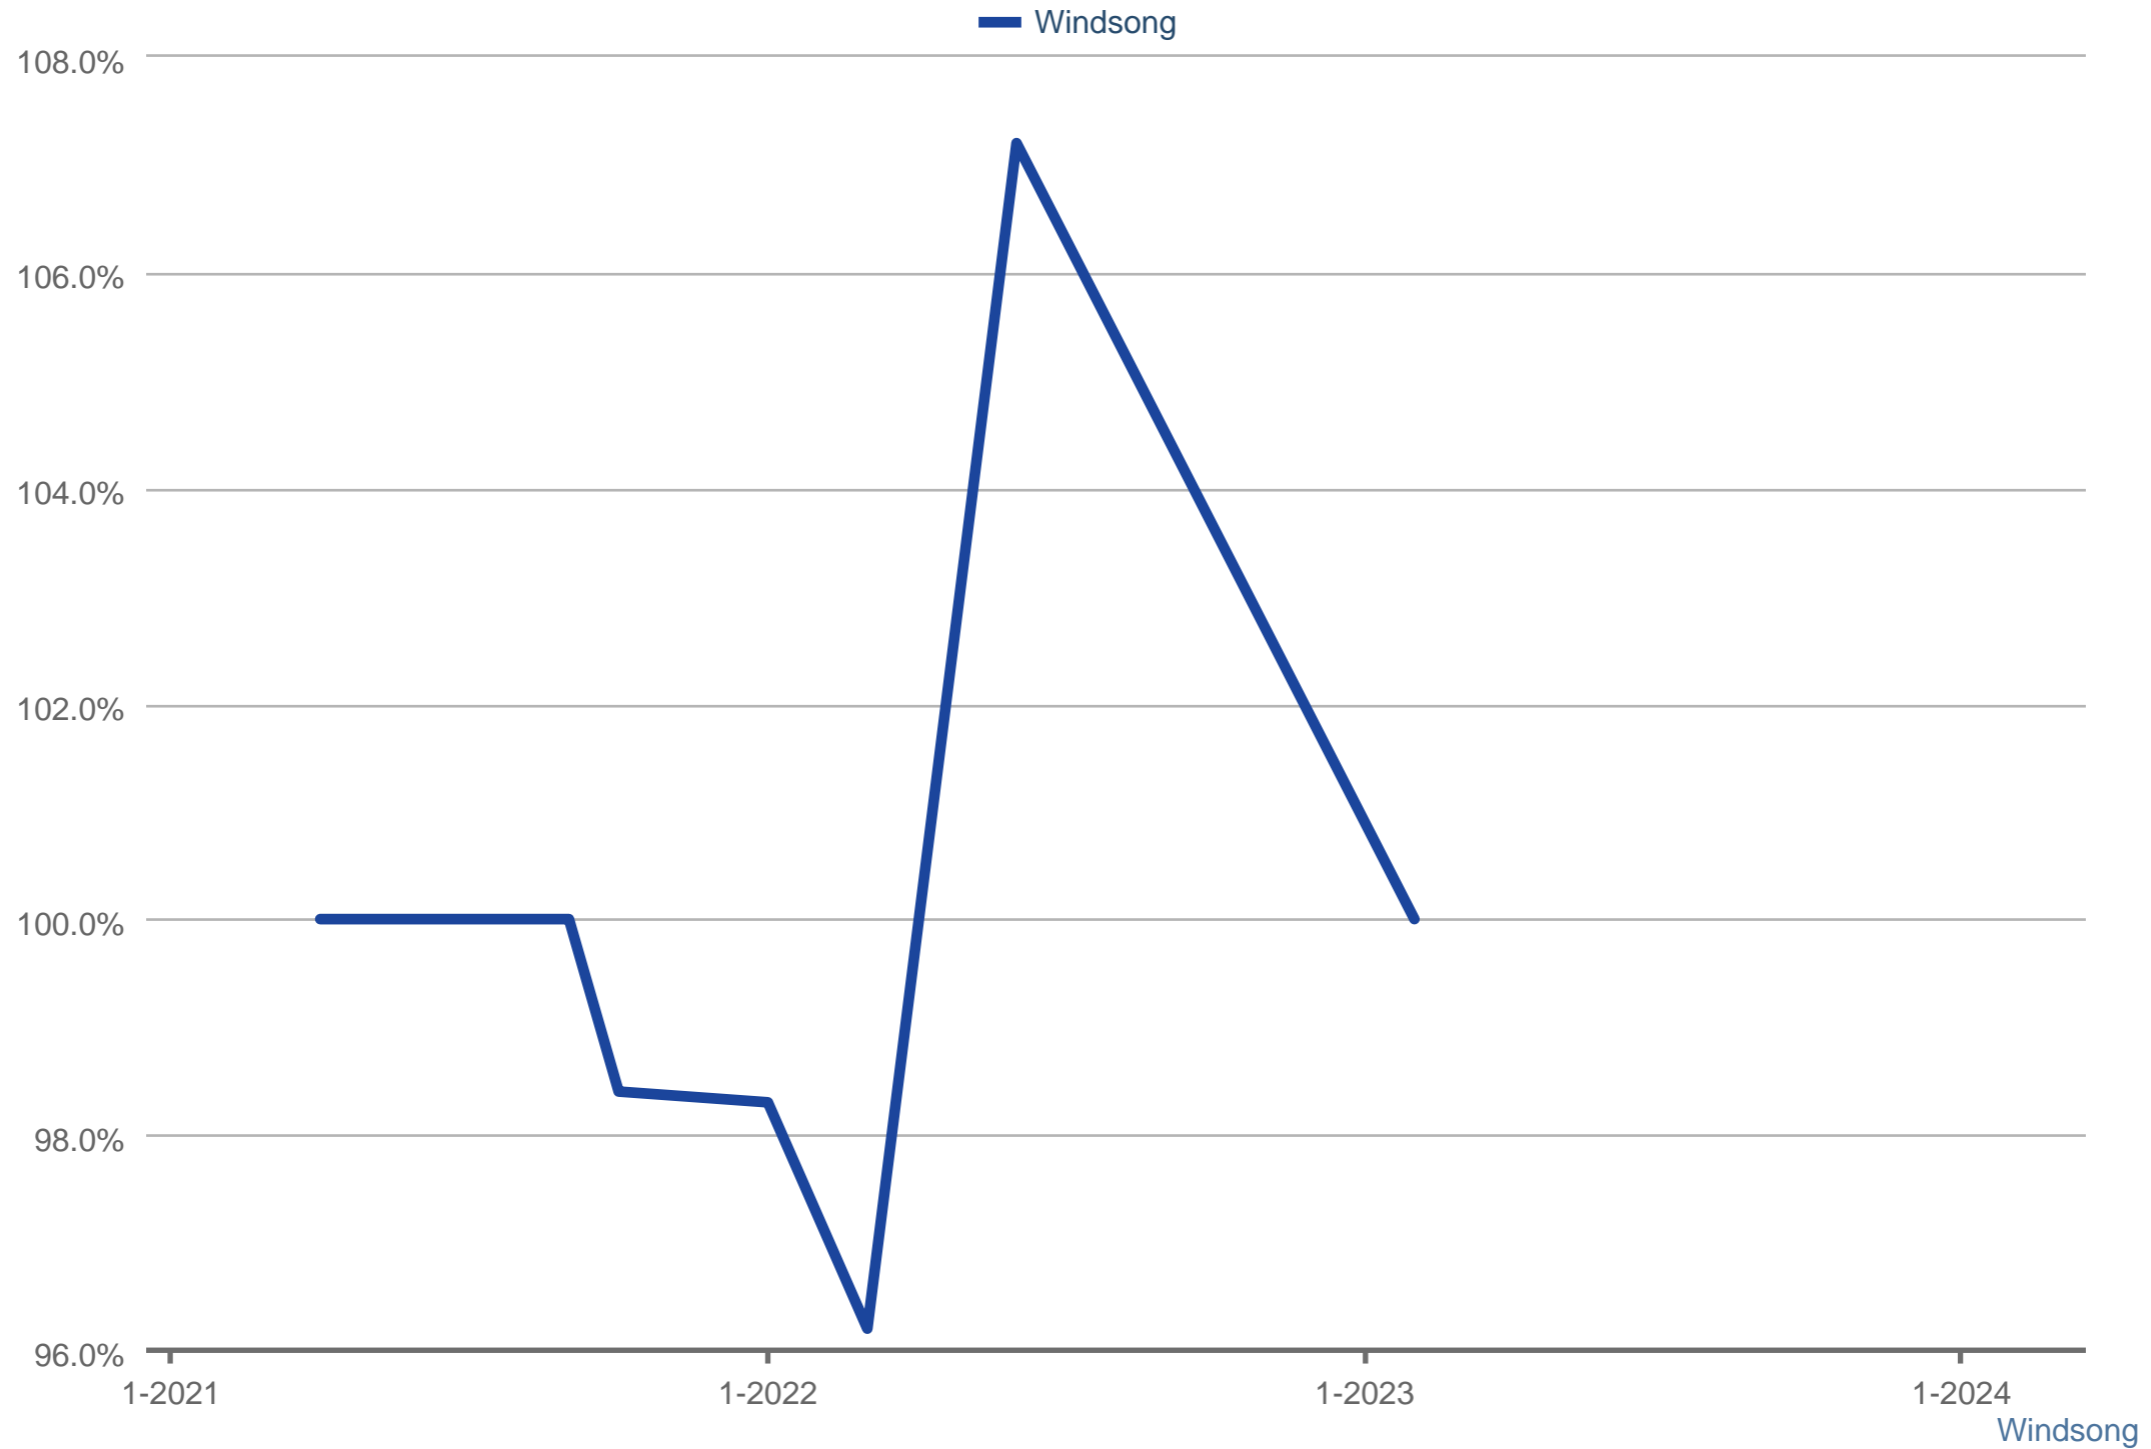

Average Percent of Last List Price

Each data point is one month of activity. Data is from April 18, 2024.