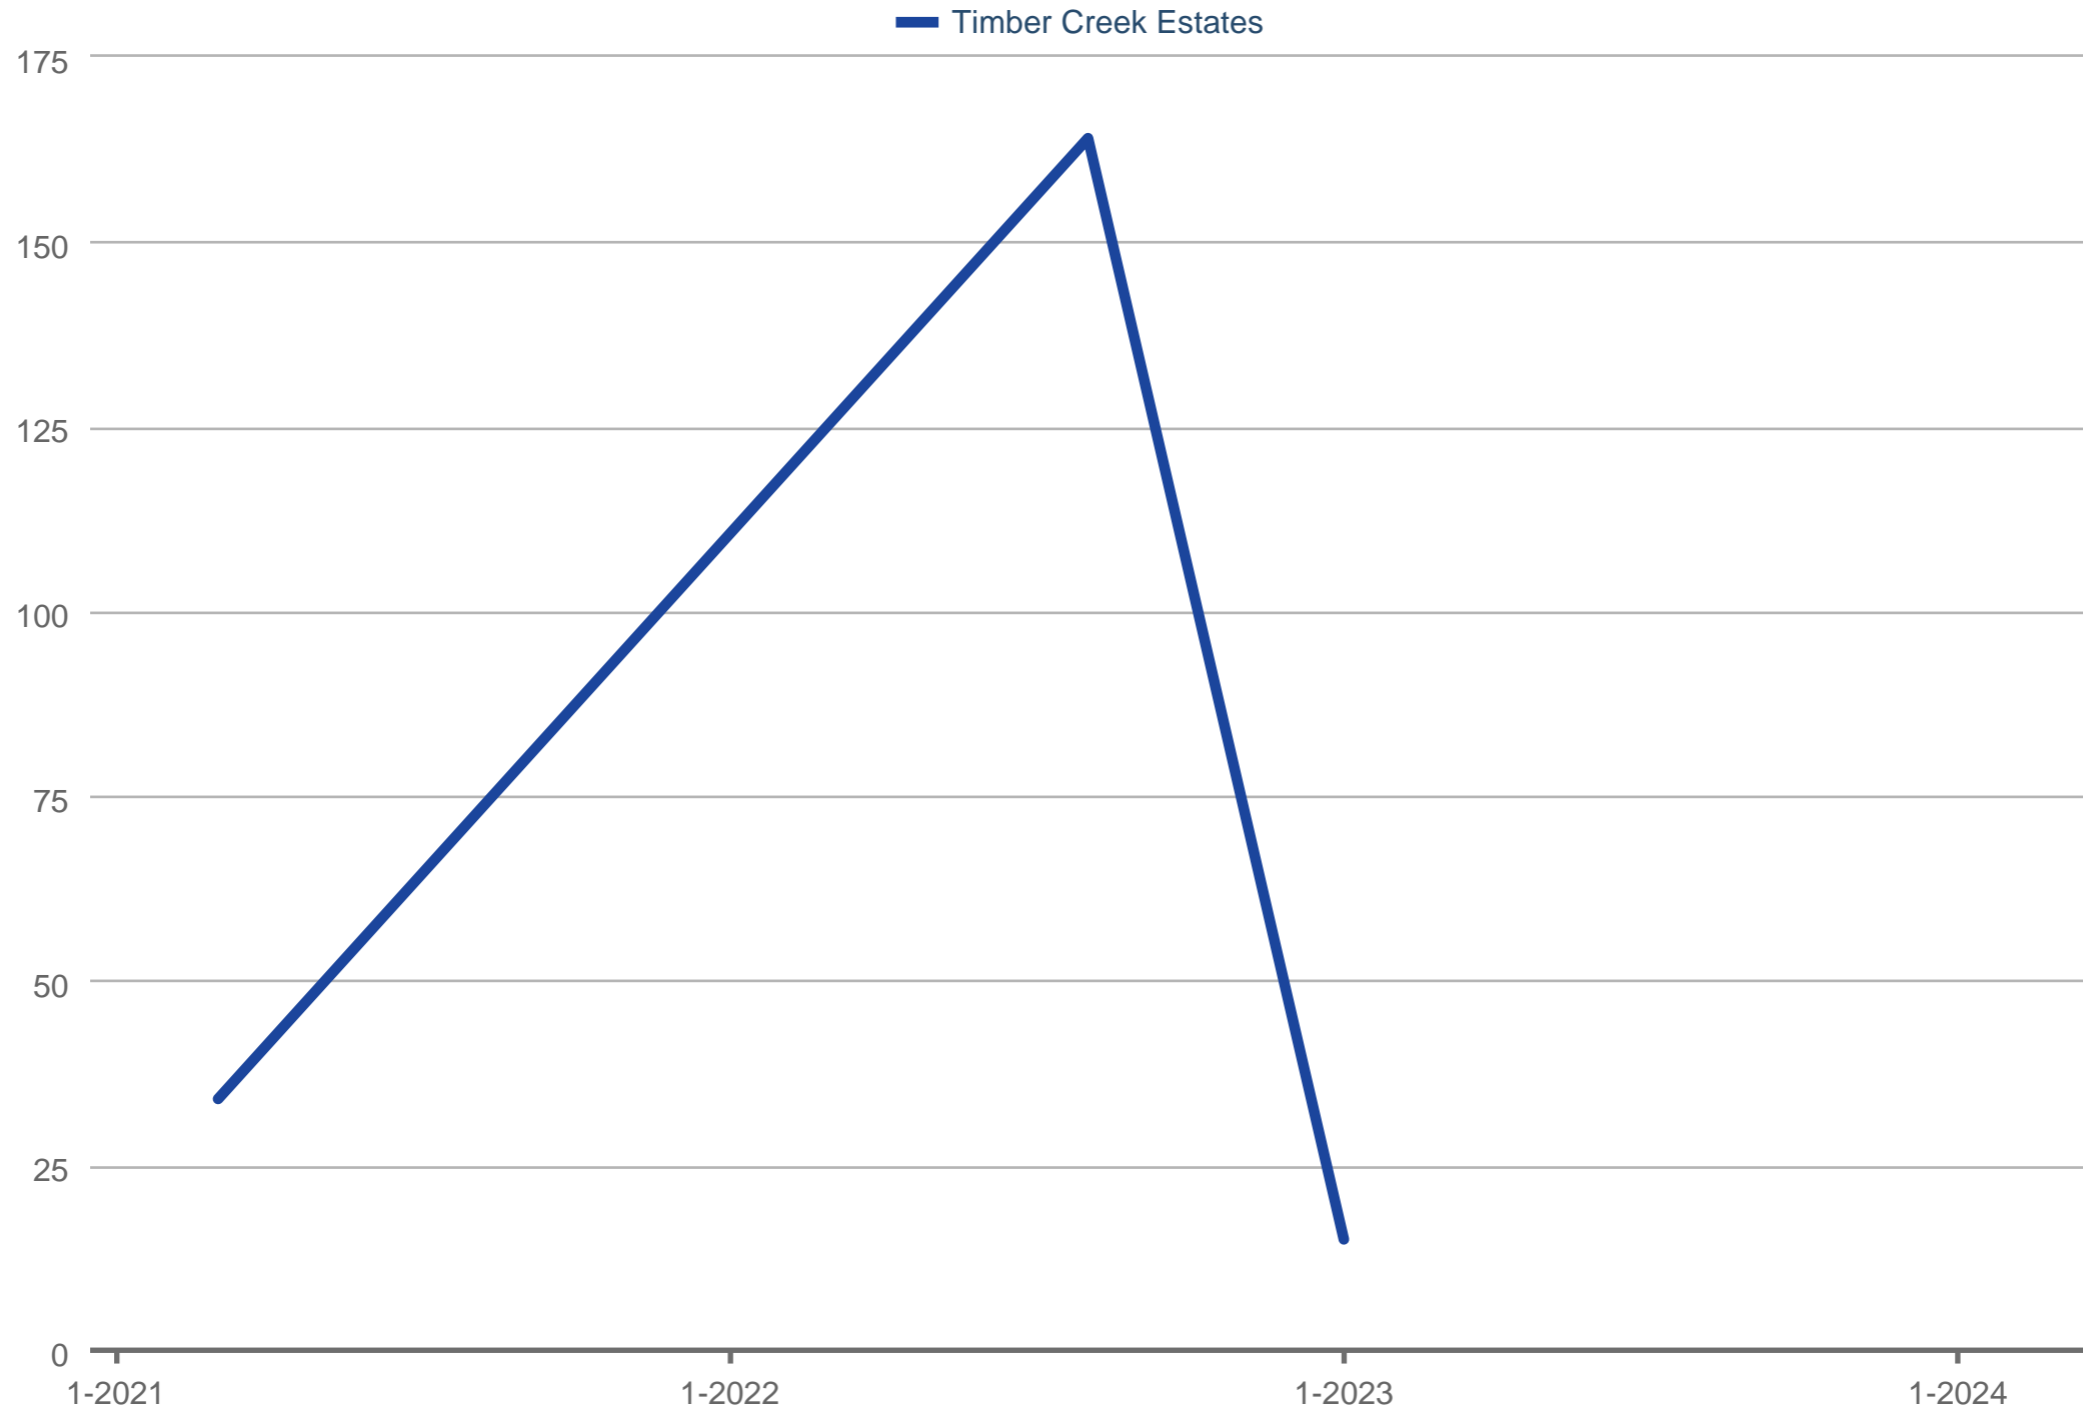

Average Days on Market

Timber Creek Estates

Each data point is one month of activity. Data is from April 27, 2024.