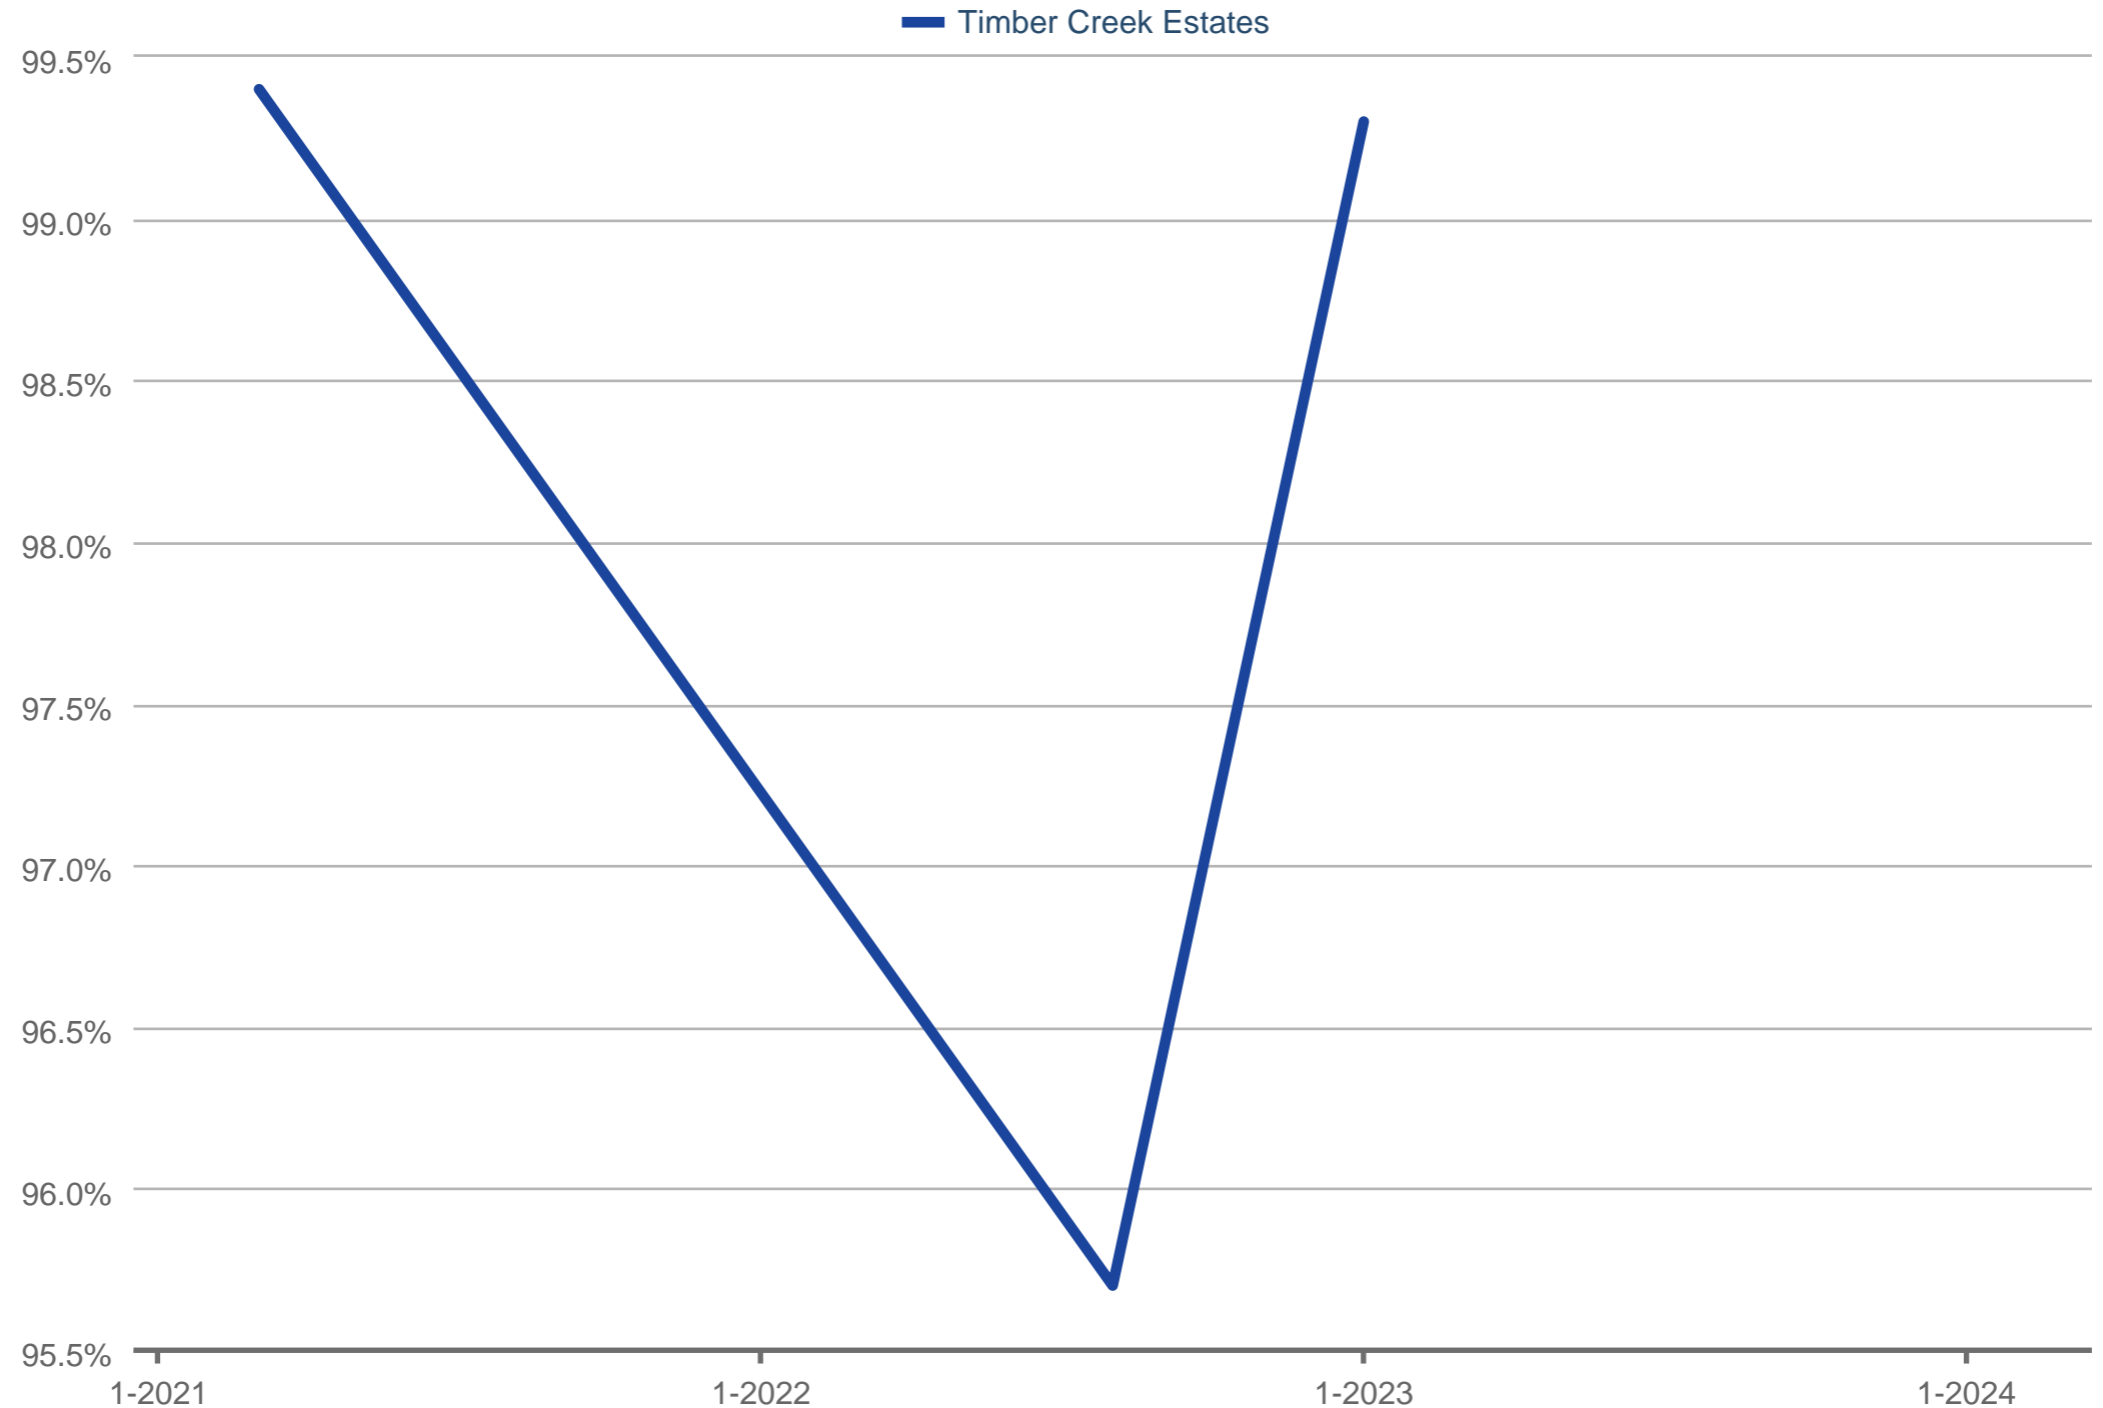

Average Percent of Last List Price

Timber Creek Estates

Each data point is one month of activity. Data is from April 19, 2024.