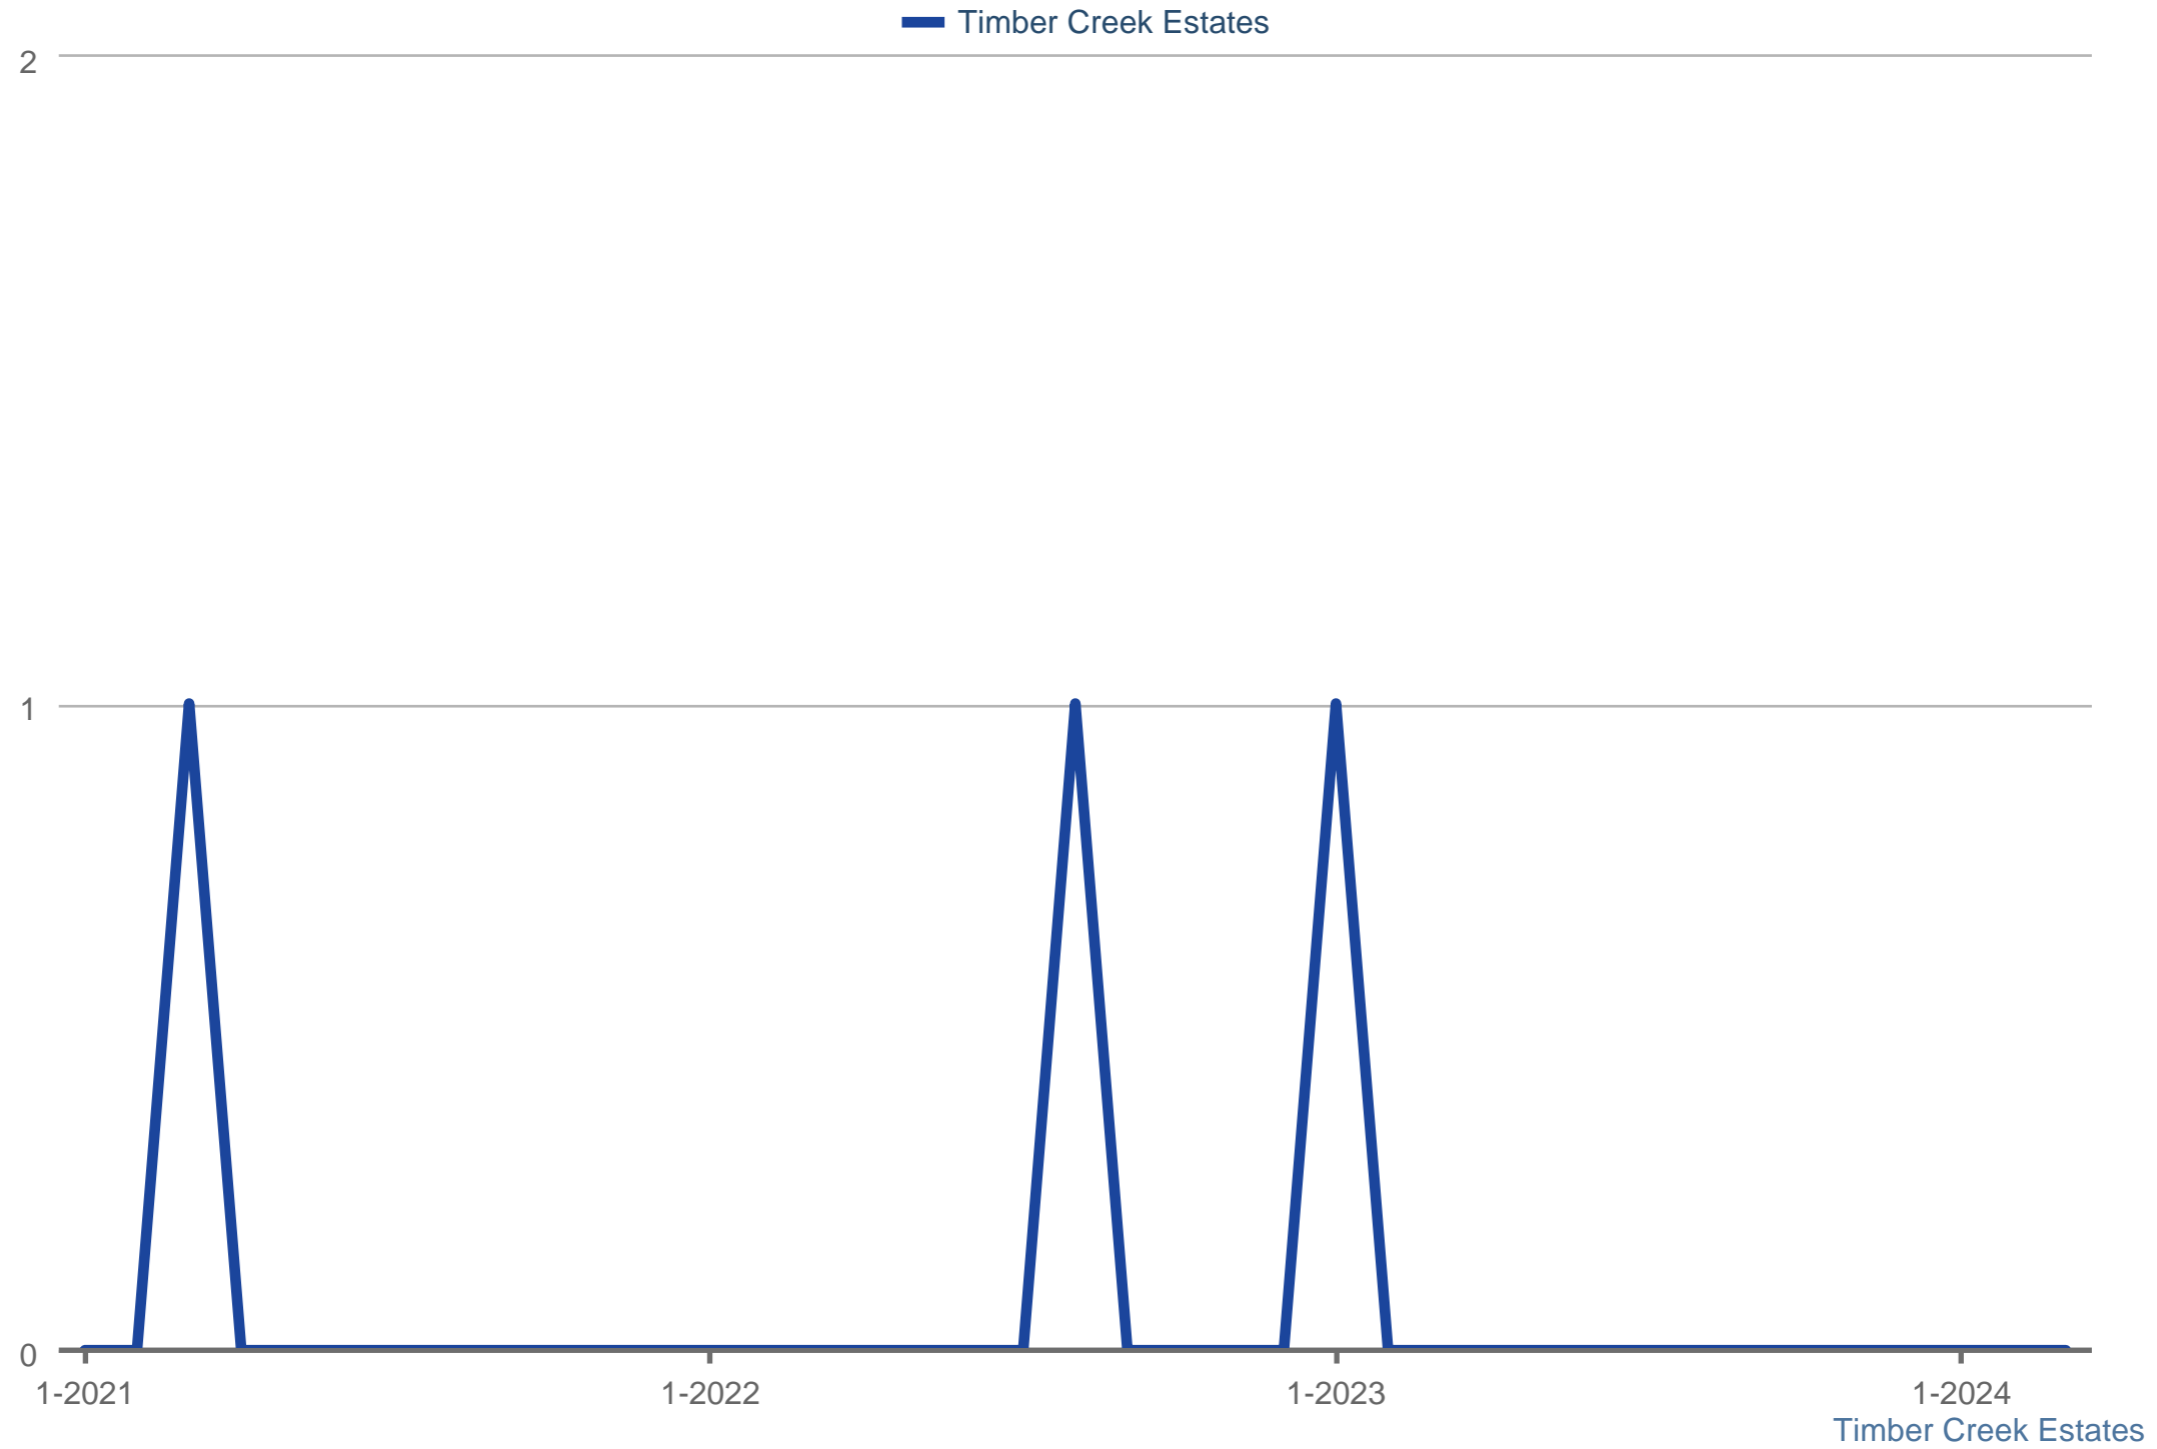

## Closed Sales

Each data point is one month of activity. Data is from April 23, 2024.