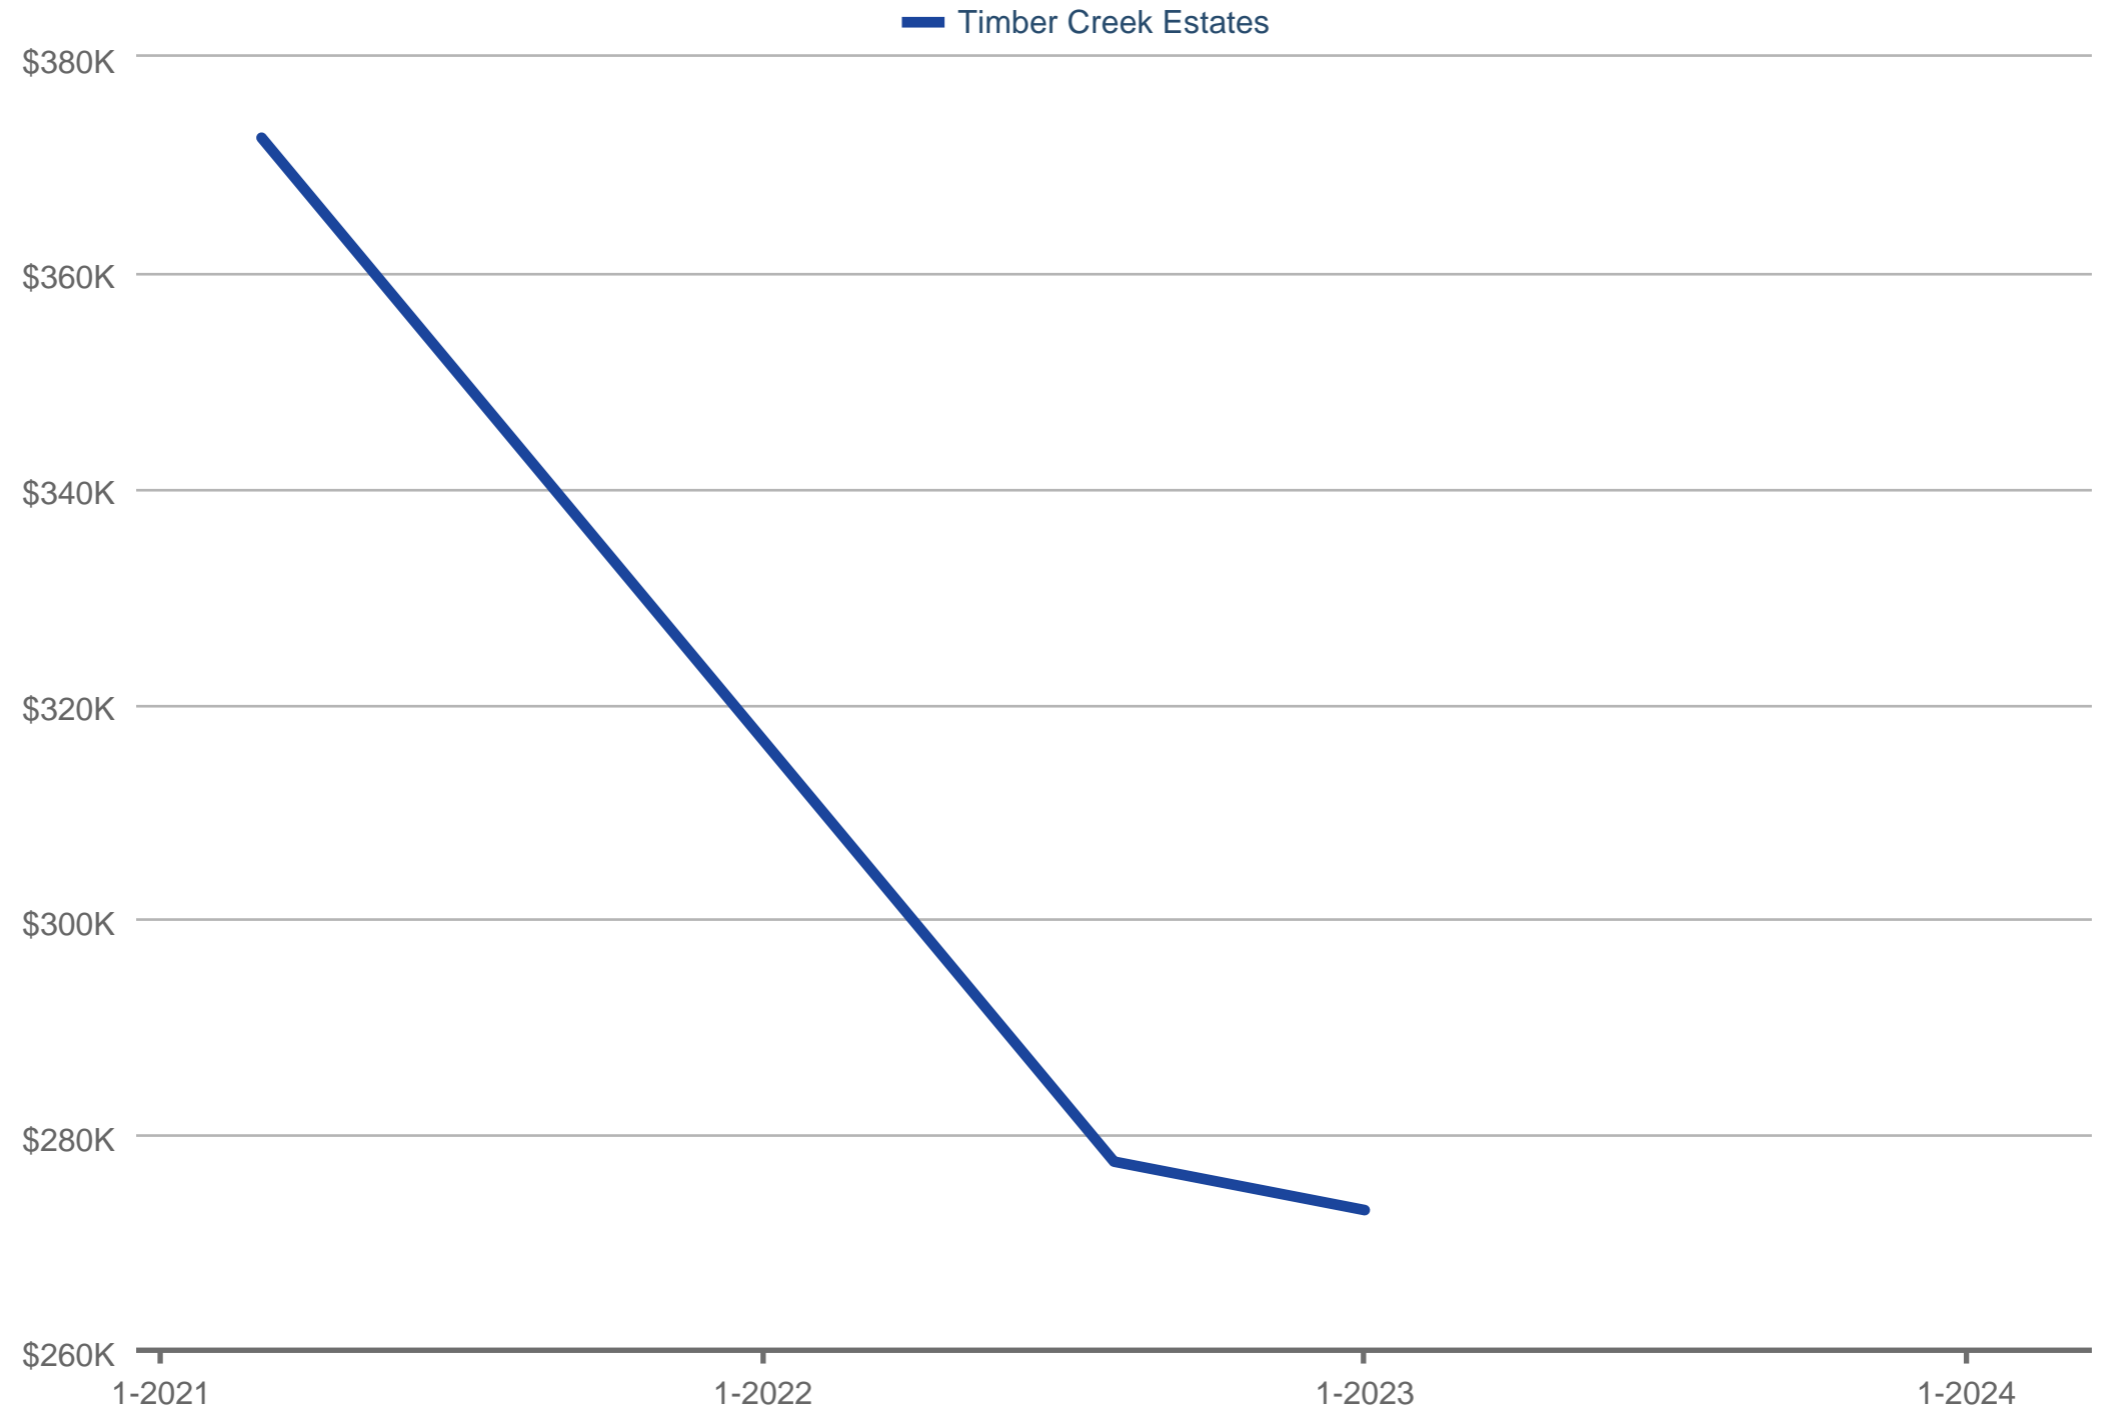

Dollar Volume of Closed Sales

Timber Creek Estates

Each data point is one month of activity. Data is from April 27, 2024.