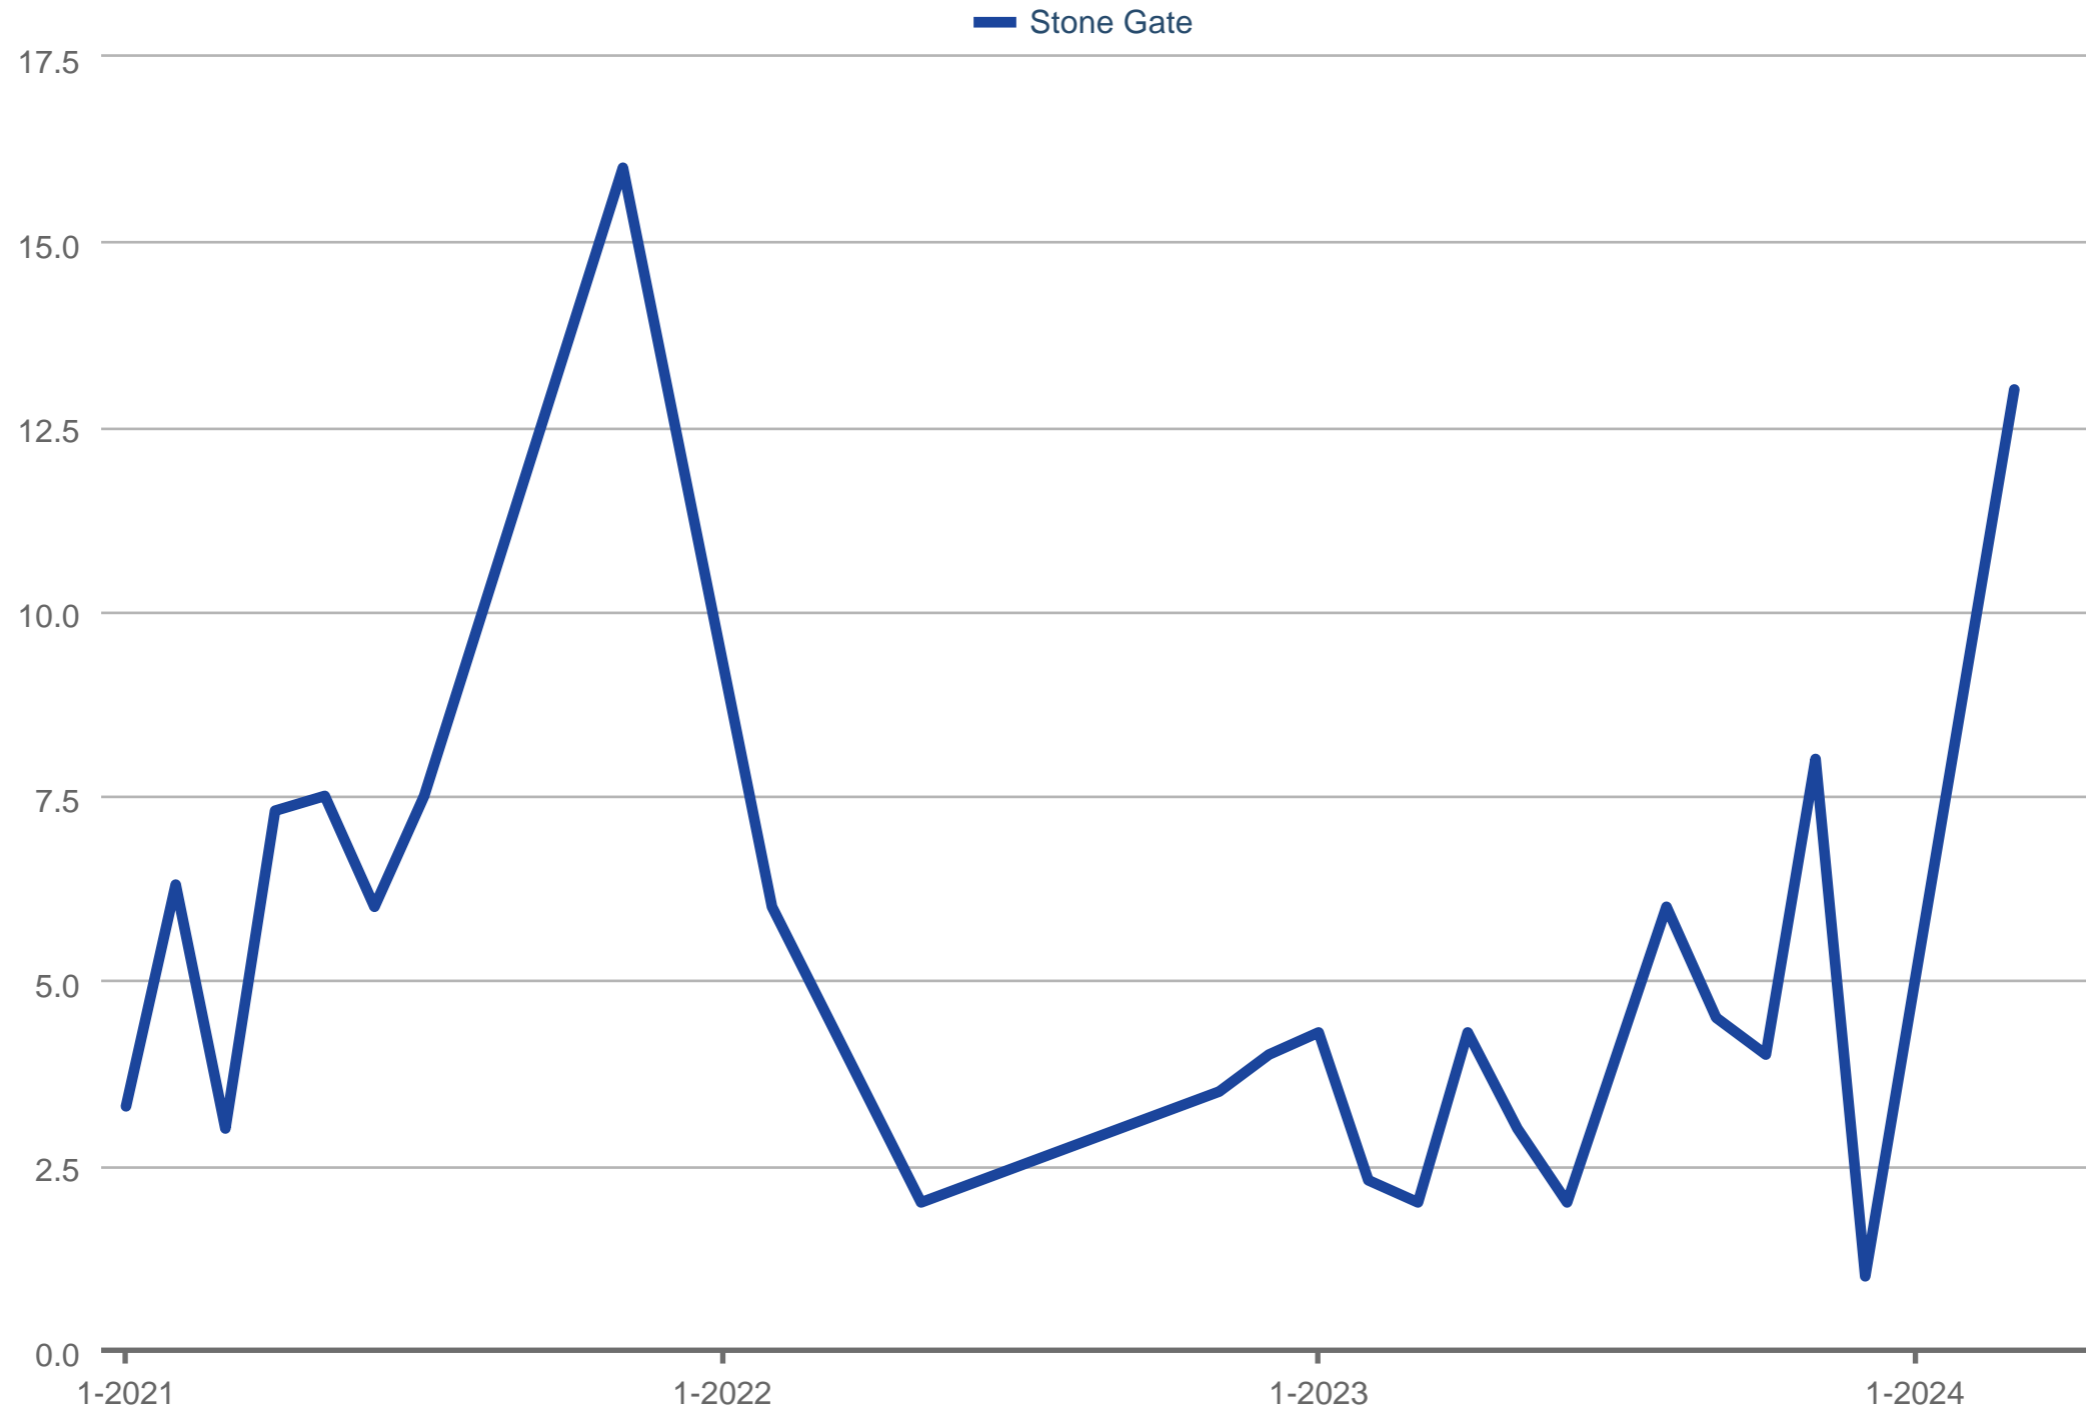

### Showings Per Listing

Stone Gate

Each data point is one month of activity. Data is from May 4, 2024.