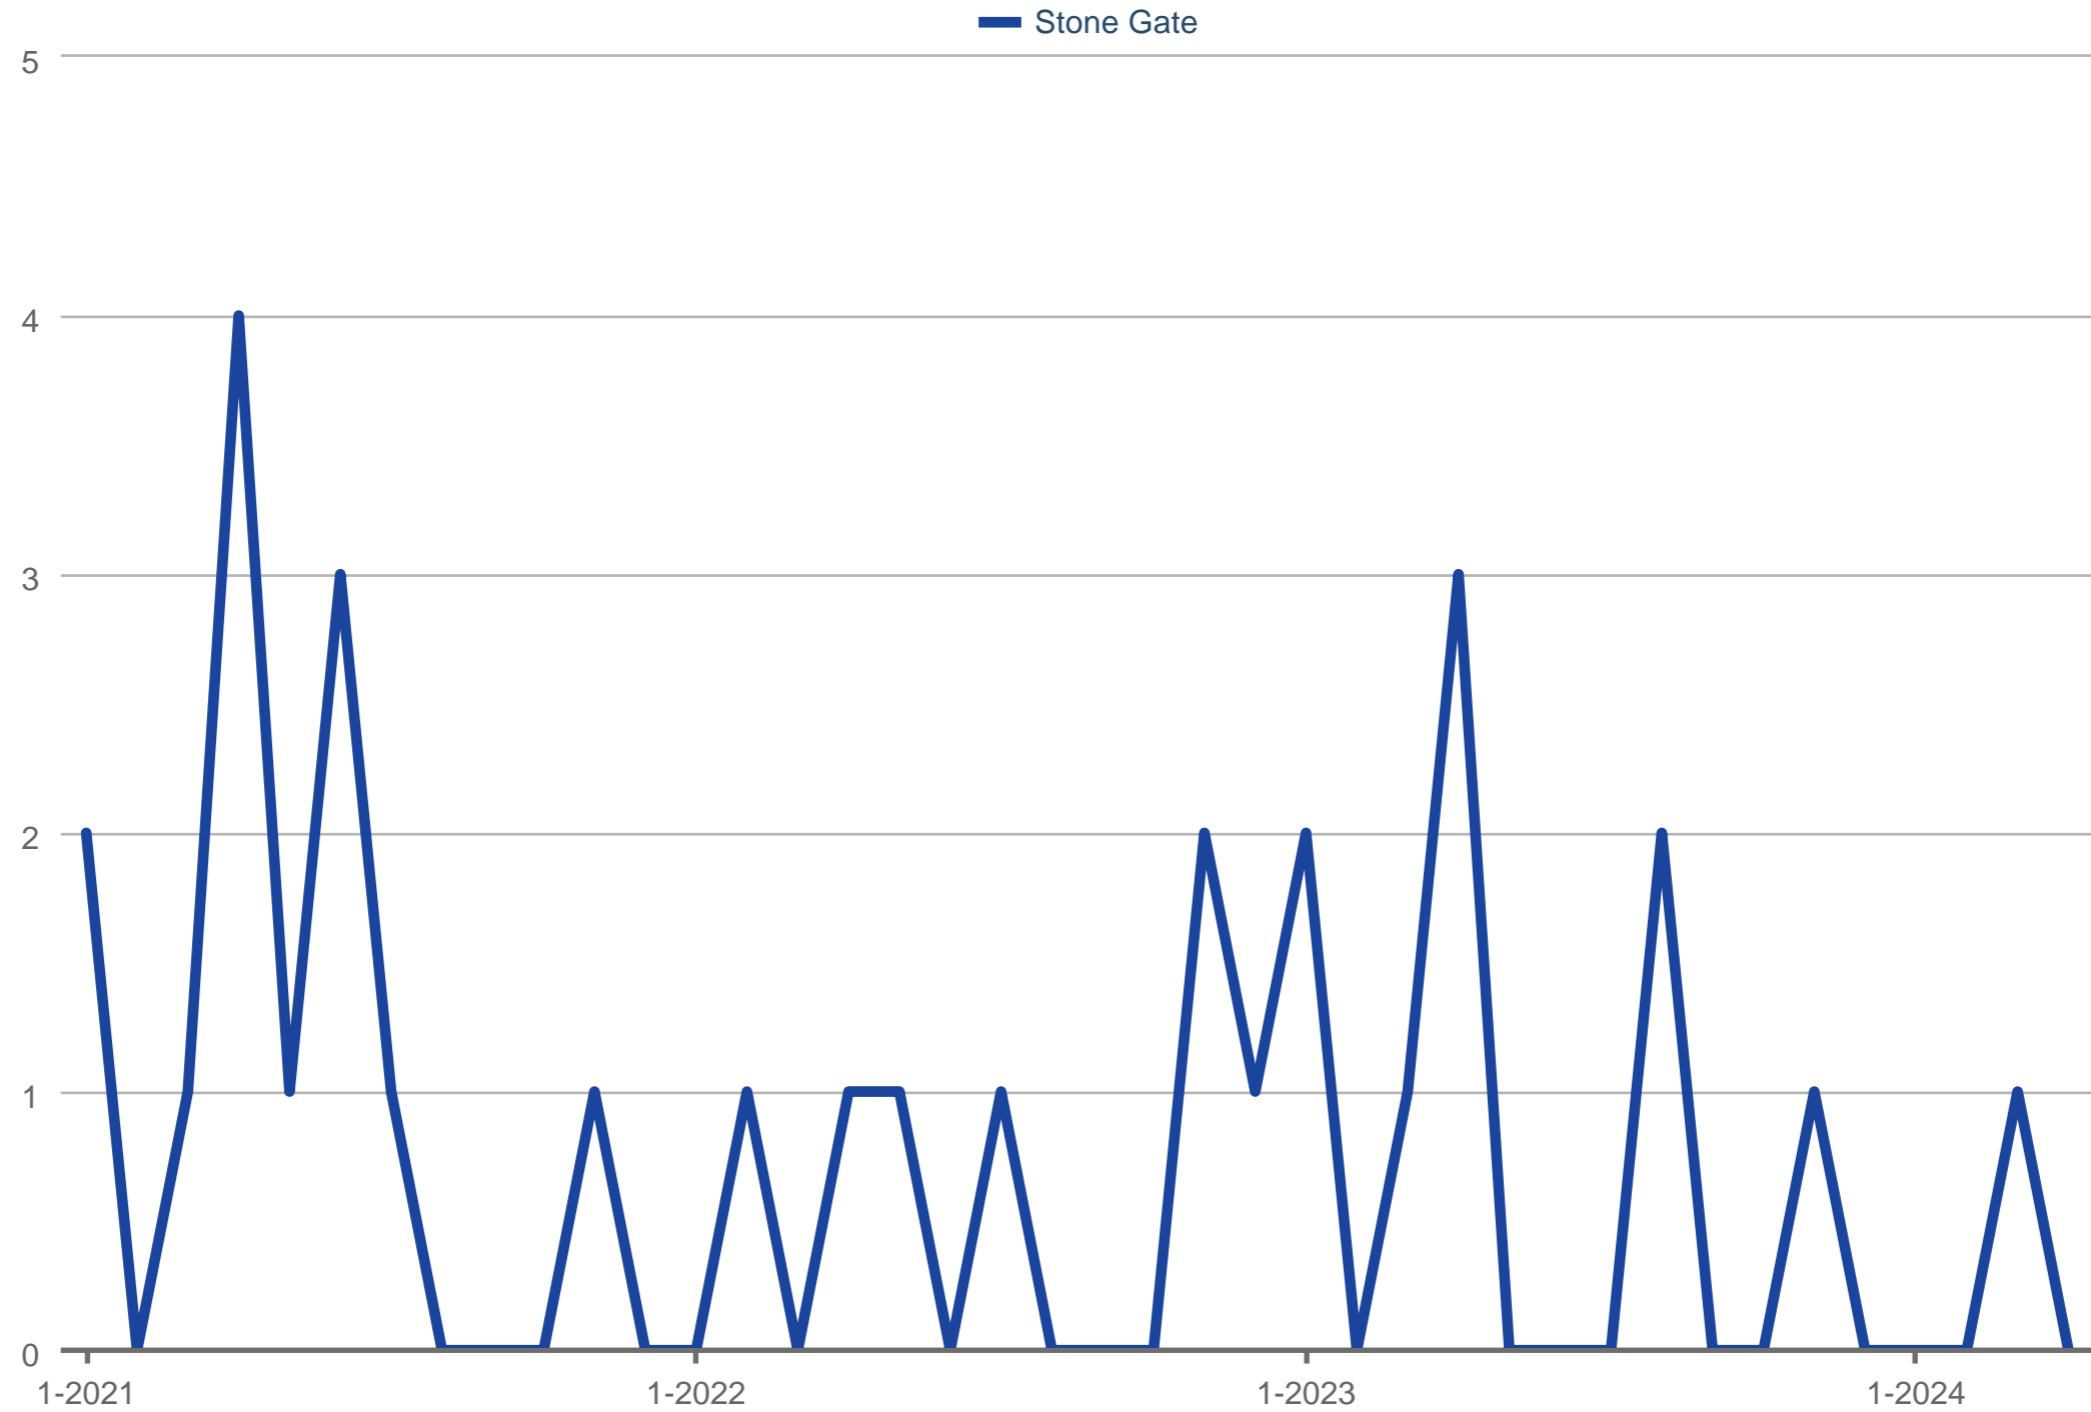

New Listings

Stone Gate

Each data point is one month of activity. Data is from May 3, 2024.