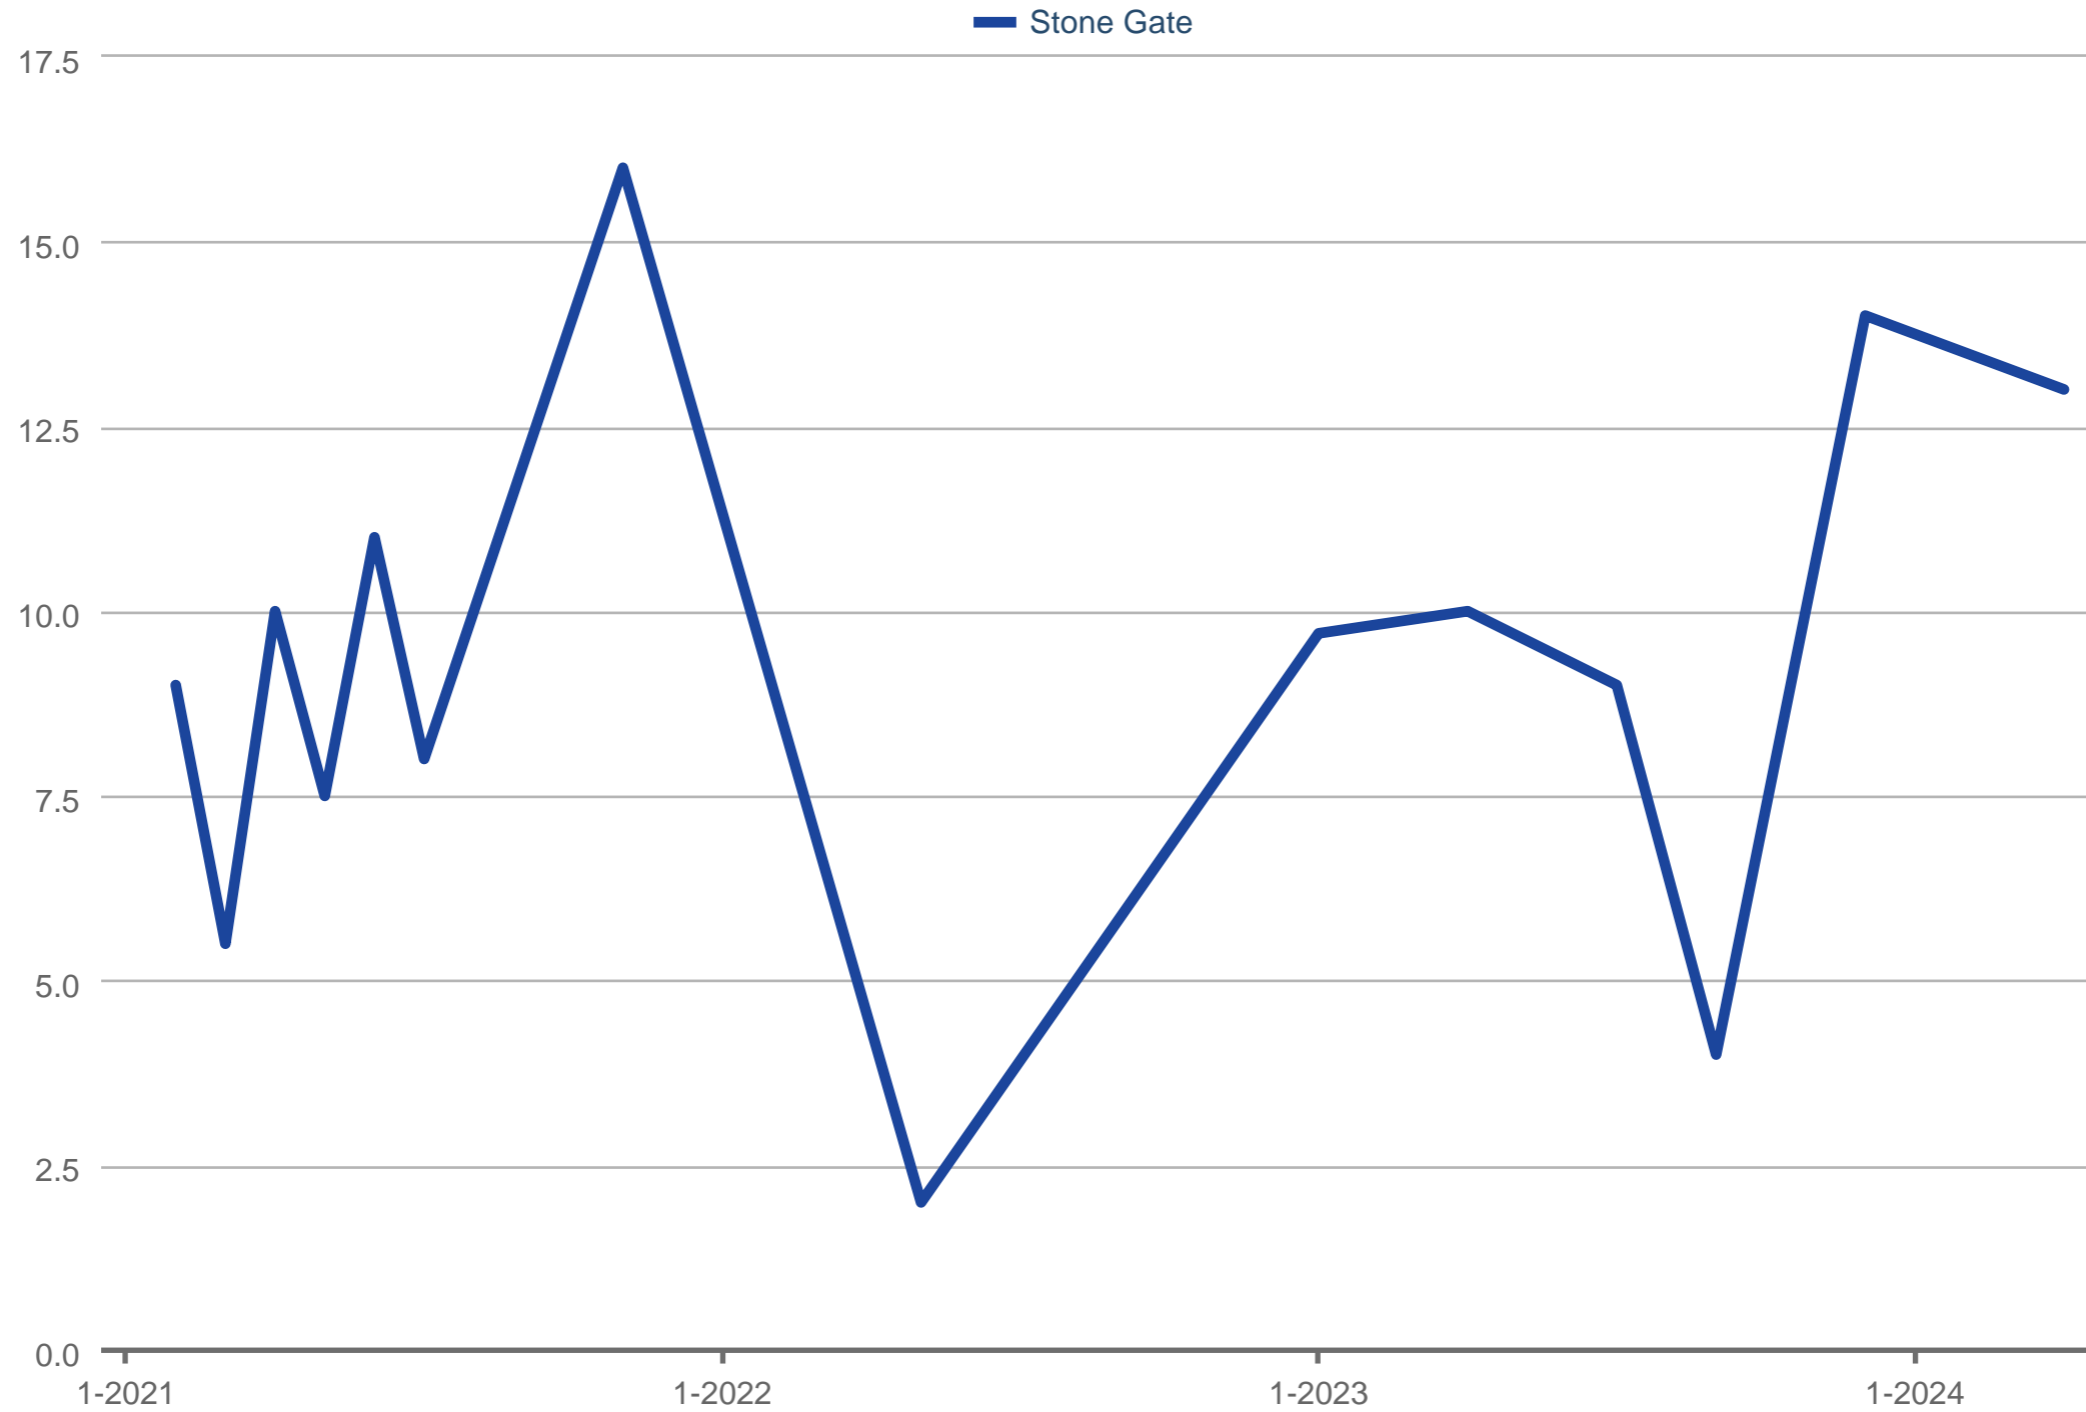

Average Showings to Pending

Stone Gate

Each data point is one month of activity. Data is from May 4, 2024.