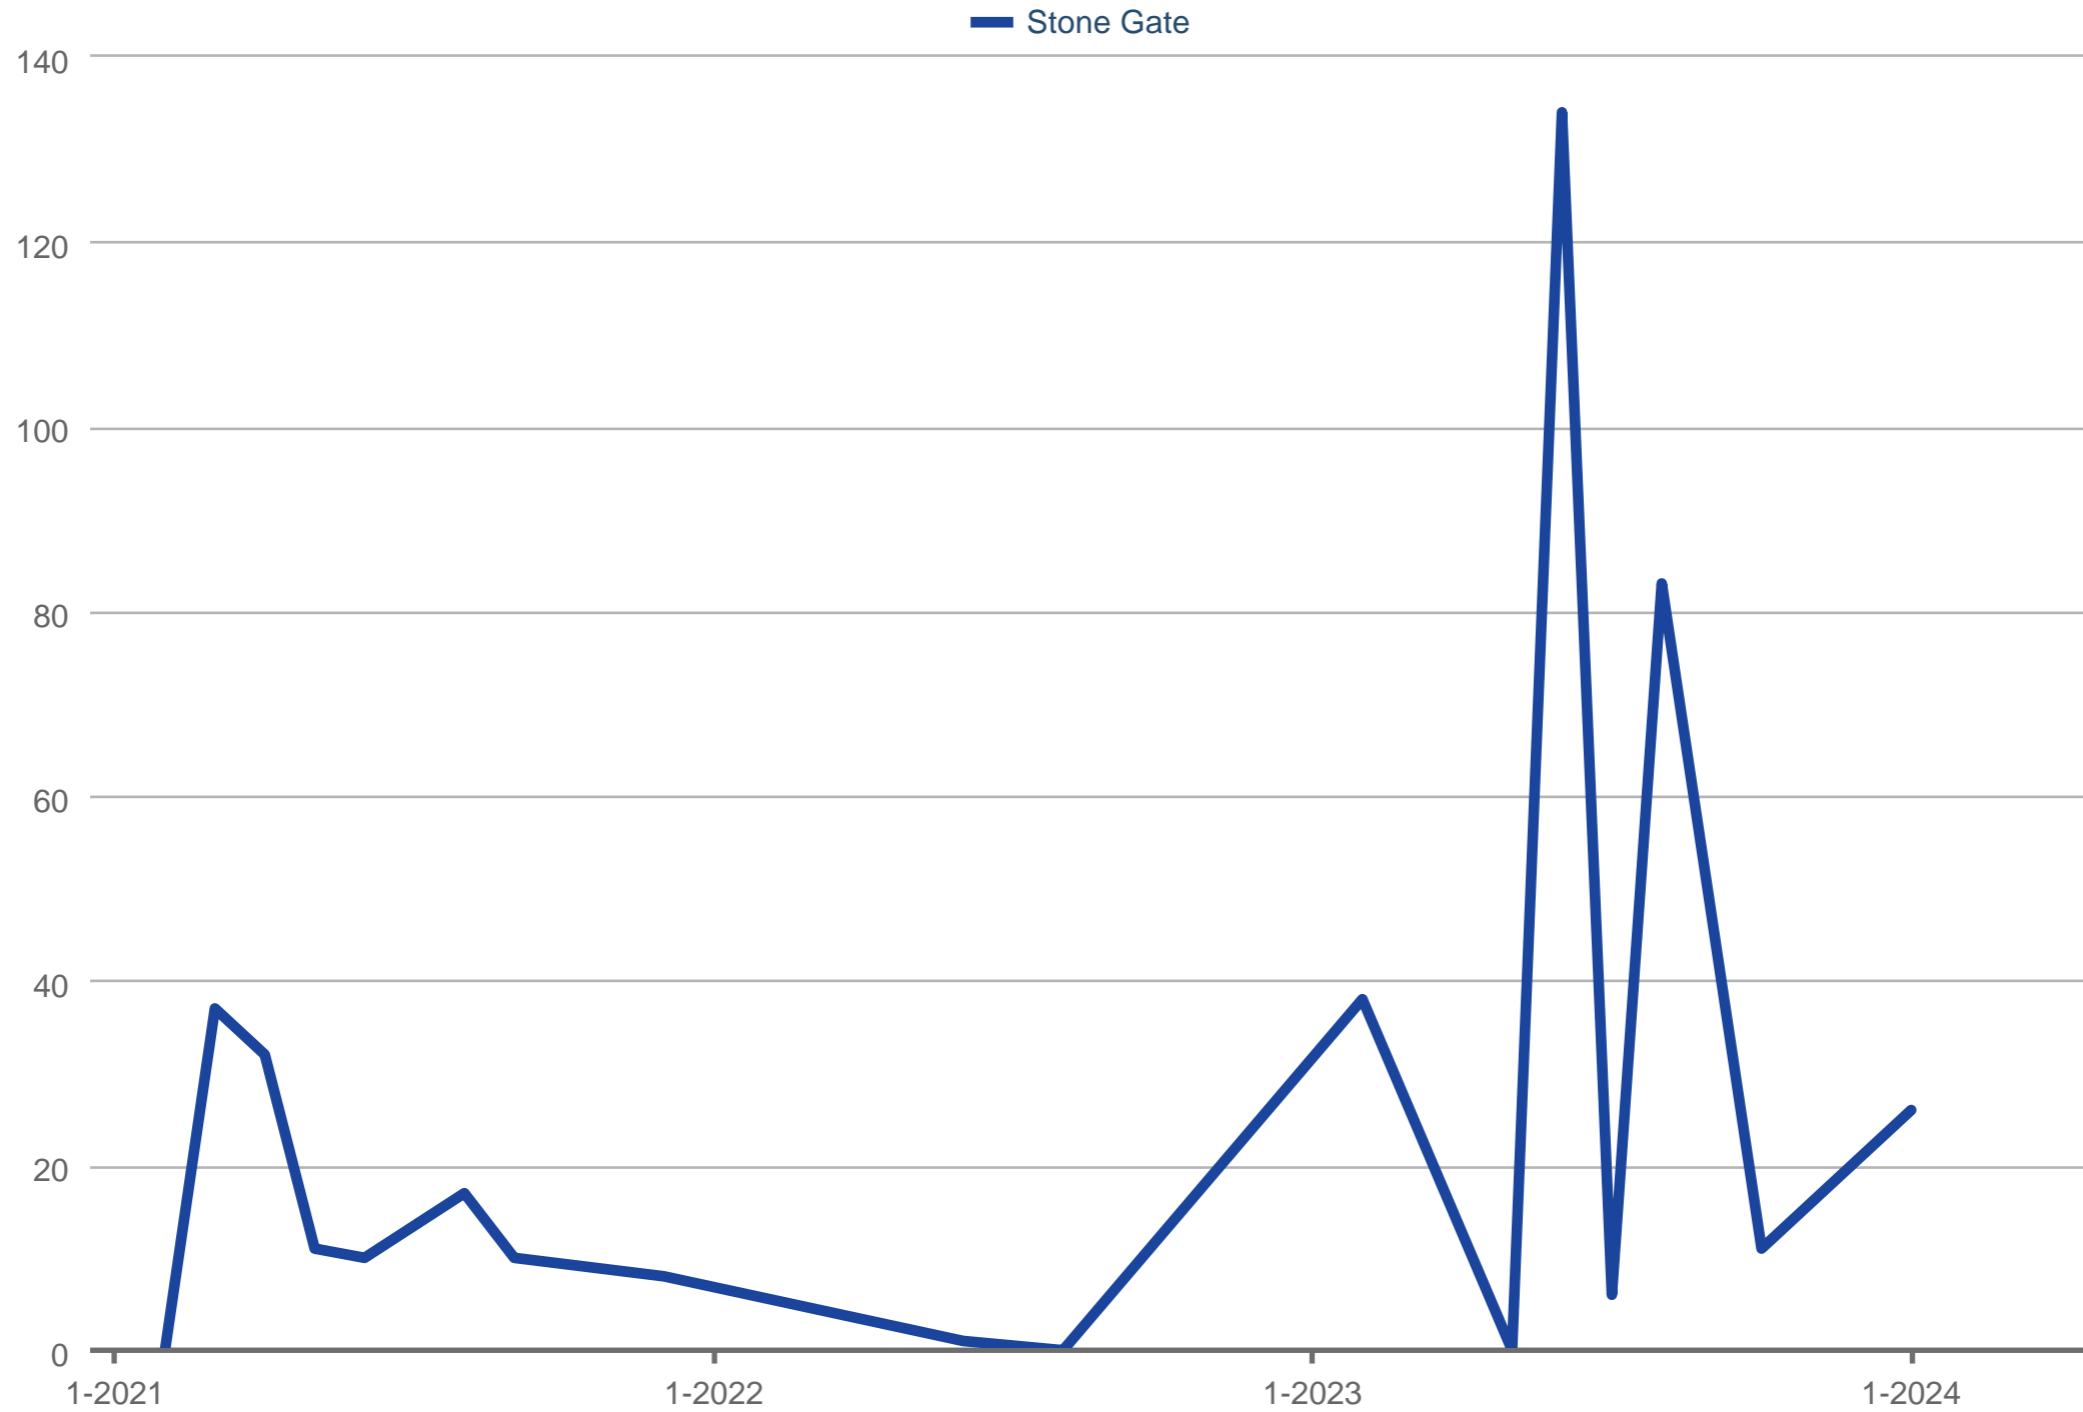

### Average Days on Market

Stone Gate

Each data point is one month of activity. Data is from May 3, 2024.