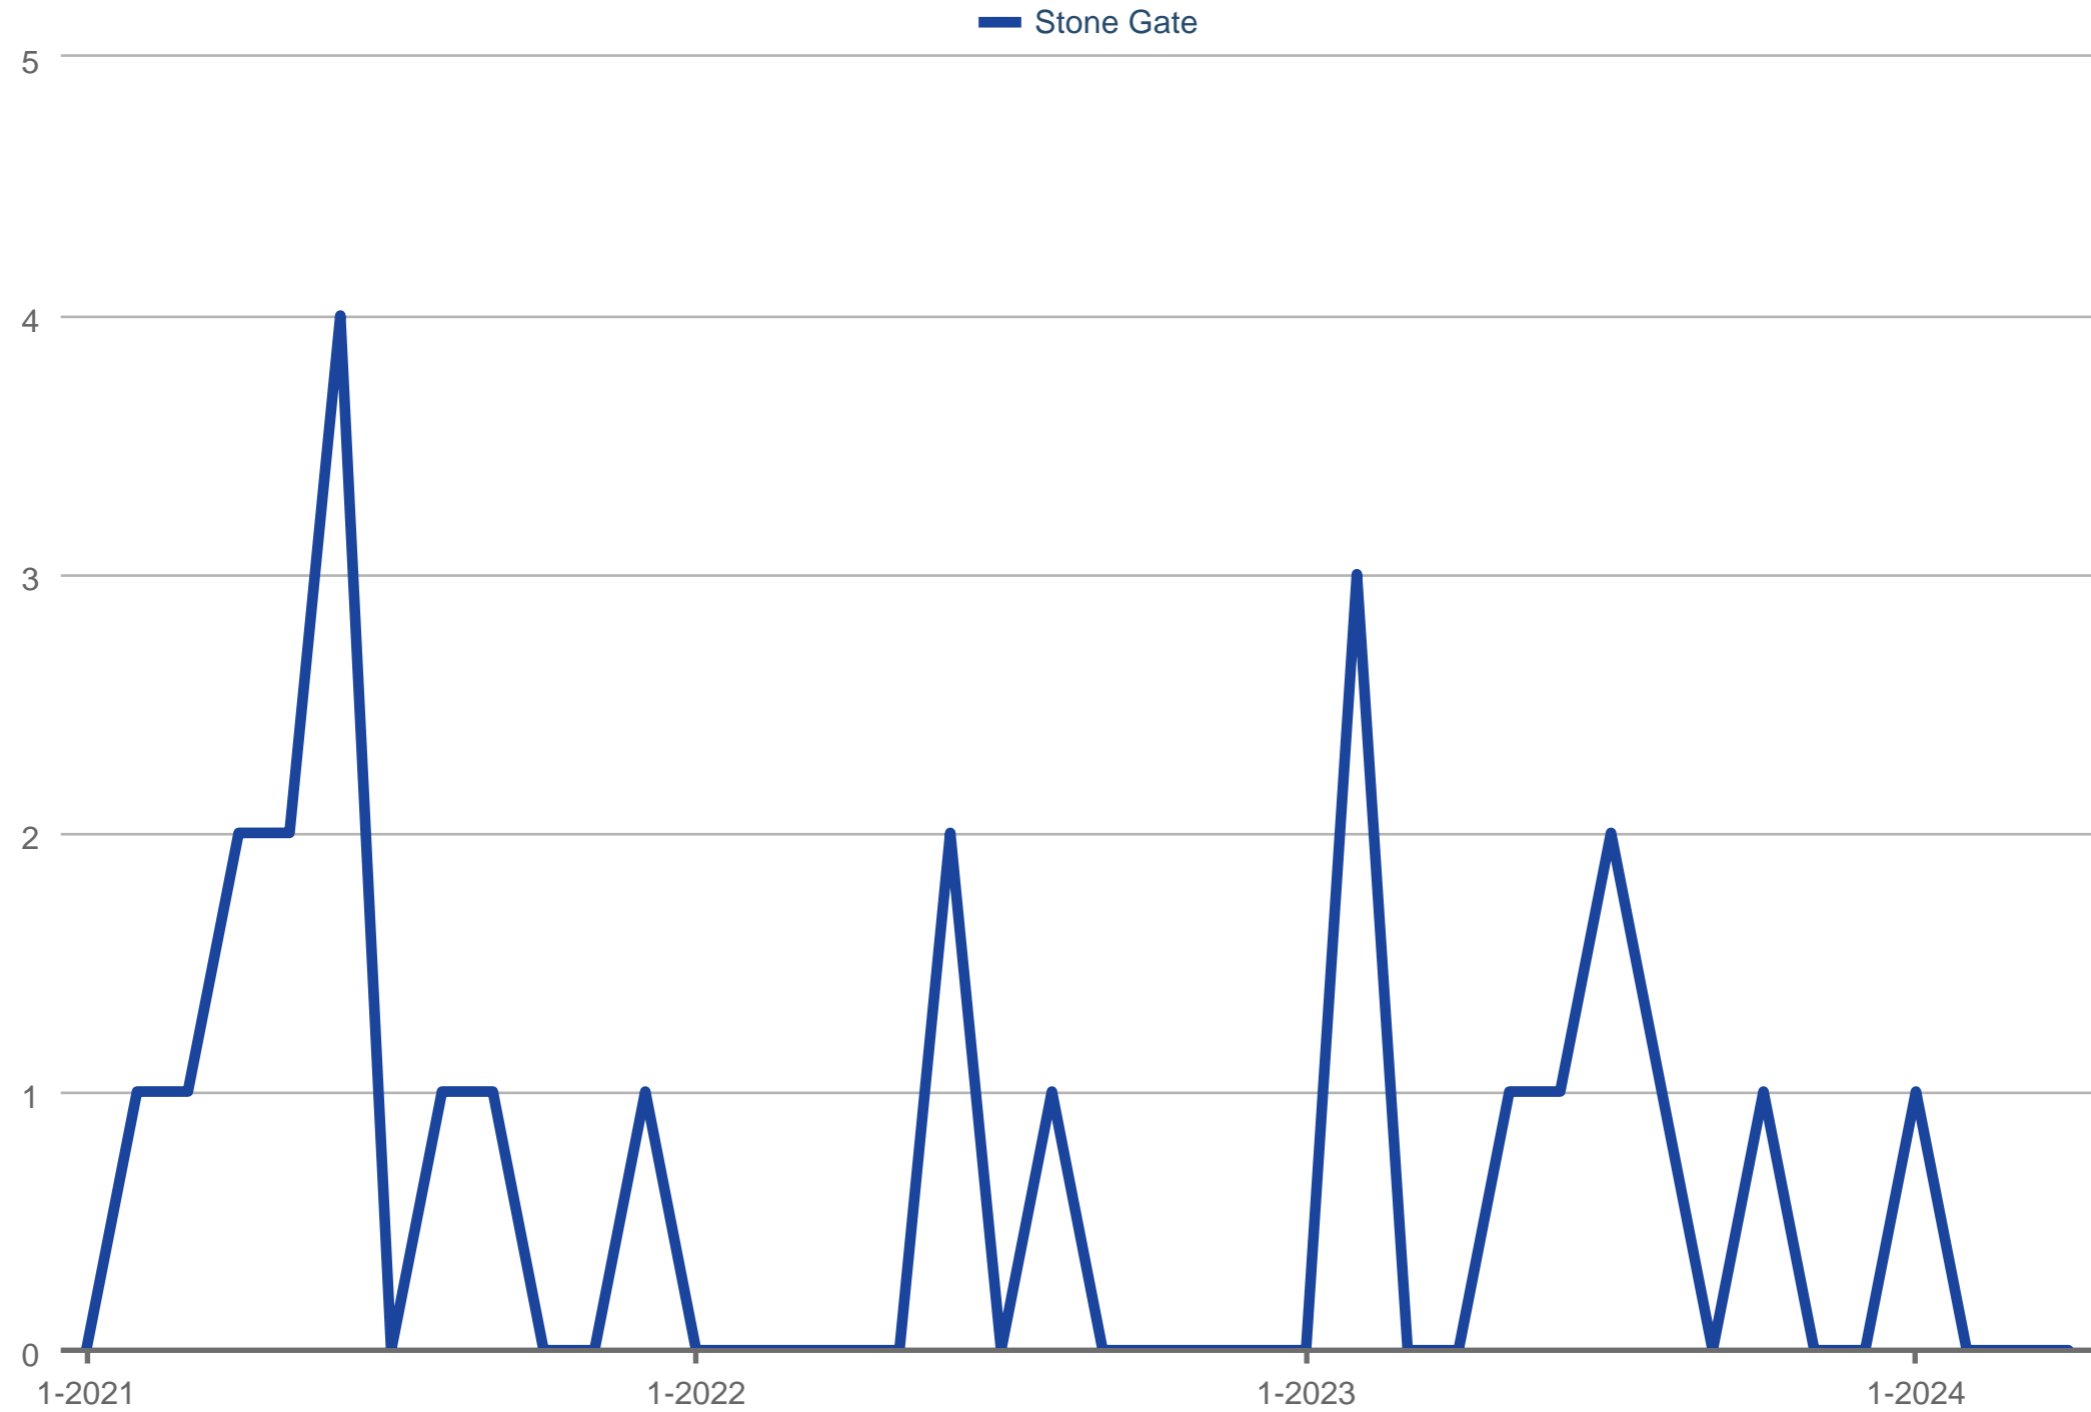

Closed Sales

Stone Gate

Each data point is one month of activity. Data is from May 4, 2024.