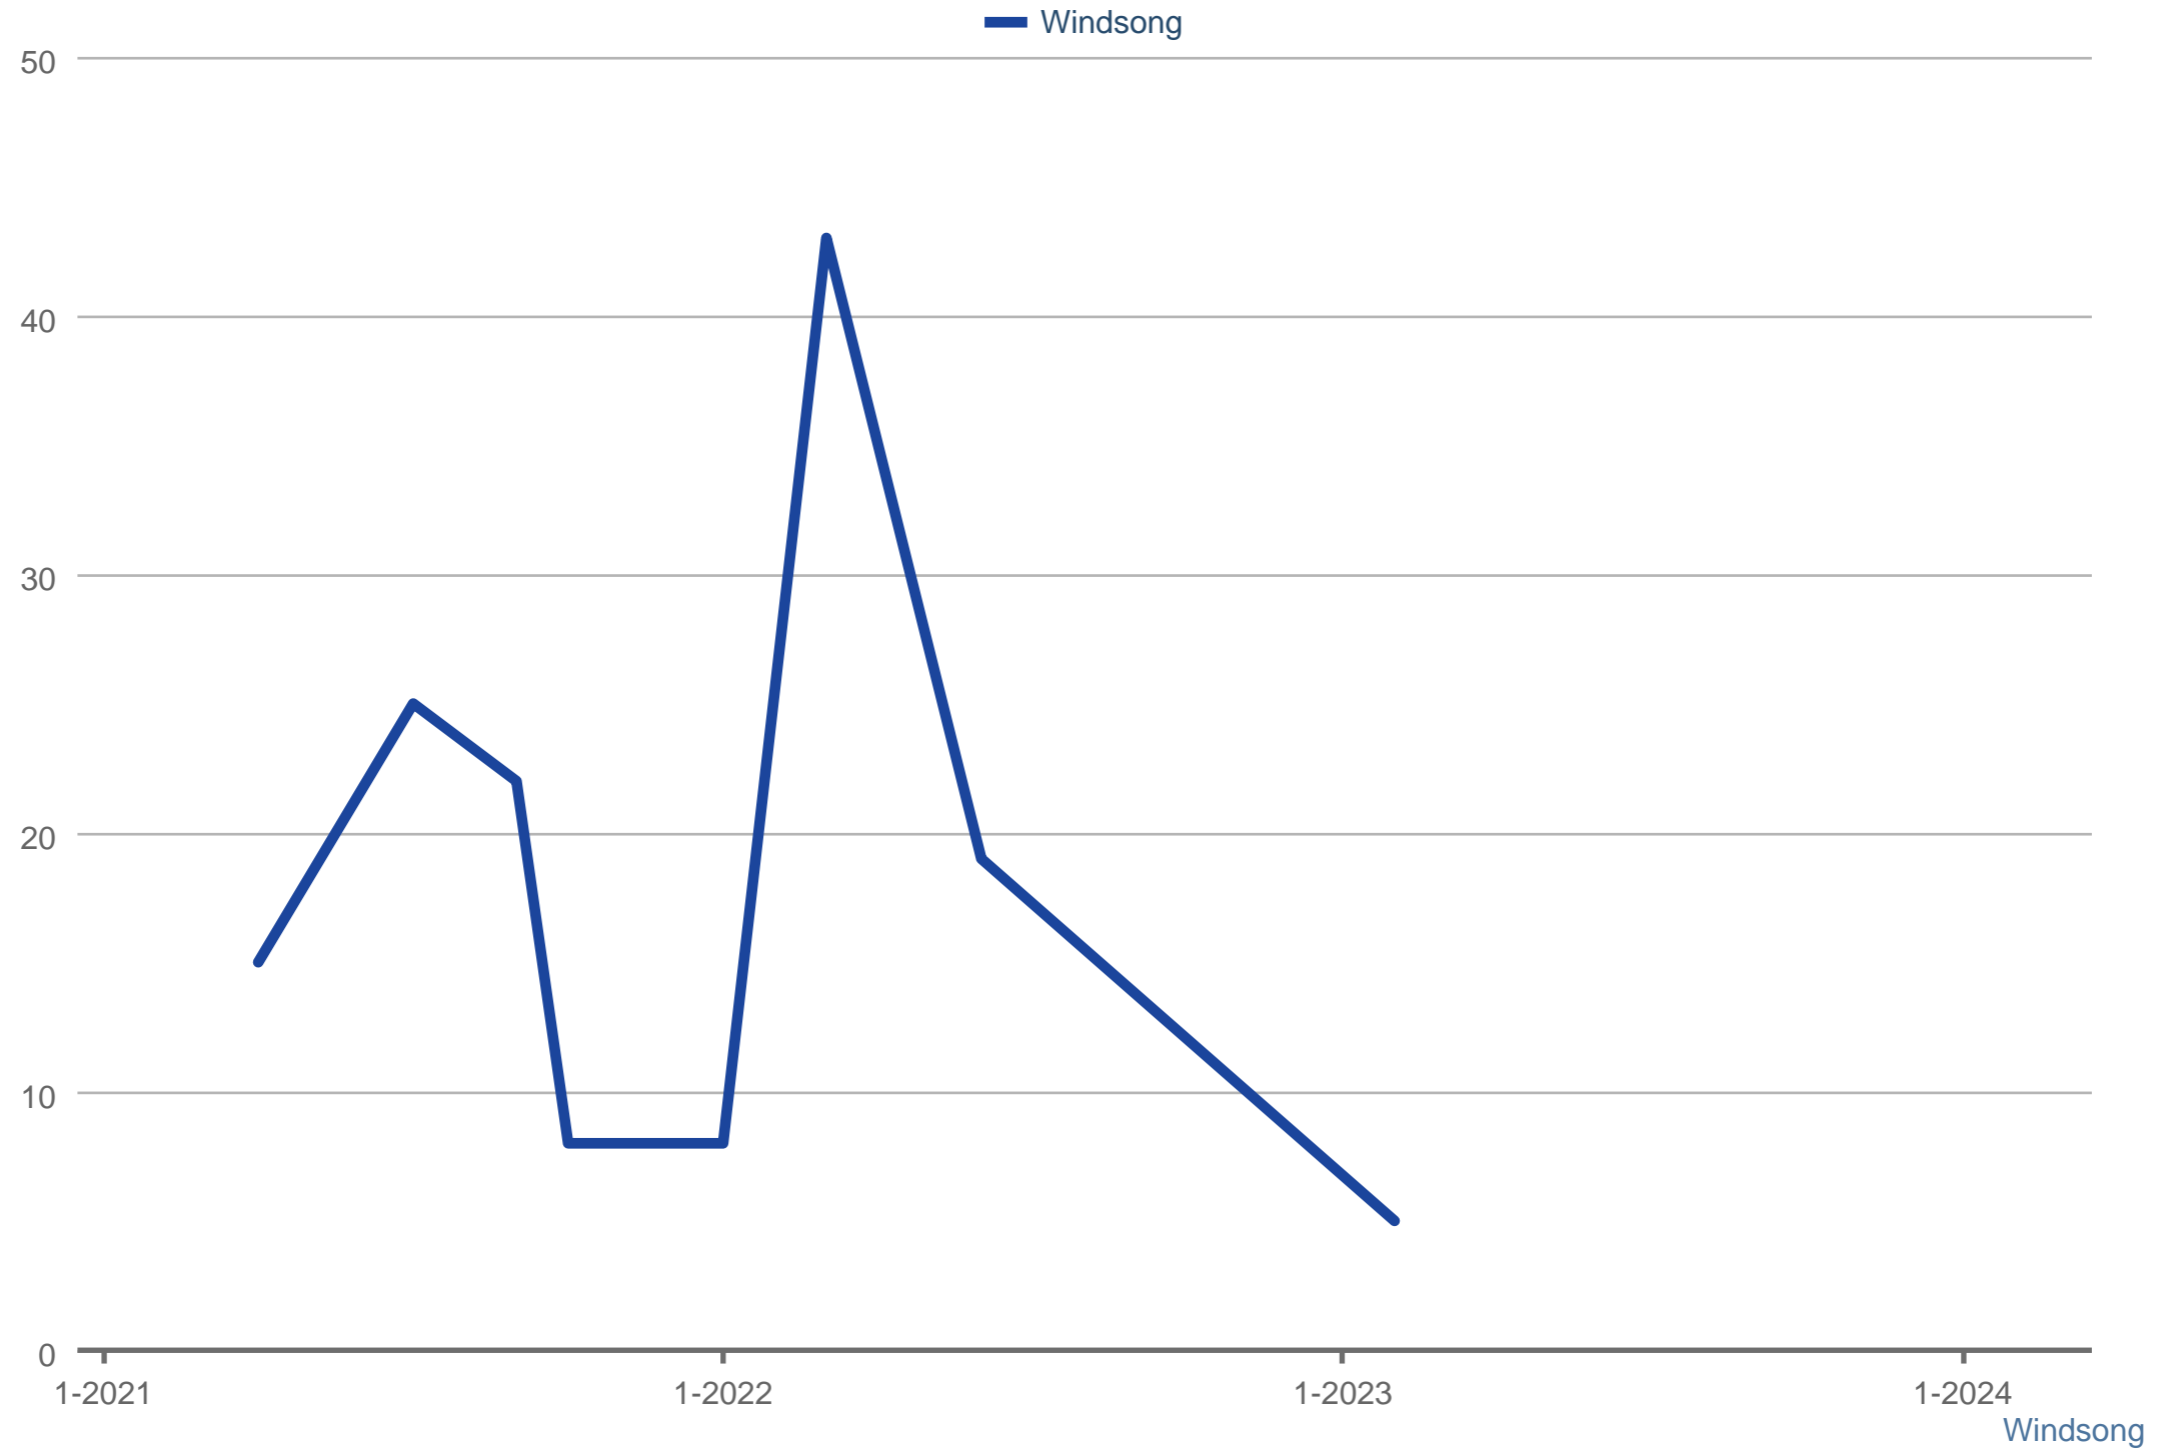

### Average Days on Market

Each data point is one month of activity. Data is from April 20, 2024.