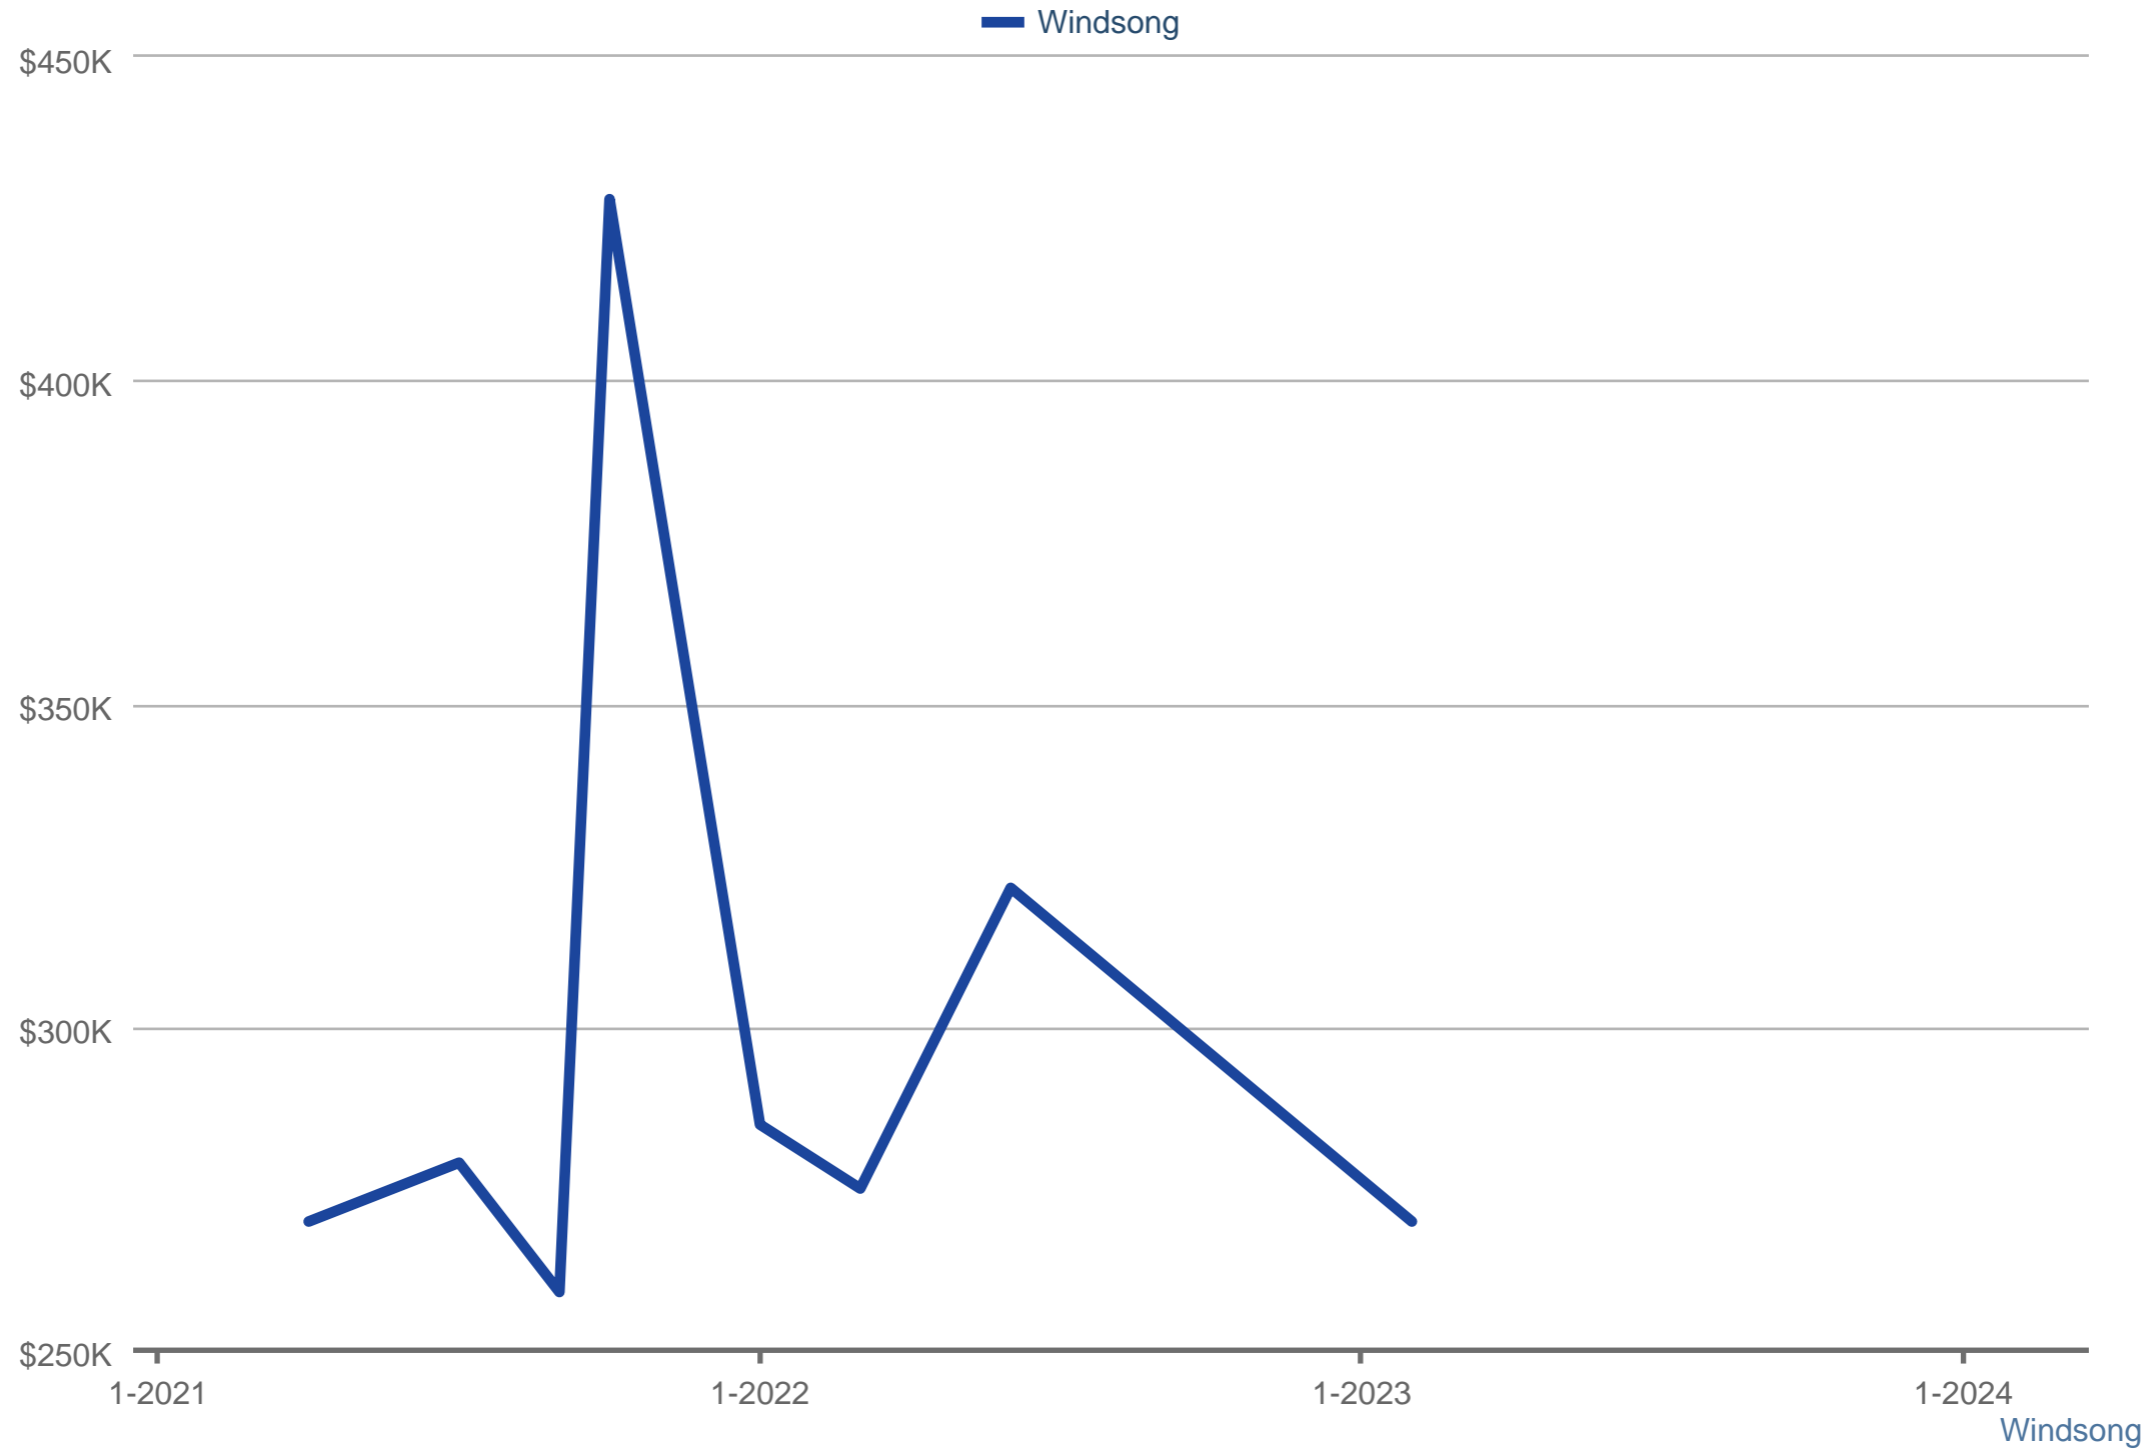

Average Sales Price

Each data point is one month of activity. Data is from April 26, 2024.