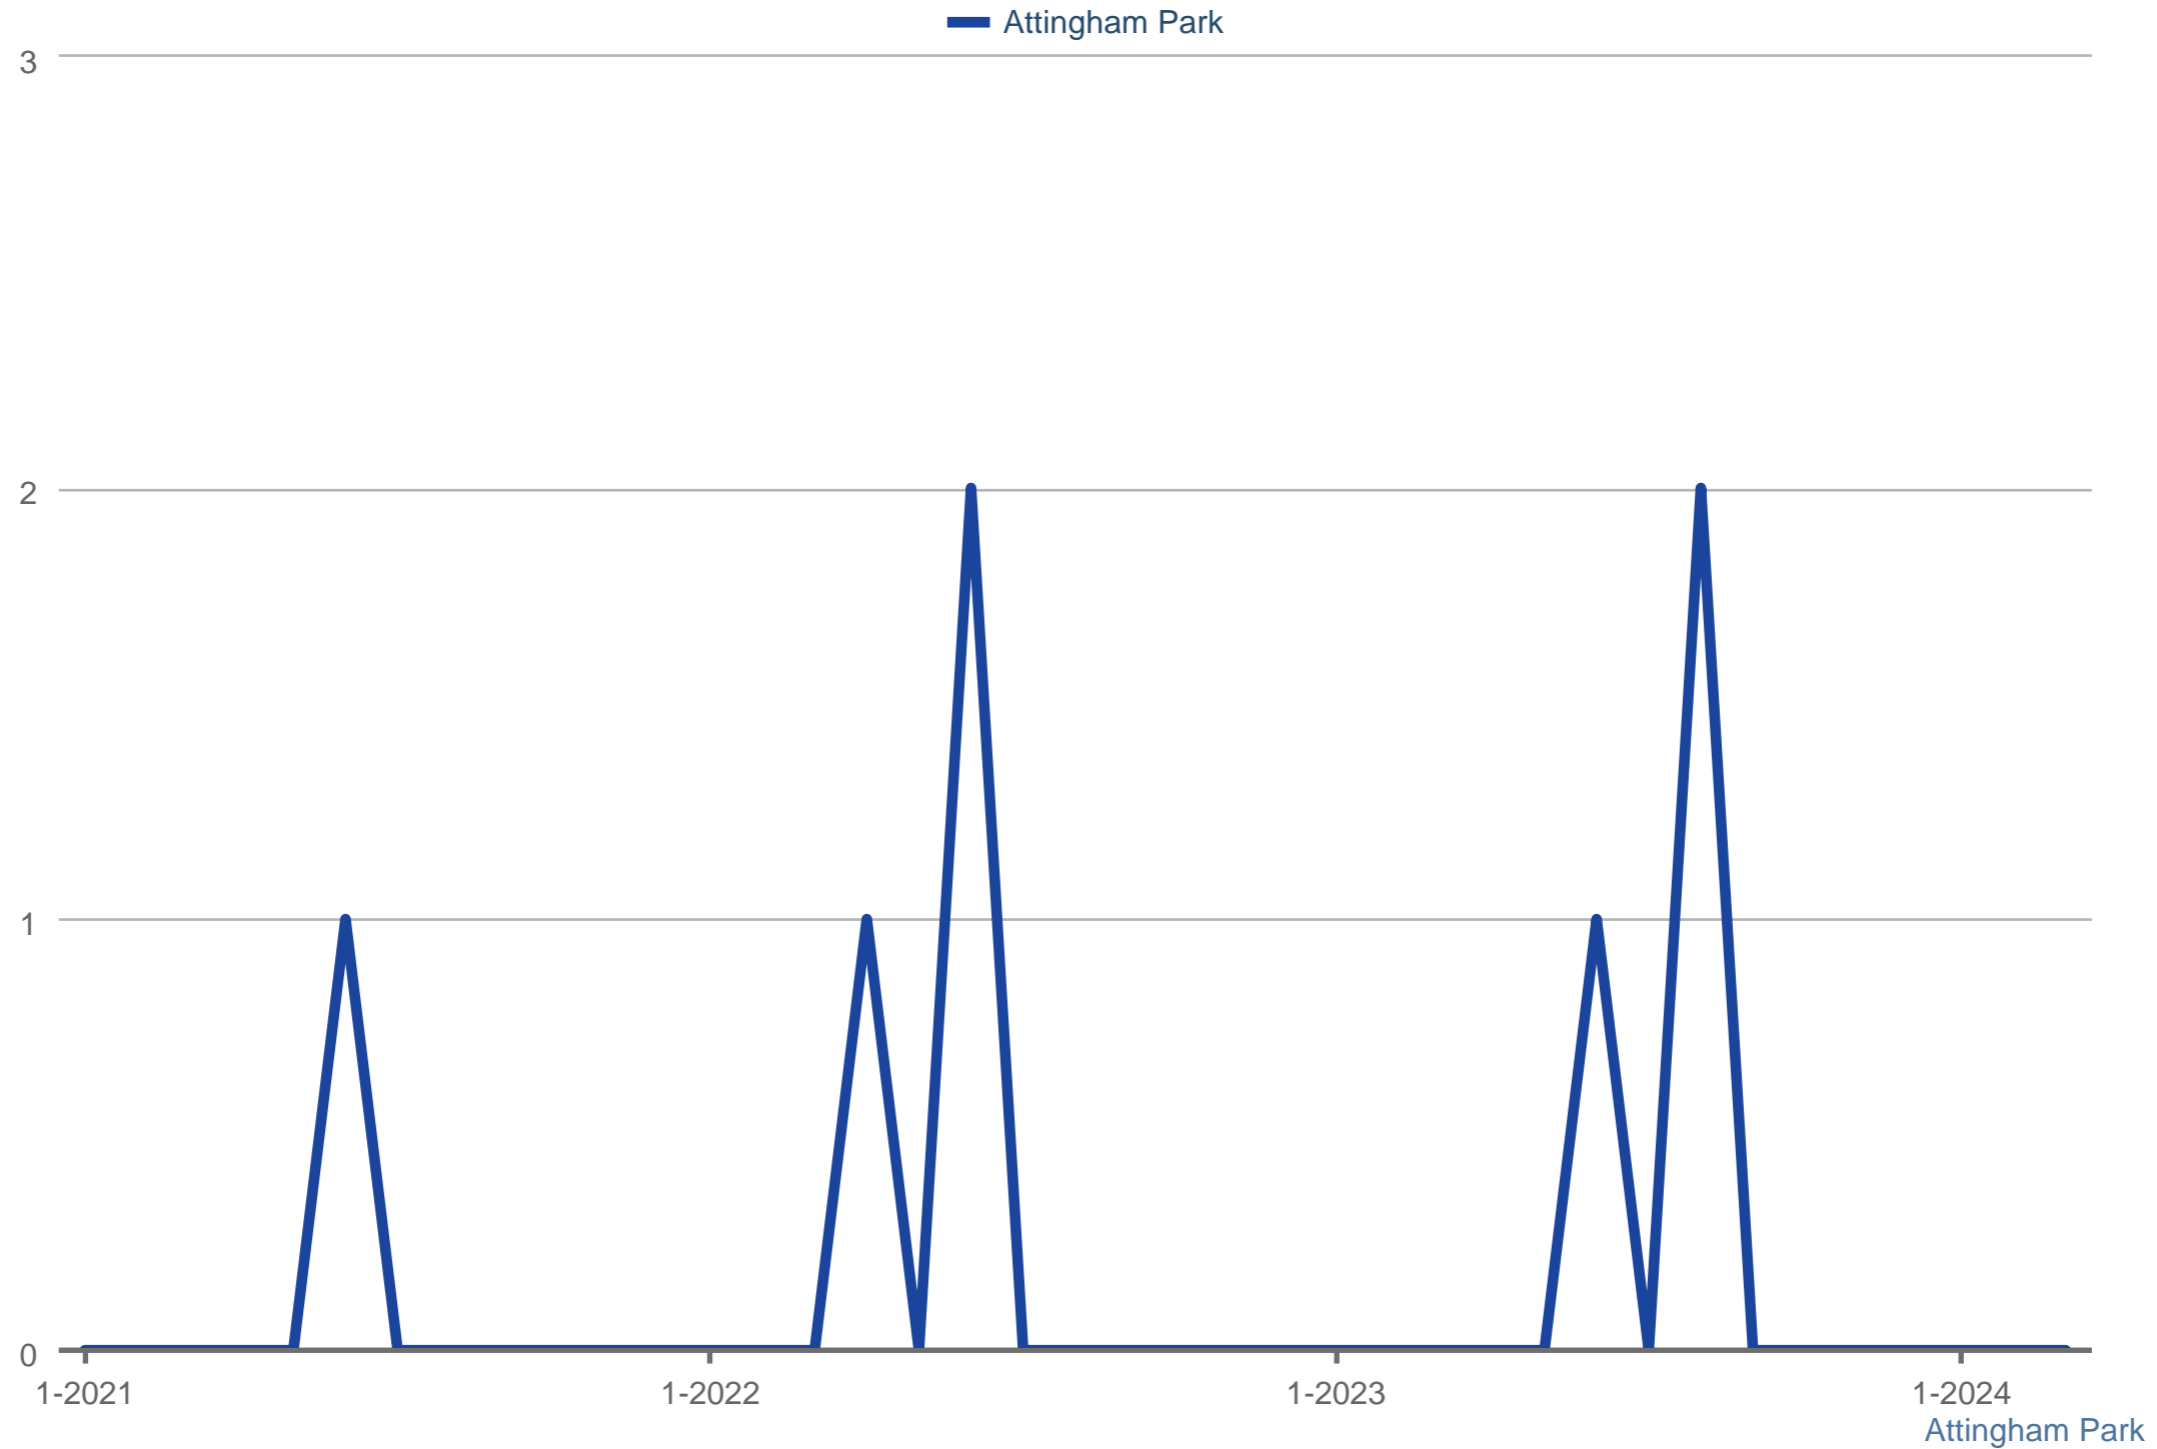

Closed Sales

Each data point is one month of activity. Data is from April 26, 2024.