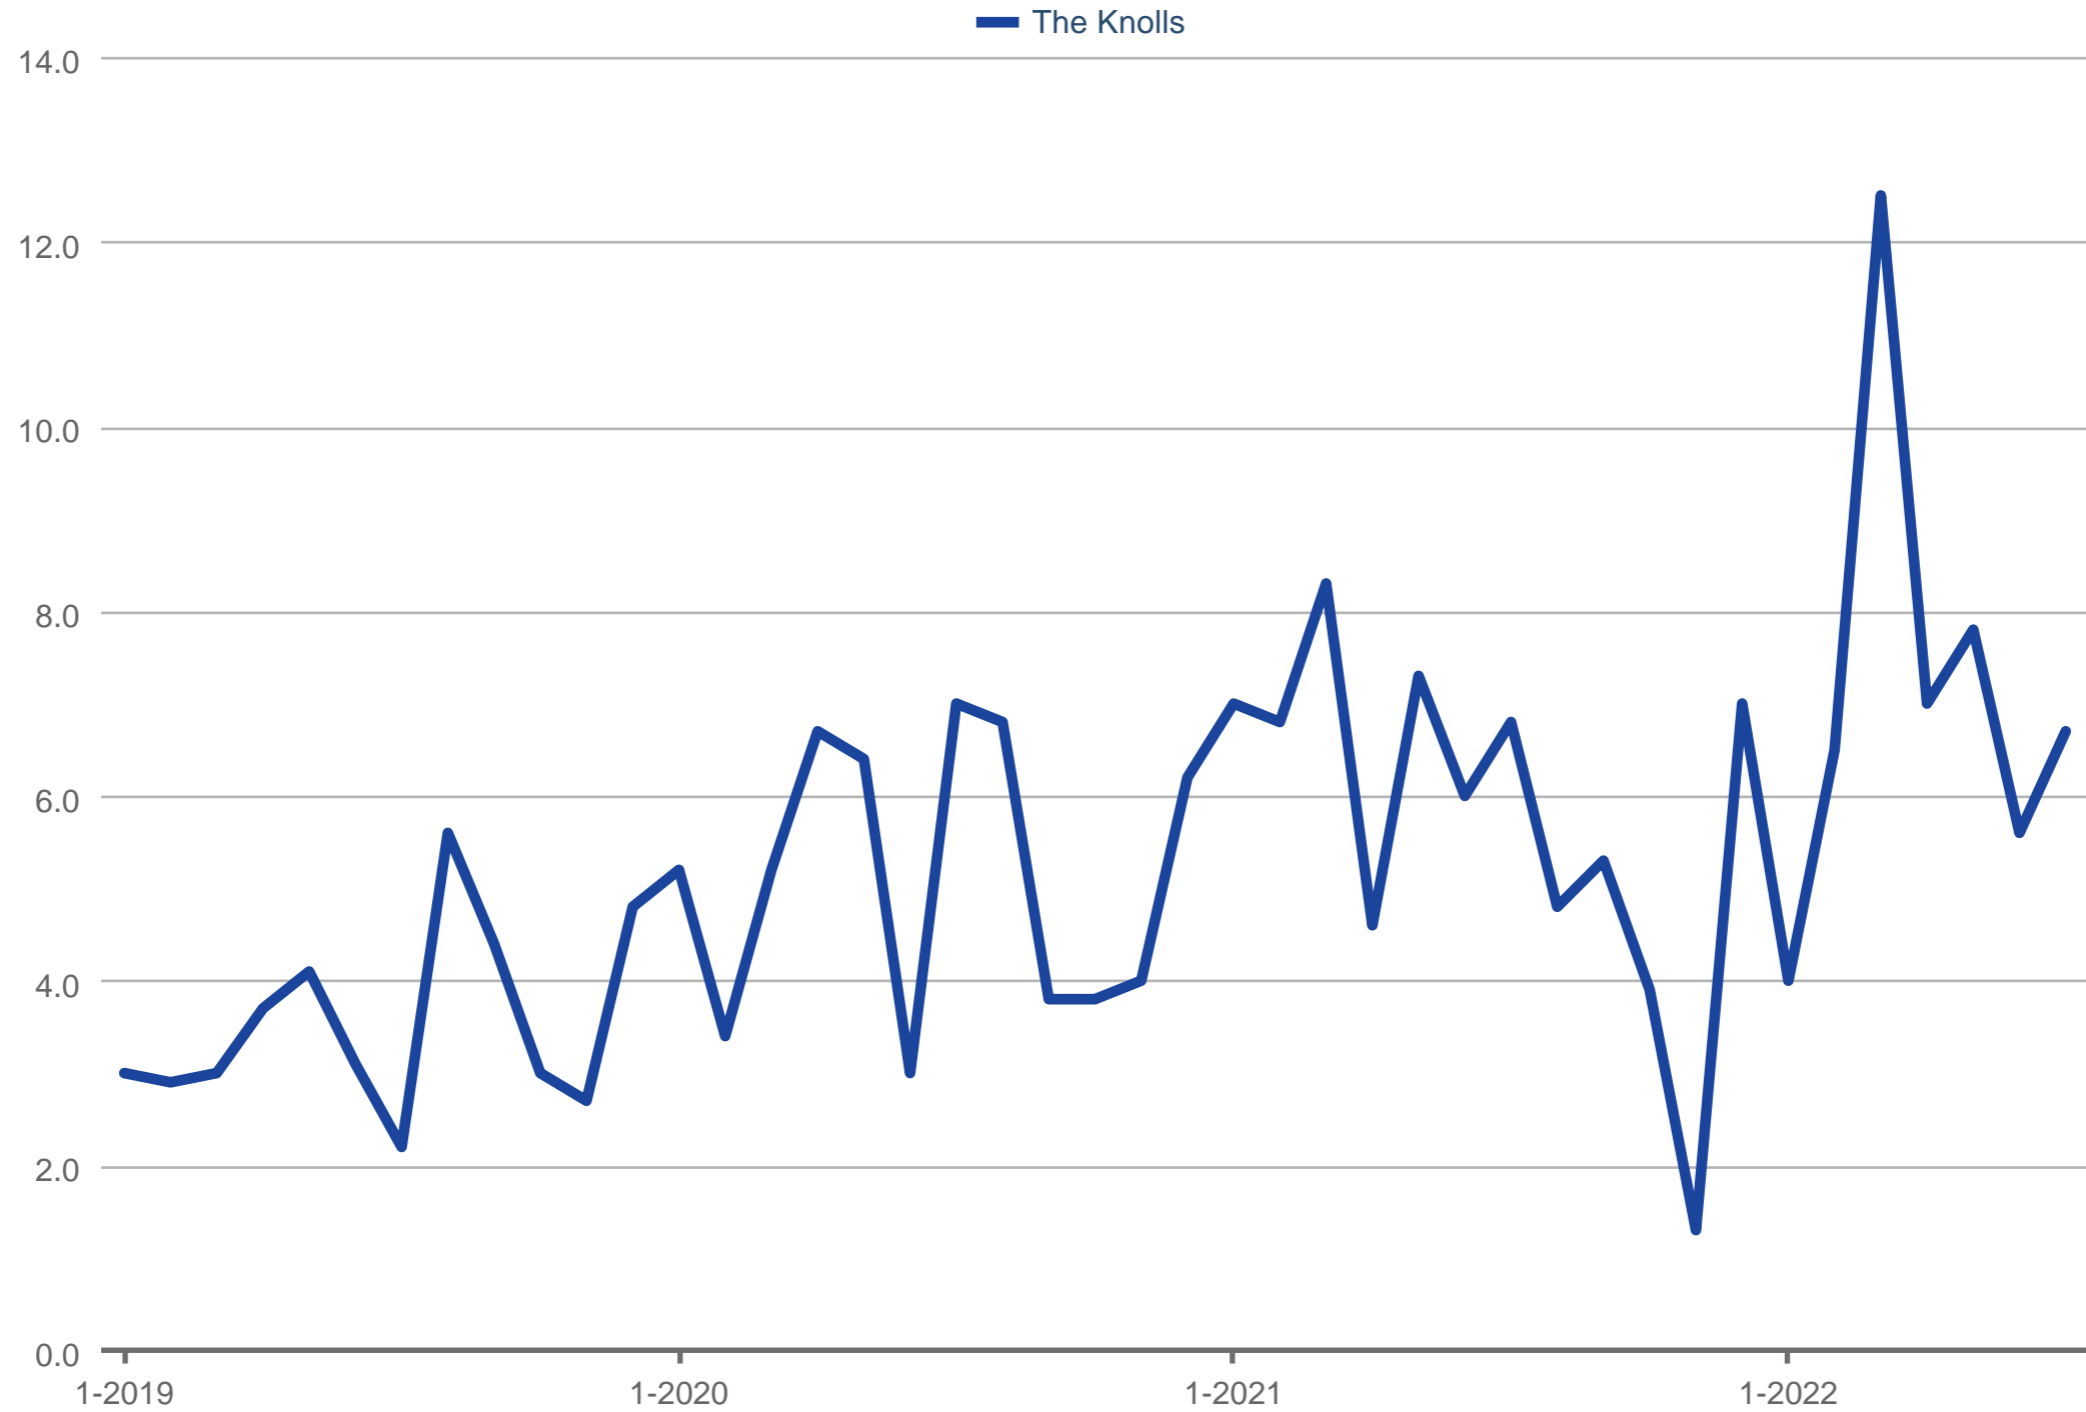

### Showings Per Listing

The Knolls

Each data point is one month of activity. Data is from August 8, 2022.