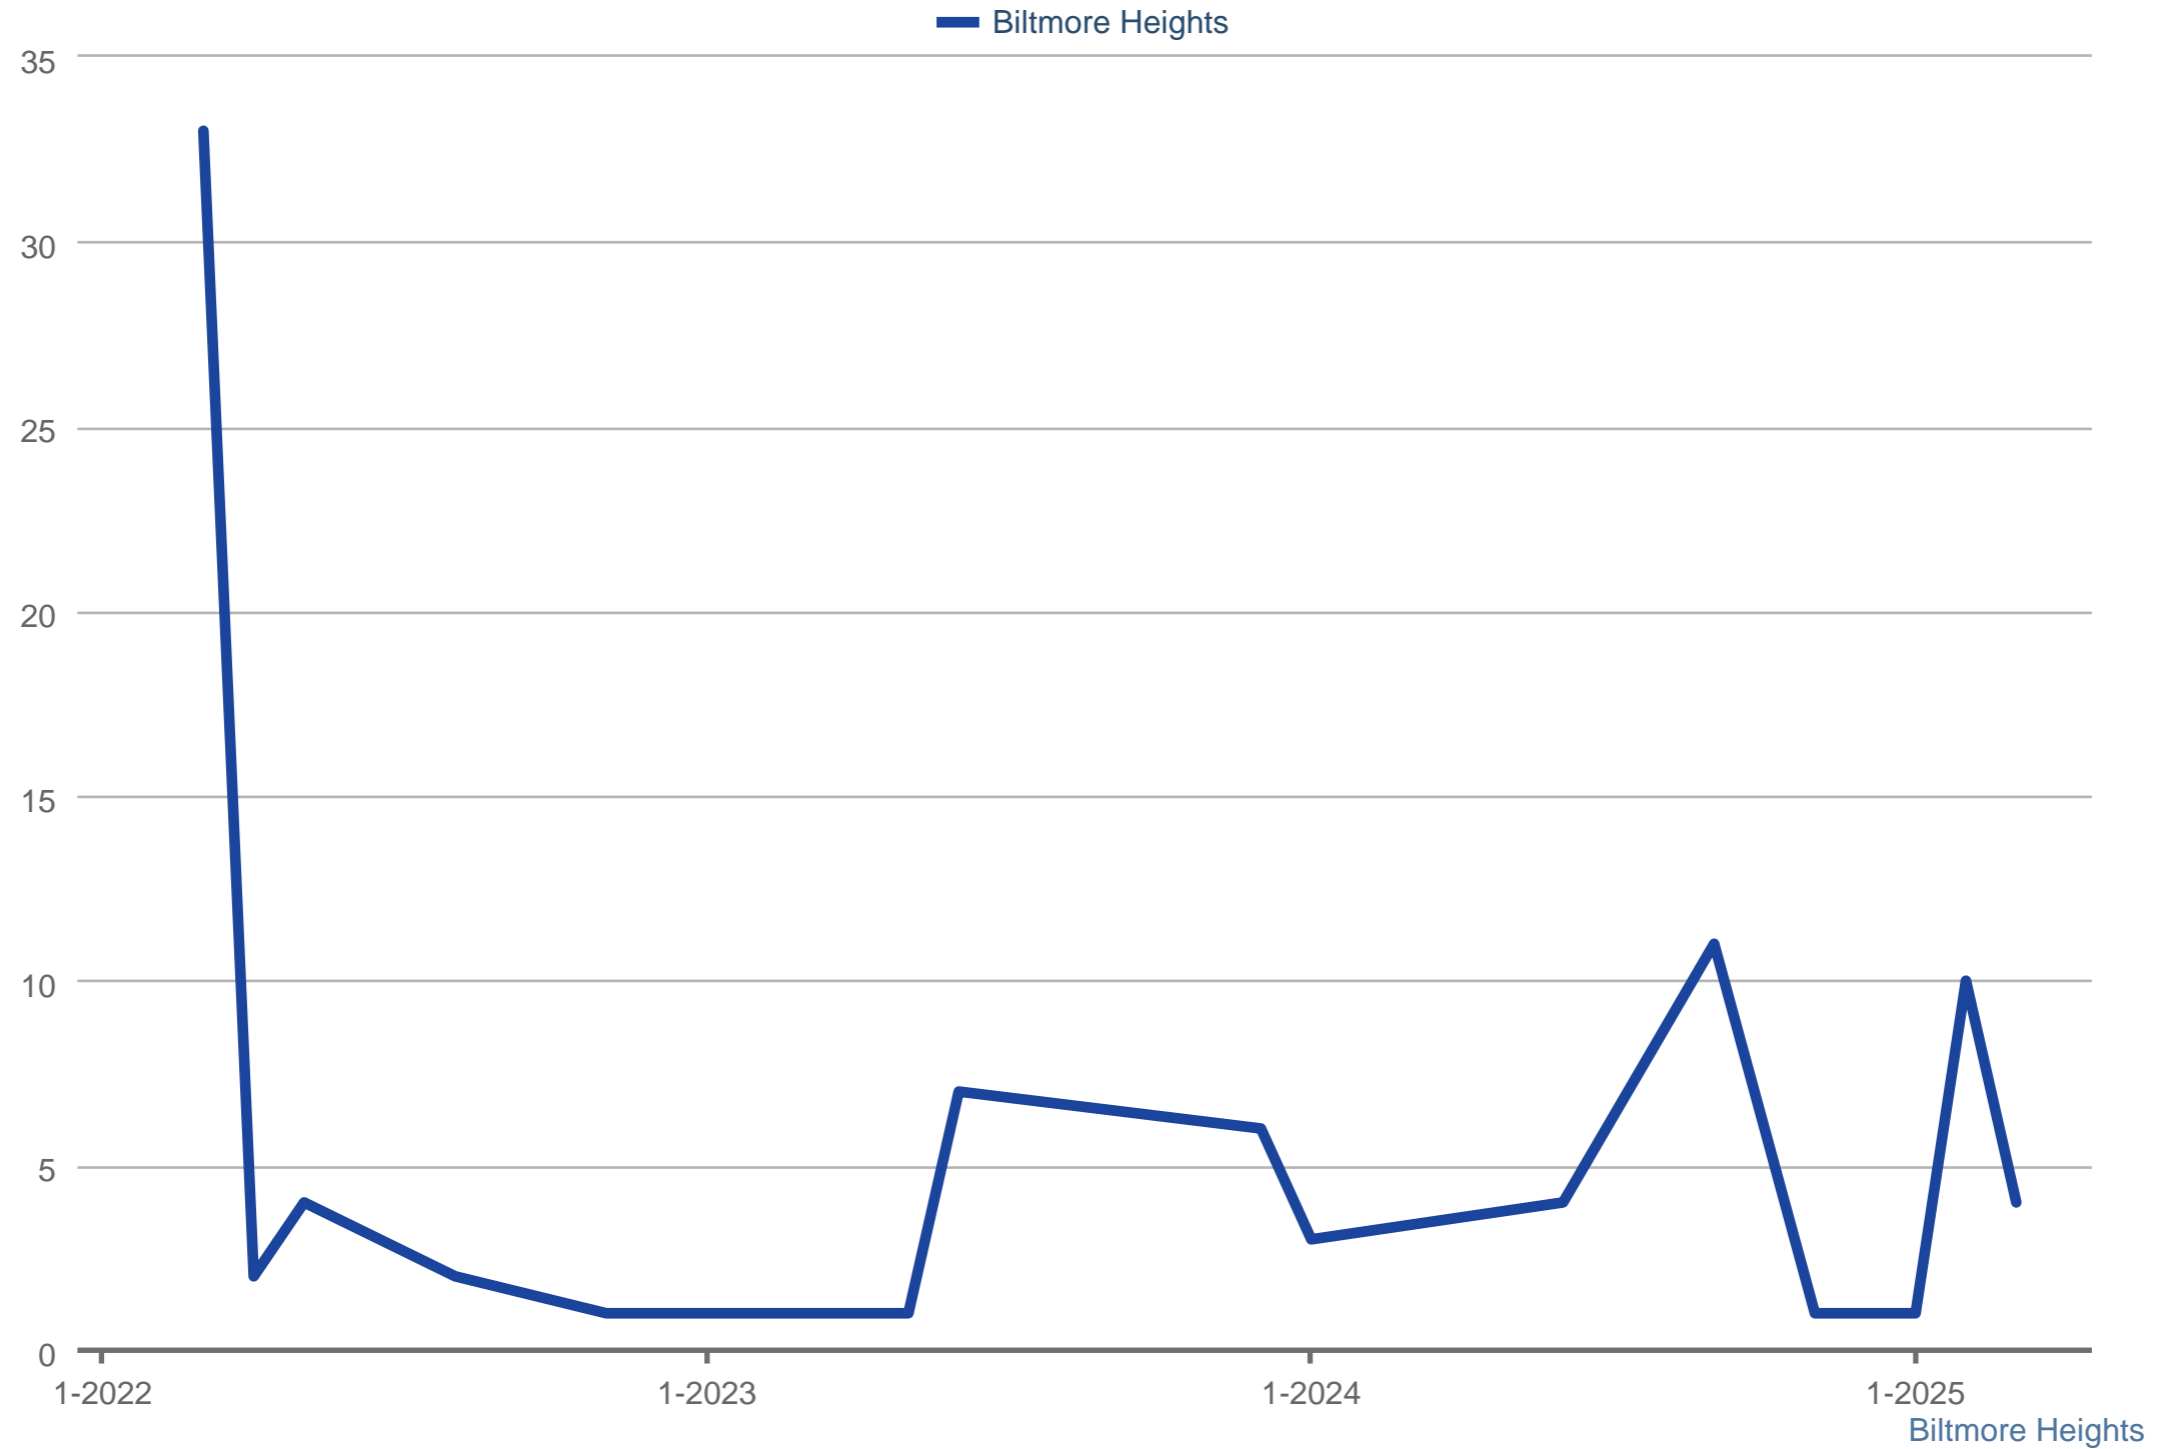

Average Days on Market

Each data point is one month of activity. Data is from May 17, 2025.