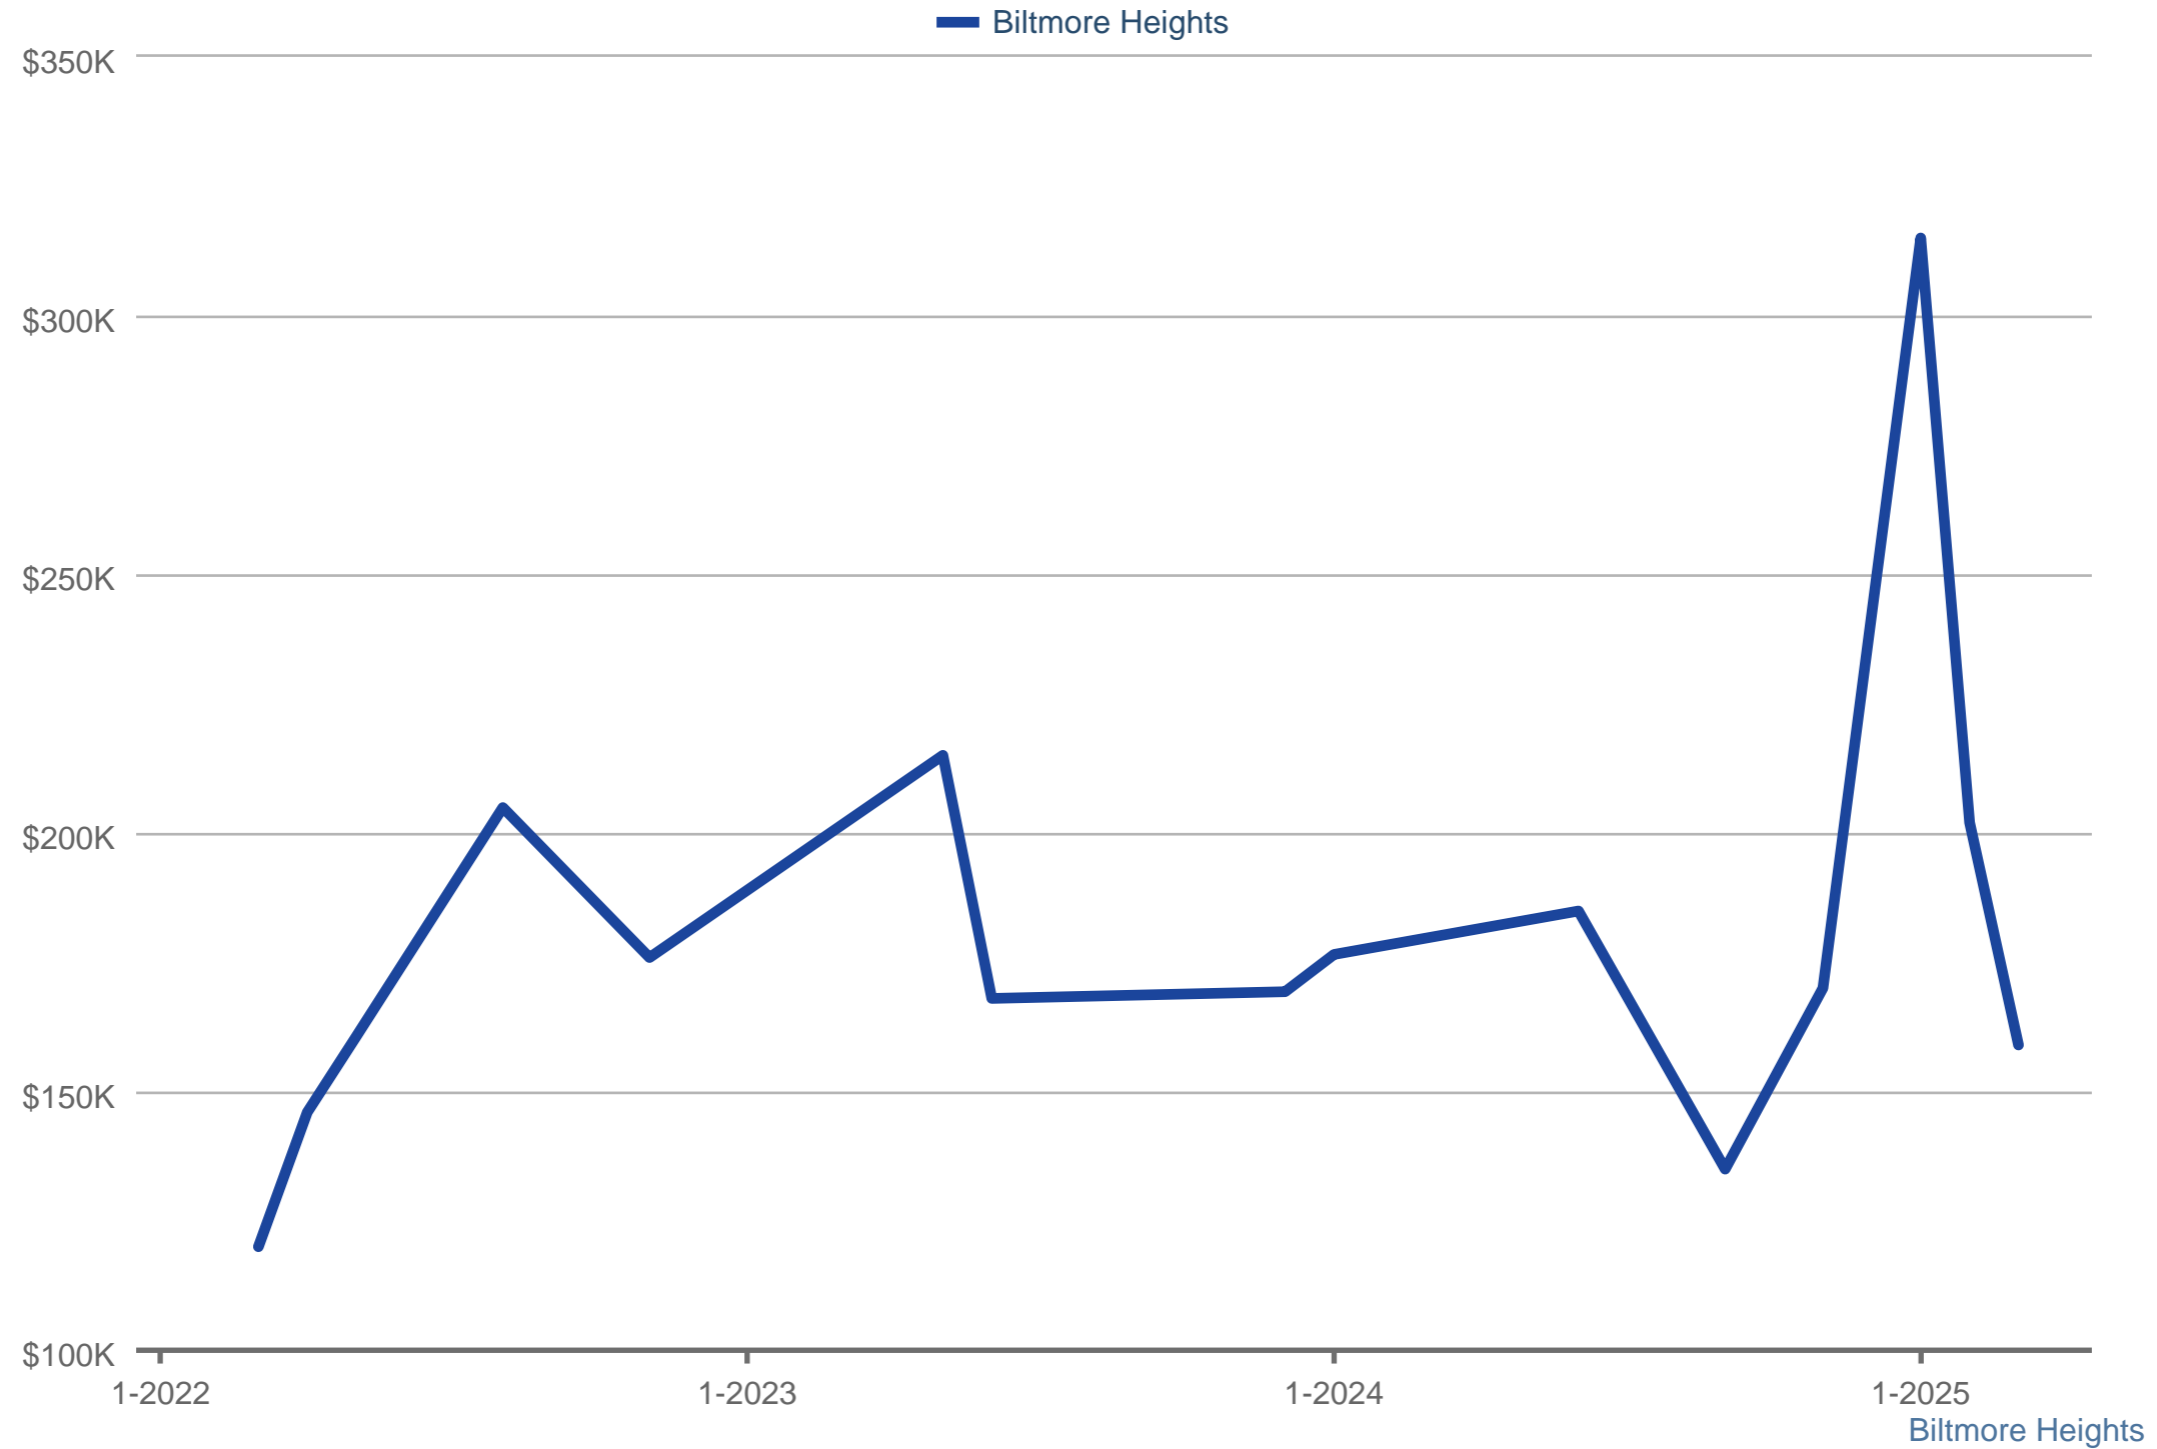

Average Sales Price

Each data point is one month of activity. Data is from May 17, 2025.