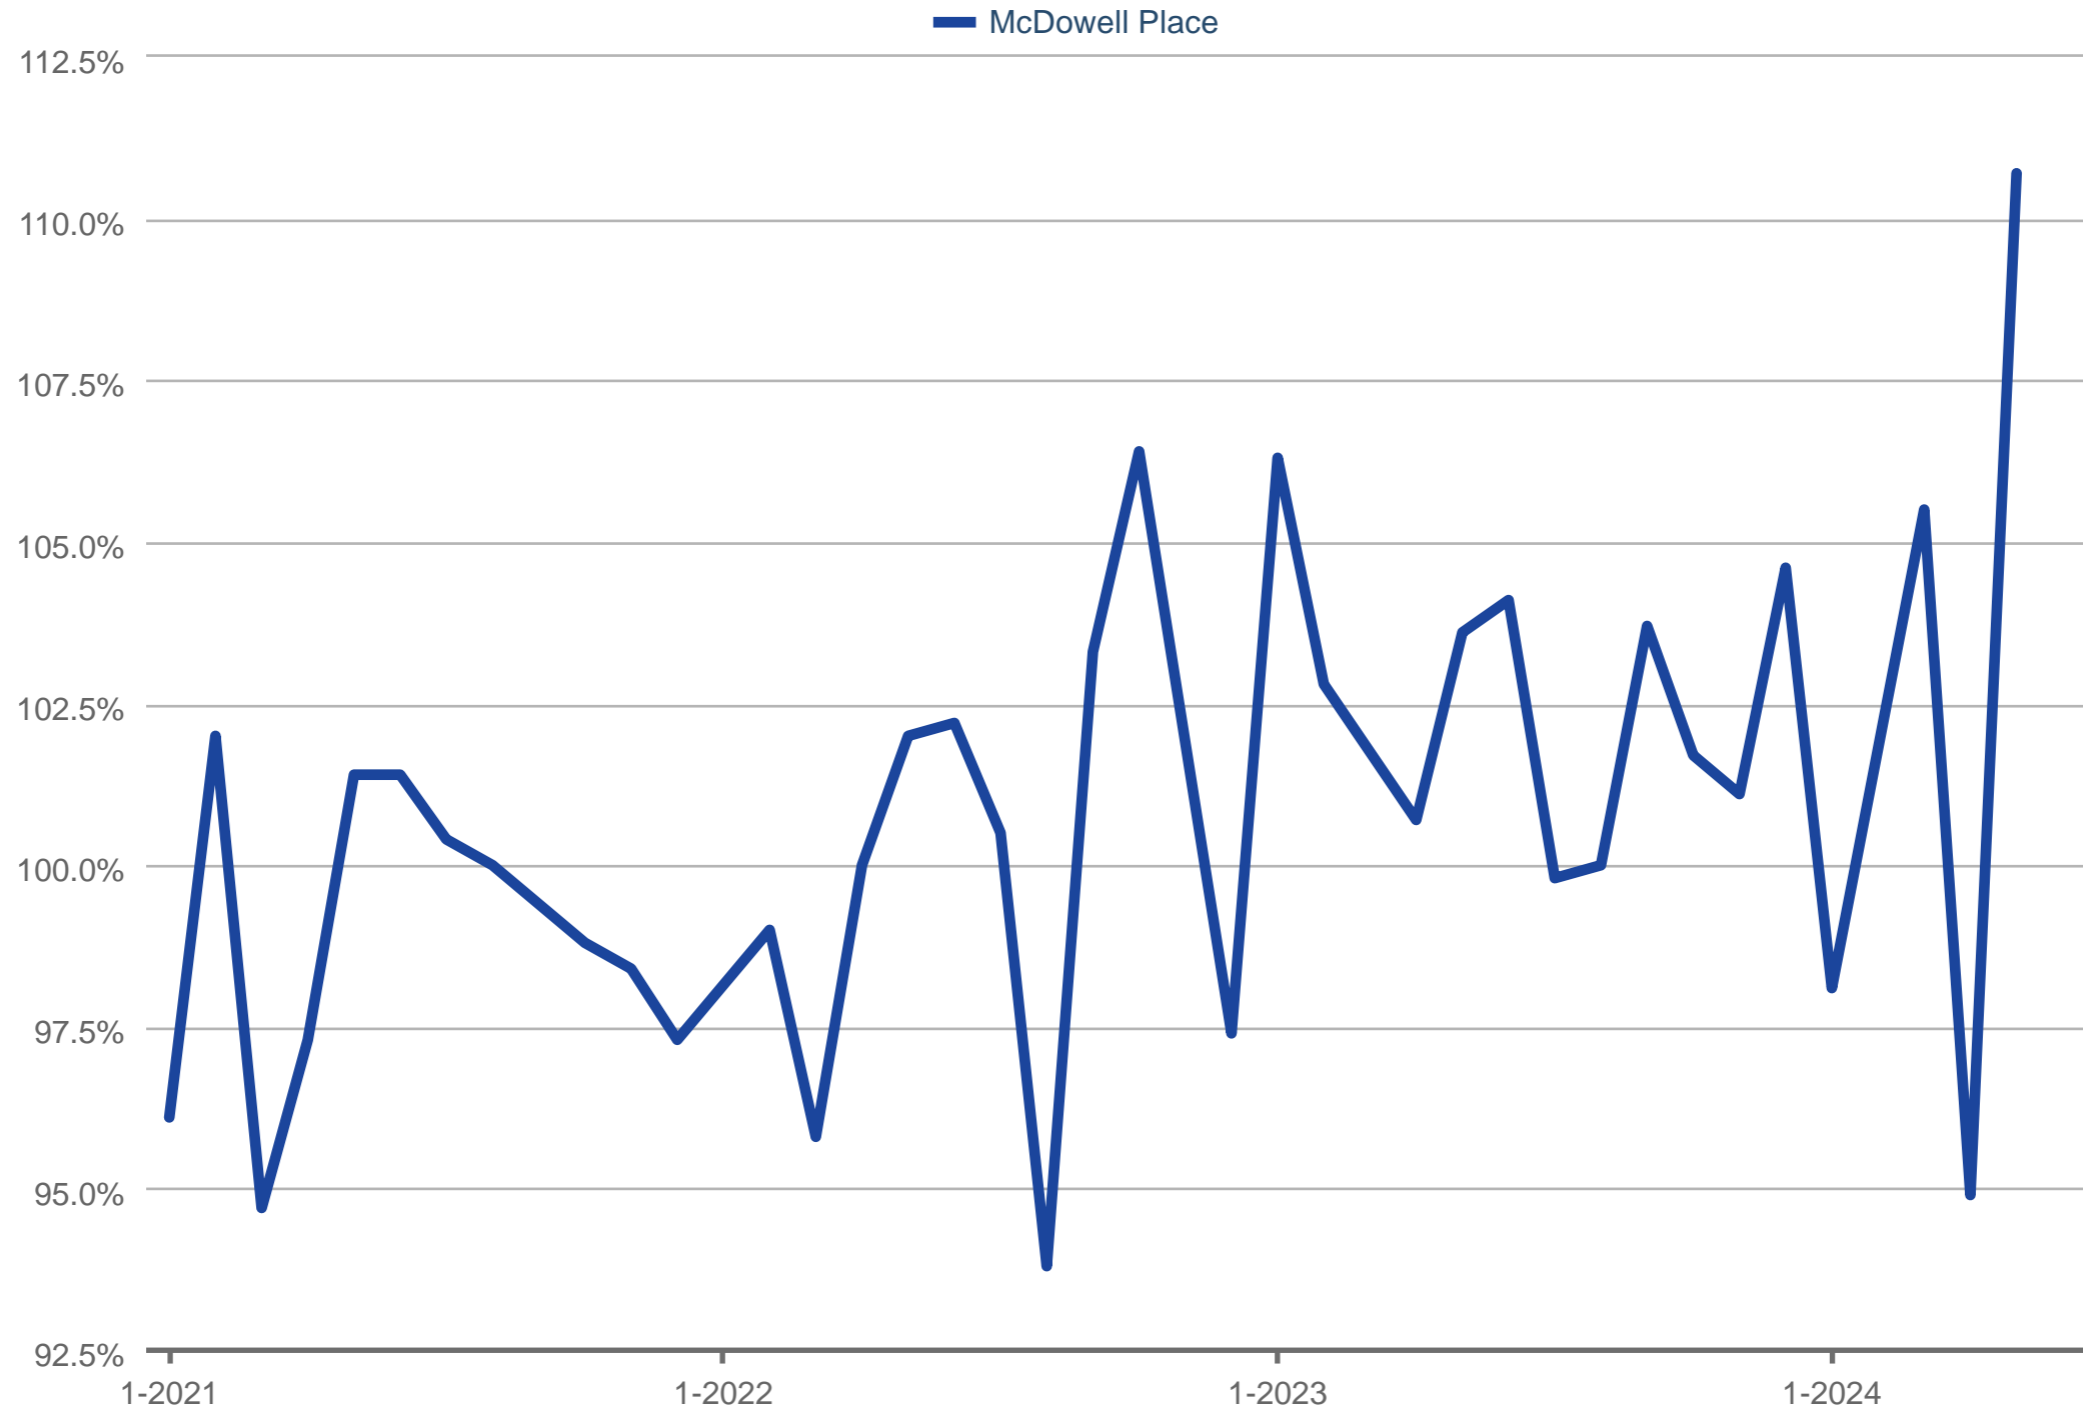

### Average Percent of Last List Price

McDowell Place

Each data point is one month of activity. Data is from July 27, 2024.