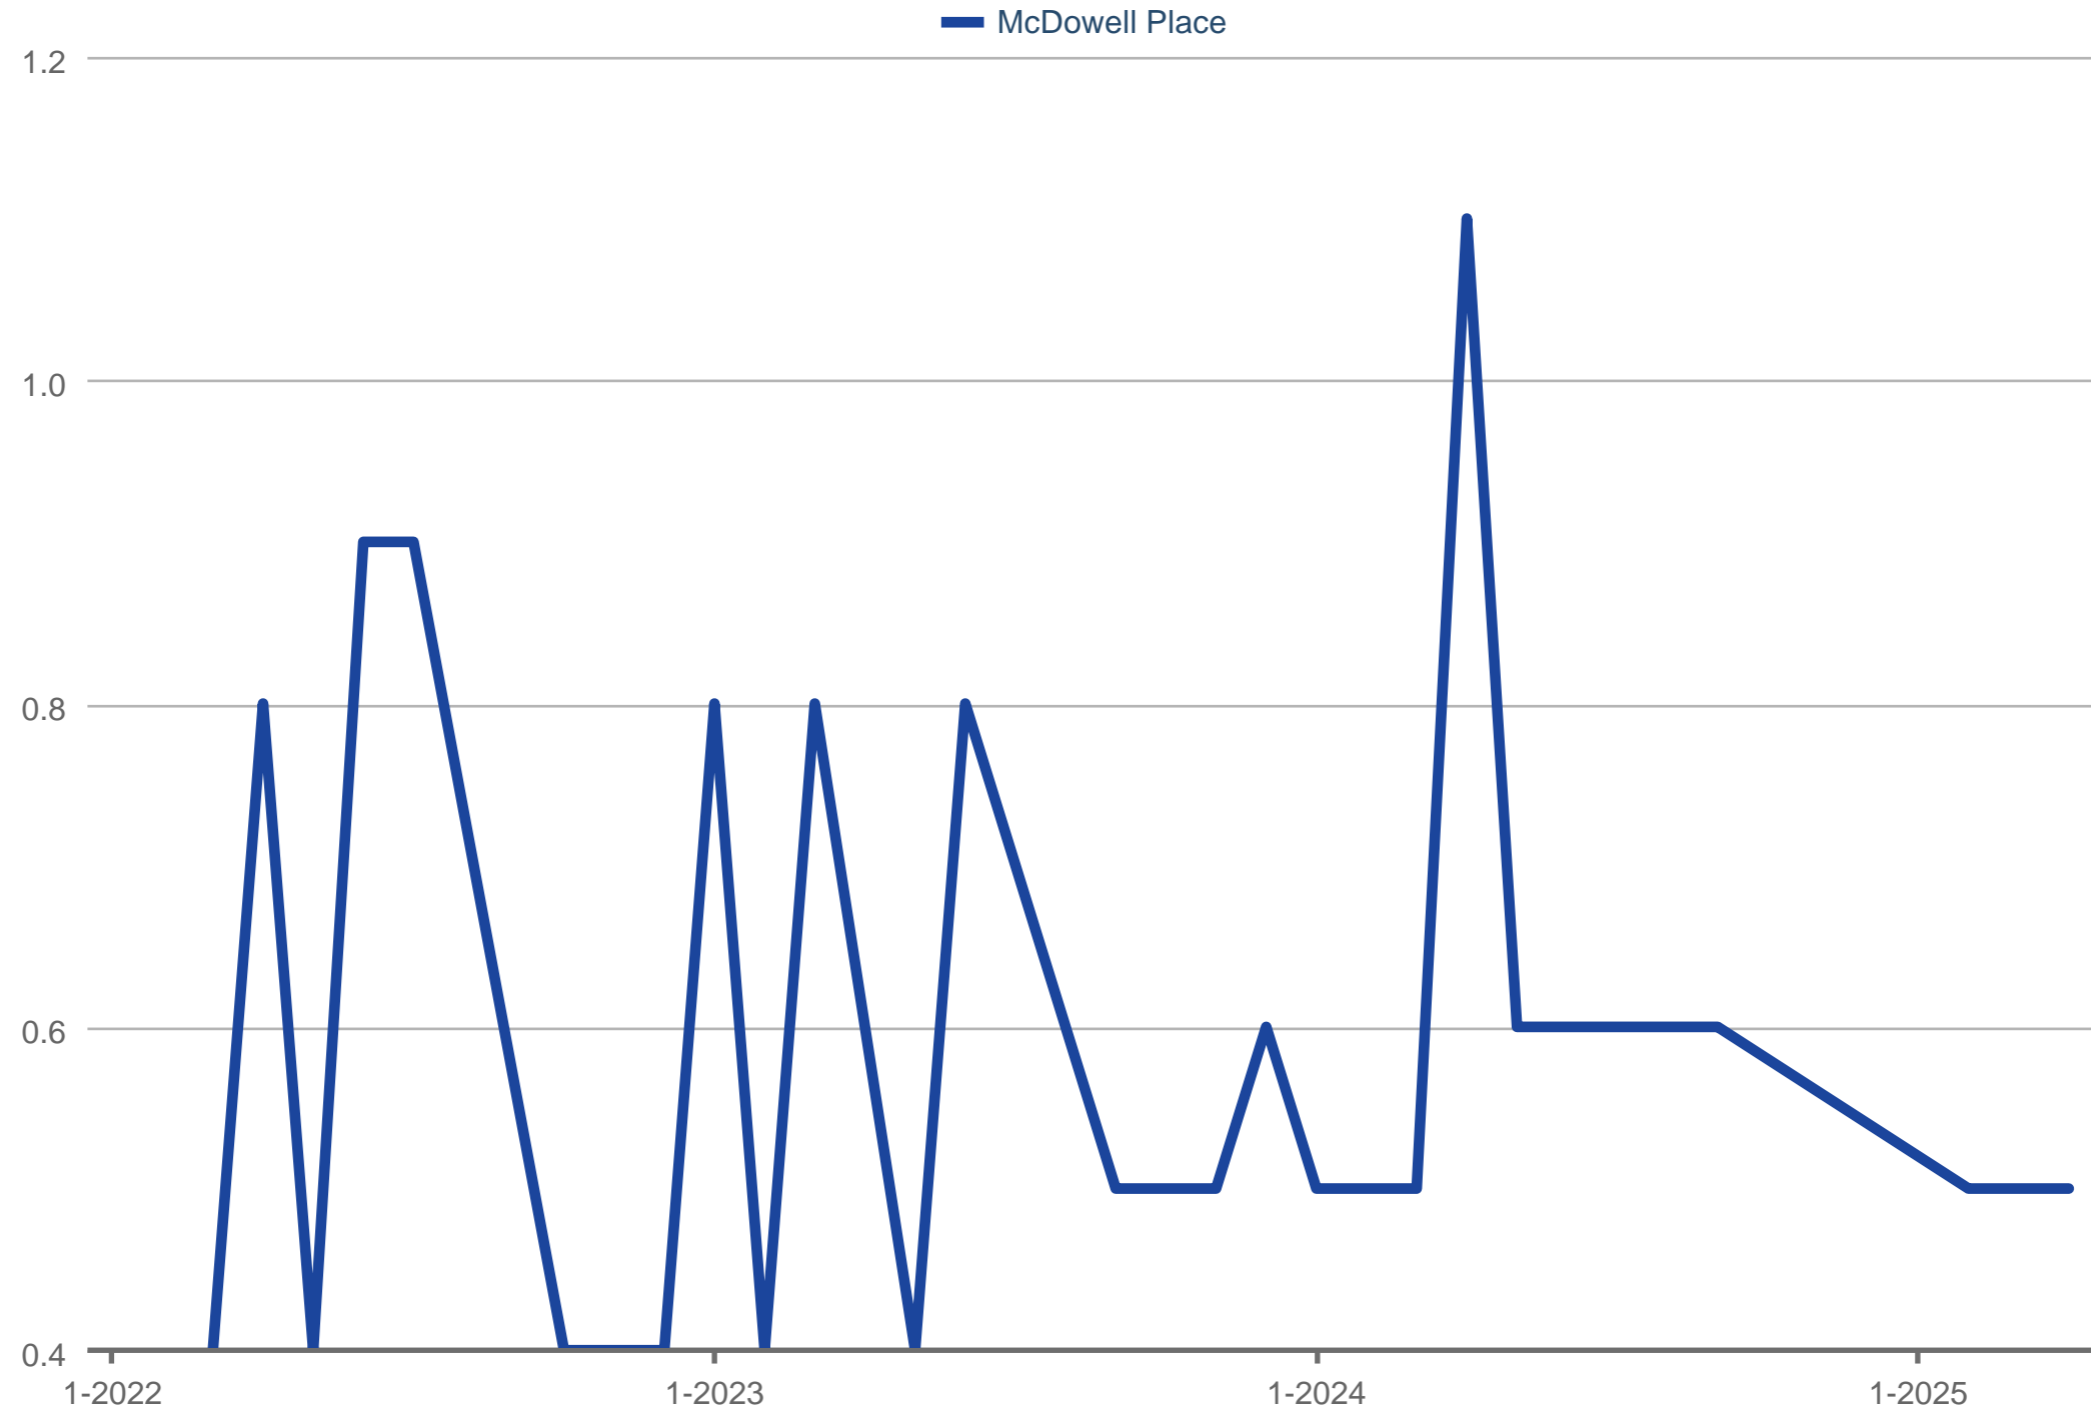

Months Supply of Homes for Sale

McDowell Place

Each data point is one month of activity. Data is from May 17, 2025.