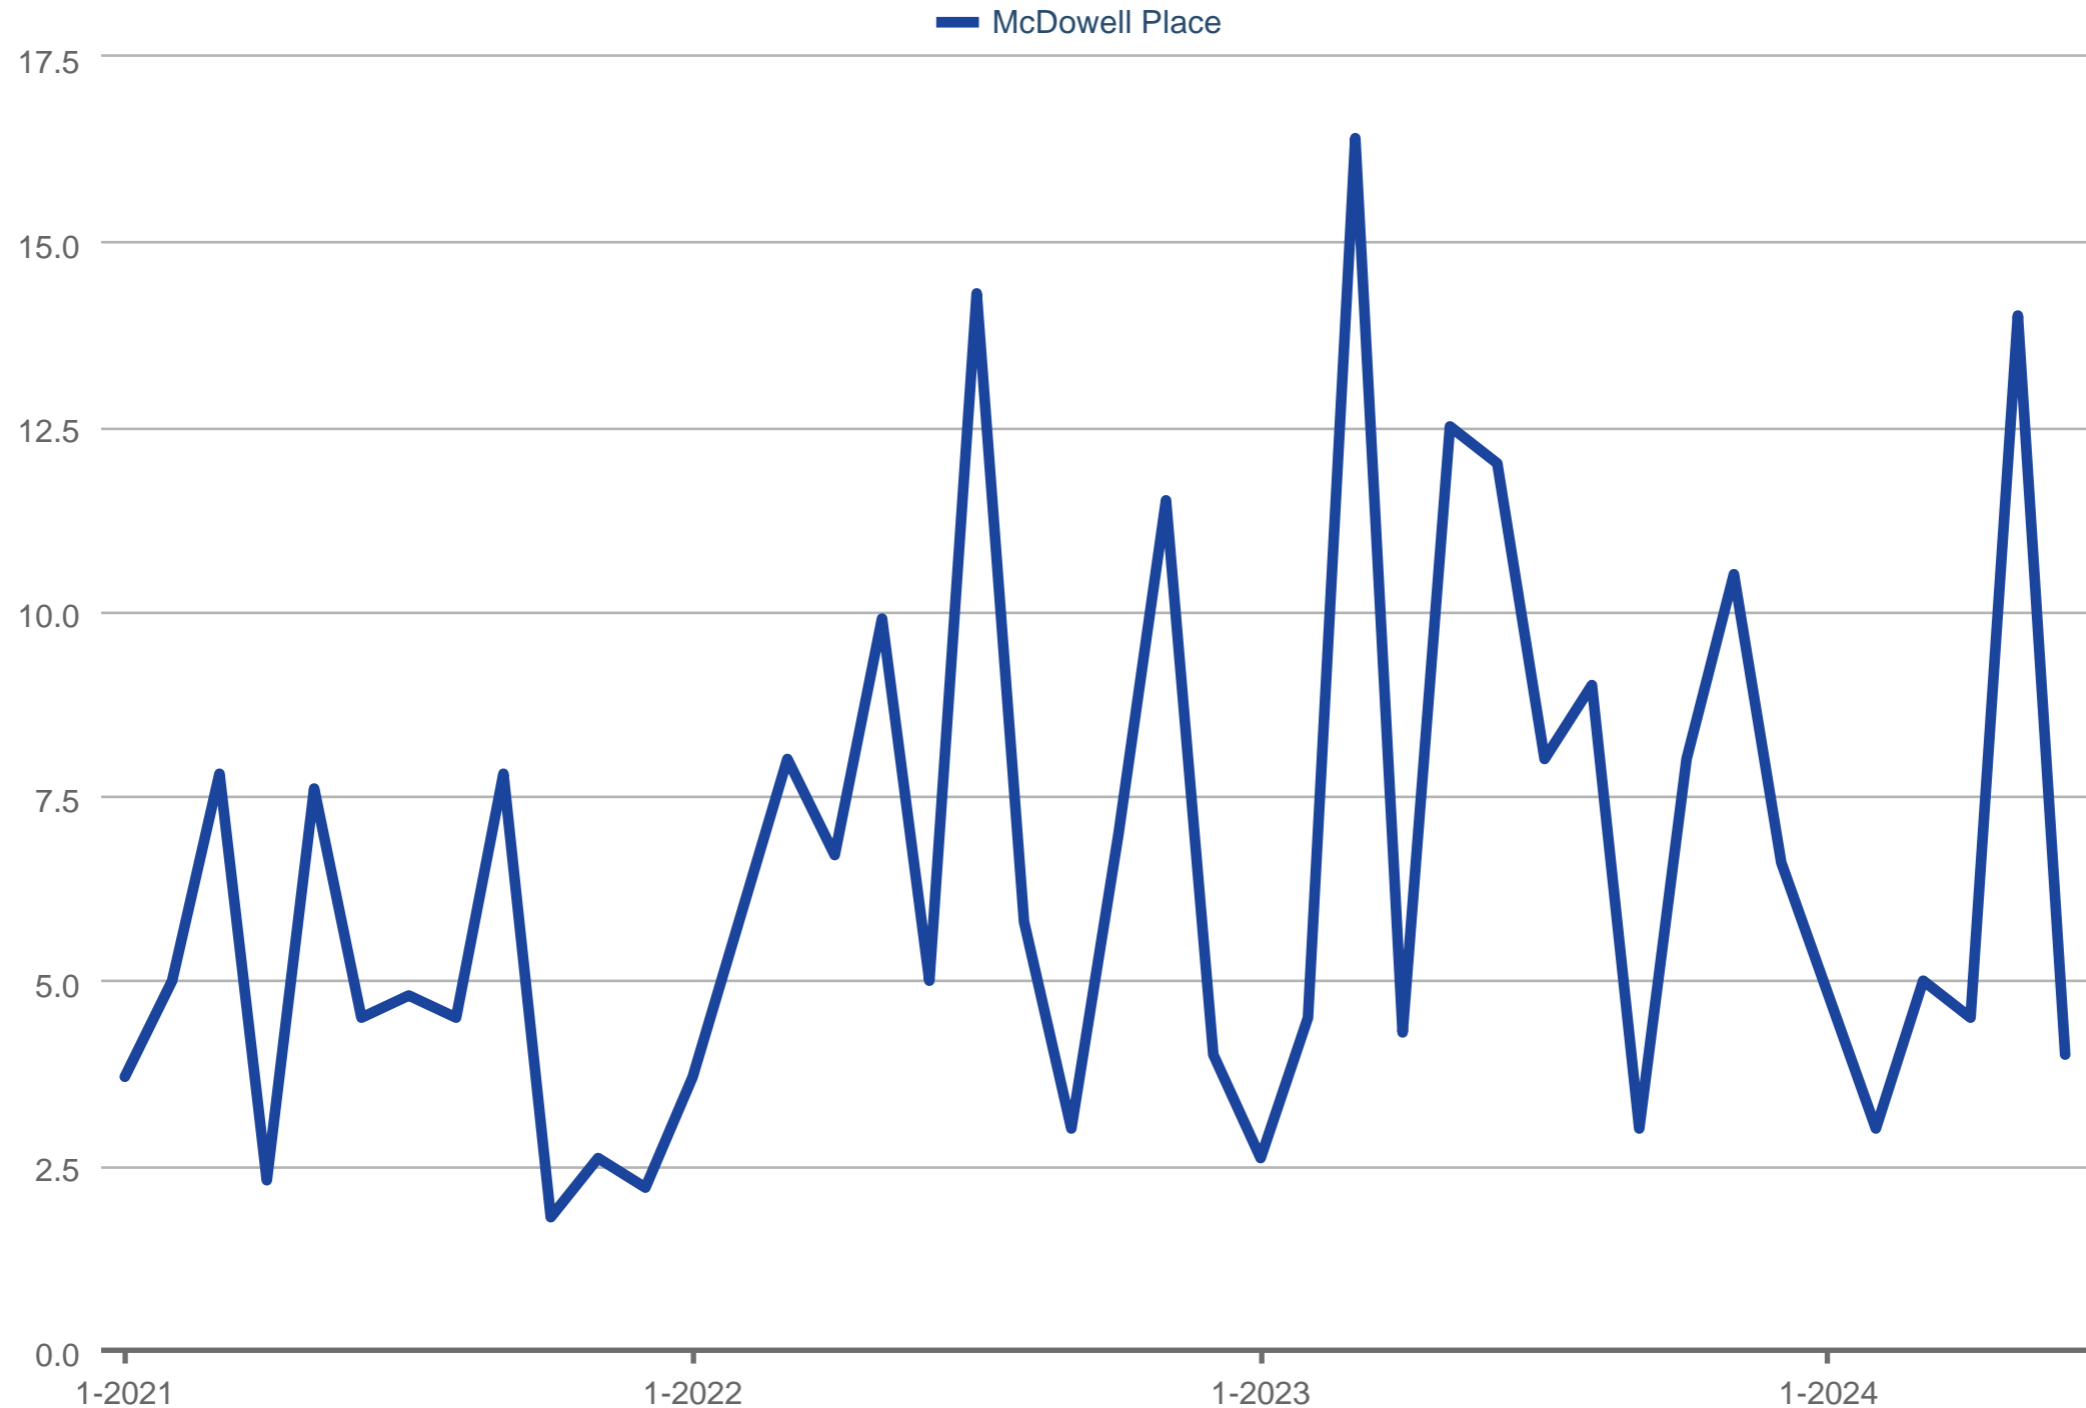

### Showings Per Listing

McDowell Place

Each data point is one month of activity. Data is from July 27, 2024.