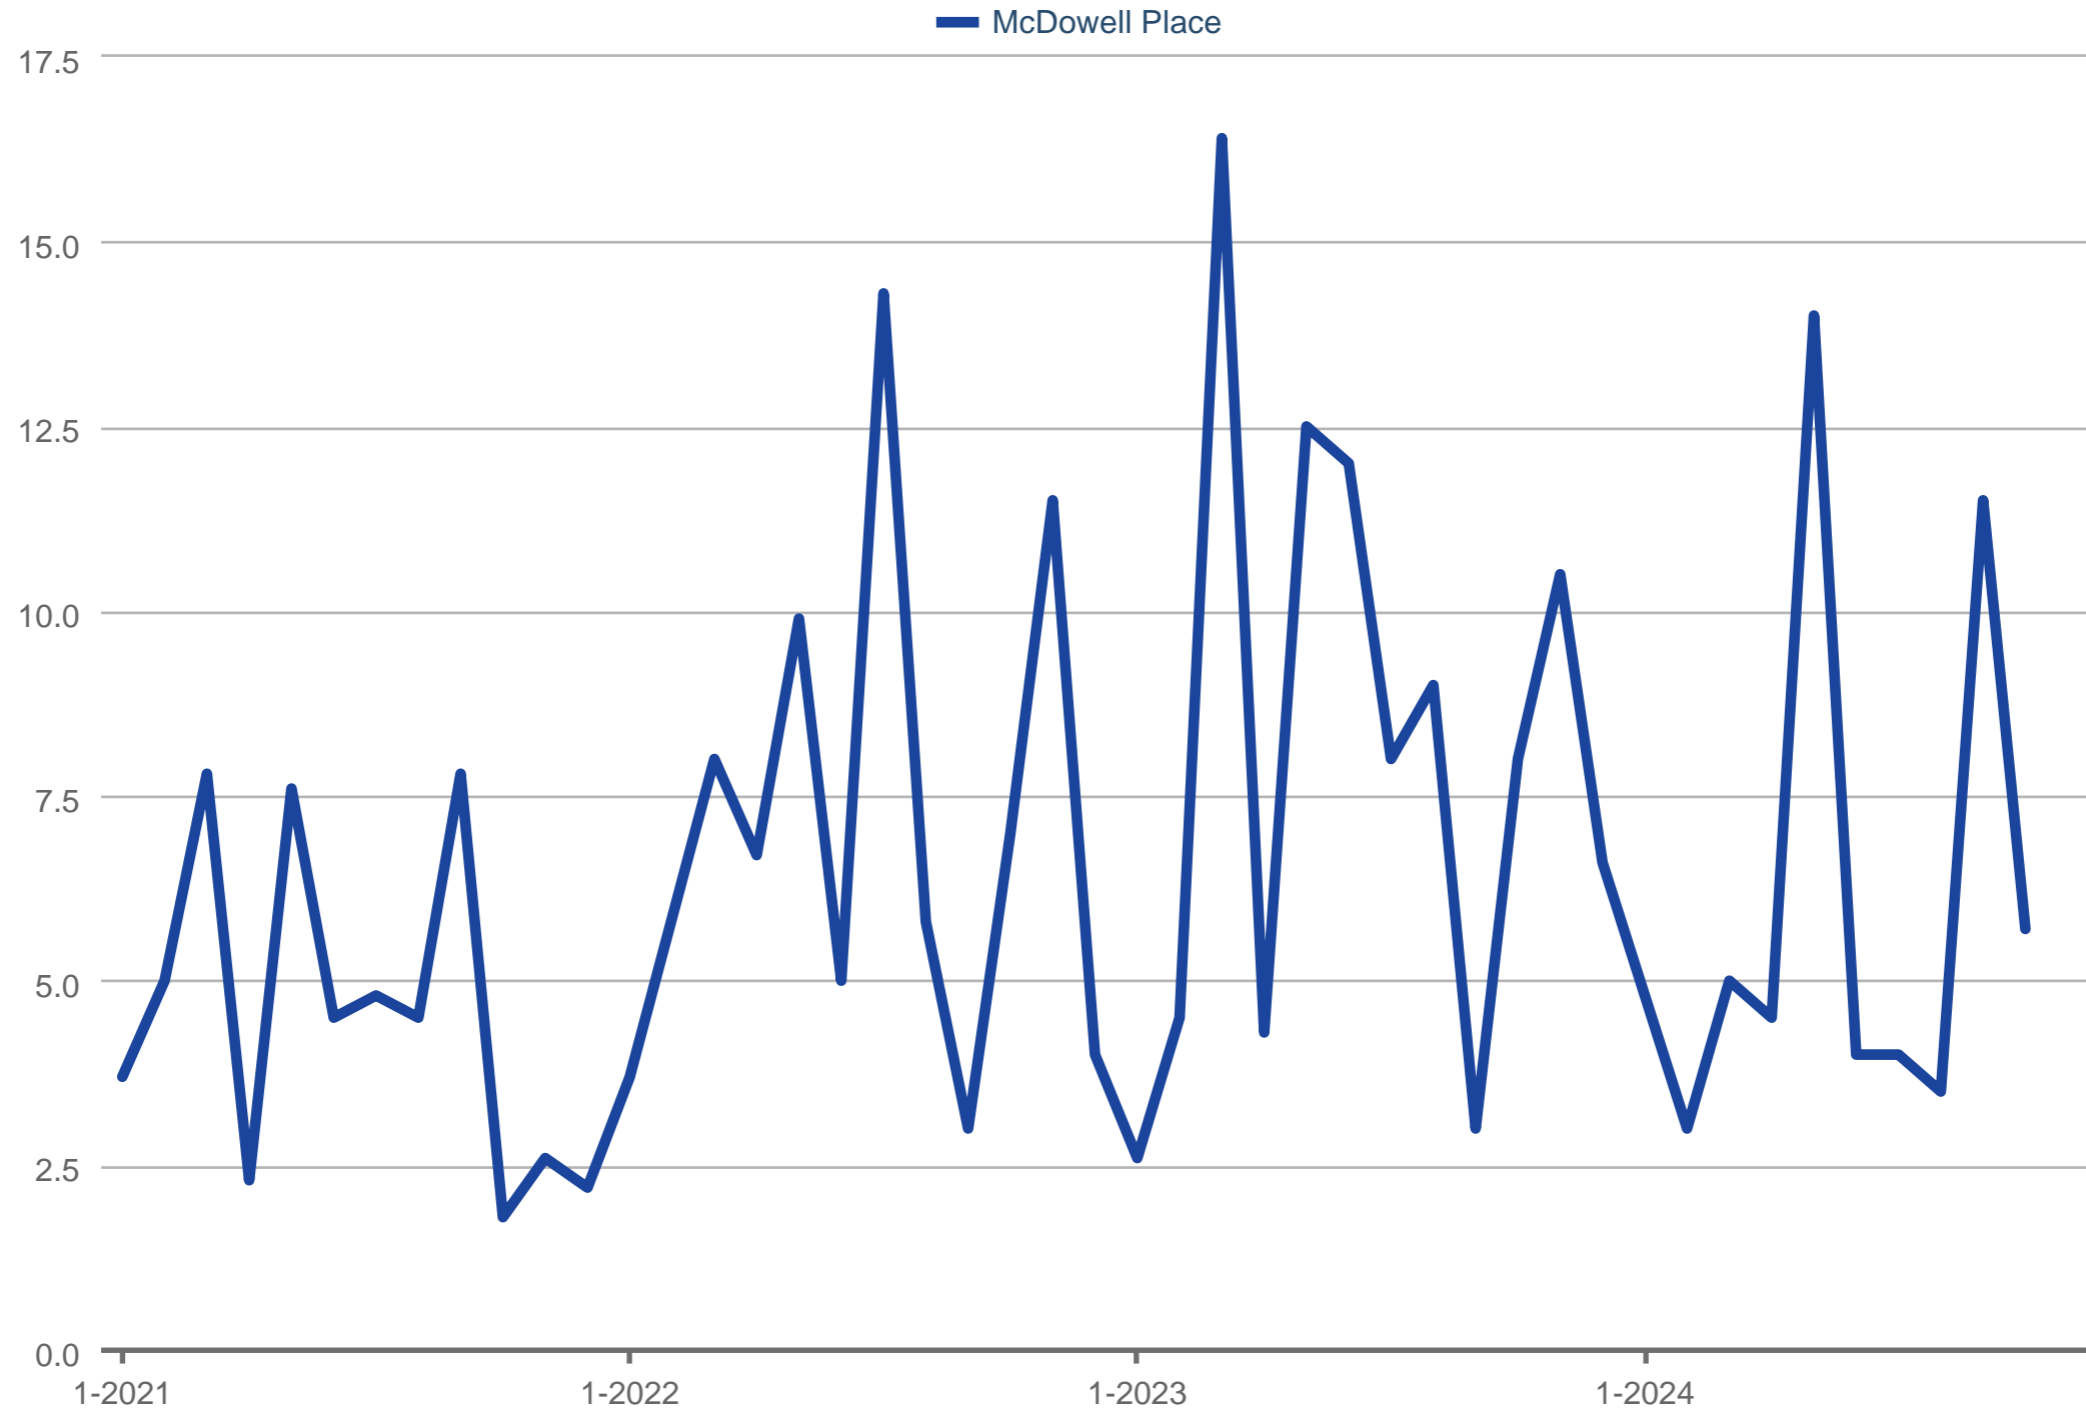

Showings Per Listing

McDowell Place

Each data point is one month of activity. Data is from December 14, 2024.

All data from RMLS Alliance. InfoSparks © 2024 ShowingTime Plus, LLC.