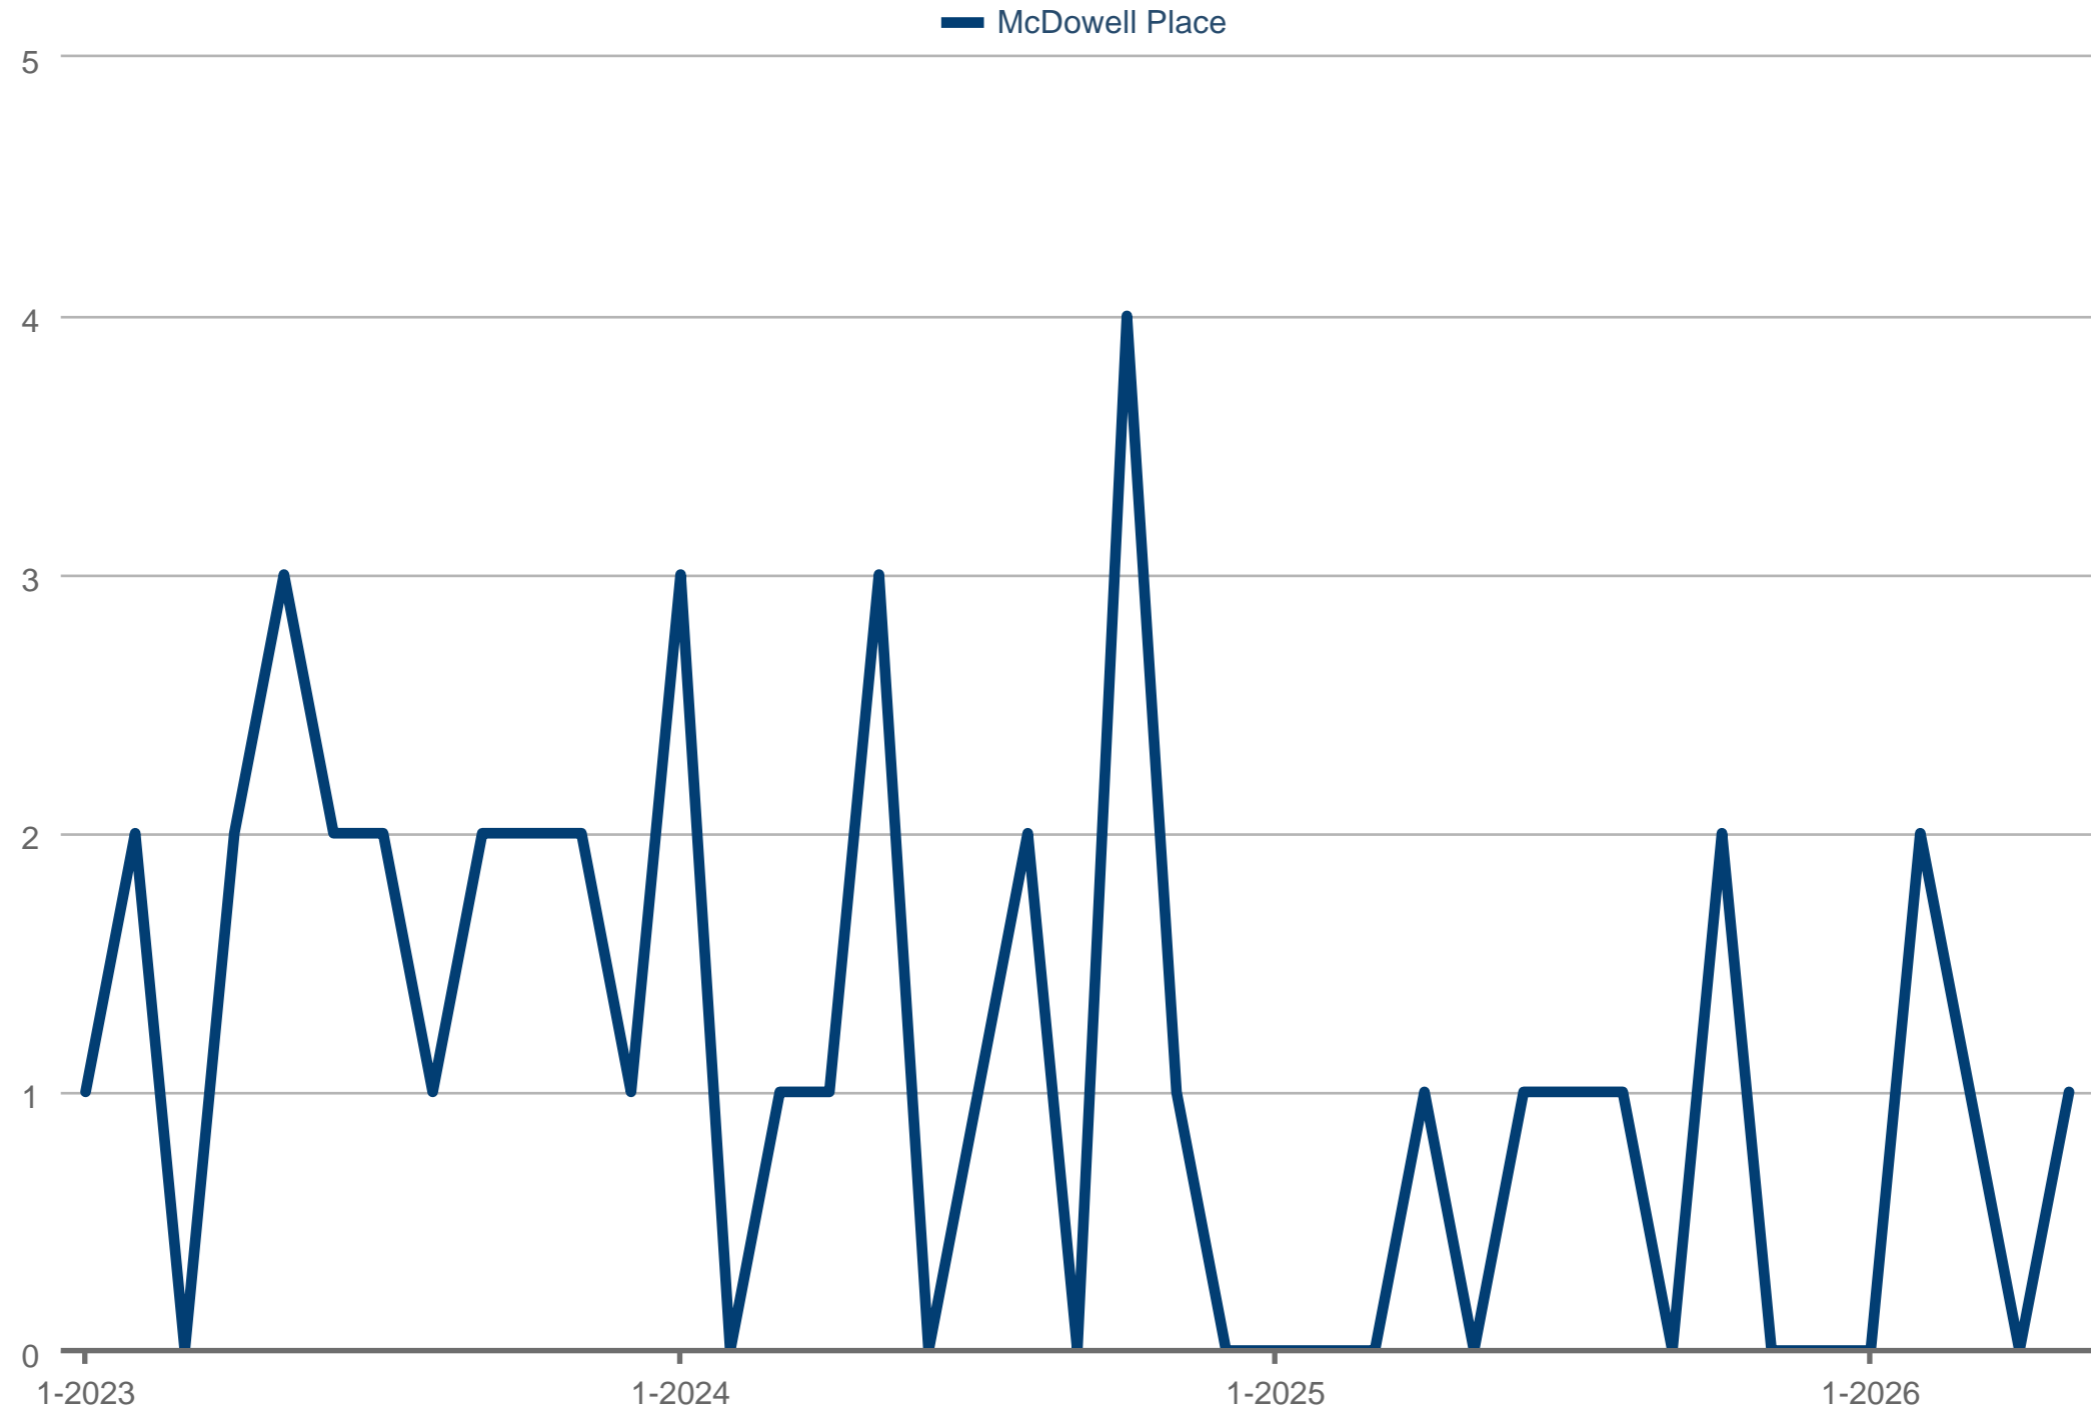

Closed Sales

McDowell Place

Each data point is one month of activity. Data is from June 6, 2026.