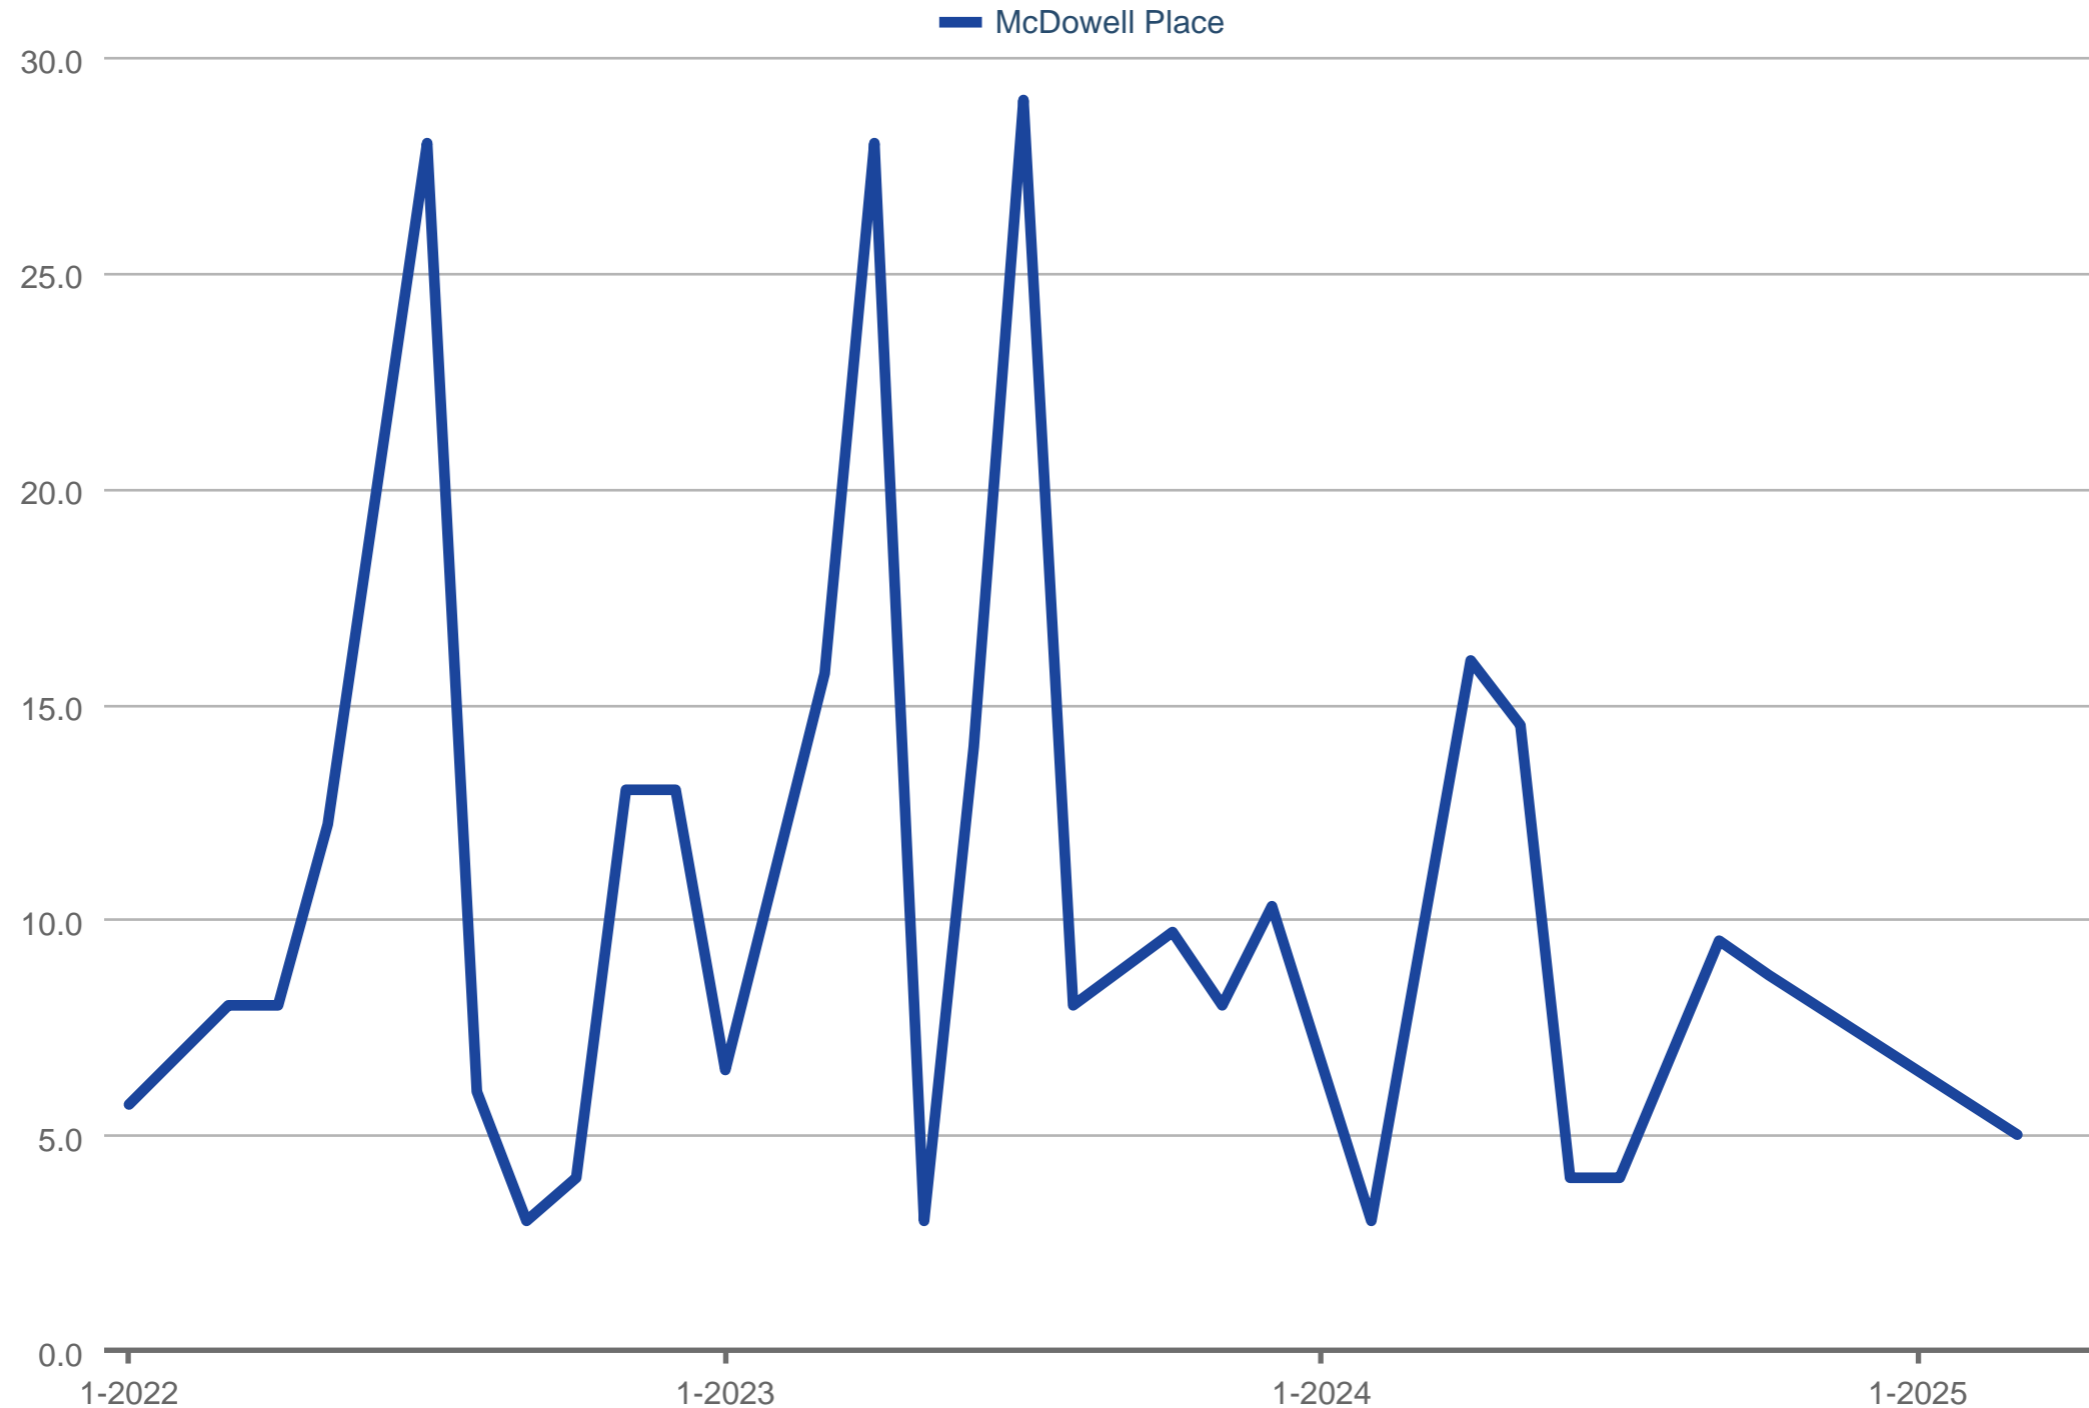

Average Showings to Pending

McDowell Place

Each data point is one month of activity. Data is from May 13, 2025.