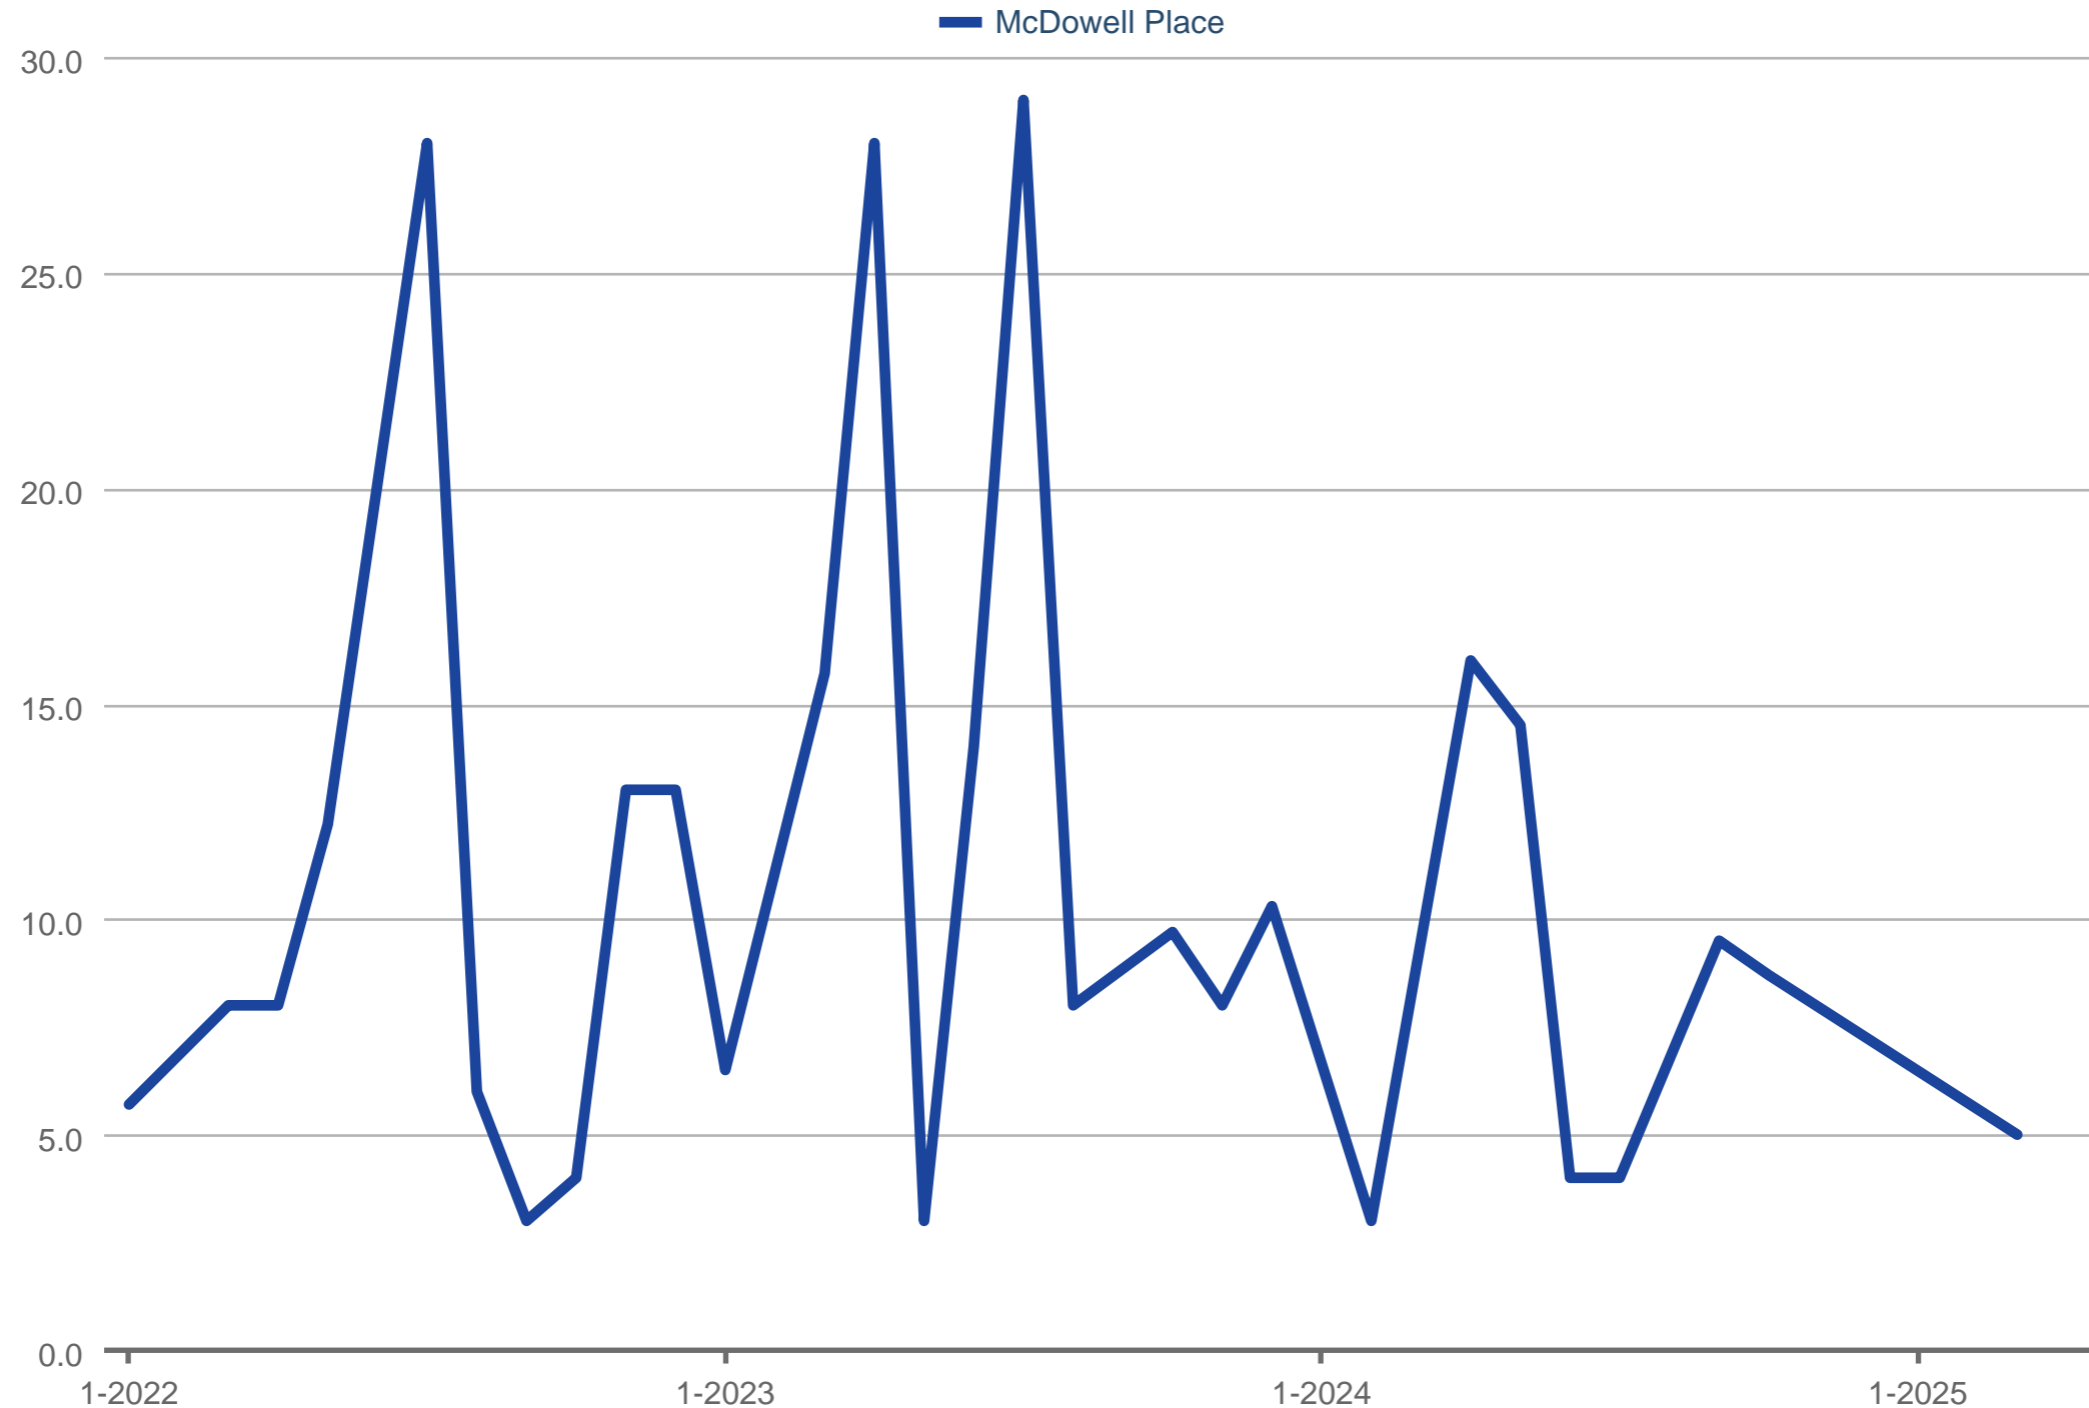

Average Showings to Pending

McDowell Place
Each data point is one month of activity. Data is from May 17, 2025.